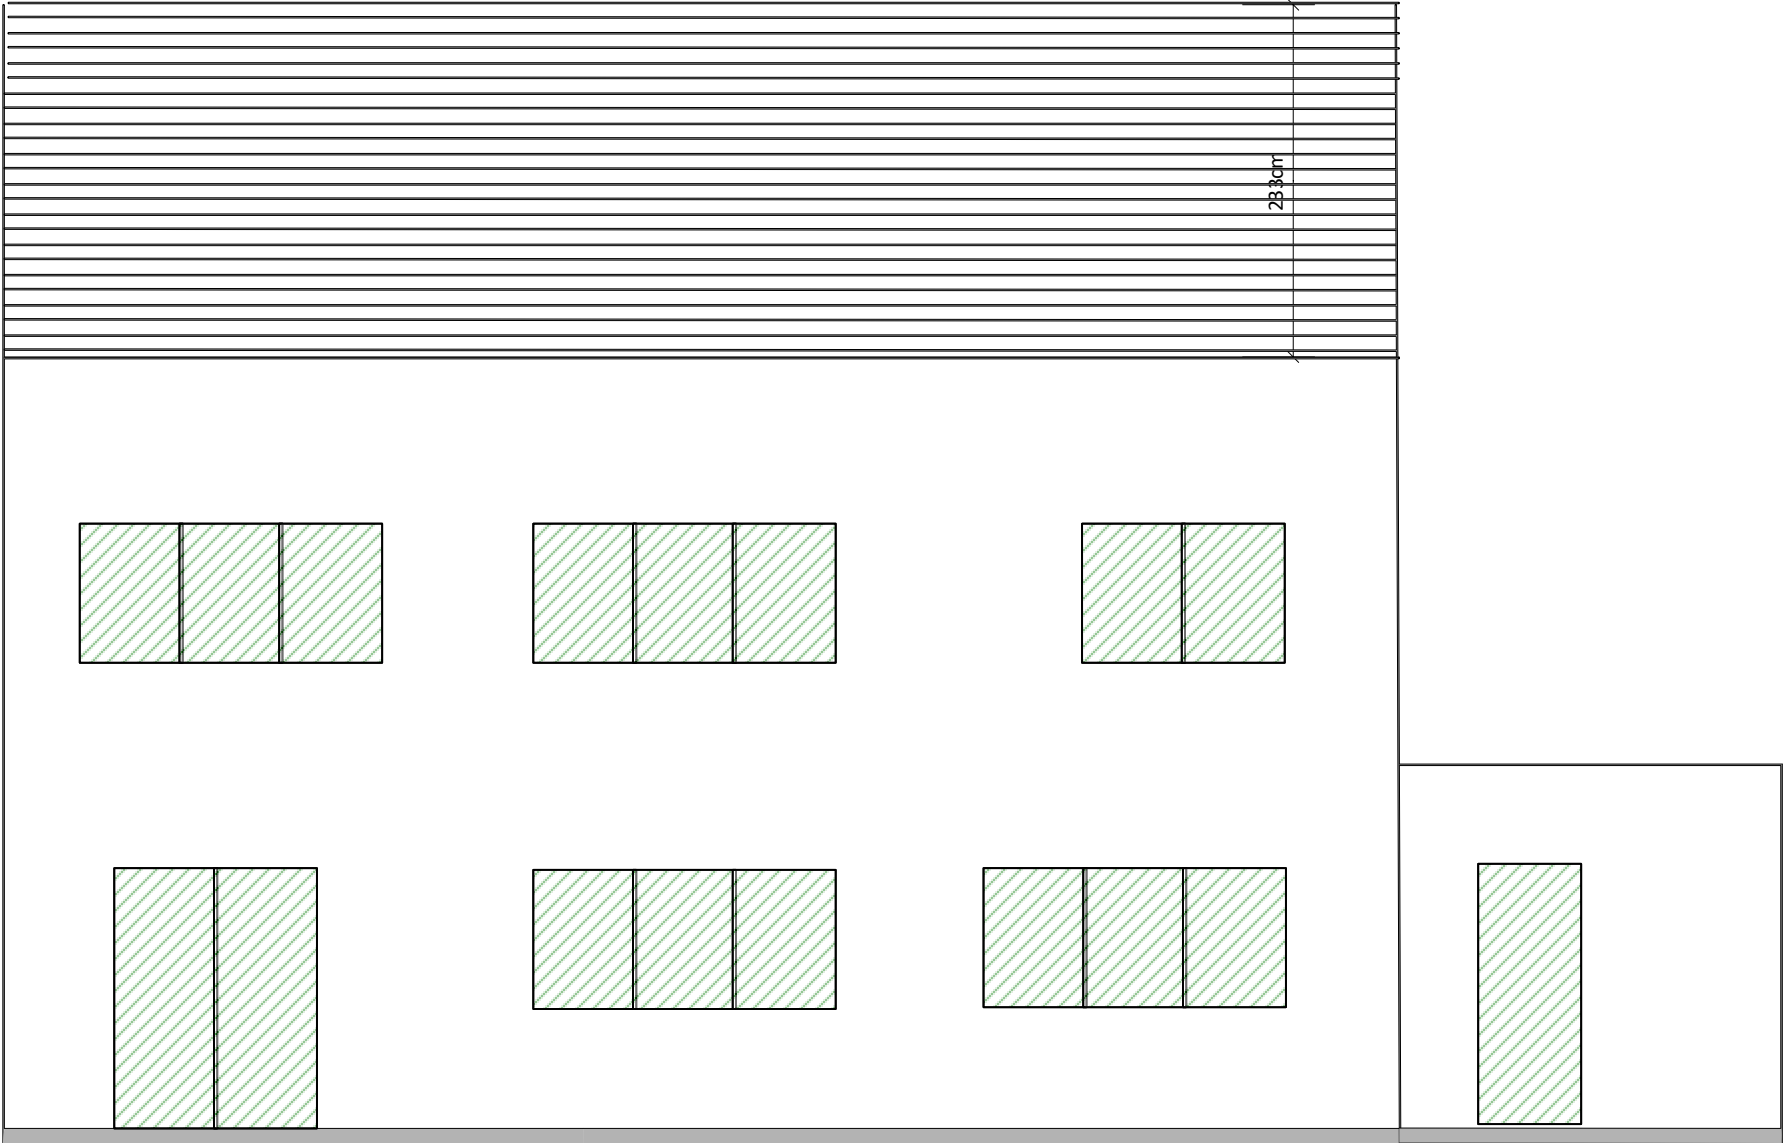

Existing REAR VIEW 1:50

Scale bar
Unit of Measure CM

Proposed REAR VIEW 1:50