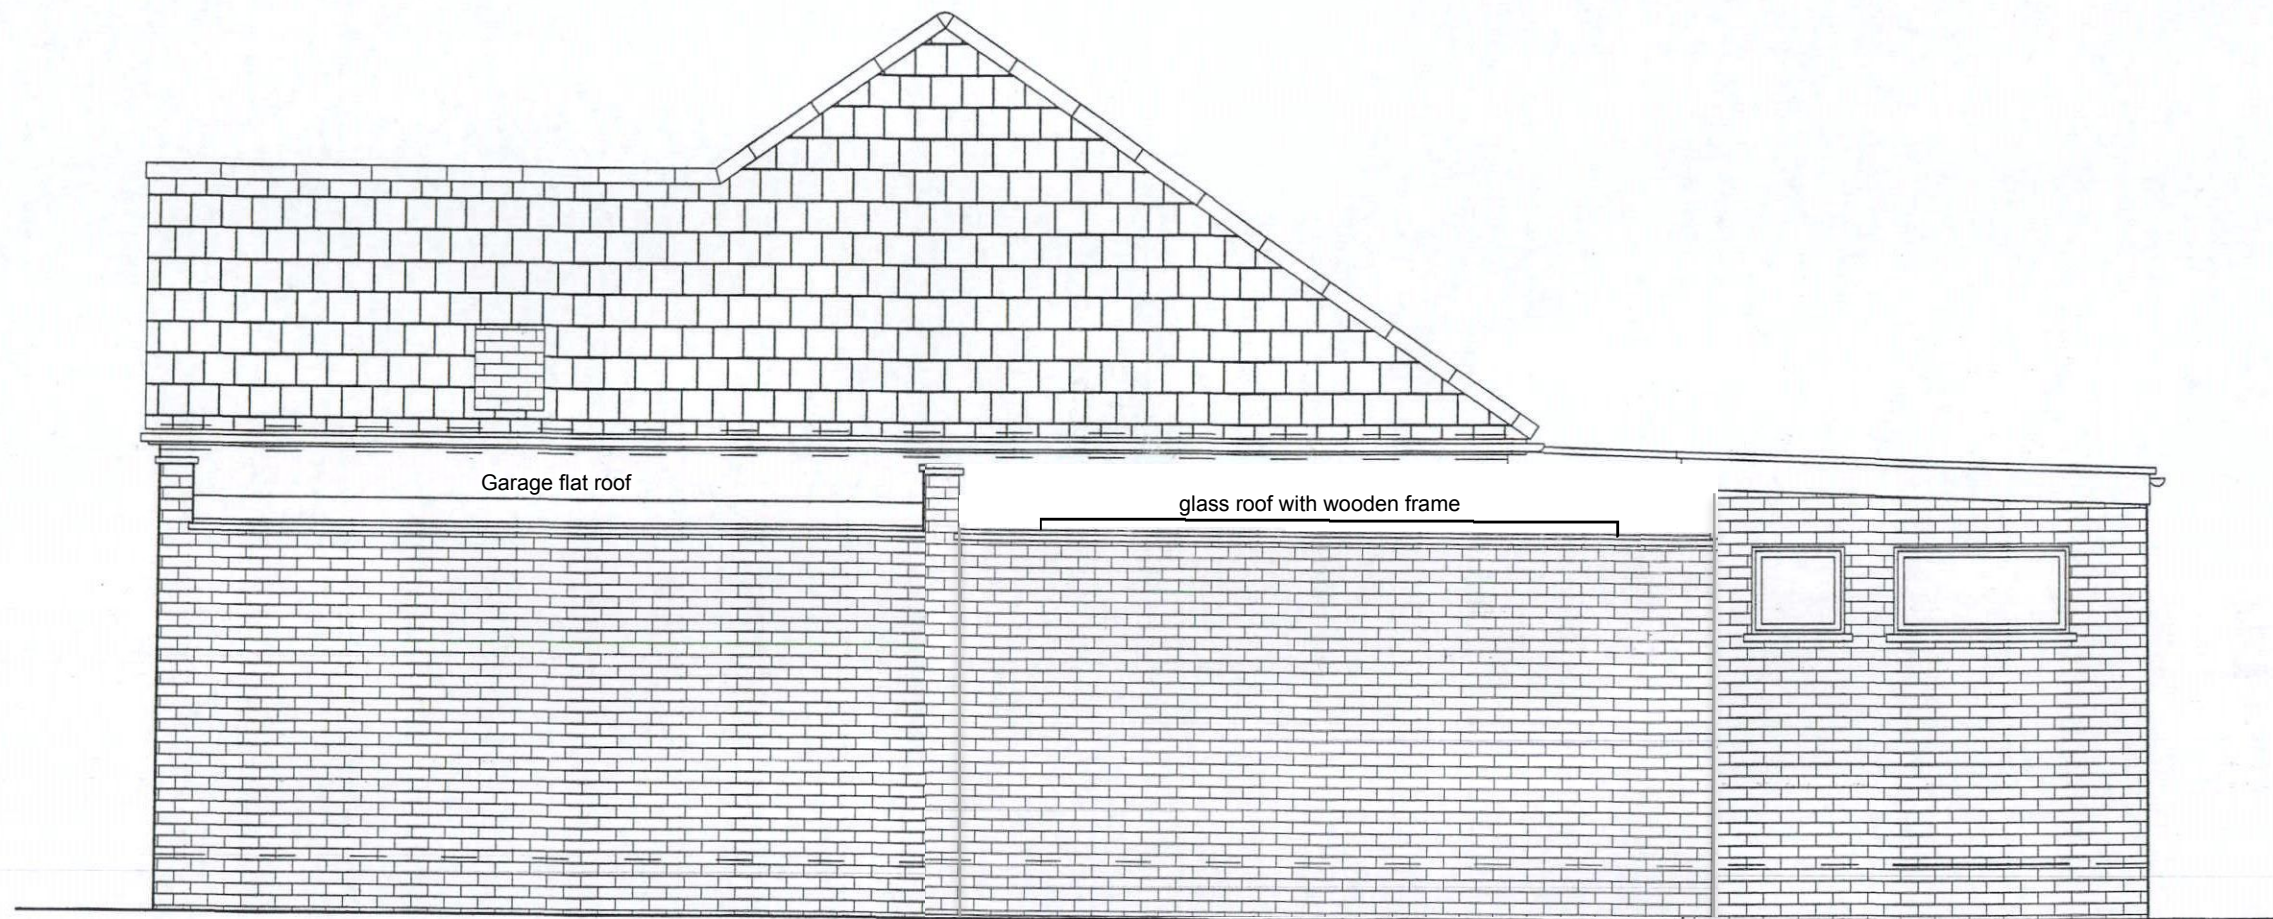

Scale 1:50 @A3

Notes:

1. For general notes see drawings 1476 - 01.

Existing Side Elevation  
Scale 1:50 @A3

Sina Zarei Tel: 07411696370	
Job title Redevelopment at 81 Lyndhurst Avenue, Whitton, Middlesex TW2 6BQ	
Drawing title Existing Side Elevation	
Sina Zarei	
Drawn by: S. Zablocka	1.11.2020
Check'd W.K.J. Zablocki	1.11.2020
Job number 1476	Scale @ A3 1 : 50
Drawing number 1476-06	