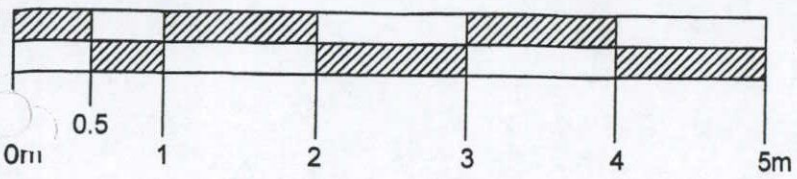

Scale 1:50 @A3

Notes:

1. For general notes see drawings 1476 - 01.

Existing Side Elevation  
Scale 1:50 @A3

Sina Zarei Tel: 07411696370	
Job title Redevelopment at 81 Lyndhurst Avenue, Whitton, Middlesex TW2 6BQ	
Drawing title Existing Side Elevation	
Sina Zarei	
Drawn by: S. Zablocka	1.11.2020
Check'd W.K.J. Zablocki	1.11.2020
Job number 1476	Scale @ A3 1 : 50
Drawing number 1476-06	