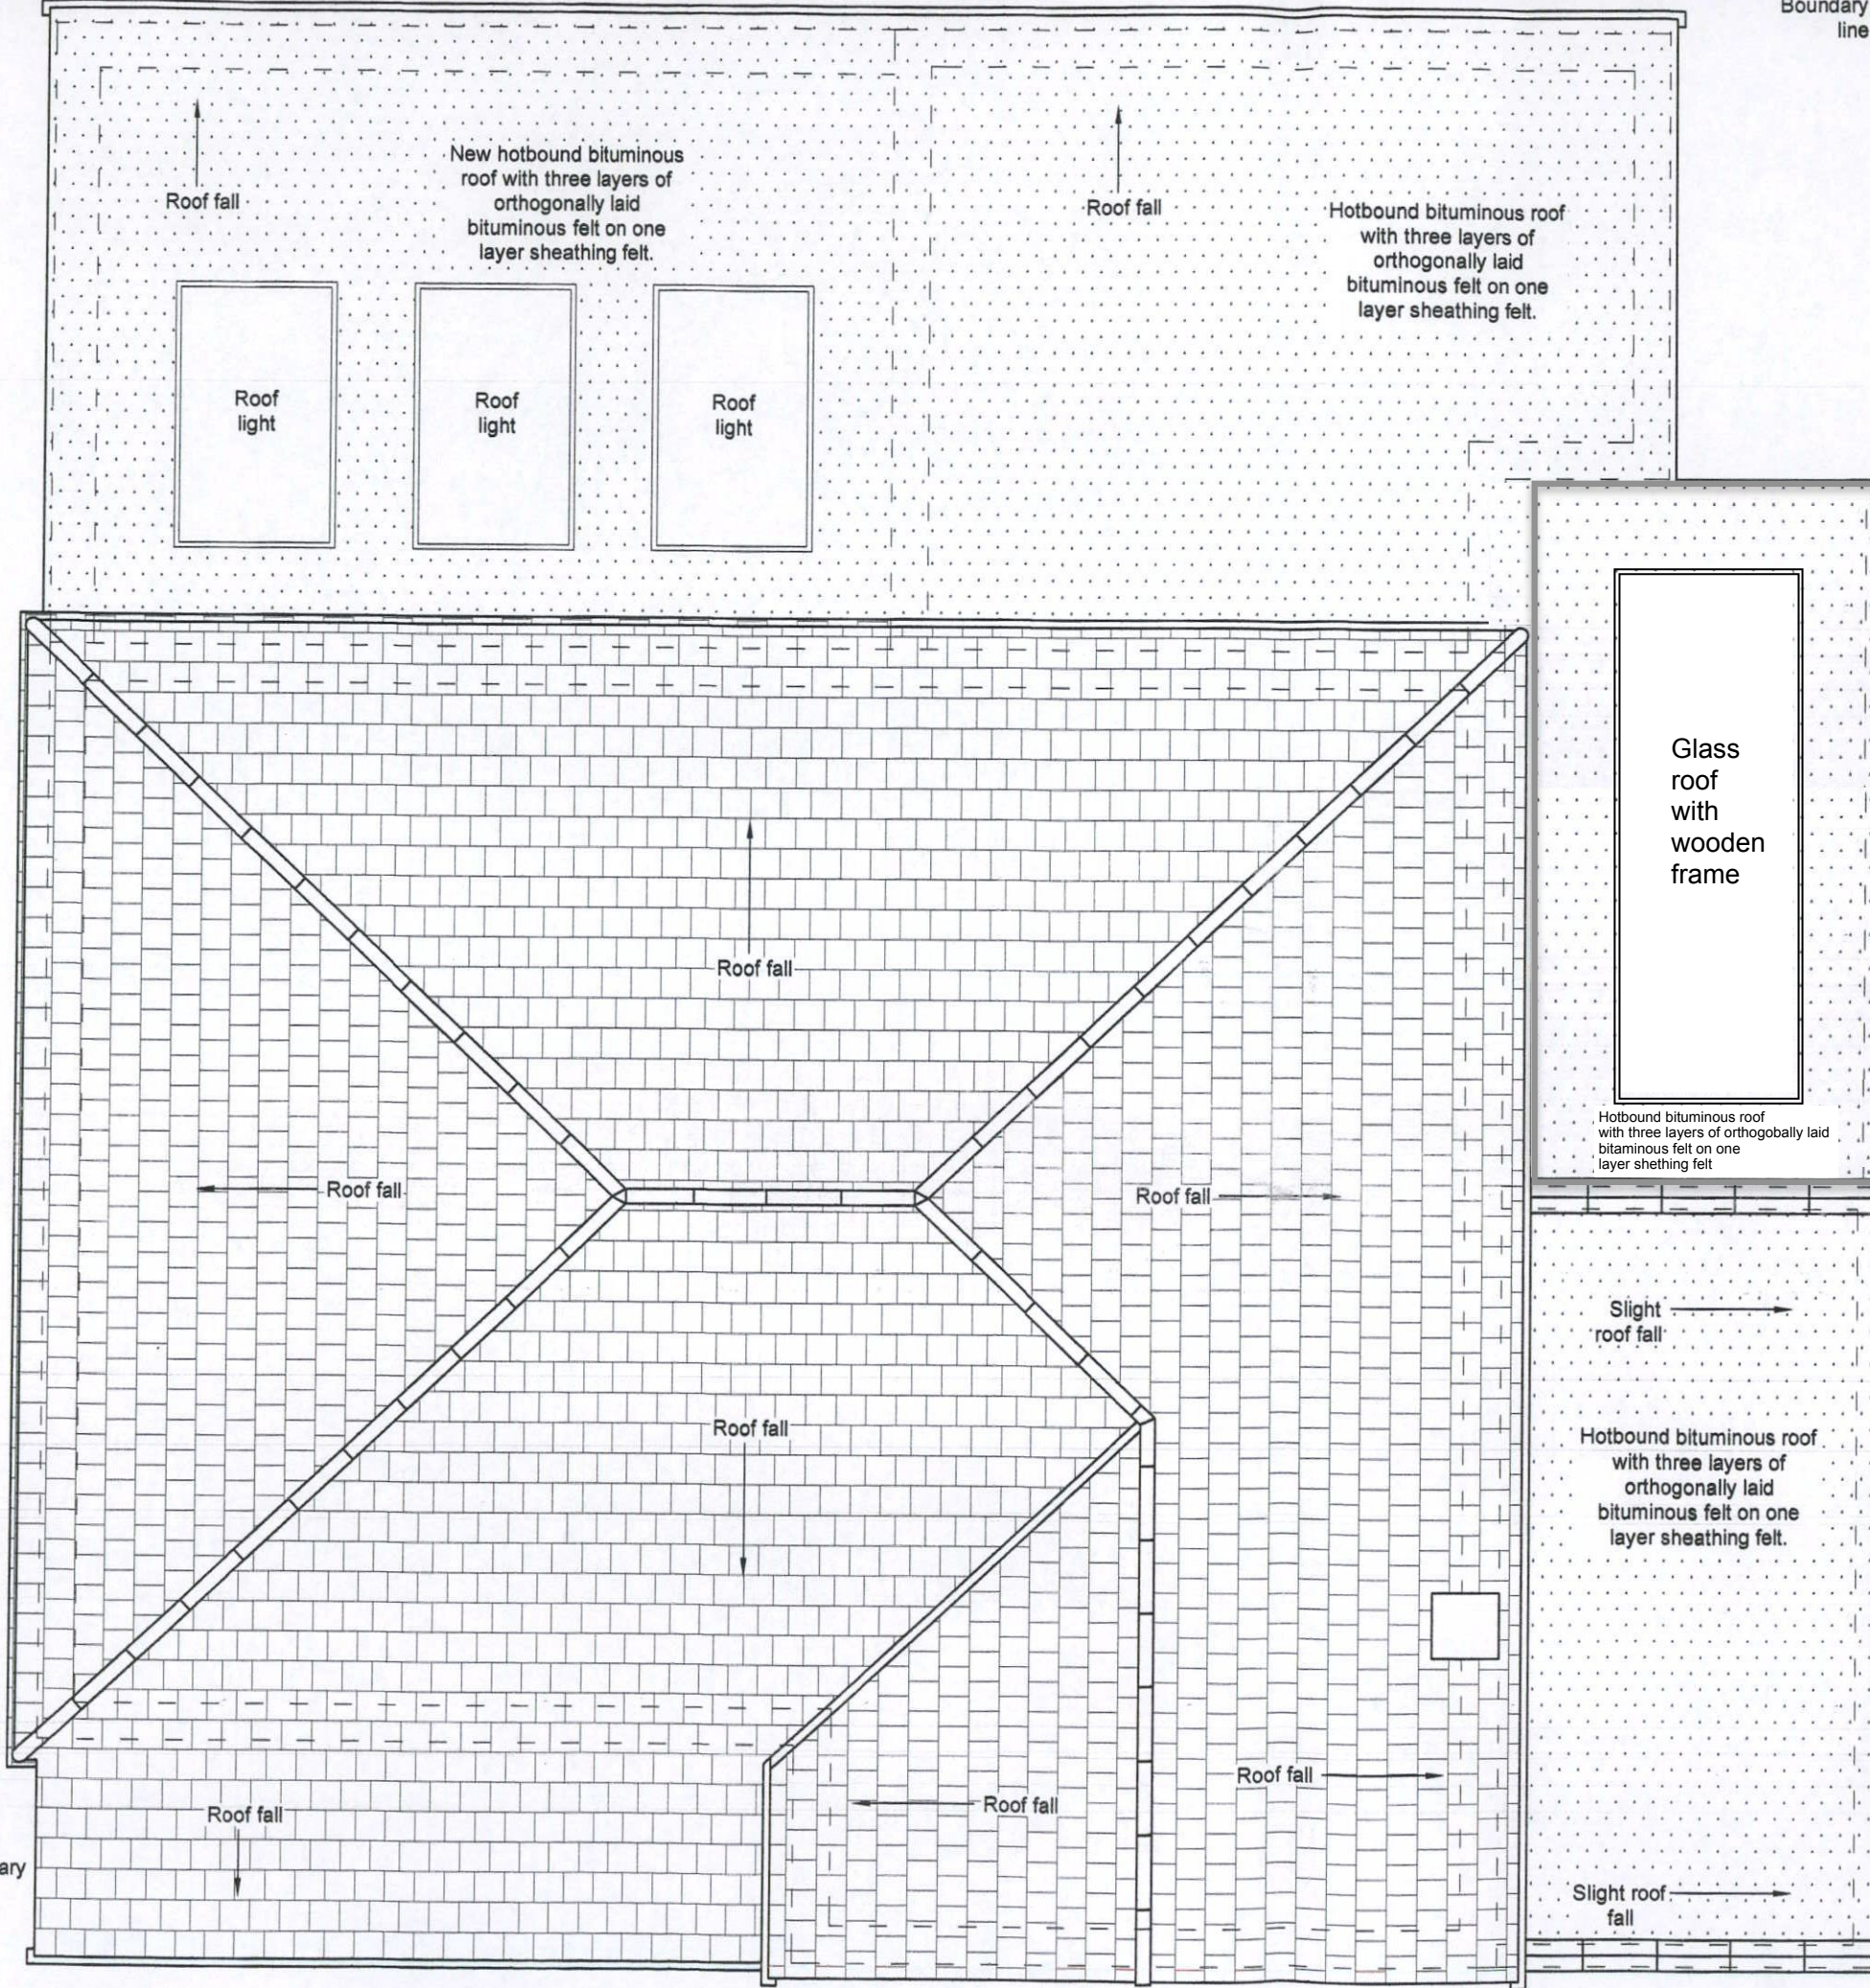

Boundary line

Boundary line

Scale 1:50 @A3

Notes:
 1. For general notes see drawings 1476 - 11.

Proposed Roof Plan
 Scale 1:50 @A3

A - Revision. S.Z. 24.04.2017. Minor changes.

Sina Zarei Tel: 07411696370	
Job No Redevelopment at 81 Lyndhurst Avenue, Whitton, Middlesex TW2 6BQ	
Drawing No Proposed Plan	
Sina Zarei	
Drawn by S. Zablocka	1.11.2020
Chk'd W.K.J. Zablocki	1.11.2020
Job number 1476	Scale @ A3 1 : 50
Drawing number 1476-12	
A	