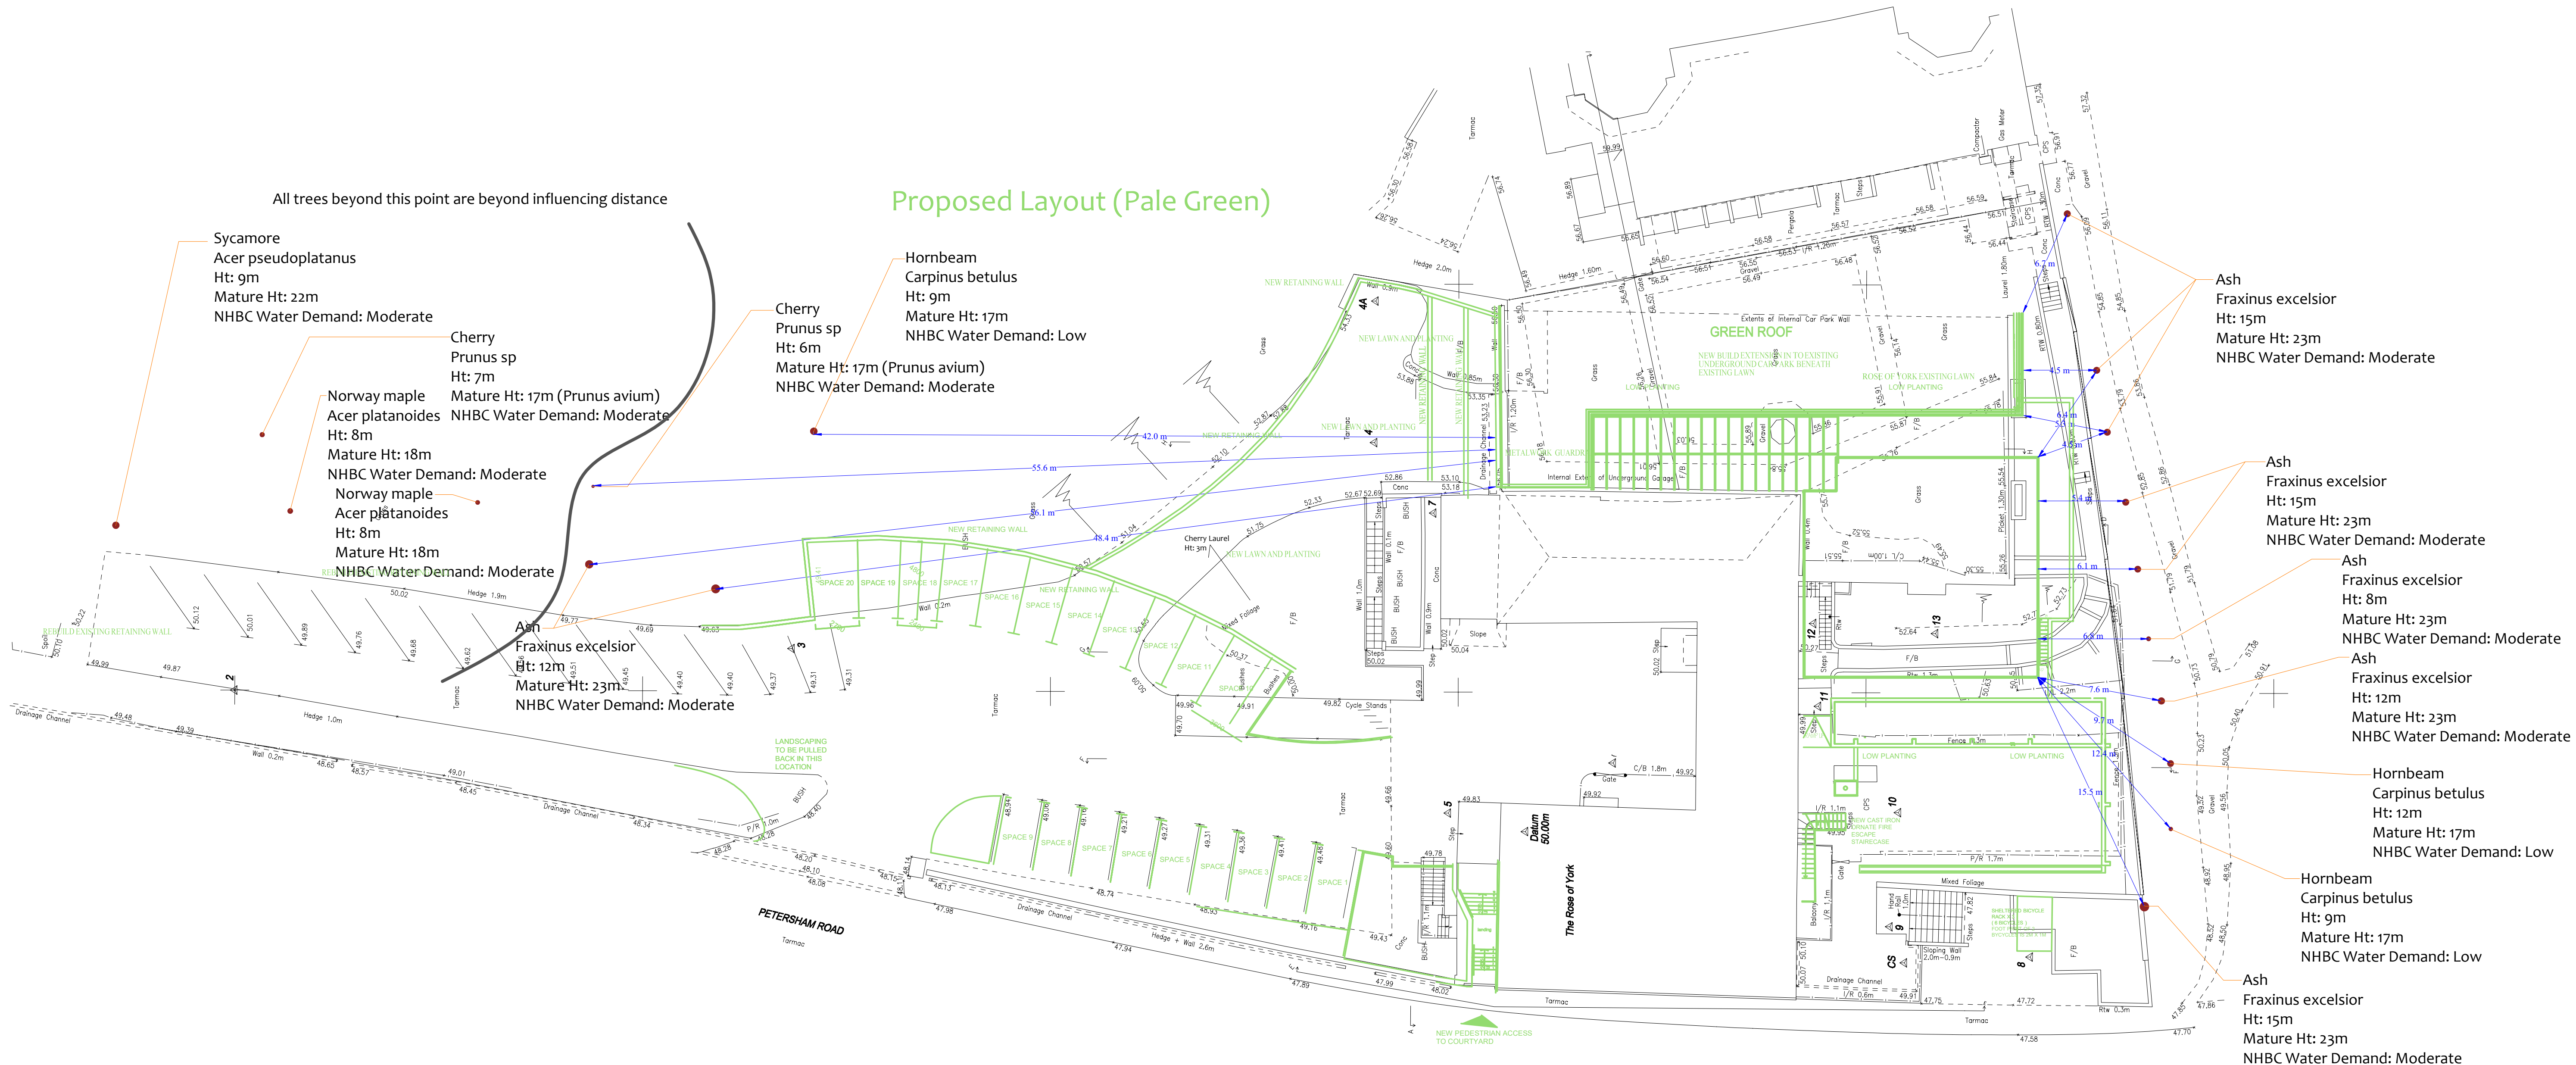

Tree Location Plan

(Existing Layout)

All trees beyond this point are beyond influencing distance

Proposed Layout (Pale Green)

Drawing No:	CCL 10313	Rev:	2
Title:	Tree Location Plan		
Site:	The Rose of York, TW10 6UY		
Scale:	1:300	Paper Size:	A1

Drawn by:	Sarah Alway
Dated:	27/07/2021
Company Address:	1 Newton Terrace Sowerby Bridge Halifax HX6 3PS 01422 316660

Tree Location Plan

This Plan Indicates the distances from proposed foundations of trees present
It may be used to assist engineers when designing foundations to NHBC Standards