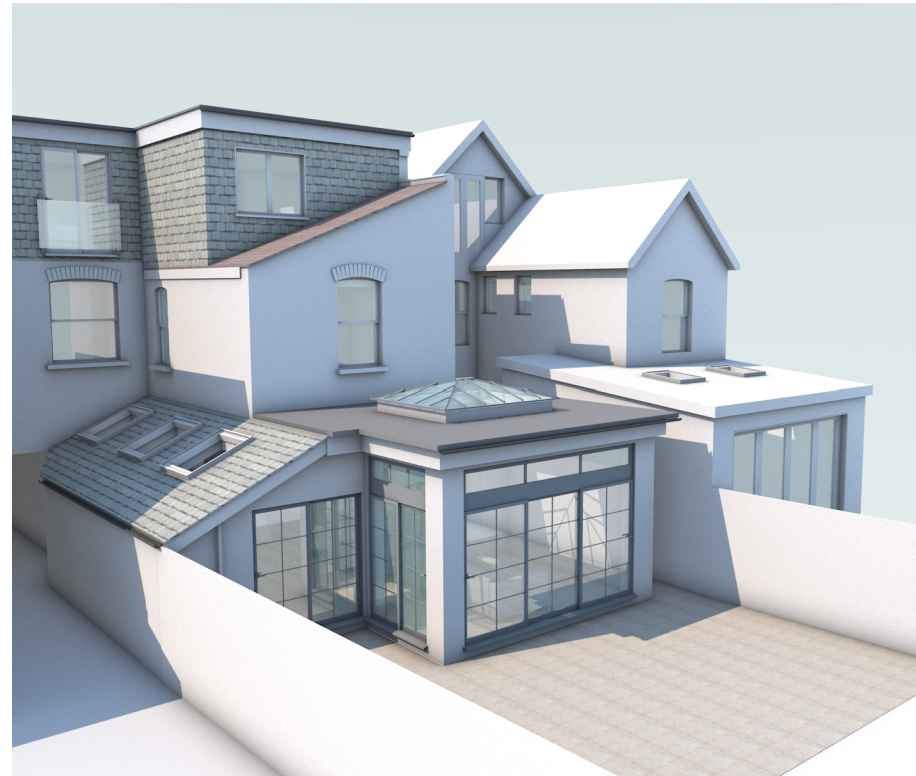

GRÁINNE O'KEEFFE ARCHITECTS LIMITED

Atrium, 36 Broad Lane, Hampton, TW12 3AZ
 020 8941 1061 07976 389970
 grainnearch@btopenworld.com
www.gokarchitects.co.uk

Job Name
104 Atbara Road

Job No
2021 - 17

Revisions
 Rev A 51021
 REV B 020222 REVS AS REQUESTED BY LBRUT

Rev No
B

Drawing Name
3D Model Proposed

Dwg No Scale
21 N/A

Last Edited:
**2/2/22
 14:45:20**