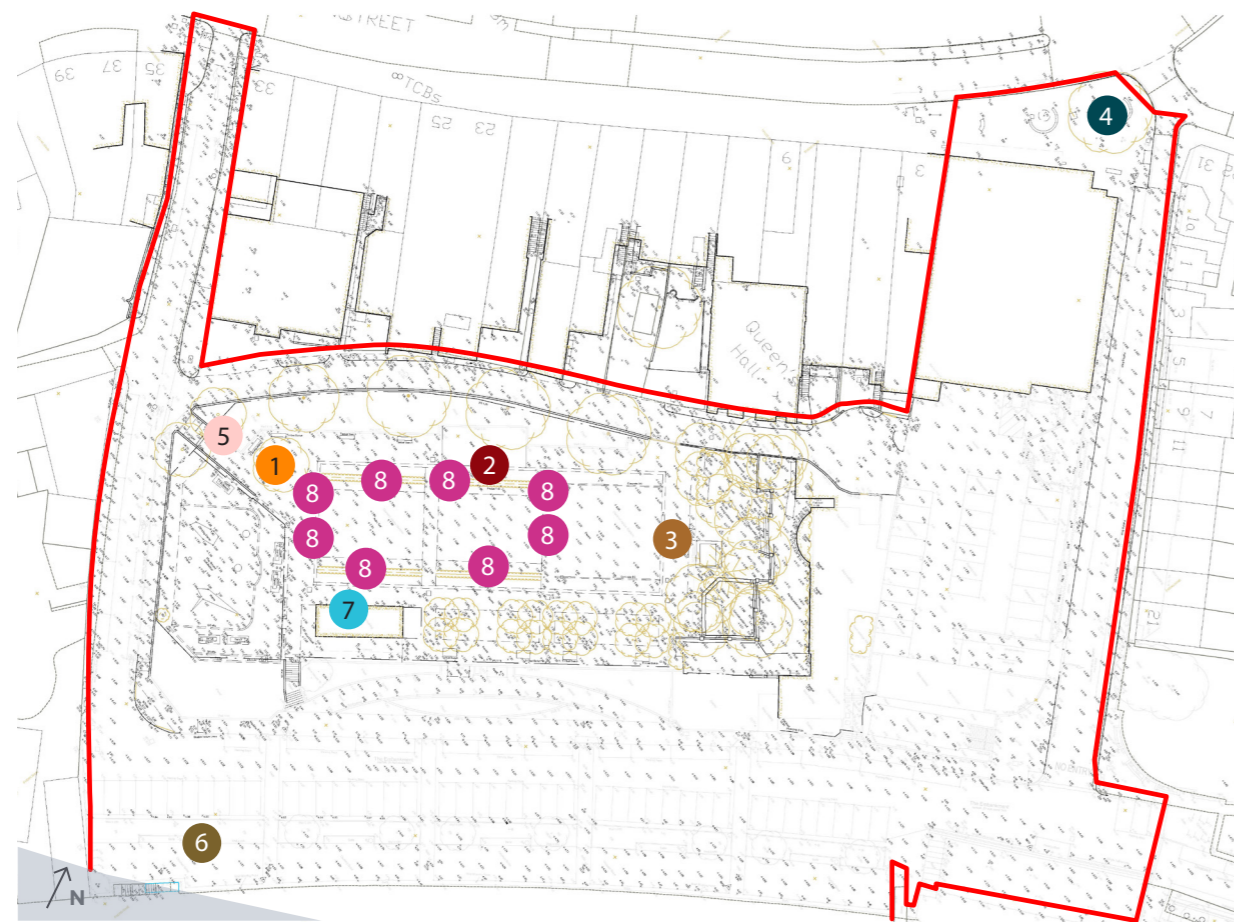

The plans below show the existing features within the site, and the proposal for which can be integrated within the new gardens and public space. The re-location of the remaining features is to be discussed with LBRuT.

With regards re-location of the Black Poplar tree within the site, there are on-going discussions taking place with LBRuT to find out if a more suitable location can be found elsewhere.

1 Black Poplar Tree and Plaque

2 Diving Board

3 WWI Triptych

4 Location Map

5 Information board - Diamond Jubilee Gardens

6 Memorial Bench Plaque for Jim

7 Art Work

8 Lido Pool Edge Tiles

Existing Plan

— Planning Application Boundary

Proposed Plan

— Planning Application Boundary