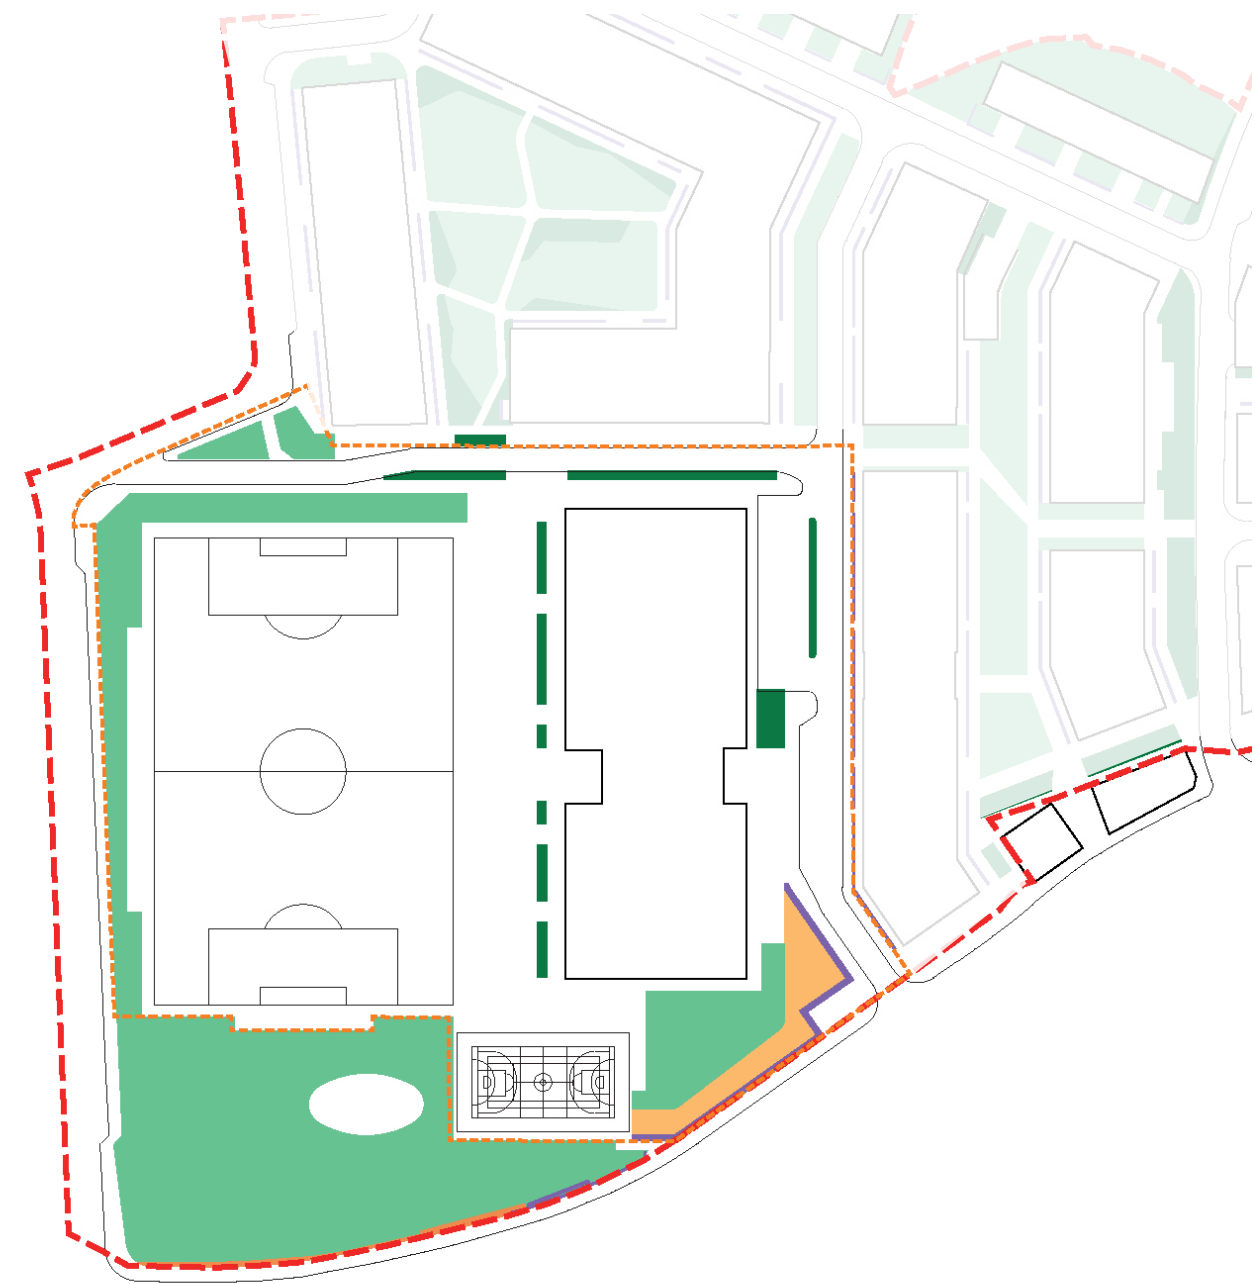

EG: *CARPINUS BETULUS 'FRANS FONTAINE'*

EG: *ACER CAMPESTRE 'STREETWISE'*

5.9 Soft Landscape Strategy - Planting

The soft landscape strategy is comprised of several layers of planting typologies such as streetscapes with mass planting, hedges and meadows. Additionally, part of the existing Watney's Sports Ground grass pitch will be retained through the Interim phase of the development of the School. This is in accordance with London Plan Policy G5 and LBRuT Local Plan Policy LP 12 to encourage green infrastructure.

The soft landscape strategy for streets, the pocket park and the habitat area will provide for a range of functions and activities.

We have provided a habitat area of 1,129m² at the south-east corner of the school for educational purposes that meets the Education Funding Agency's and Department of Education's requirements. Lawn with meadow planting and new tree planting will be provided for the habitat area. Further details and access management arrangements will be included in the next stage of the development.

- Lawn
- Meadows
- Flower rich perennials
- Existing Hedges
- Hedges with fencing
- Partial Existing Sports Field (Interim Phase)
- - - School Application Boundary
- - - Application A Site Boundary

Planting Interim