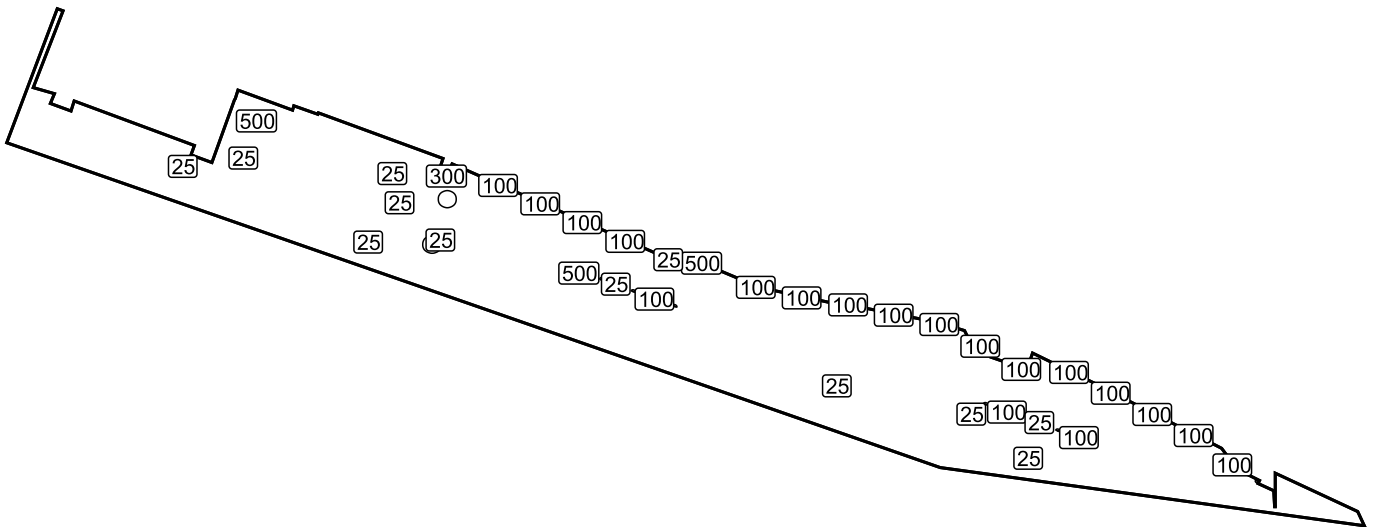

Development / Luminance

Light loss factor: 0.80

Development: Luminance (Surface)

Light scene: everything

Average: 1.88 cd/m², Min: 0.000 cd/m², Max: 758 cd/m², Min/average: 0.00, Min/max: 0.00

Isolines [cd/m²]

Scale: 1 : 1500

False colors [cd/m²]

Scale: 1 : 1500

Value grid [cd/m²]

Scale: 1 : 1500