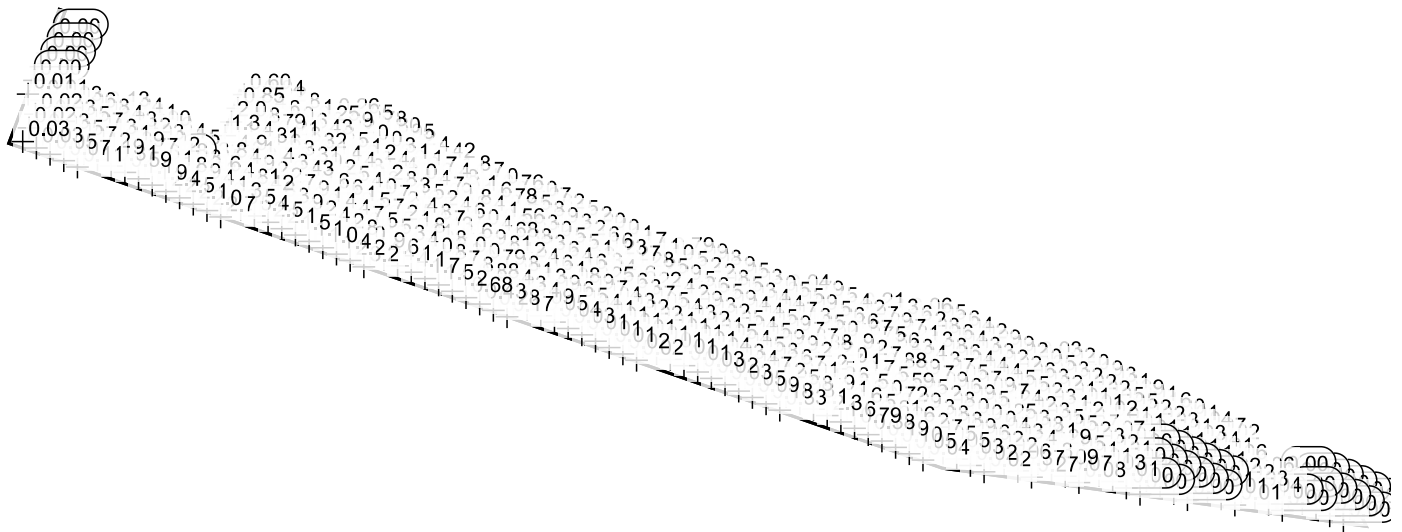

Development / Luminance

Light loss factor: 0.80

Development: Luminance (Surface)

Light scene: everything

Average: 1.88 cd/m², Min: 0.000 cd/m², Max: 758 cd/m², Min/average: 0.00, Min/max: 0.00

Isolines [cd/m²]

Scale: 1 : 1500

False colors [cd/m²]

Scale: 1 : 1500

Value grid [cd/m²]

Scale: 1 : 1500