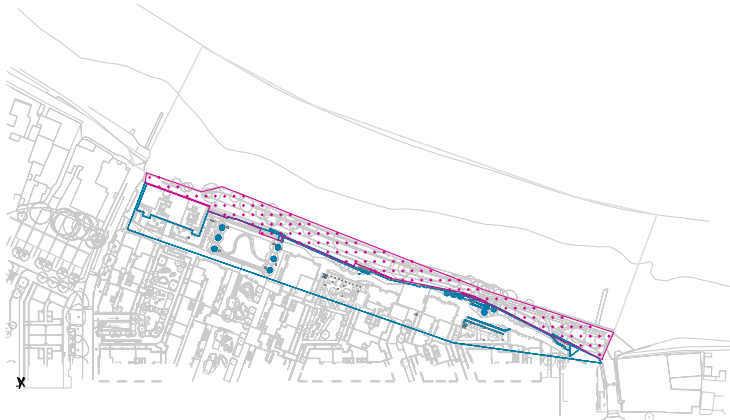

riverside / Horizontal illuminance