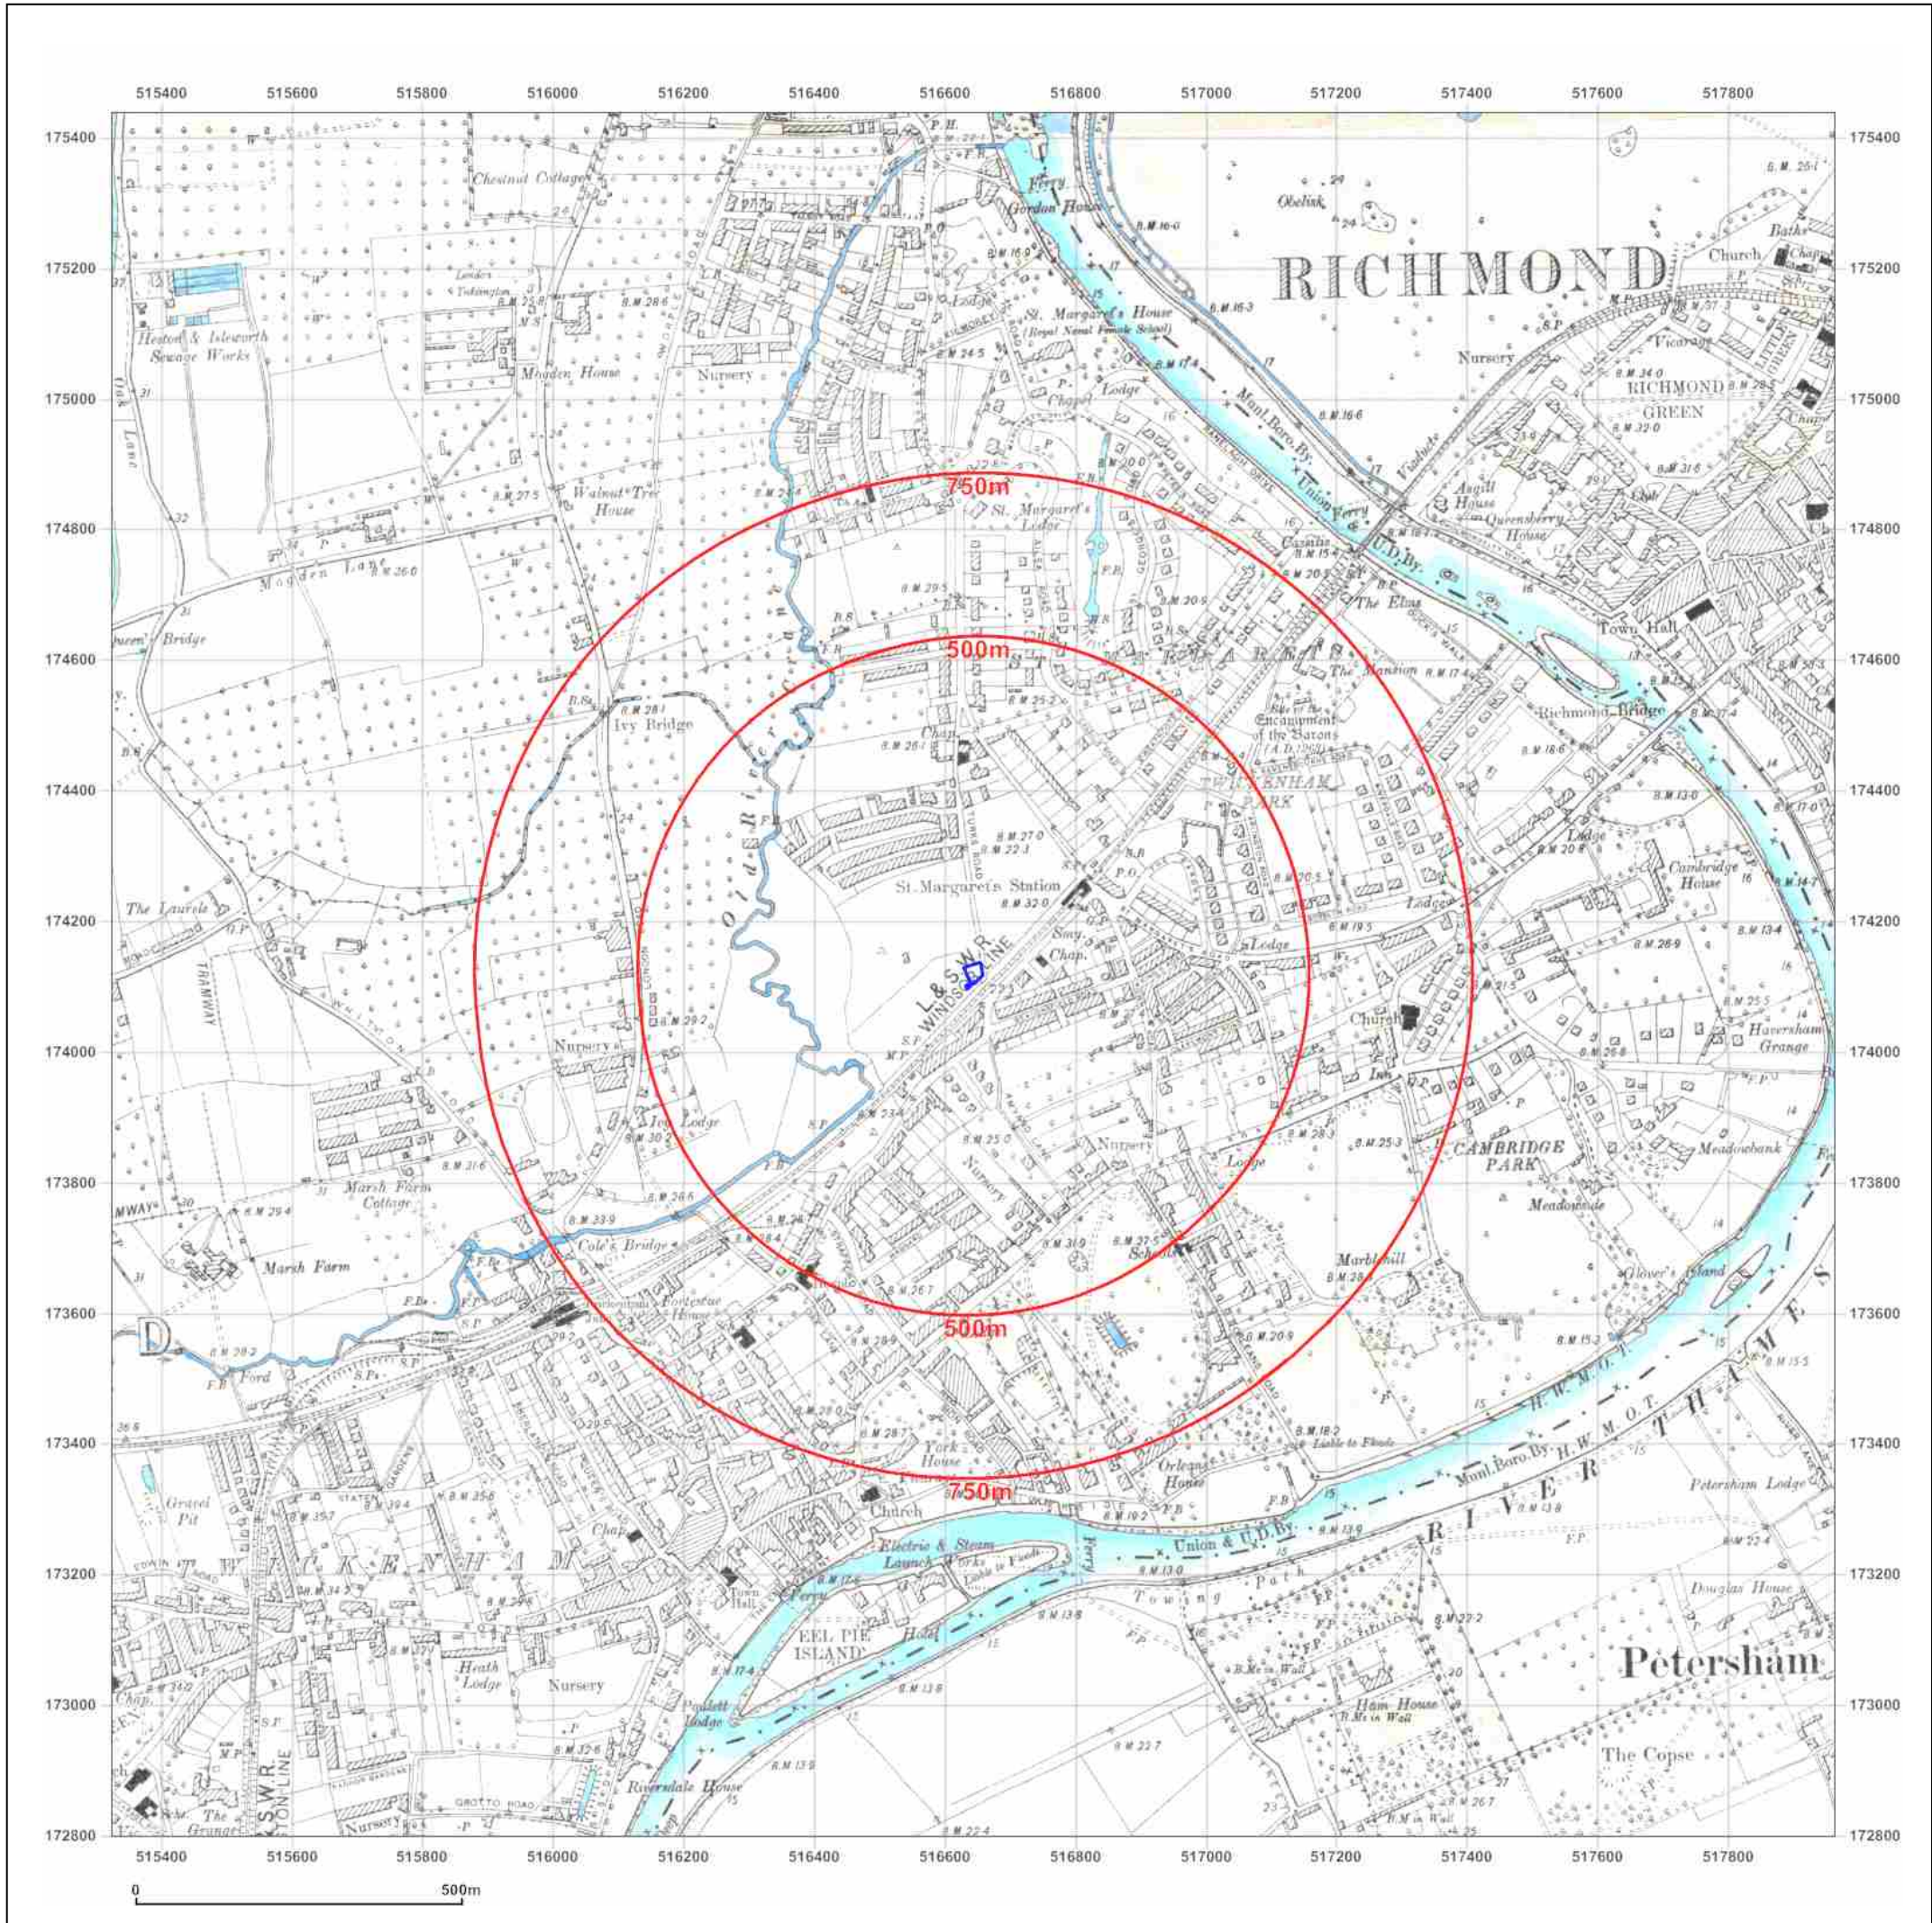

© Crown copyright and database rights 2018 Ordnance Survey 100035207

Production date: 07 July 2020

Map legend available at:  
[www.groundsure.com/sites/default/files/groundsure\\_legend.pdf](http://www.groundsure.com/sites/default/files/groundsure_legend.pdf)