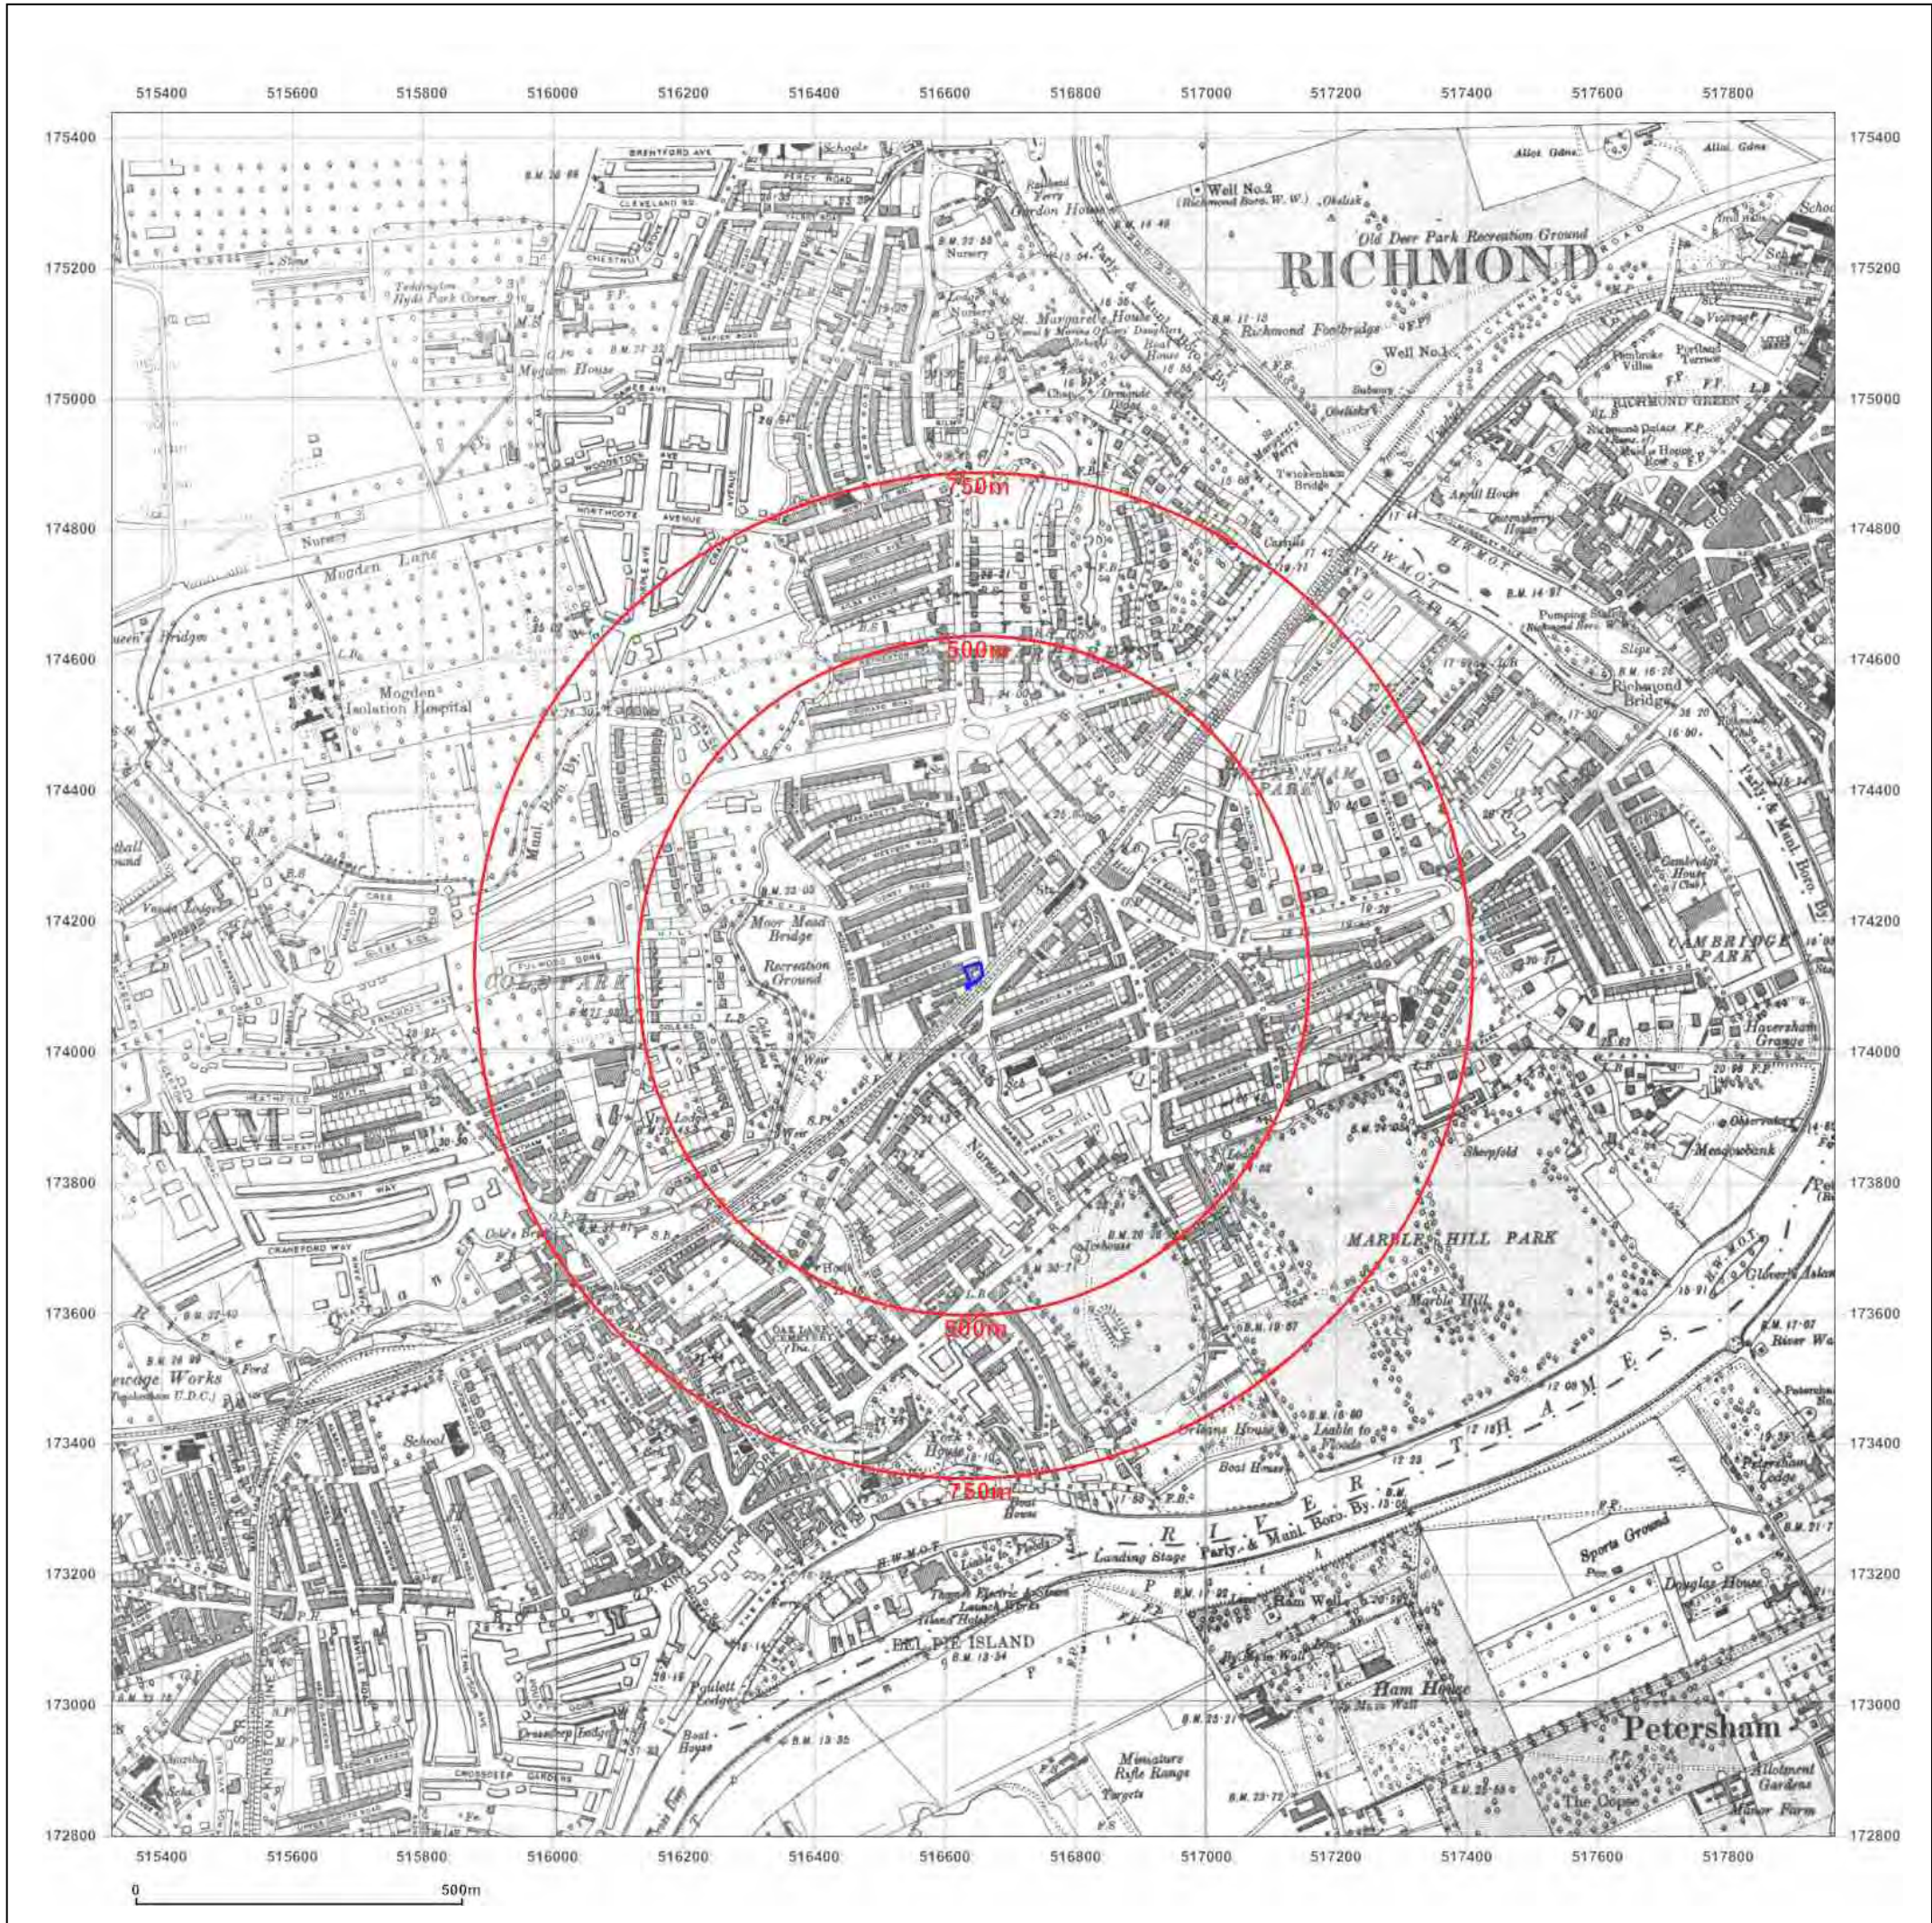

Site Details:

CAR PARK AT ST MARGARETS
BUSINESS CENTRE,
GODSTONE ROAD, ST
MARGARETS, TW1 1JS

Client Ref: P20-2043
Report Ref: GS-6850665
Grid Ref: 516642, 174117

Map Name: County Series

Map date: 1938

Scale: 1:10,560

Printed at: 1:10,560

Surveyed 1866
Revised 1938
Edition N/A
Copyright N/A
Levelled N/A

Produced by
Groundsure Insights
T: 08444 159000
E: info@groundsure.com
W: www.groundsure.com

© Crown copyright and database rights 2018 Ordnance Survey 100035207

Production date: 07 July 2020

Map legend available at:
www.groundsure.com/sites/default/files/groundsure_legend.pdf