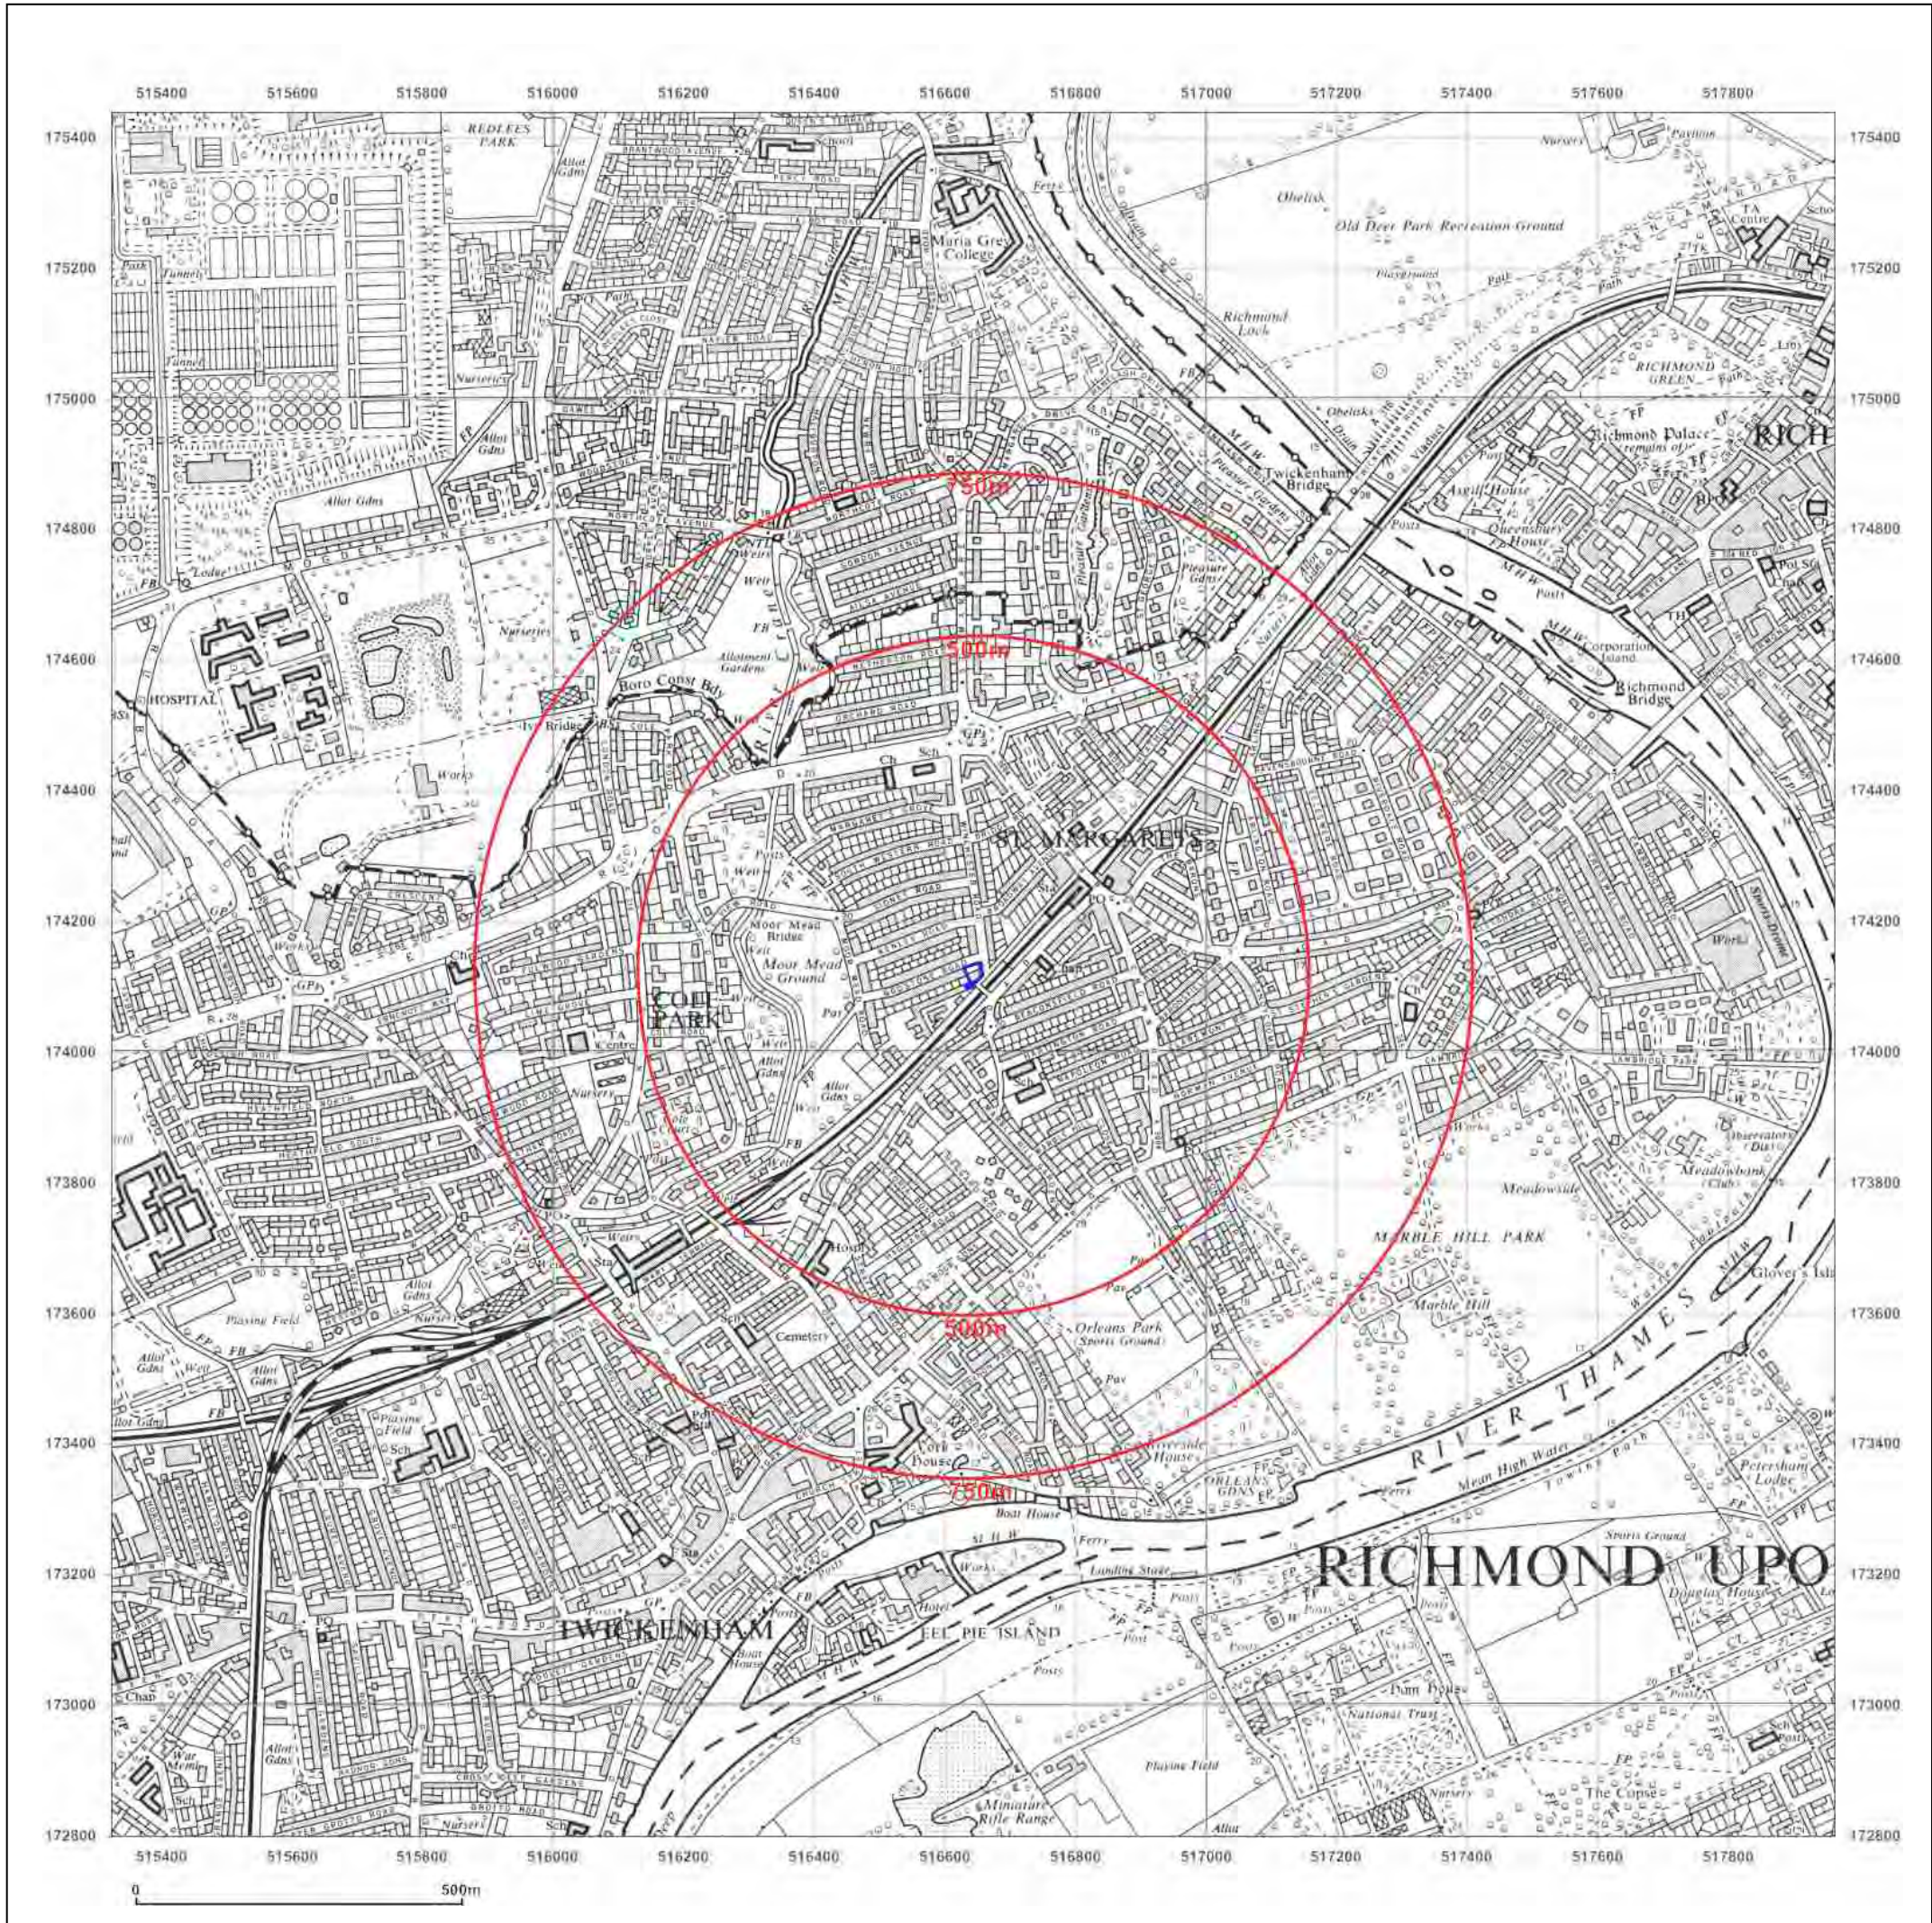

© Crown copyright and database rights 2018 Ordnance Survey 100035207

Production date: 07 July 2020

Map legend available at:  
[www.groundsure.com/sites/default/files/groundsure\\_legend.pdf](http://www.groundsure.com/sites/default/files/groundsure_legend.pdf)