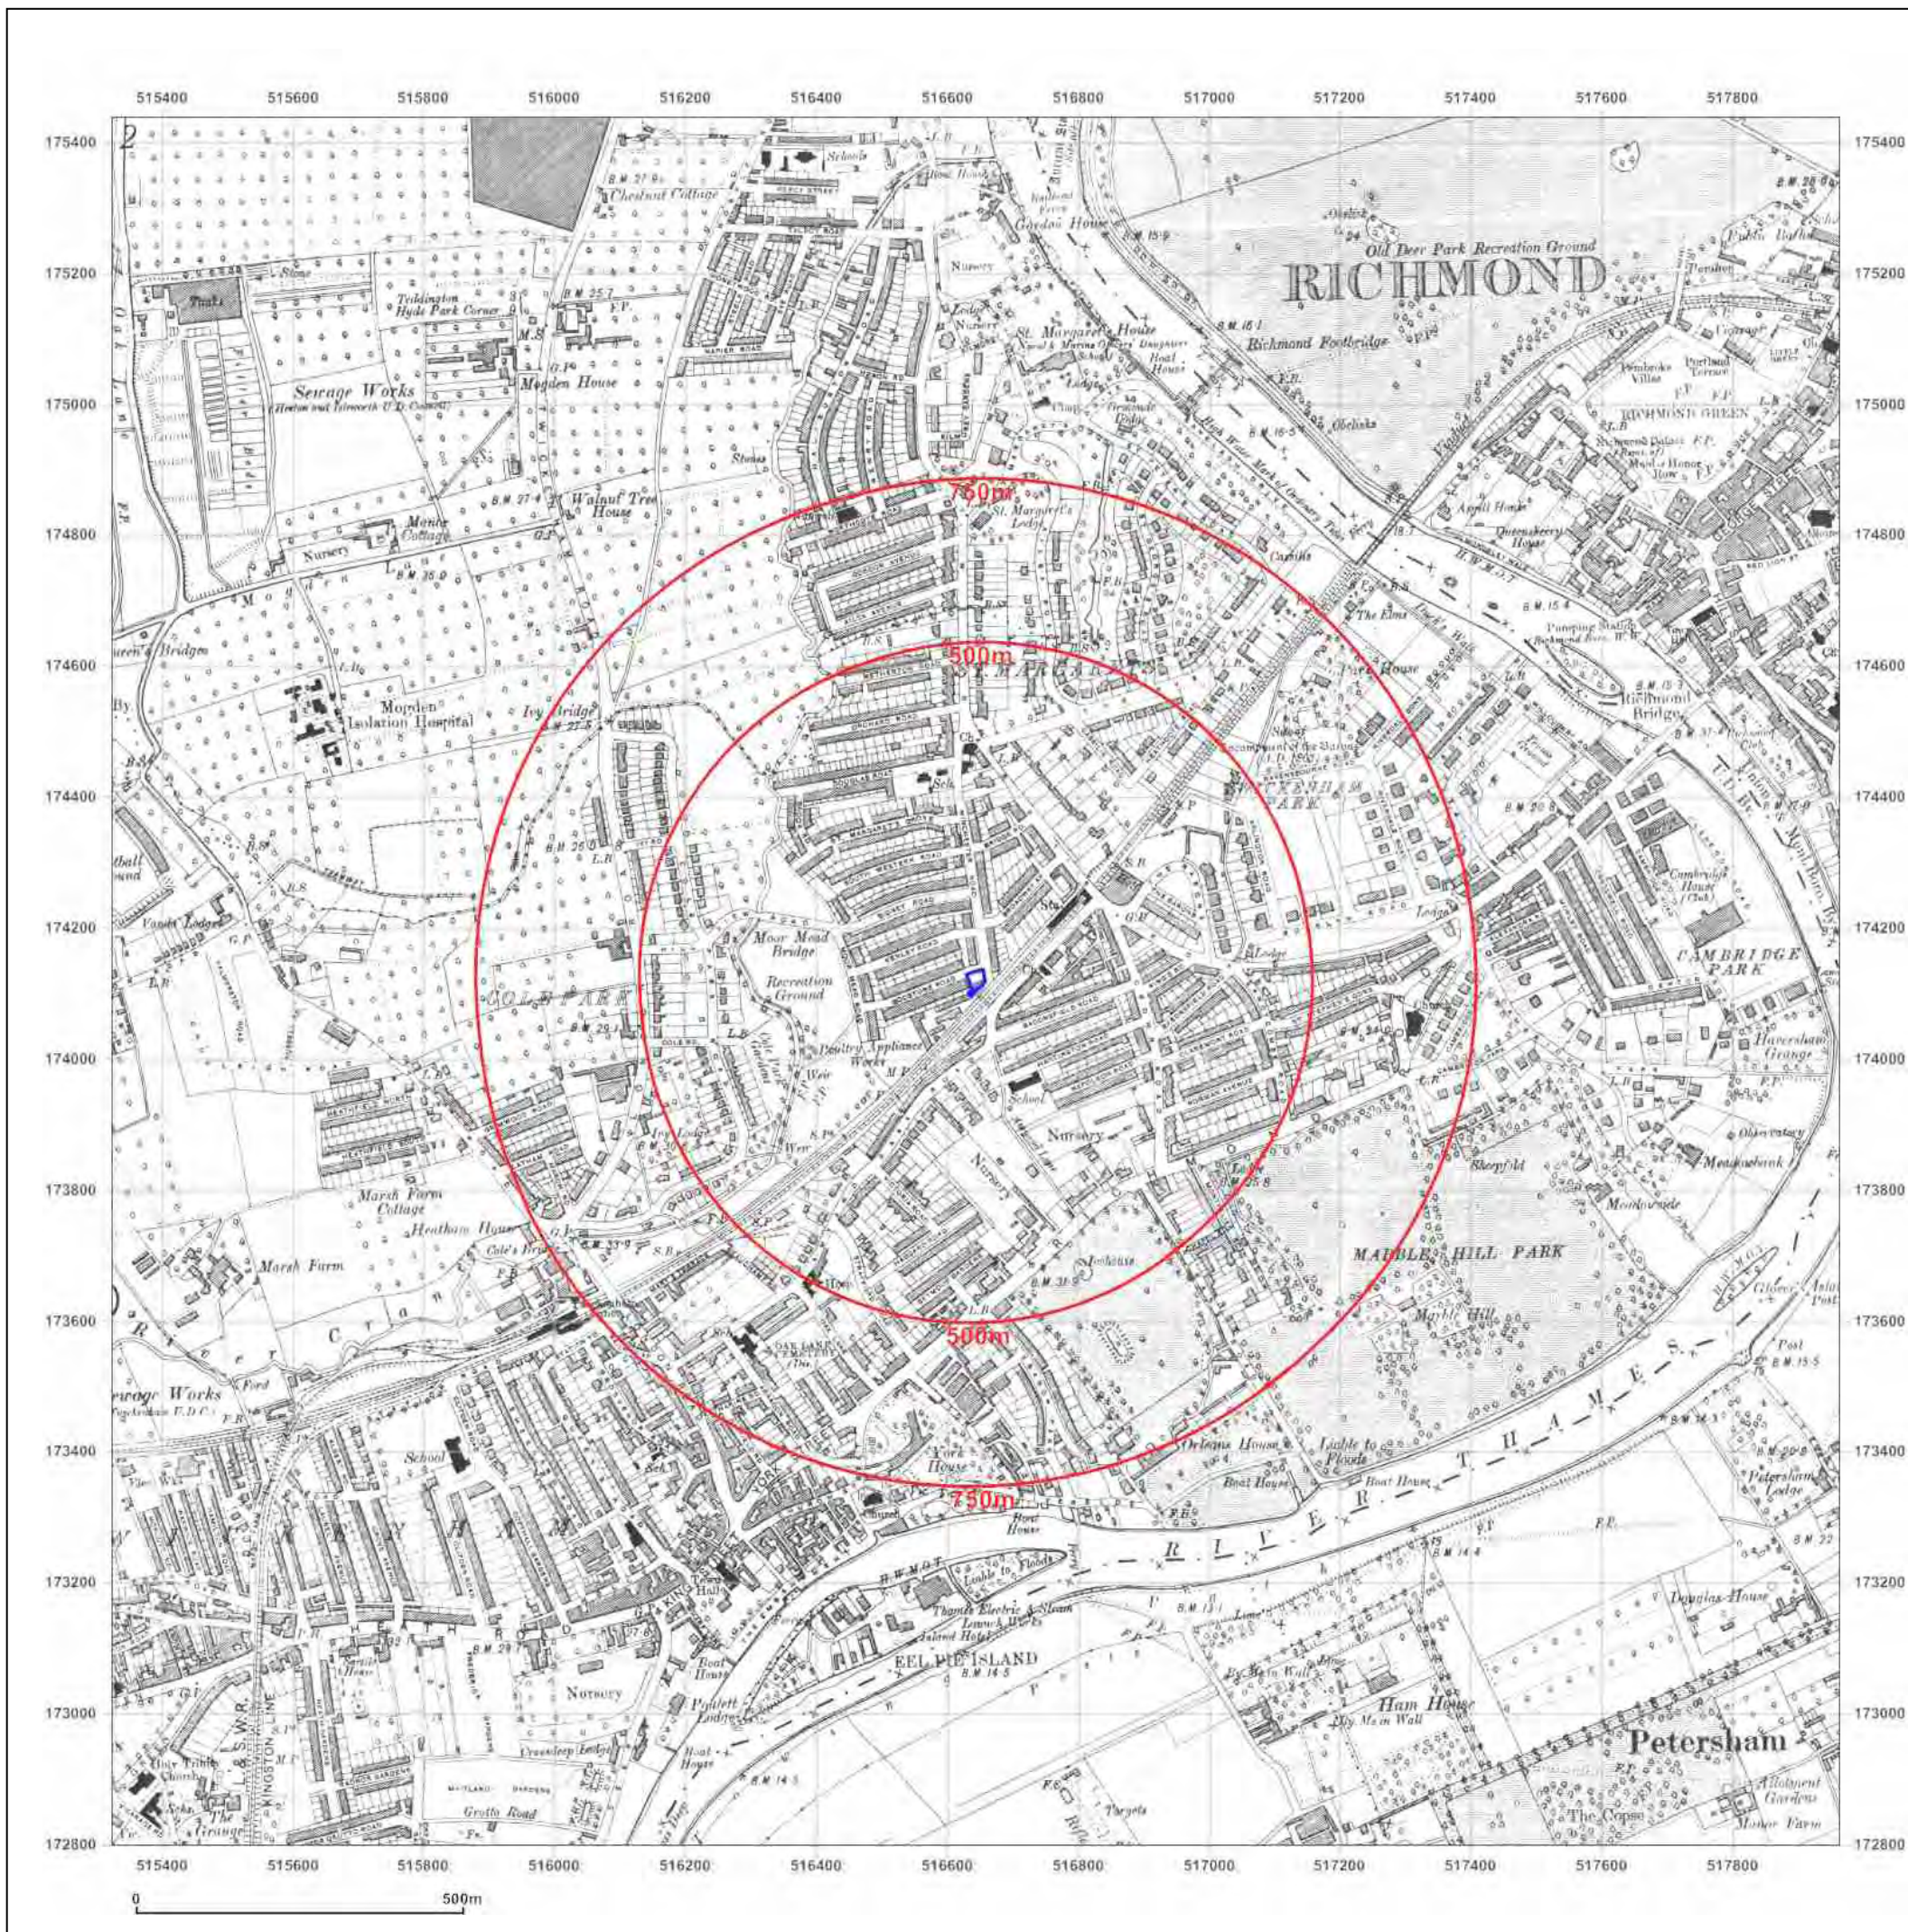

**Map date:** 1912

**Scale:** 1:10,560

**Printed at:** 1:10,560

Surveyed 1866  
Revised 1912  
Edition N/A  
Copyright N/A  
Levelled N/A

Produced by  
Groundsure Insights  
T: 08444 159000  
E: [info@groundsure.com](mailto:info@groundsure.com)  
W: [www.groundsure.com](http://www.groundsure.com)

© Crown copyright and database rights 2018 Ordnance Survey 100035207

Production date: 07 July 2020

Map legend available at:  
[www.groundsure.com/sites/default/files/groundsure\\_legend.pdf](http://www.groundsure.com/sites/default/files/groundsure_legend.pdf)