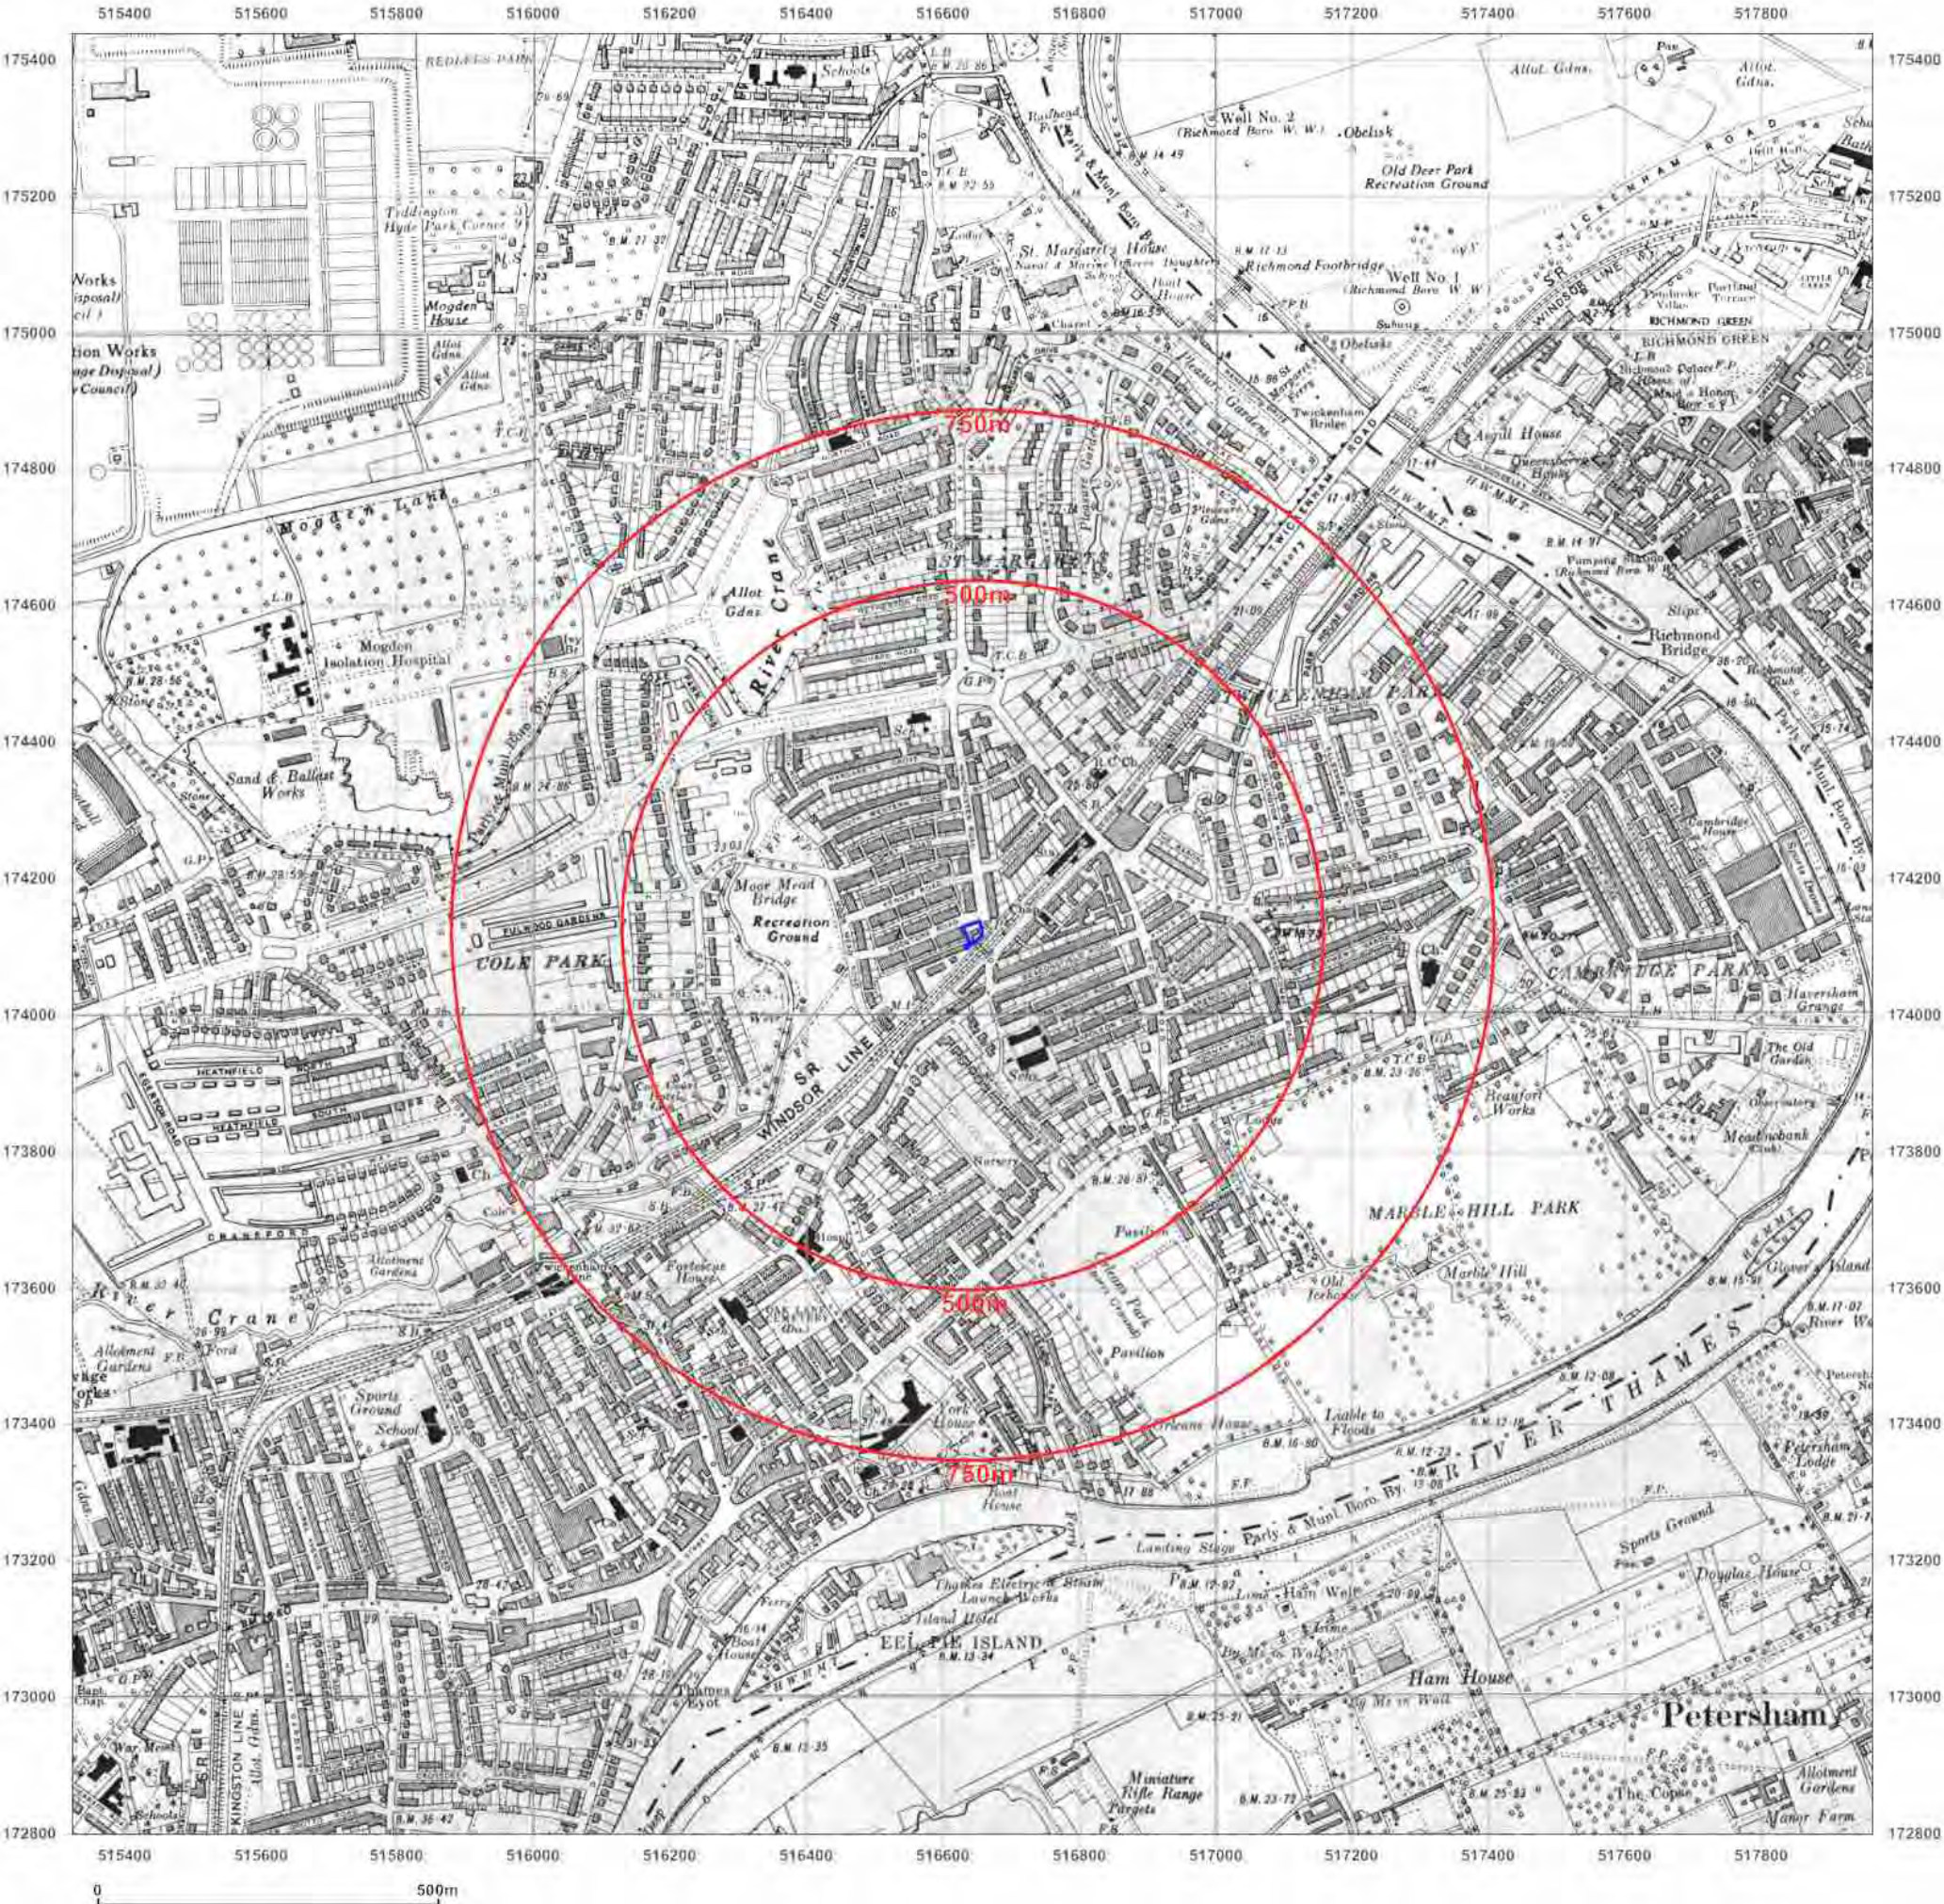

Site Details:

CAR PARK AT ST MARGARETS
BUSINESS CENTRE,
GODSTONE ROAD, ST
MARGARETS, TW1 1JS

Client Ref: P20-2043
Report Ref: GS-6850665
Grid Ref: 516642, 174117

Map Name: Provisional

Map date: 1948

Scale: 1:10,560

Printed at: 1:10,560