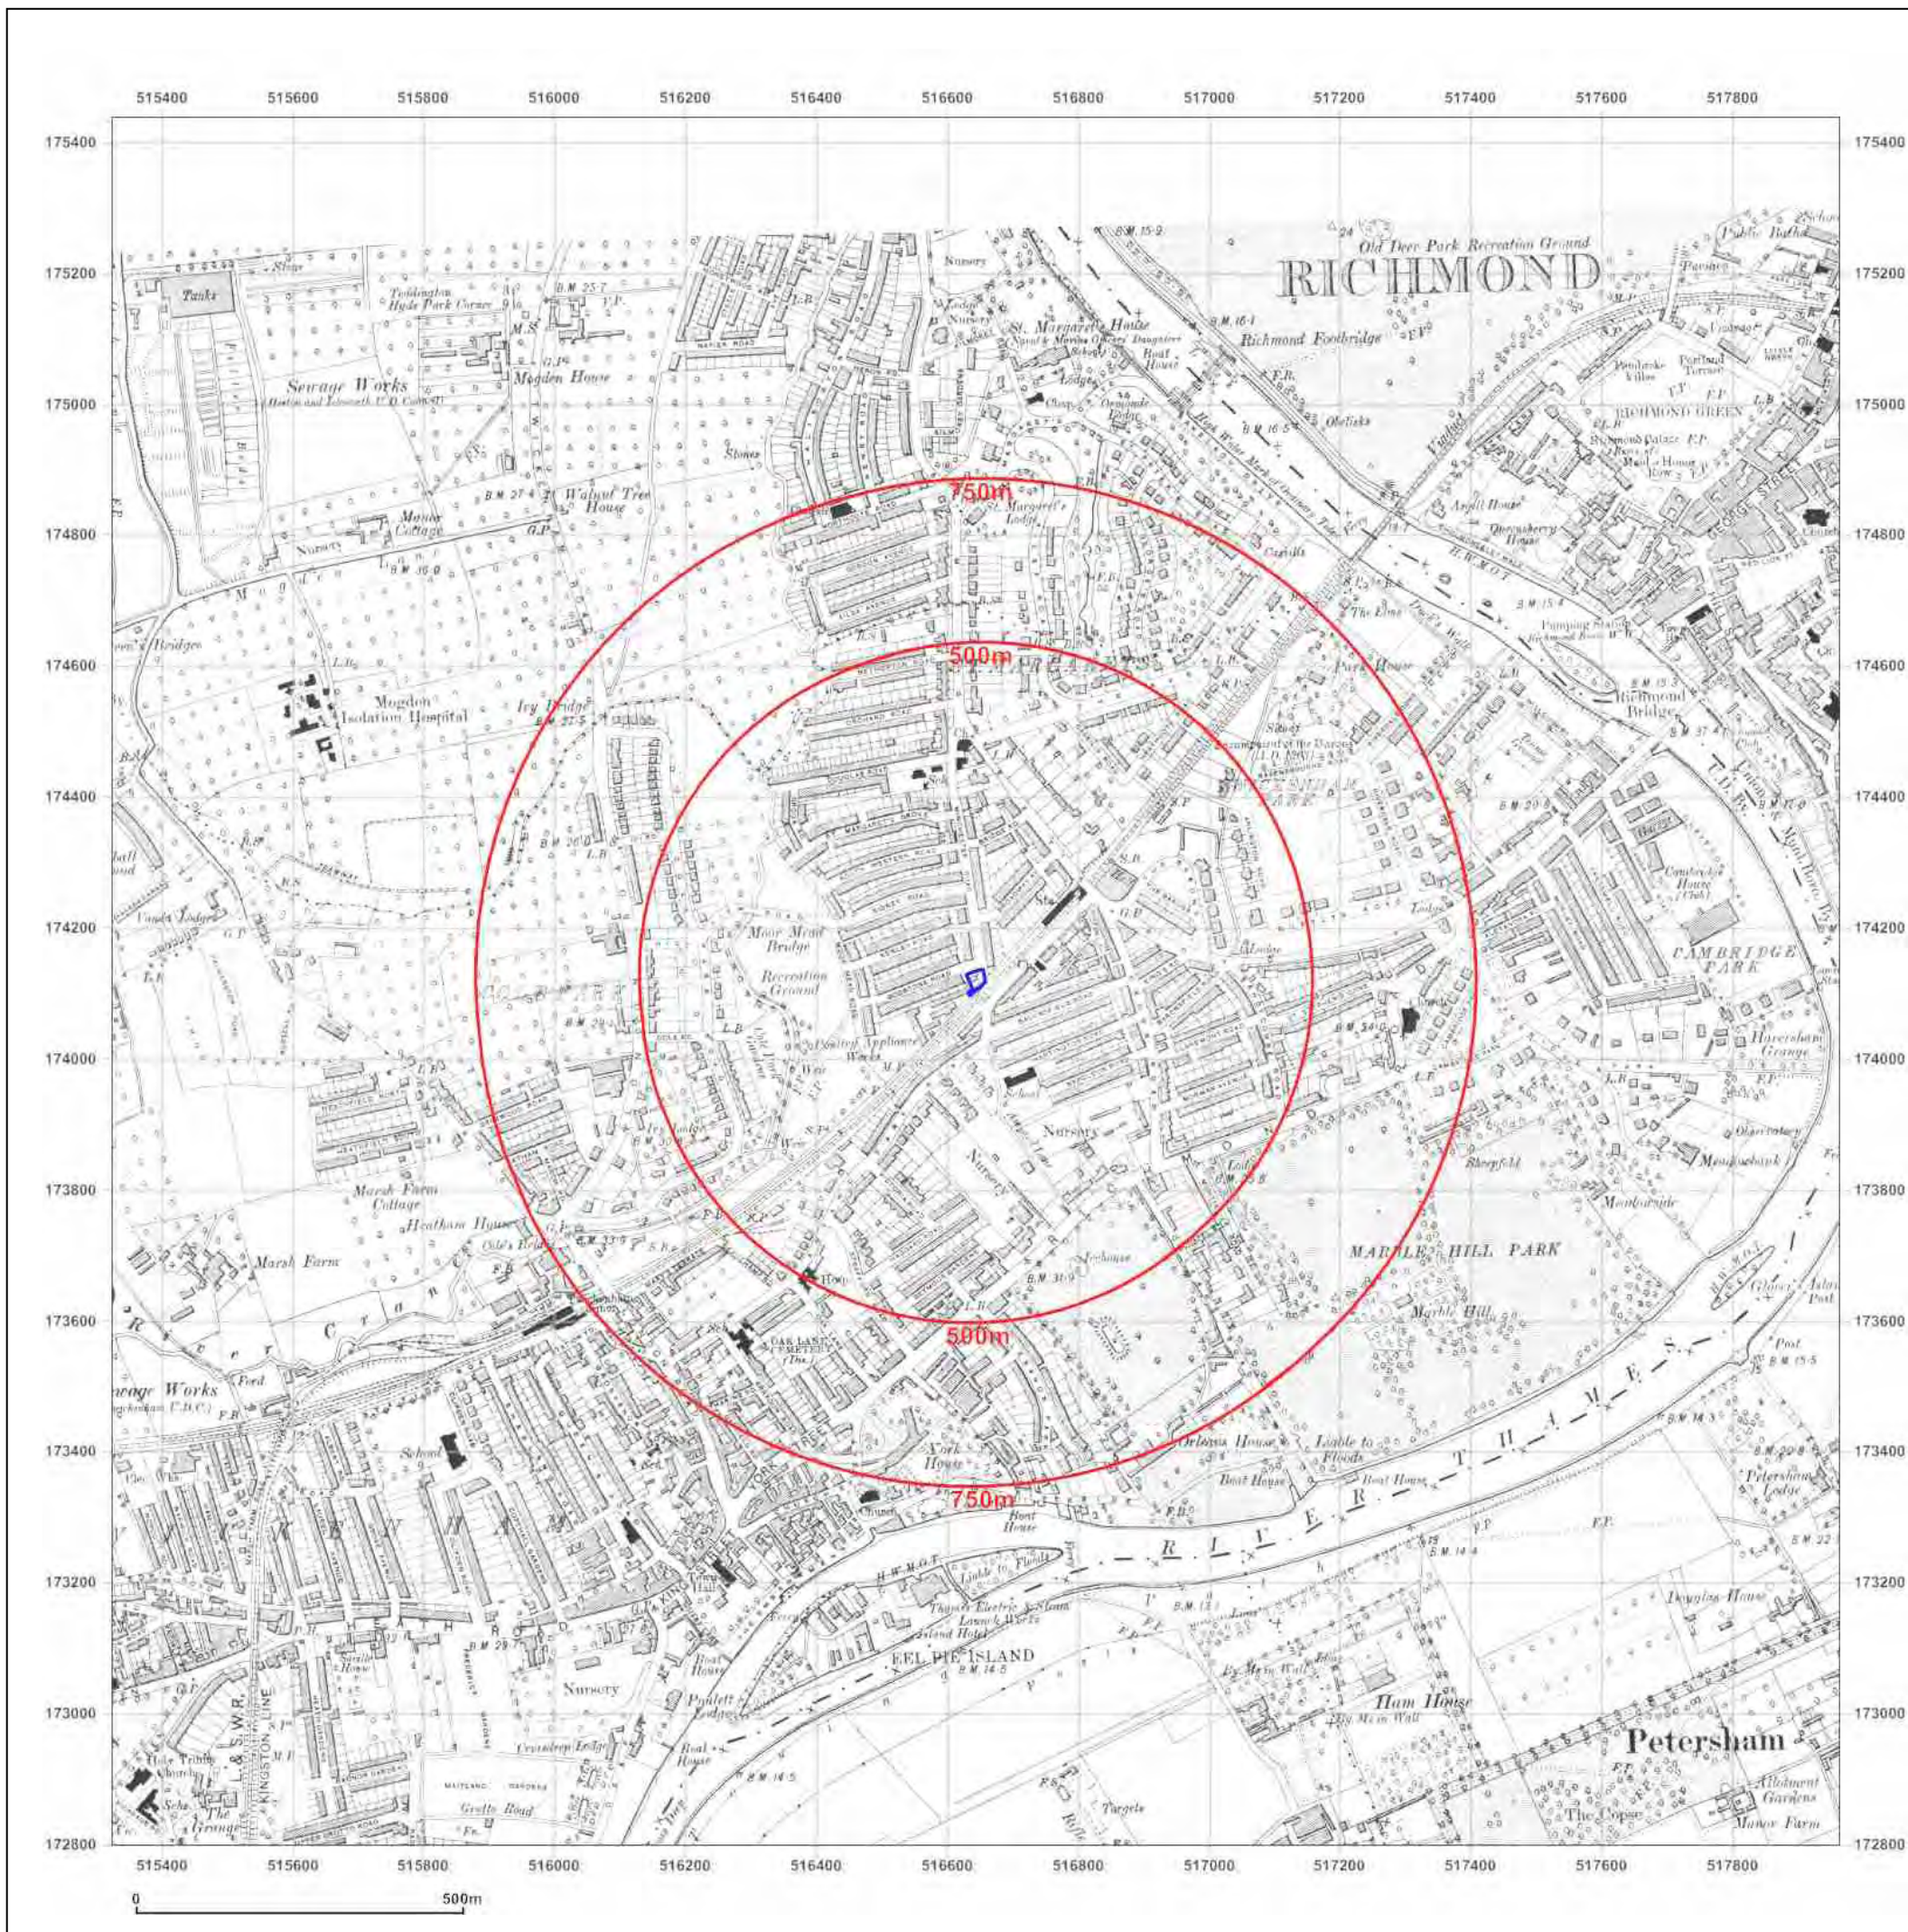

**Map Name:** County Series

**Map date:** 1896

**Scale:** 1:10,560

**Printed at:** 1:10,560

Surveyed 1865  
Revised 1896  
Edition 1896  
Copyright N/A  
Levelled N/A

Surveyed 1866  
Revised 1894  
Edition 1896  
Copyright N/A  
Levelled N/A

**Map date:** 1912

**Scale:** 1:10,560

**Printed at:** 1:10,560

Surveyed 1866  
Revised 1912  
Edition N/A  
Copyright N/A  
Levelled N/A

Surveyed 1866  
Revised 1912  
Edition N/A  
Copyright N/A  
Levelled N/A

© Crown copyright and database rights 2018 Ordnance Survey 100035207

Production date: 07 July 2020

Map legend available at:  
[www.groundsure.com/sites/default/files/groundsure\\_legend.pdf](http://www.groundsure.com/sites/default/files/groundsure_legend.pdf)