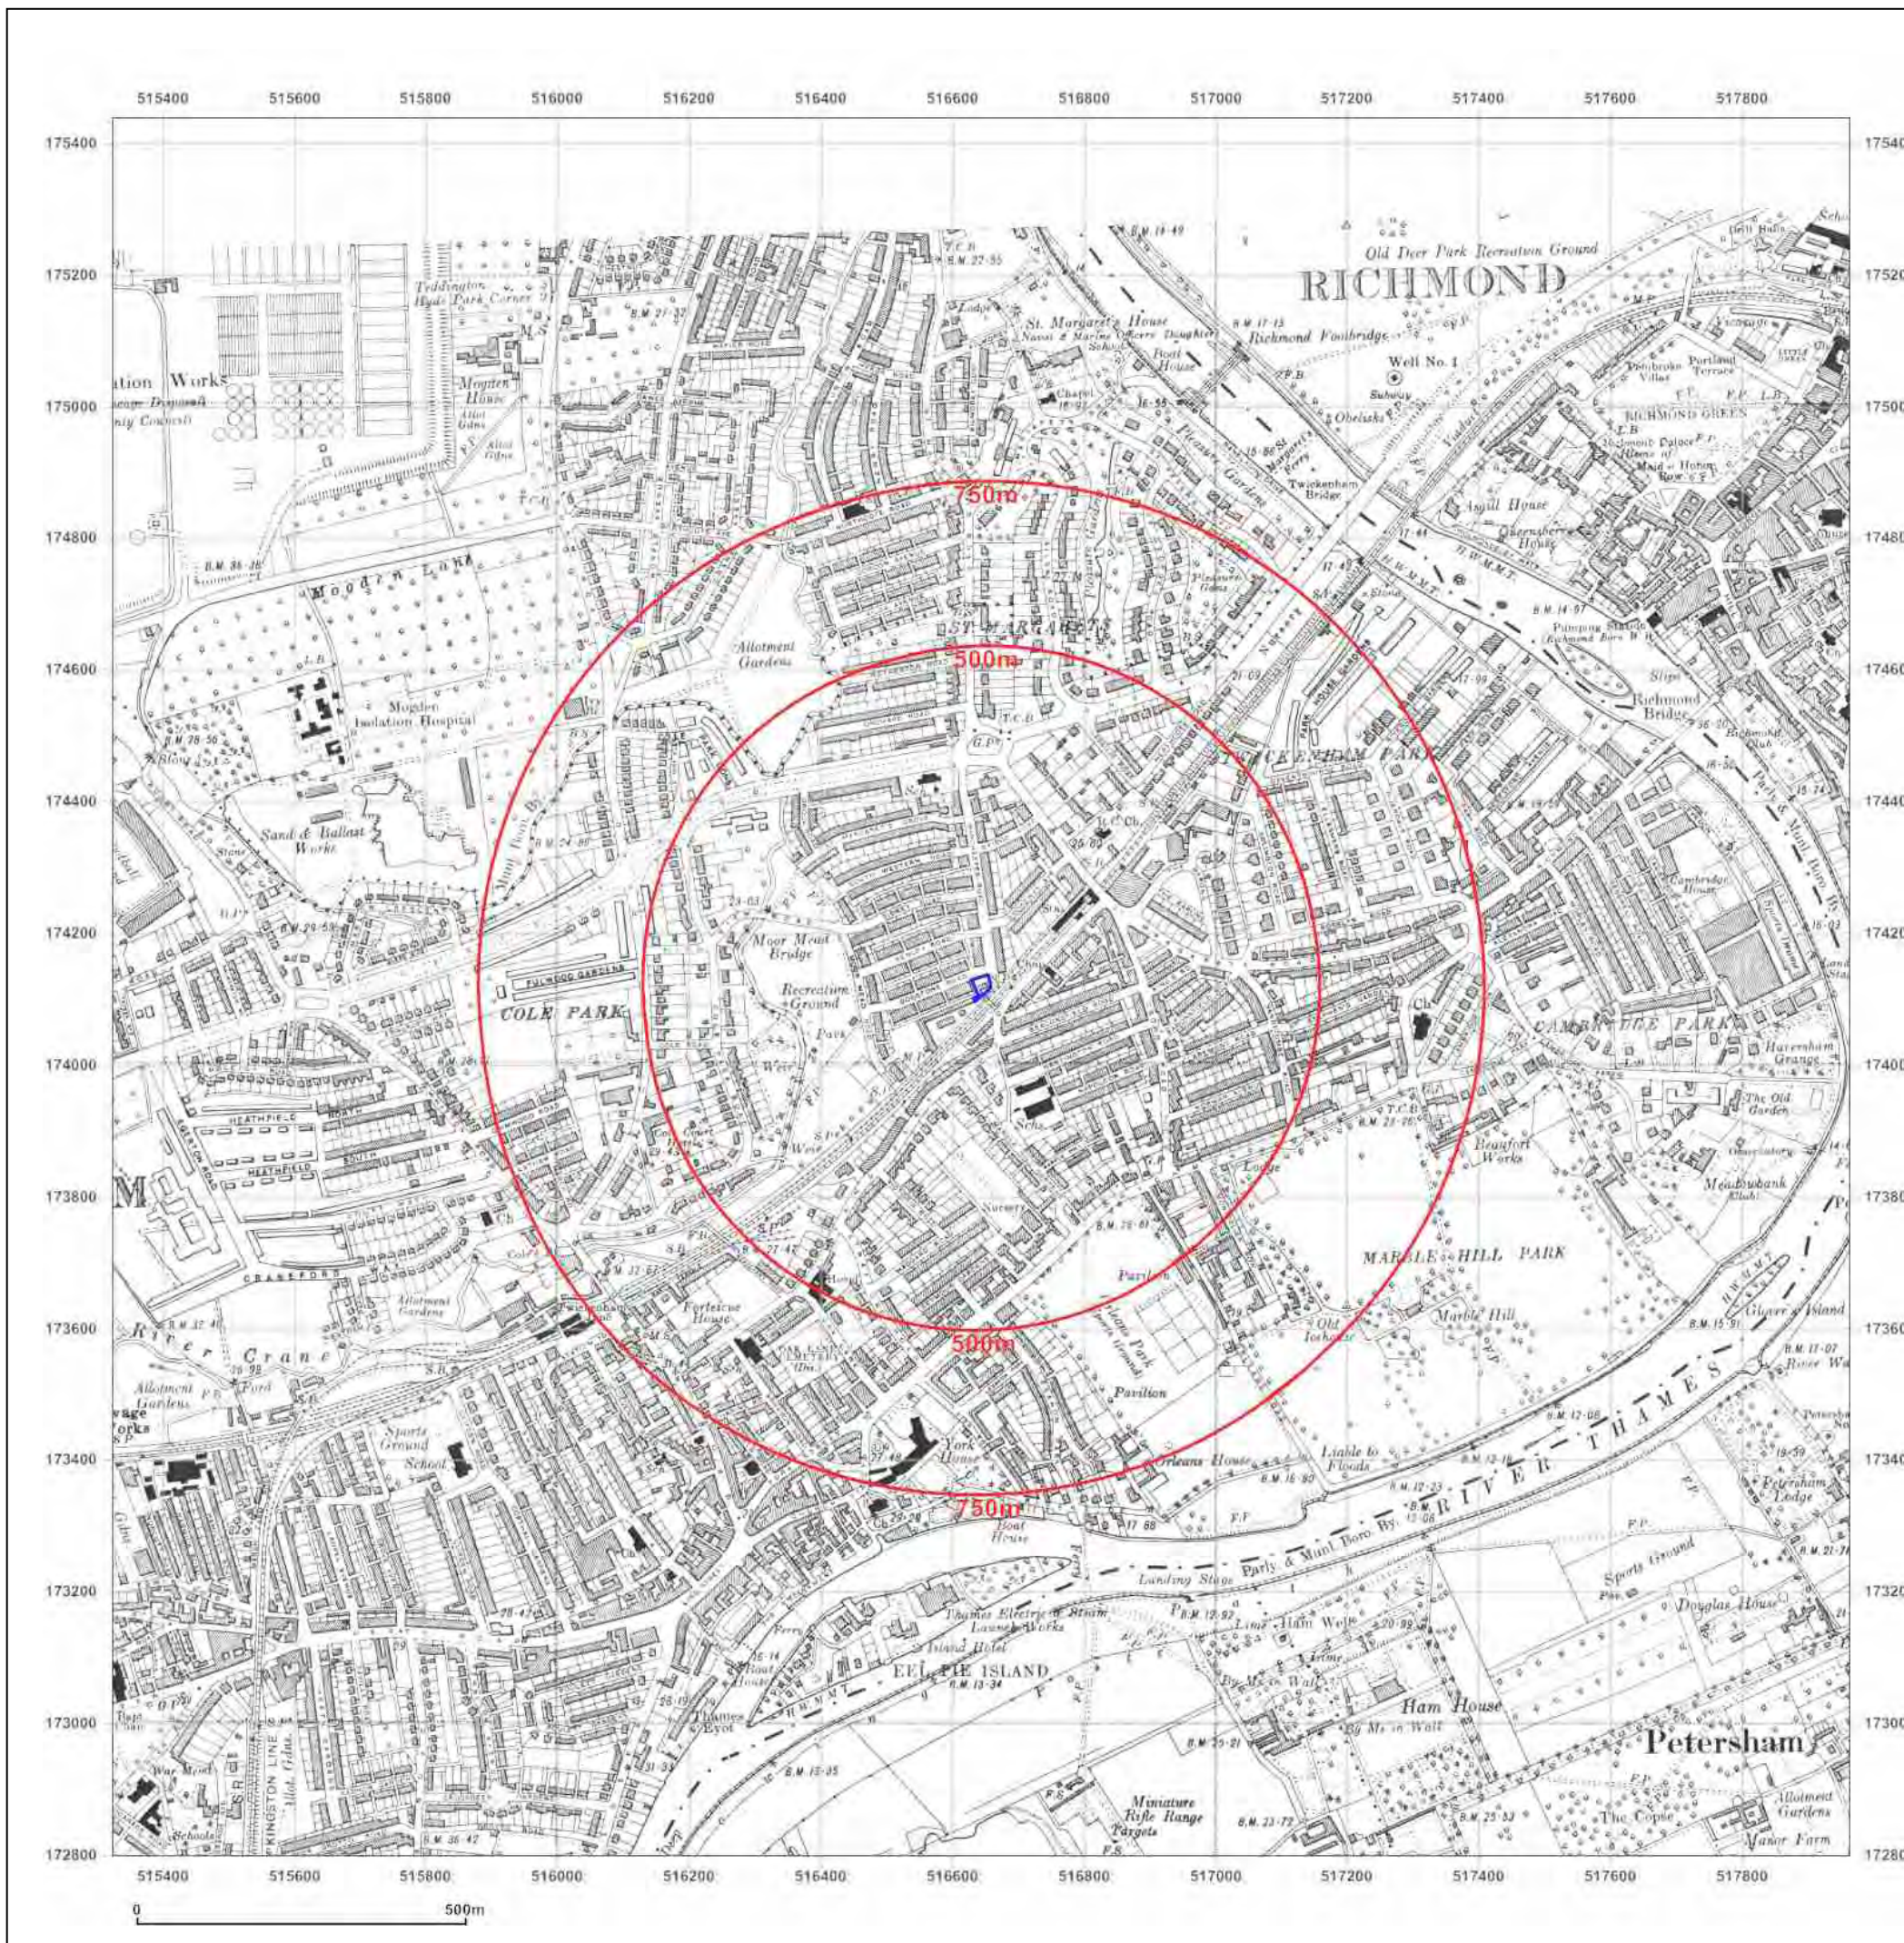

Site Details:

CAR PARK AT ST MARGARETS
BUSINESS CENTRE,
GODSTONE ROAD, ST
MARGARETS, TW1 1JS

Client Ref: P20-2043
Report Ref: GS-6850665
Grid Ref: 516642, 174117

Map Name: County Series

Map date: 1938

Scale: 1:10,560

Printed at: 1:10,560

Surveyed 1863
Revised 1938
Edition N/A
Copyright N/A
Levelled N/A

Produced by
Groundsure Insights
T: 08444 159000
E: info@groundsure.com
W: www.groundsure.com

© Crown copyright and database rights 2018 Ordnance Survey 100035207

Production date: 07 July 2020

Map legend available at:
www.groundsure.com/sites/default/files/groundsure_legend.pdf