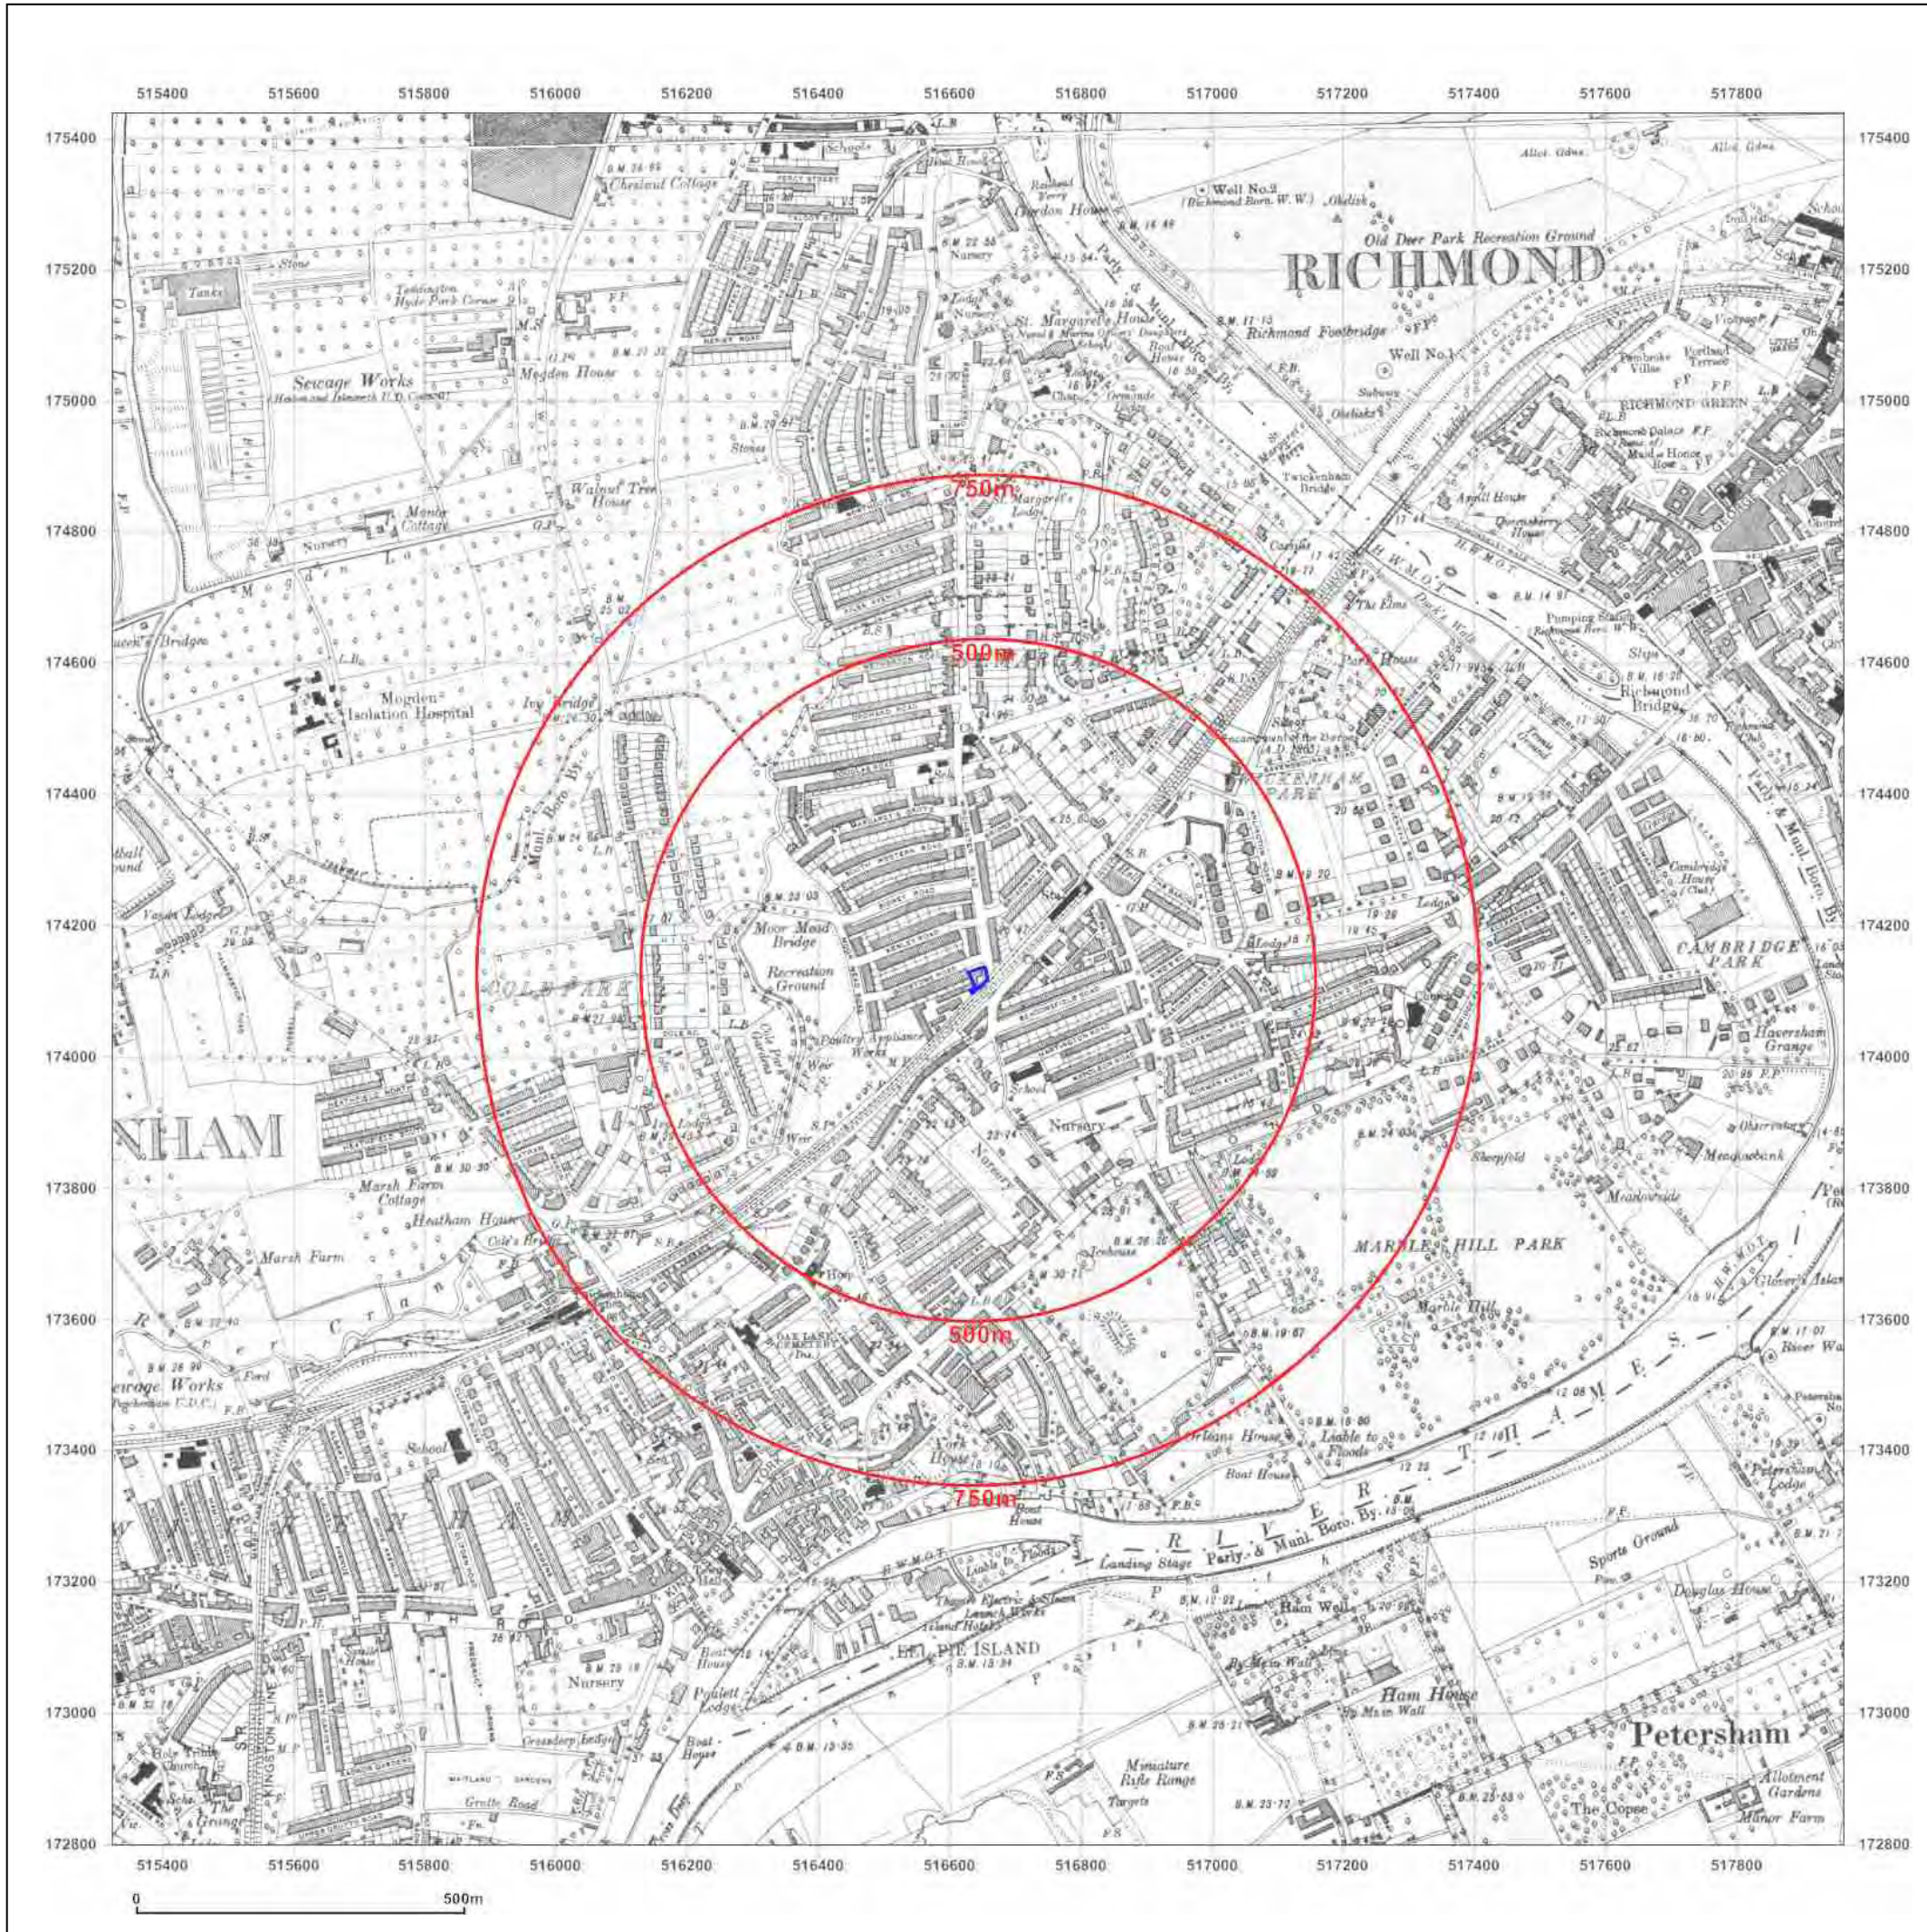

Site Details:

CAR PARK AT ST MARGARETS
BUSINESS CENTRE,
GODSTONE ROAD, ST
MARGARETS, TW1 1JS

Client Ref: P20-2043
Report Ref: GS-6850665
Grid Ref: 516642, 174117

Map Name: County Series

Map date: 1933

Scale: 1:10,560

Printed at: 1:10,560

Surveyed 1866
Revised 1933
Edition N/A
Copyright N/A
Levelled N/A

Surveyed 1866
Revised 1933
Edition N/A
Copyright N/A
Levelled N/A

Produced by
Groundsure Insights
T: 08444 159000
E: info@groundsure.com
W: www.groundsure.com

© Crown copyright and database rights 2018 Ordnance Survey 100035207

Production date: 07 July 2020

Map legend available at:
www.groundsure.com/sites/default/files/groundsure_legend.pdf