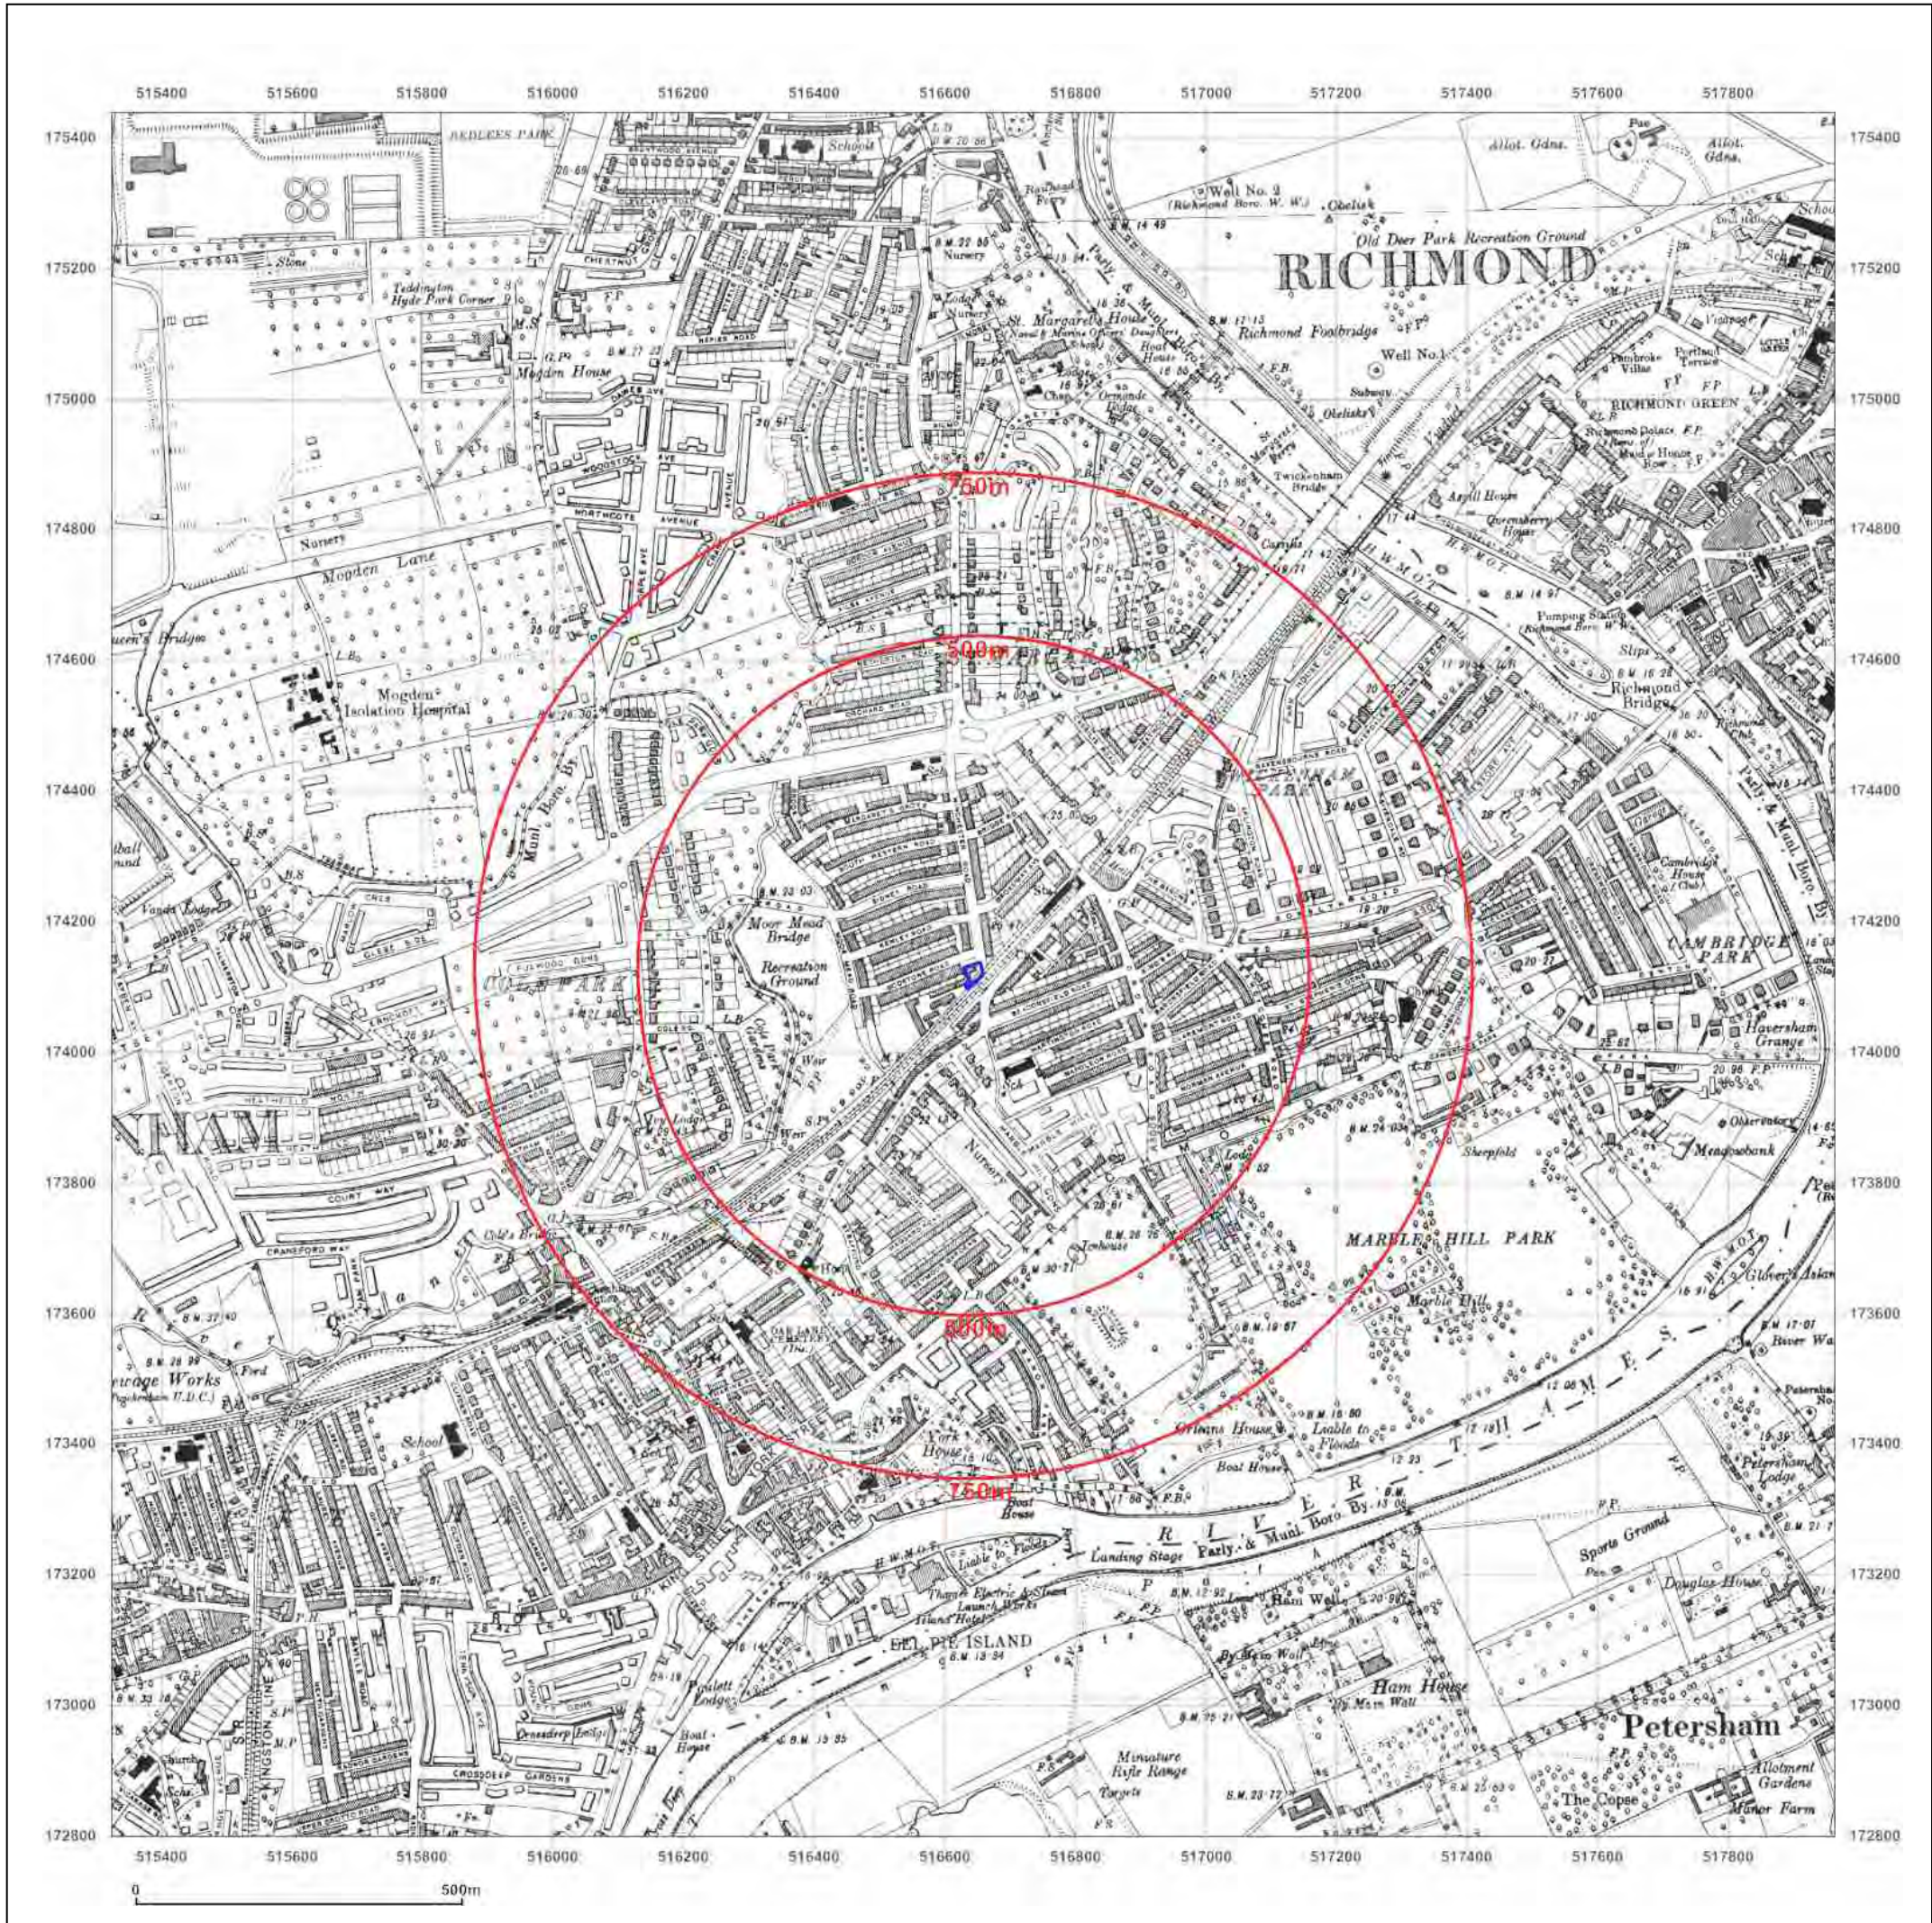

Surveyed 1866
Revised 1938
Edition N/A
Copyright N/A
Levelled 1933

Produced by
Groundsure Insights
T: 08444 159000
E: info@groundsure.com
W: www.groundsure.com

© Crown copyright and database rights 2018 Ordnance Survey 100035207

Production date: 07 July 2020

Map legend available at:
www.groundsure.com/sites/default/files/groundsure_legend.pdf