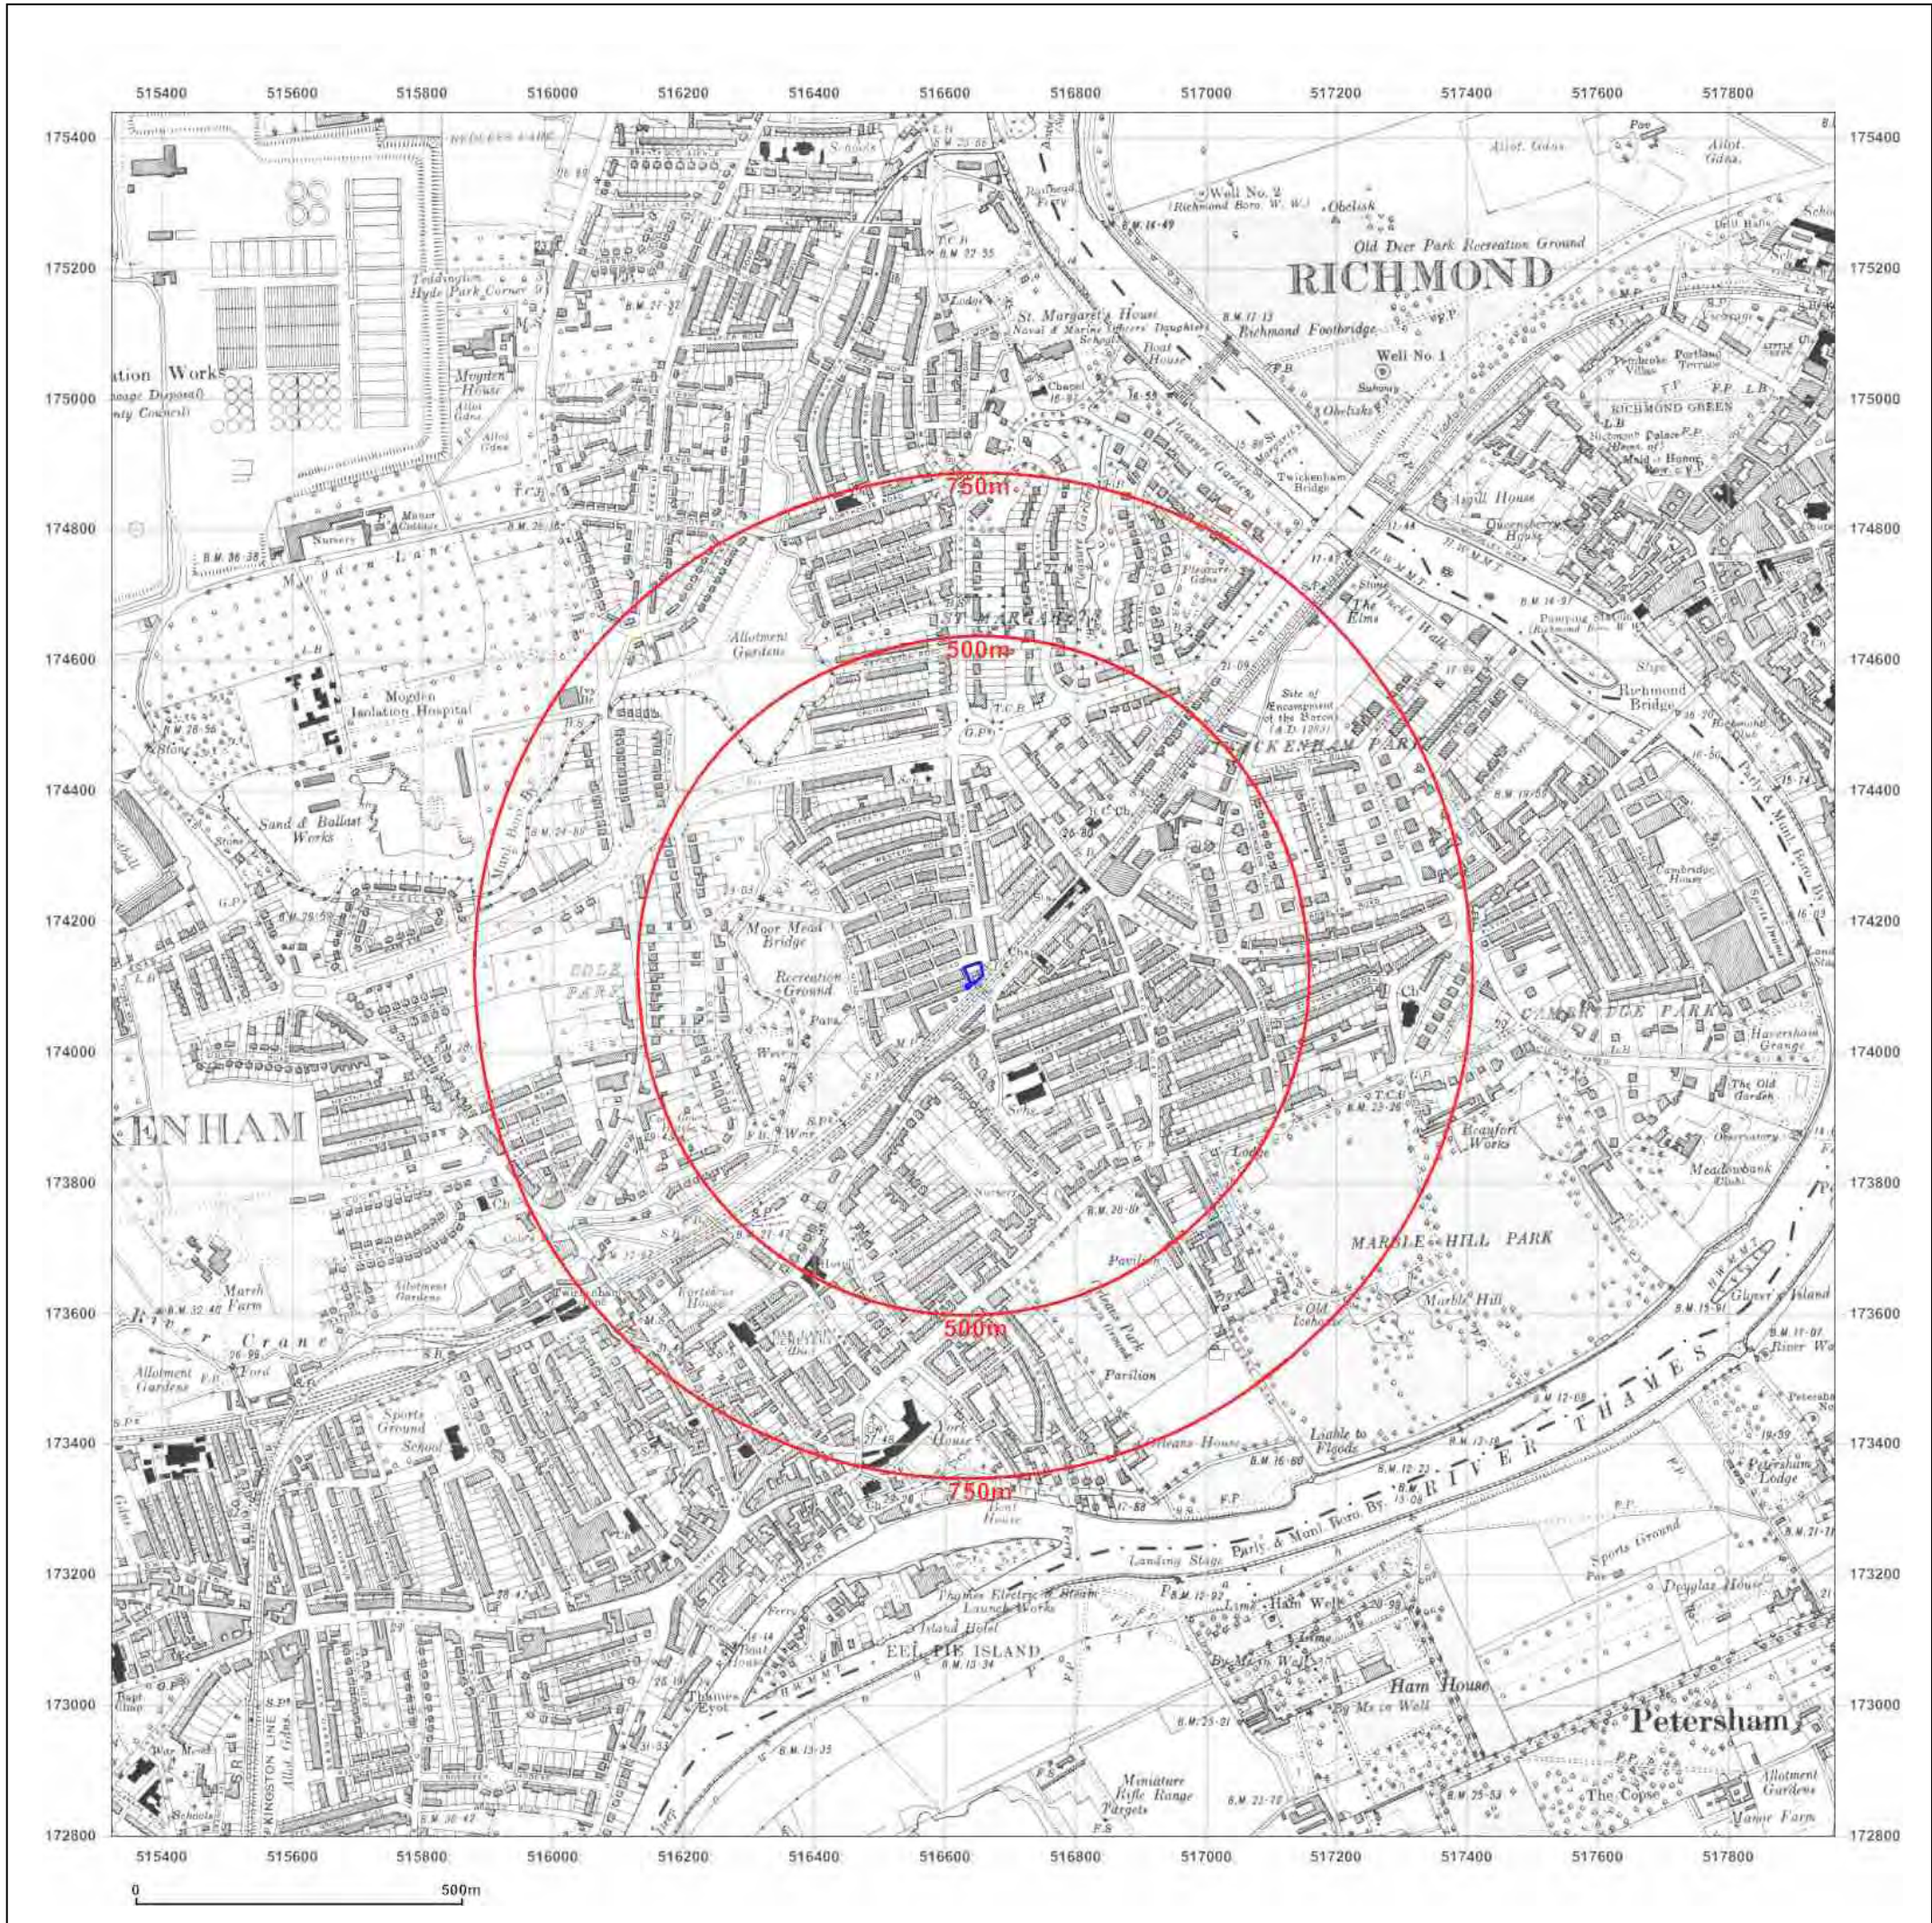

© Crown copyright and database rights 2018 Ordnance Survey 100035207

Production date: 07 July 2020

Map legend available at:  
[www.groundsure.com/sites/default/files/groundsure\\_legend.pdf](http://www.groundsure.com/sites/default/files/groundsure_legend.pdf)