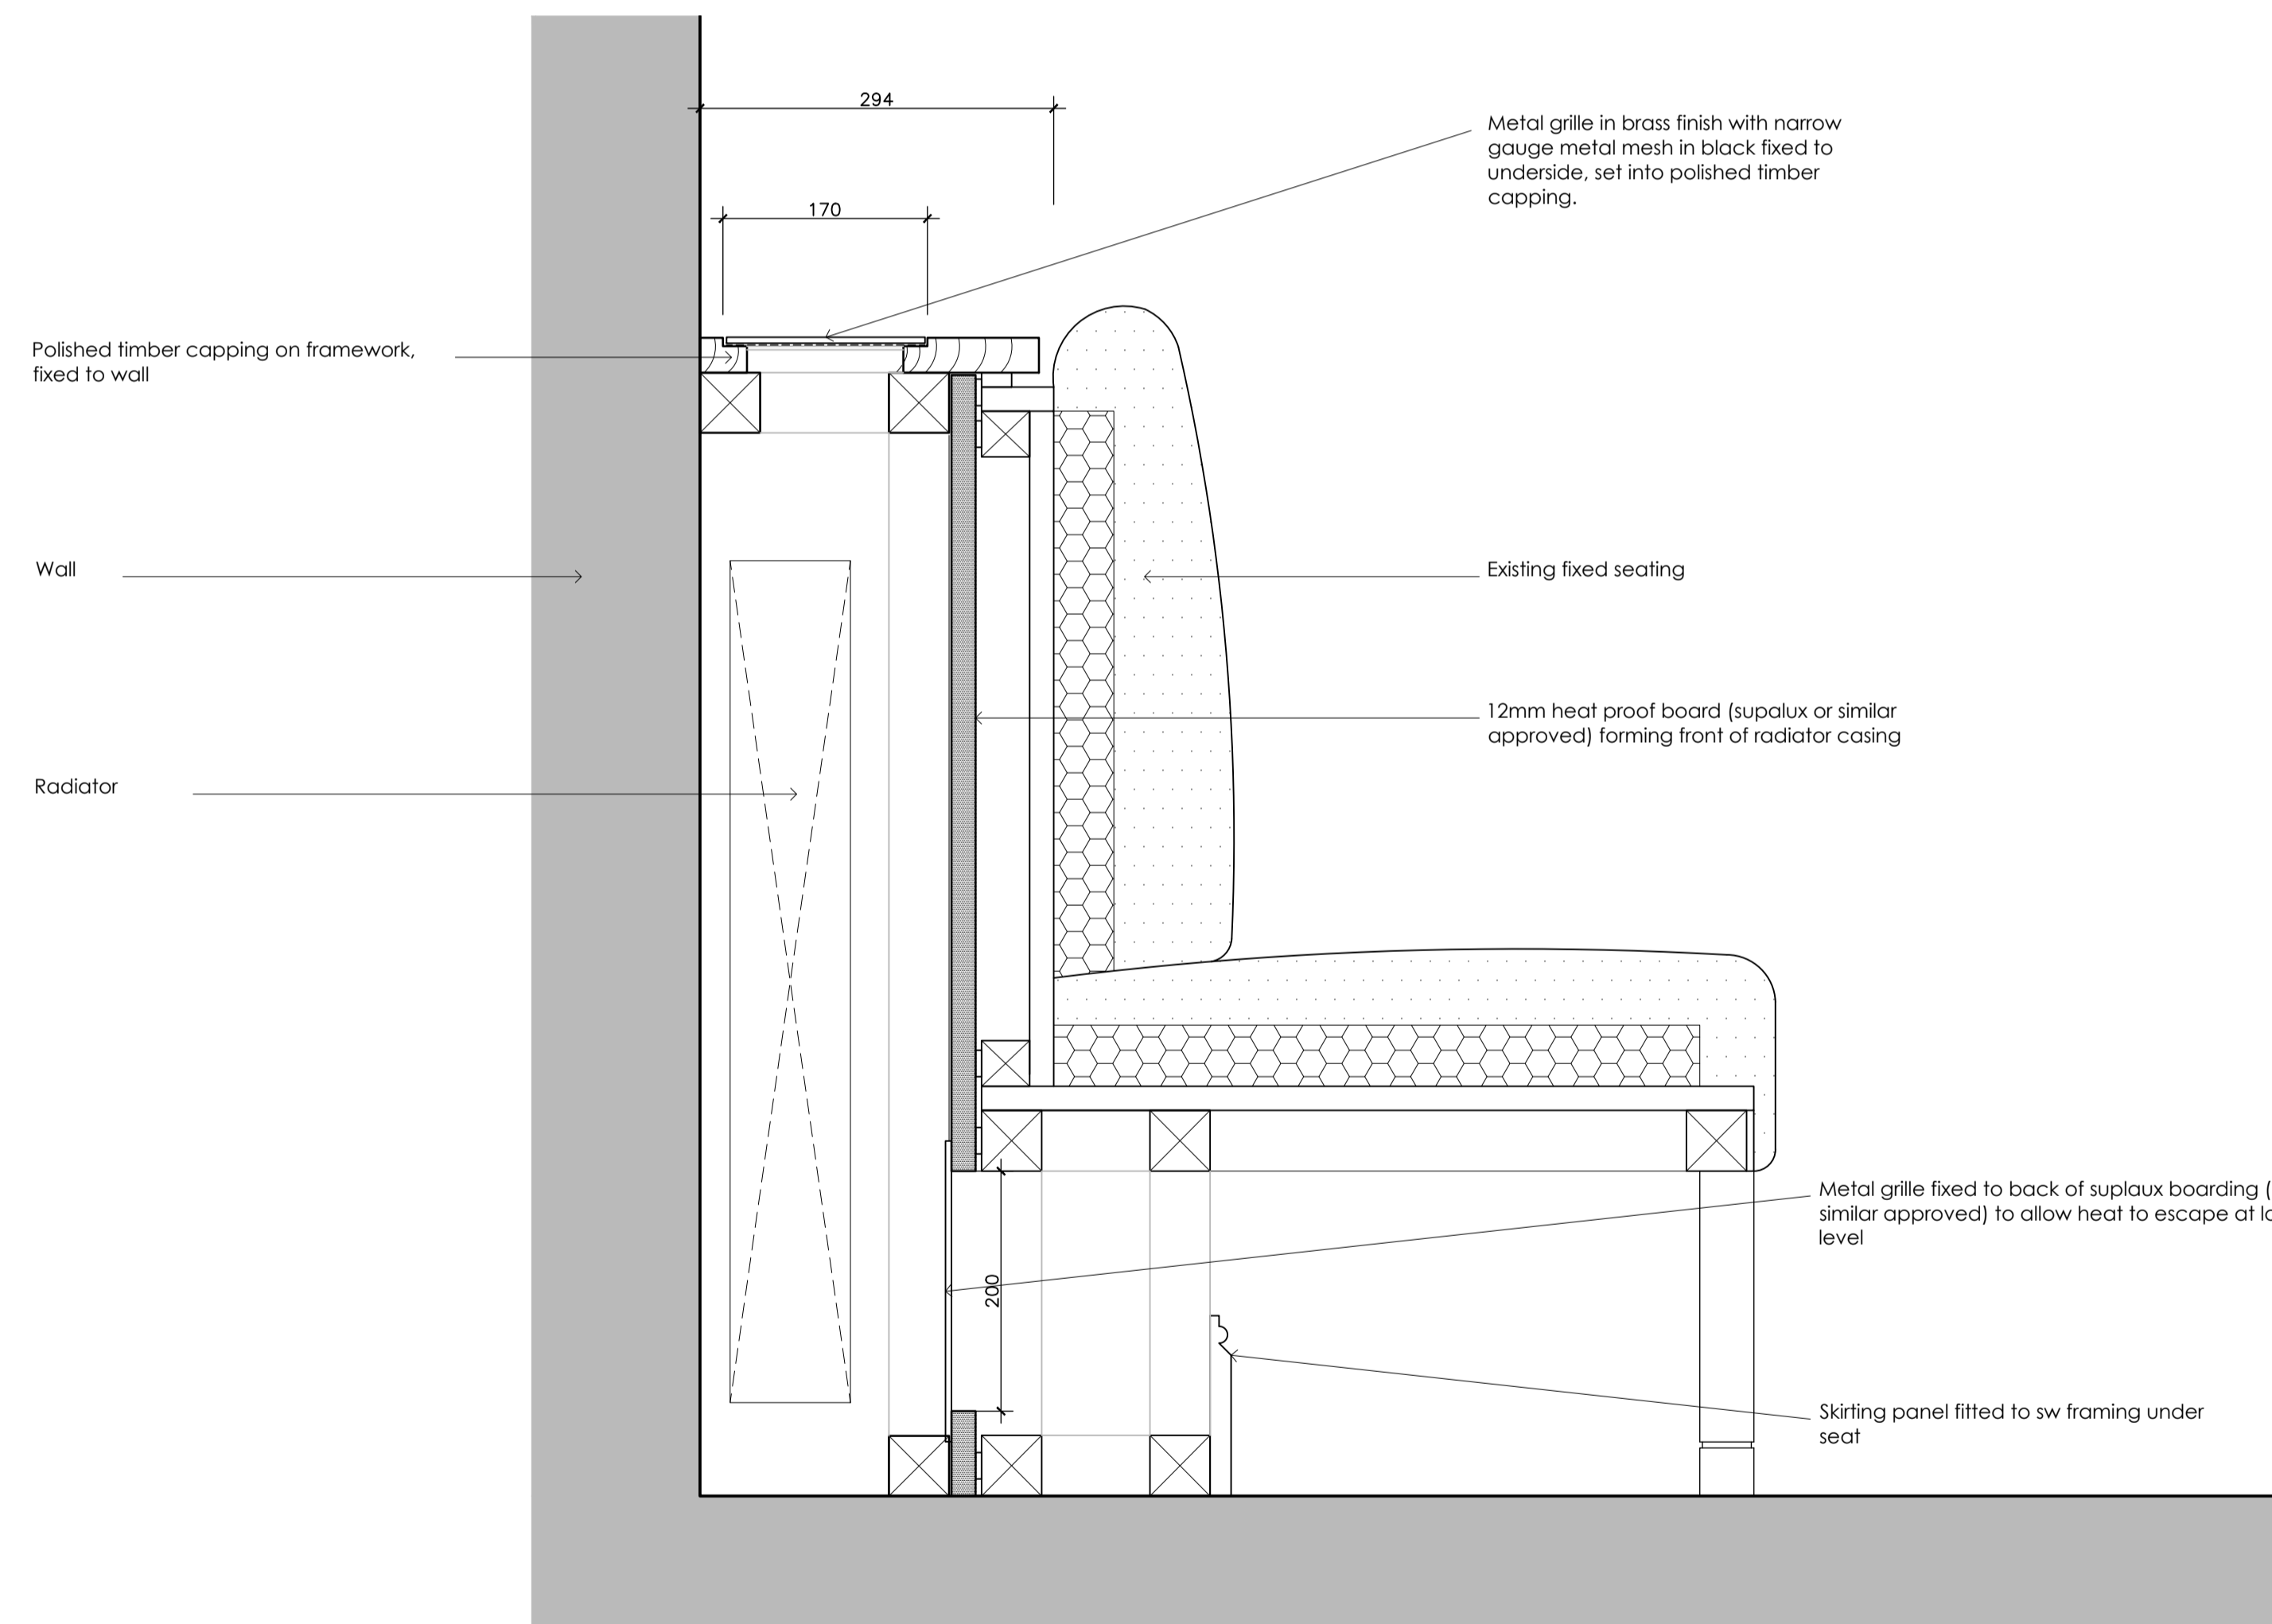

SECTION A-A - Fixed Seating Radiator Casing
Scale 1:5

PLANNING

KIRK+NOLAN

www.kirknolan.com
info@kirknolan.com
London | Cornwall | Galway

Client
Young & Co.'s Brewery

Project
The Crown
174 Richmond Road, Twickenham TW1 2NH

Drawing
Radiator Casings behind
Fixed Seating
Details

First Issue	Scale	Sheet Size	Drawn
May 2022	Shown	A1	KN

Drawing No.	Rev
2204/202	/