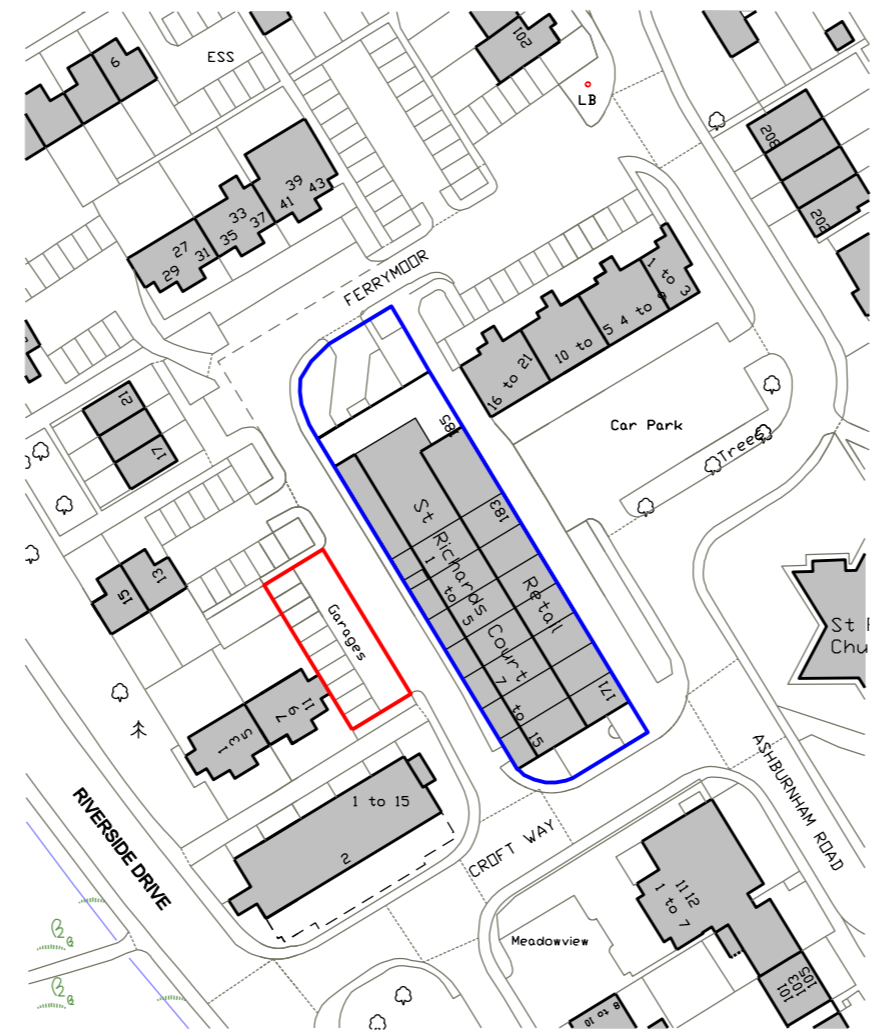

ALL DIMENSIONS TO BE CHECKED ON SITE.
COPYRIGHT RESERVED.

REVISIONS			
SCALE	DATE	DRAWN	CHECKED
1:1250	06.10.21	SD	

PROJECT
**FERRYMOOR
GARAGE SITE - 2
HAM**

DRAWING
LOCATION PLAN

DRAWING No.
19021-P-120