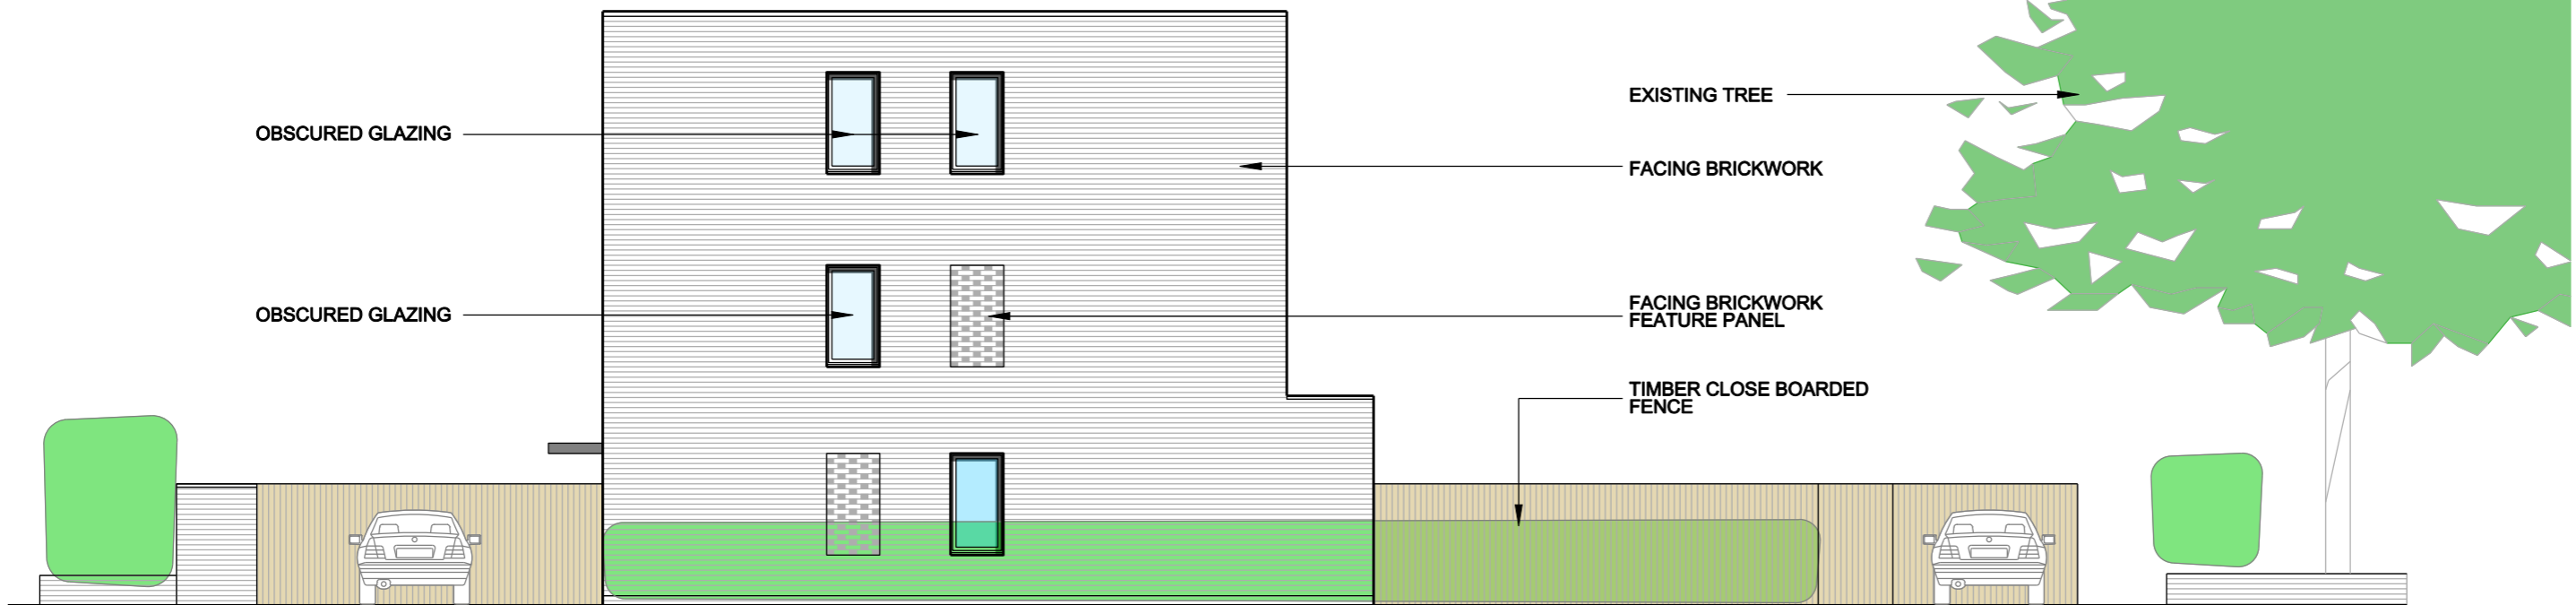

CLEAR GLAZING  
 OBSCURE GLAZING

ALL DIMENSIONS TO BE CHECKED ON SITE.  
 COPYRIGHT RESERVED.

EAST ELEVATION

245 FERRYMOOR

SOUTH ELEVATION

ST. RICHARDS COURT

SCALE	DATE	DRAWN	CHECKED
1:100	06.10.21	SD	SD

PROJECT  
**FERRYMOOR  
 GARAGE SITE - 2  
 HAM**