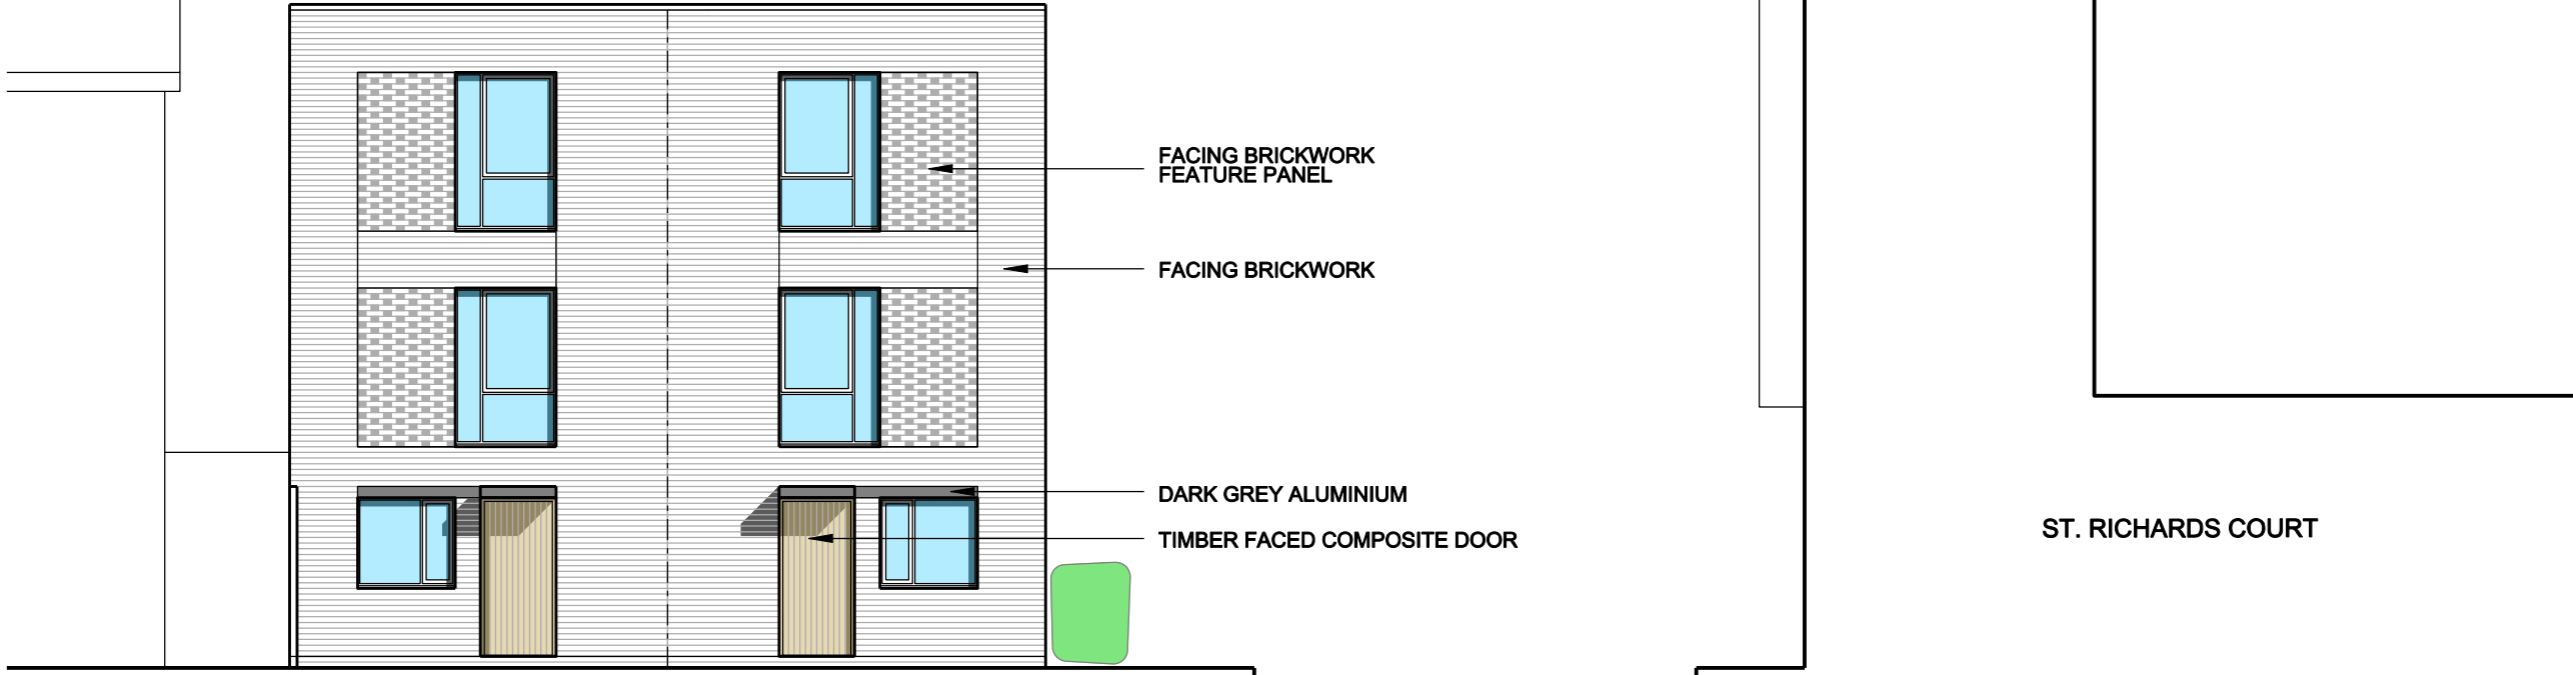

CLEAR GLAZING  
 OBSCURE GLAZING

ALL DIMENSIONS TO BE CHECKED ON SITE.  
 COPYRIGHT RESERVED.

EAST ELEVATION

245 FERRYMOOR

SOUTH ELEVATION

ST. RICHARDS COURT

SCALE	DATE	DRAWN	CHECKED
1:100	06.10.21	SD	SD

PROJECT  
**FERRYMOOR  
 GARAGE SITE - 2  
 HAM**