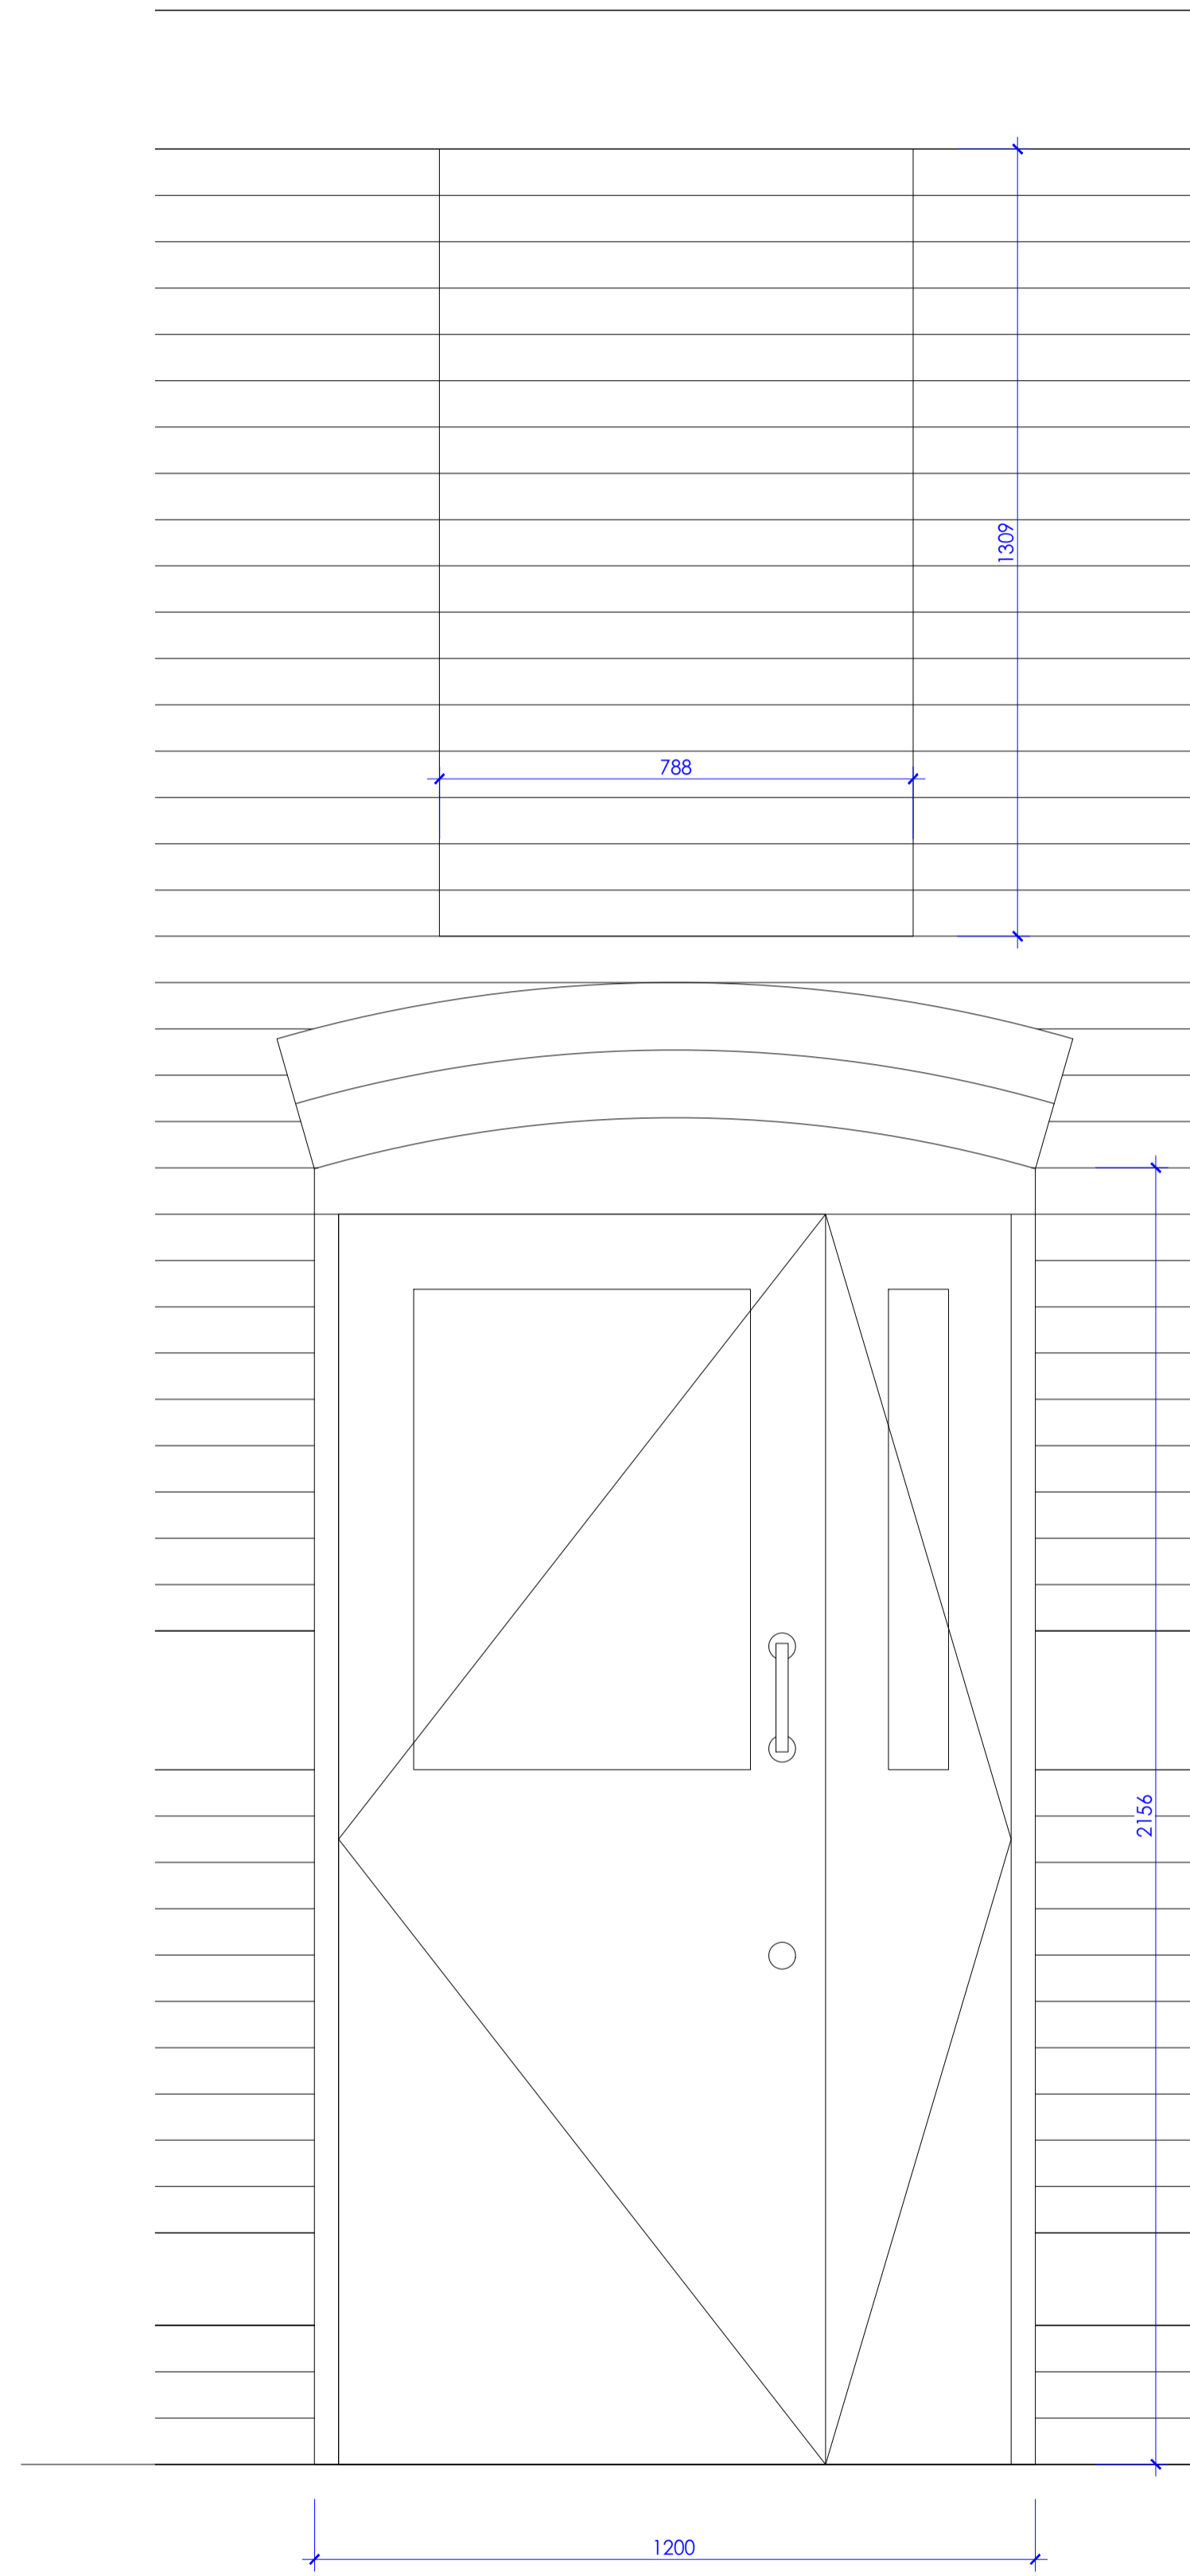

REPLACED DOORS

EXISTING

D01
Entrance Door

PROPOSED

European Oak Frame finished with 2 coats Osmo UV-Protection Oil,
420 Extra, Clear Satin
Hampstead 30mm T Straight Pull Handle - 900mm Centres -
Antique brass finish

NOTE: All dimensions shown are indicative, they must be checked on site prior to construction.