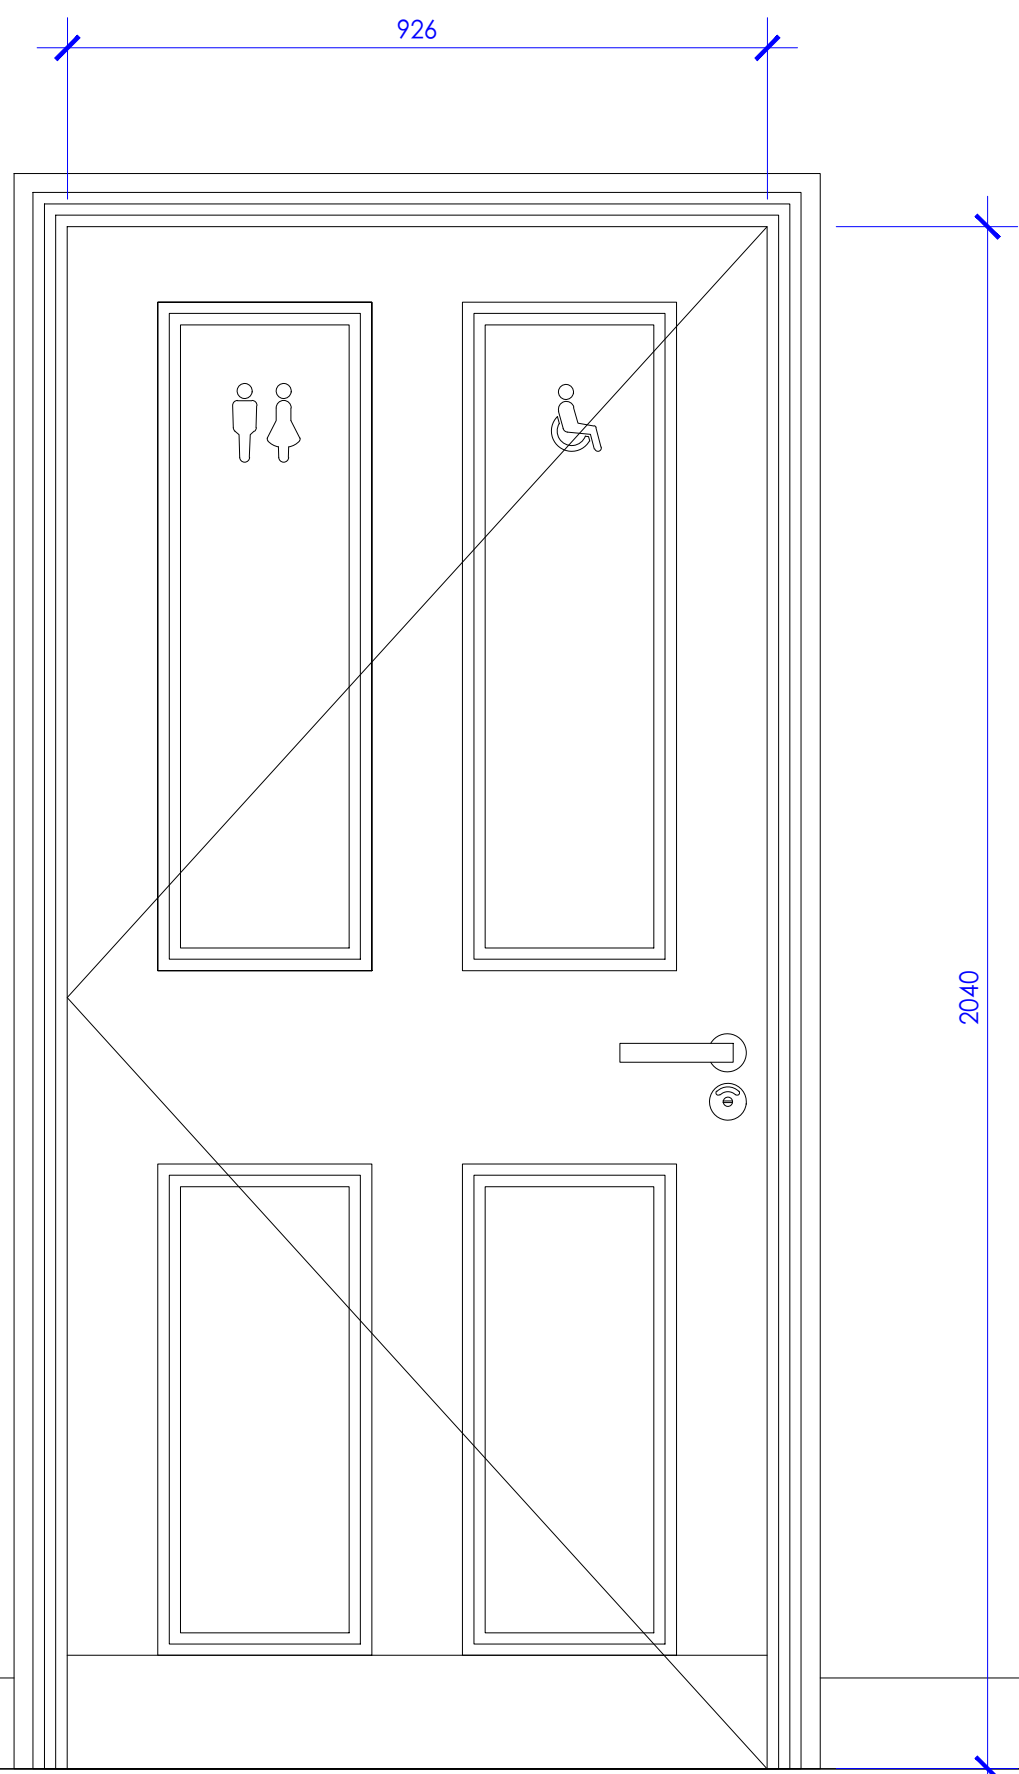

NEW DOORS

D06
R5 Disabled Toilet

4-panel door, design to match original door D12. White painted
Part M compliant Lever on rose handle
Antique brass finish

D07
R6 Table Store

White laminated double door.
Lever on rose handle
Antique brass finish

D08
R7 Corridor

4-panel door, design to match original door D12. White painted
Push Plate/ Pull Handle
Antique brass finish

D09
R12 Store

White laminated double door.
Lever on rose handle
Antique brass finish

NOTE: All dimensions shown are indicative, they must be checked on site prior to construction.