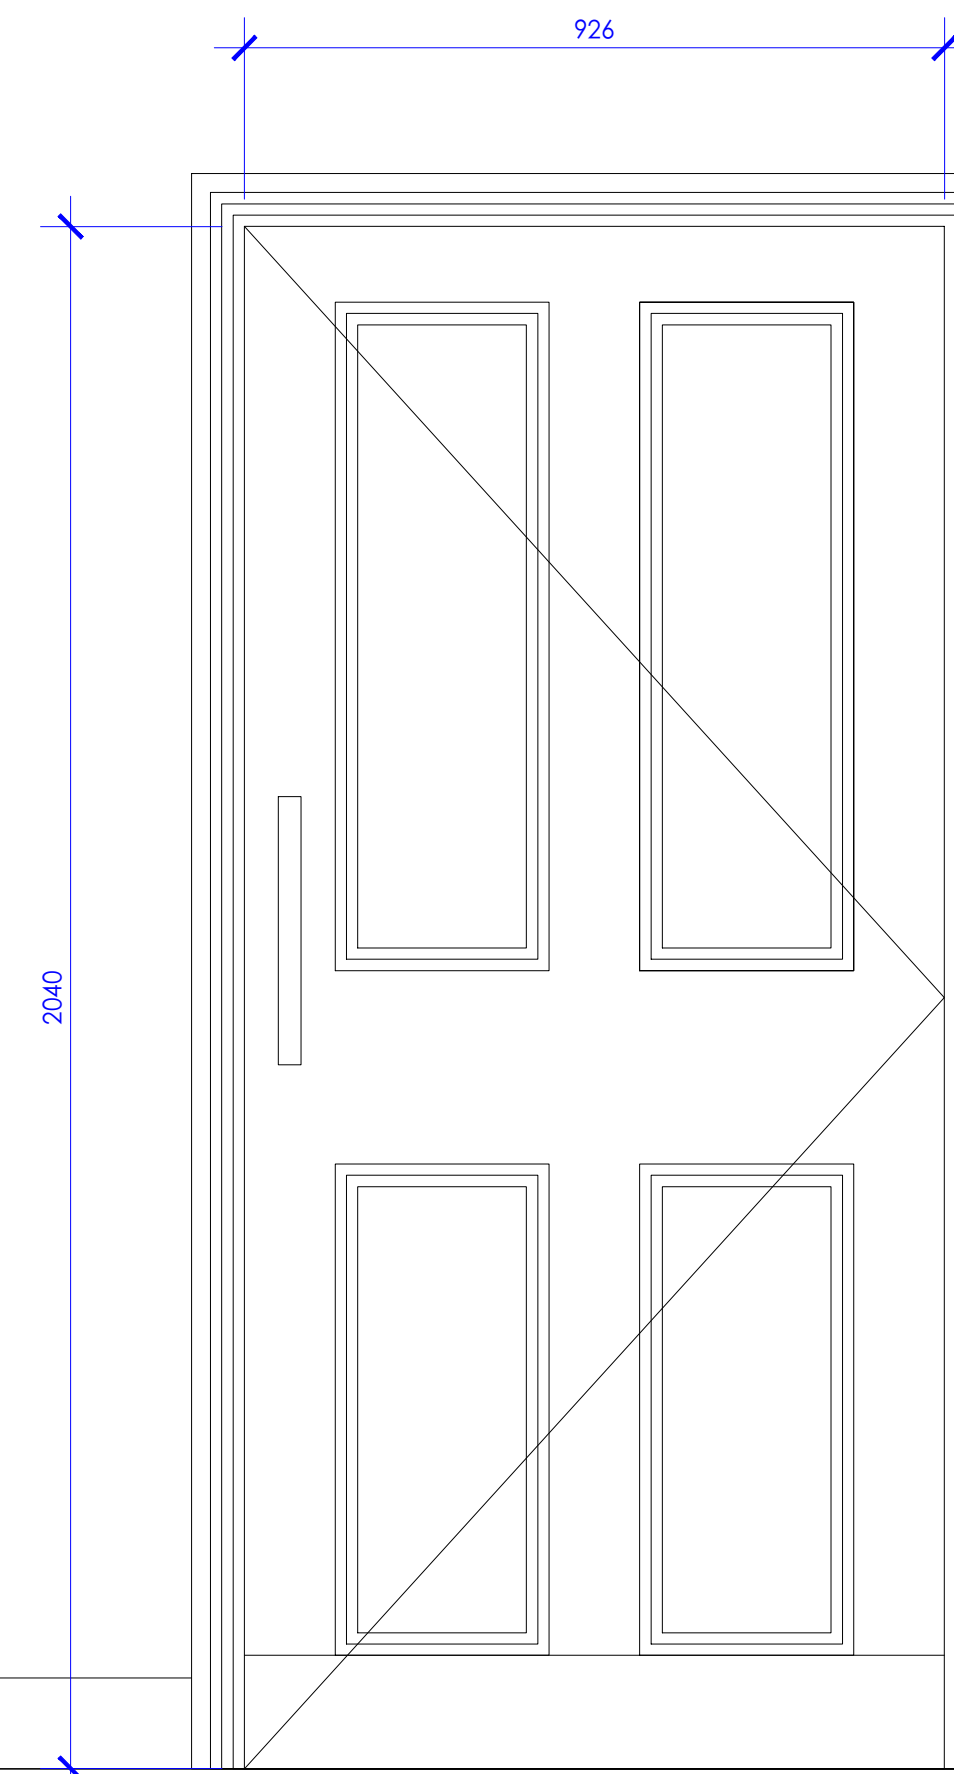

NEW DOORS

D06
R5 Disabled Toilet

4-panel door, design to match original door D12. White painted
Part M compliant Lever on rose handle
Antique brass finish

D07
R6 Table Store

White laminated double door.
Lever on rose handle
Antique brass finish

D08
R7 Corridor

4-panel door, design to match original door D12. White painted
Push Plate/ Pull Handle
Antique brass finish

D09
R12 Store

White laminated double door.
Lever on rose handle
Antique brass finish

NOTE: All dimensions shown are indicative, they must be checked on site prior to construction.