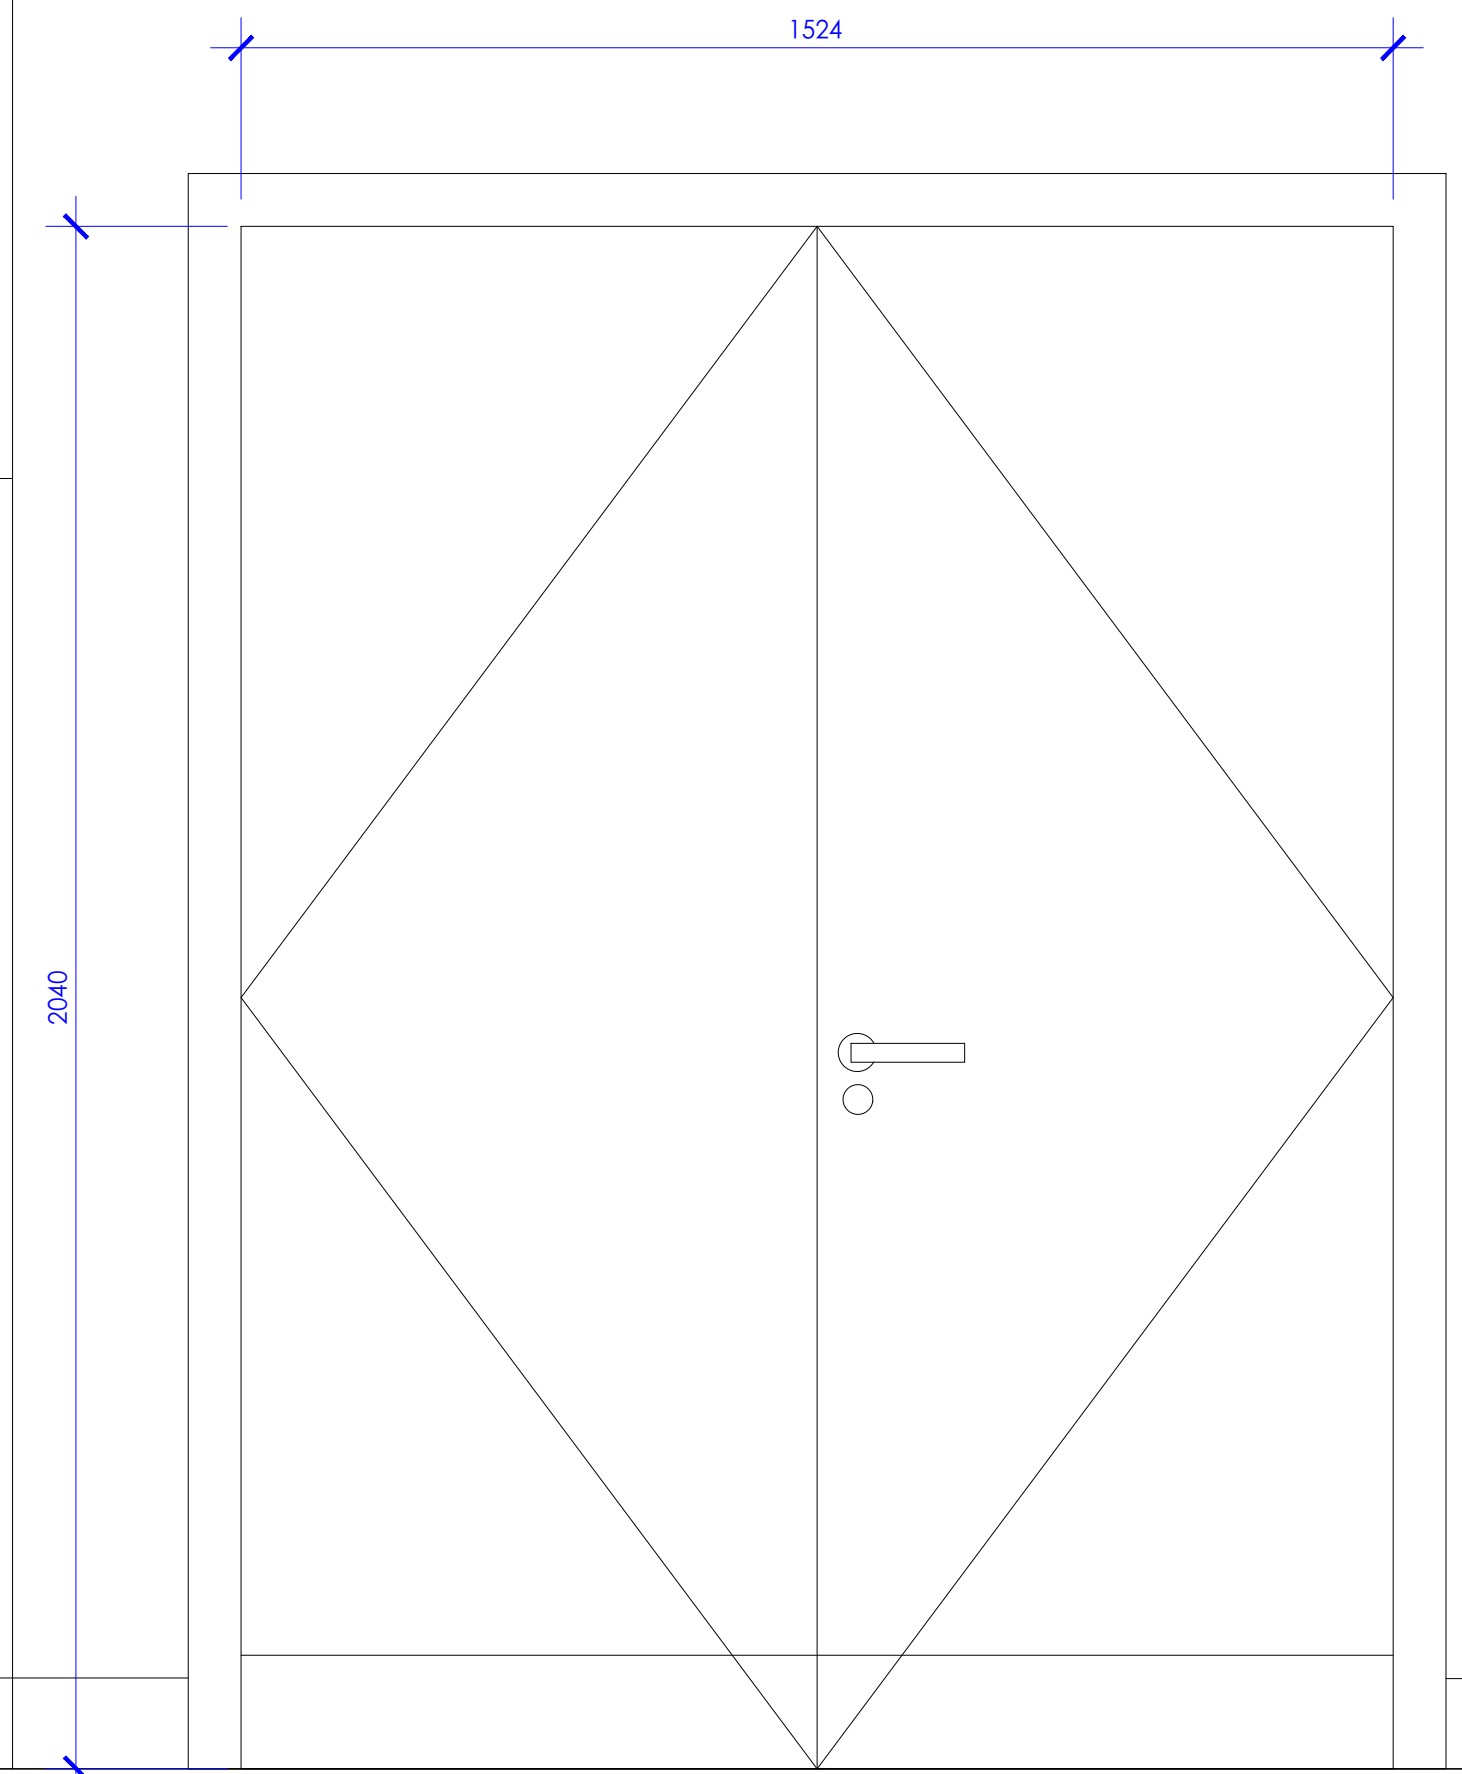

NEW DOORS

D06
R5 Disabled Toilet

4-panel door, design to match original door D12. White painted
Part M compliant Lever on rose handle
Antique brass finish

D07
R6 Table Store

White laminated double door.
Lever on rose handle
Antique brass finish

D08
R7 Corridor

4-panel door, design to match original door D12. White painted
Push Plate/ Pull Handle
Antique brass finish

D09
R12 Store

White laminated double door.
Lever on rose handle
Antique brass finish

NOTE: All dimensions shown are indicative, they must be checked on site prior to construction.