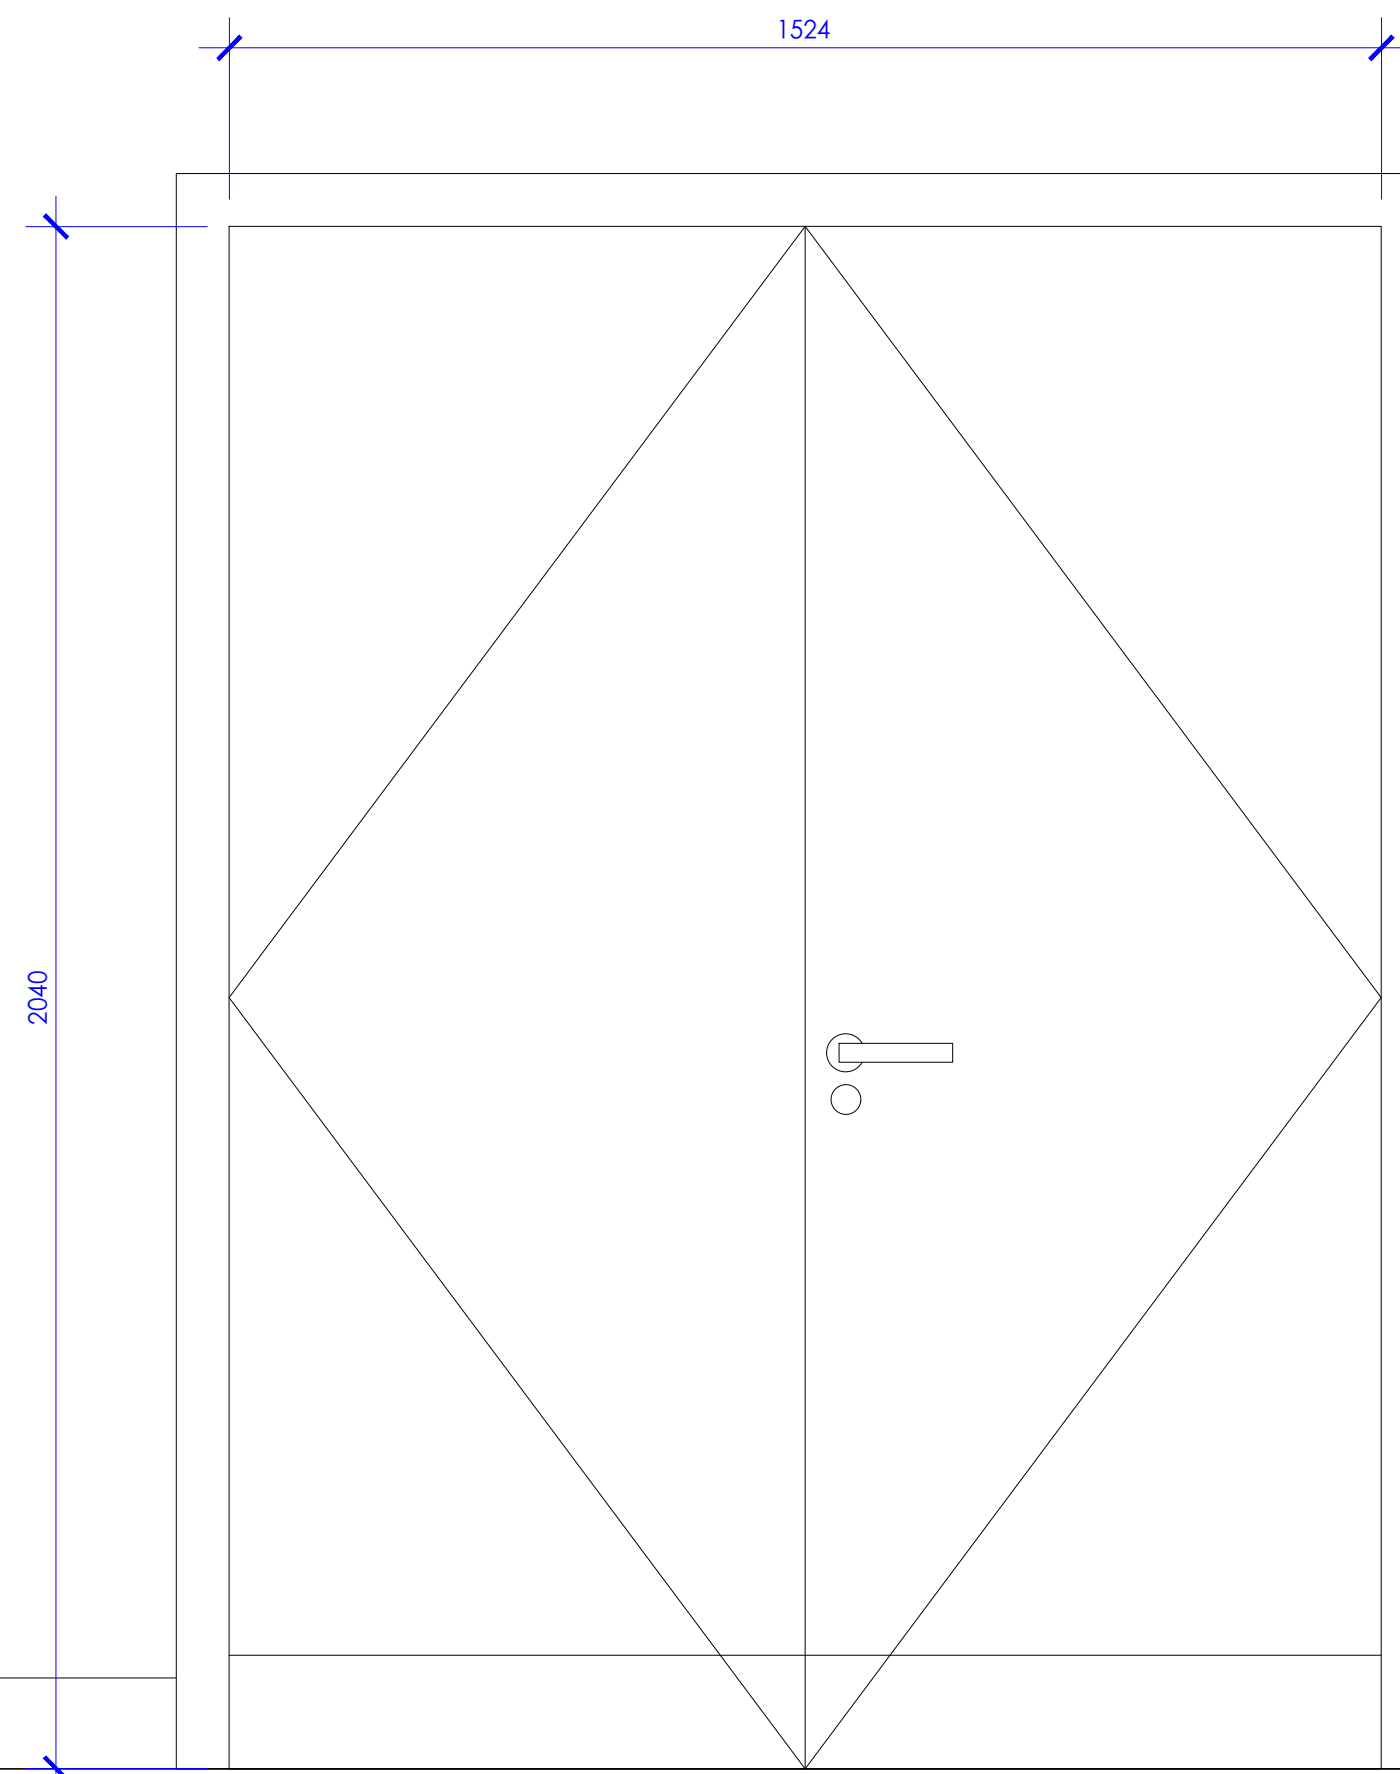

NEW DOORS

D06
R5 Disabled Toilet

4-panel door, design to match original door D12. White painted
Part M compliant Lever on rose handle
Antique brass finish

D07
R6 Table Store

White laminated double door.
Lever on rose handle
Antique brass finish

D08
R7 Corridor

4-panel door, design to match original door D12. White painted
Push Plate/ Pull Handle
Antique brass finish

D09
R12 Store

White laminated double door.
Lever on rose handle
Antique brass finish

NOTE: All dimensions shown are indicative, they must be checked on site prior to construction.