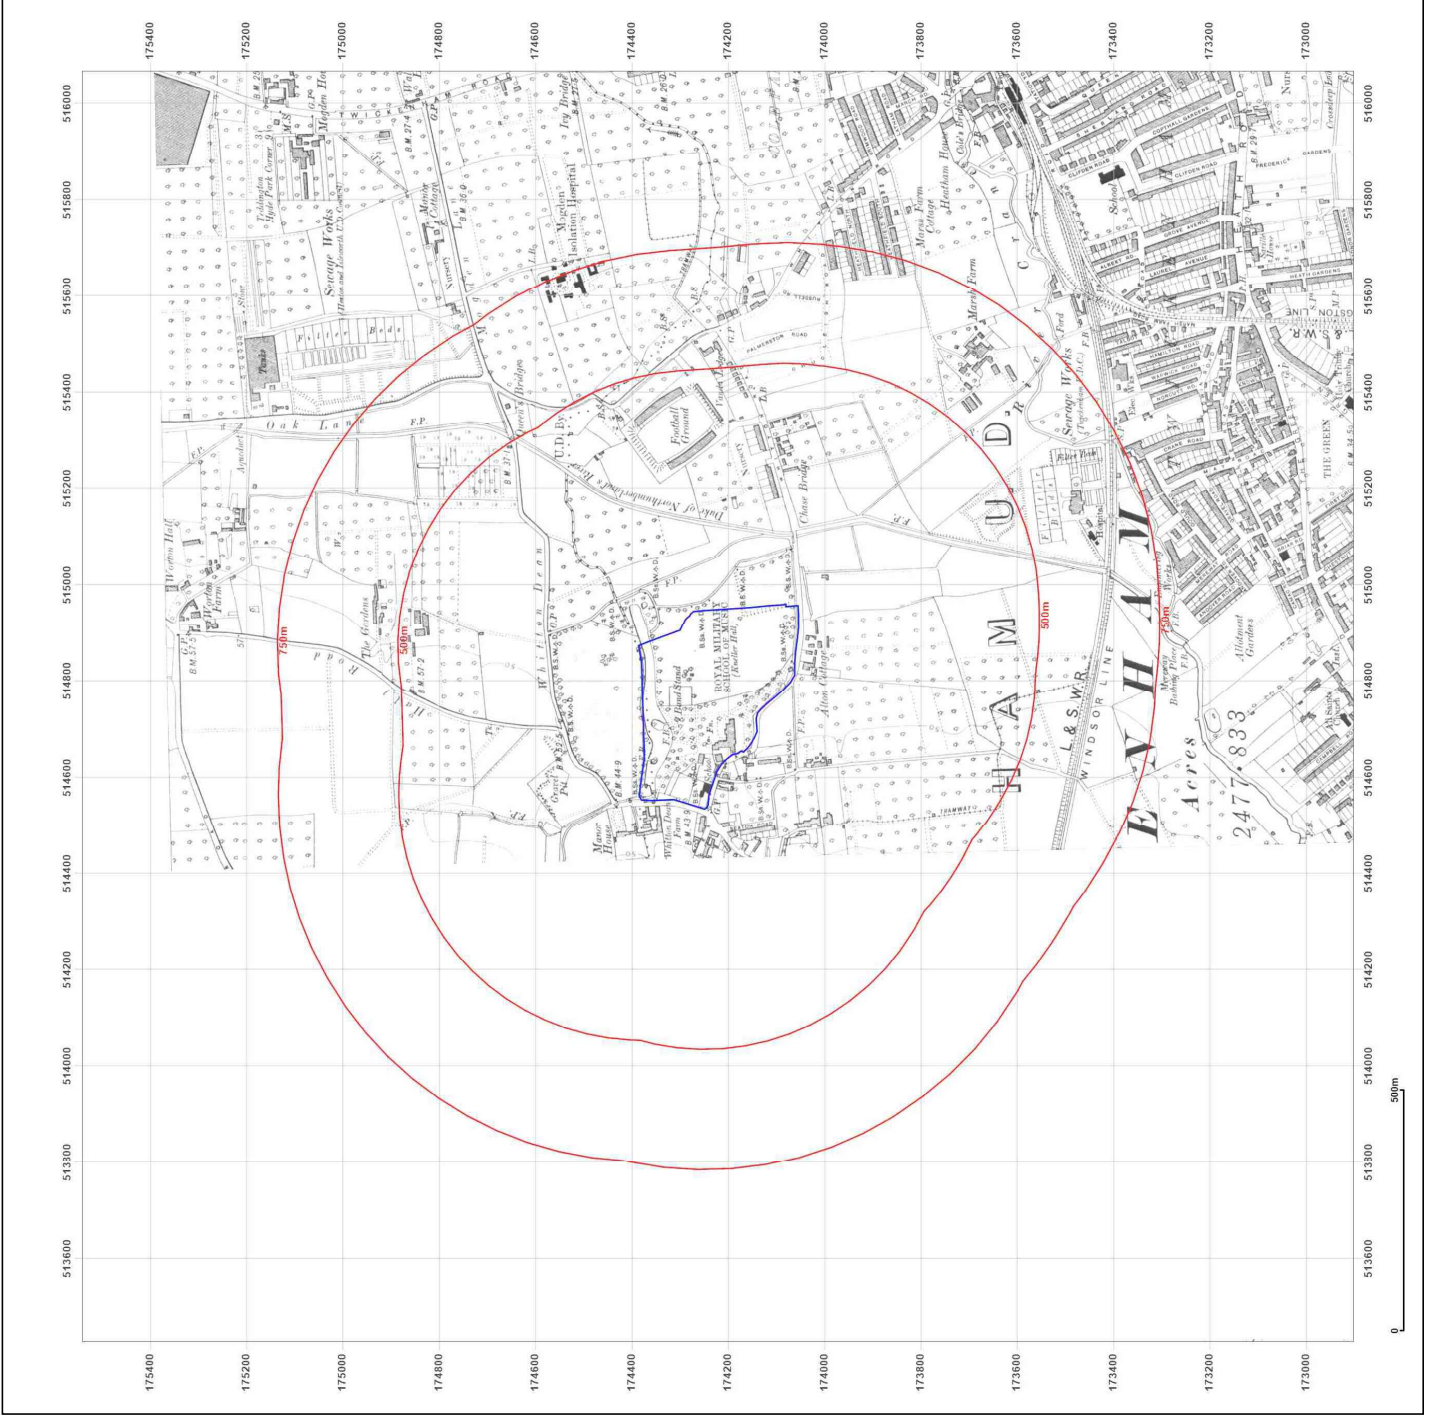

Site Details:

FLAT, KNELLER HALL ROYAL MILITARY SCHOOL OF MUSIC, KNELLER ROAD, TWICKENHAM, TW2 7DU

Client Ref: P4134J12485-1
Report Ref: JOMAS-8446055
Grid Ref: 514746; 174220

Map Name: County Series

Map date: 1912

Scale: 1:10,560

Printed at: 1:10,560

Surveyed 1864
Revised 1912
Edition N/A
Copyright N/A
Levelled N/A

Surveyed 1866
Revised 1912
Edition N/A
Copyright N/A
Levelled N/A

Produced by
Groundsure Insights
T: 08444 159000
E: info@groundsure.com
W: www.groundsure.com

© Crown copyright and database rights 2021 Ordnance Survey 100035207

Production date: 13 January 2022

Map legend available at:
www.groundsure.com/sites/default/files/groundsure_legend.pdf