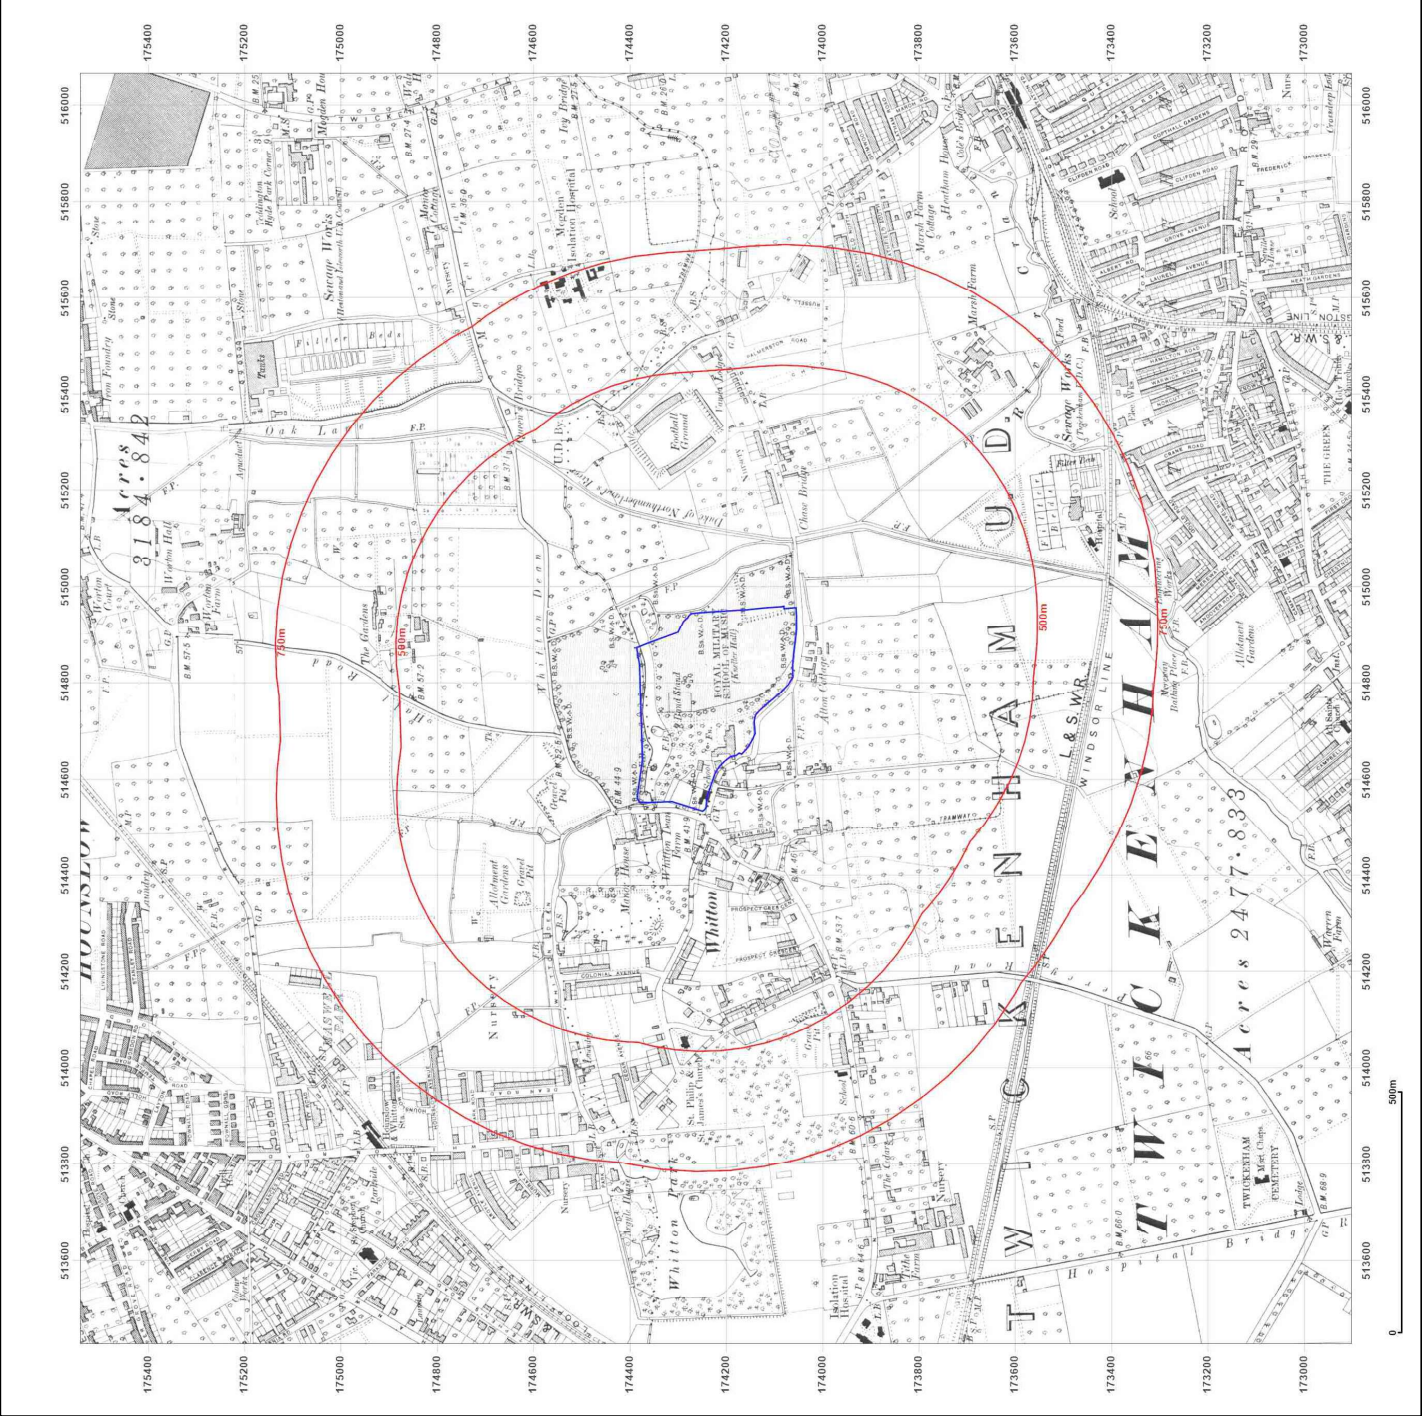

Site Details:

FLAT, KNELLER HALL ROYAL MILITARY SCHOOL OF MUSIC, KNELLER ROAD, TWICKENHAM, TW2 7DU

Client Ref: P4134J12485-1
Report Ref: JOMAS-8446055
Grid Ref: 514746, 174220

Map Name: County Series

Map date: 1912

Scale: 1:10,560

Printed at: 1:10,560

Surveyed 1866
Revised 1912
Edition N/A
Copyright N/A
Levelled N/A

Surveyed 1863
Revised 1912
Edition N/A
Copyright N/A
Levelled N/A

Surveyed 1864
Revised 1912
Edition N/A
Copyright N/A
Levelled N/A

Produced by
Groundsure Insights
T: 08444 159000
E: info@groundsure.com
W: www.groundsure.com

© Crown copyright and database rights 2021 Ordnance Survey 100035207

Production date: 13 January 2022

Map legend available at:
www.groundsure.com/sites/default/files/groundsure_legend.pdf