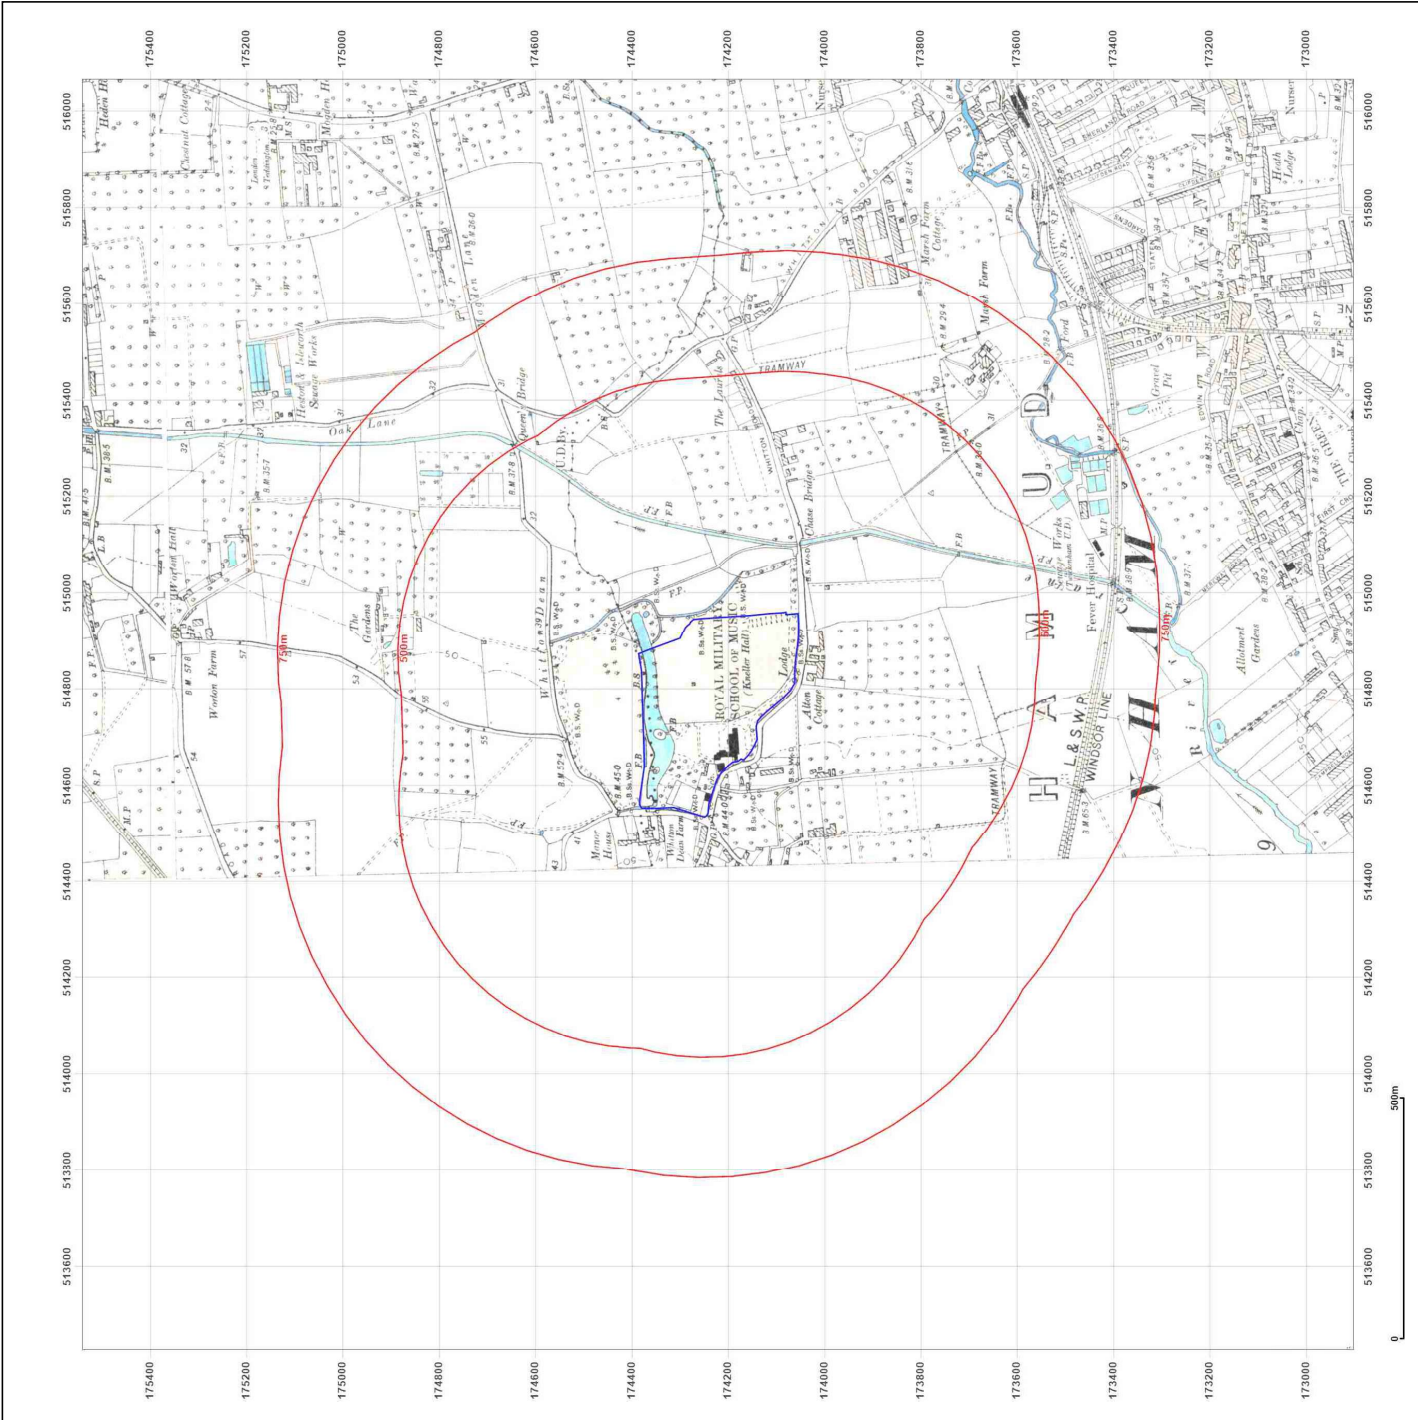

Site Details:

FLAT, KNELLER HALL ROYAL MILITARY SCHOOL OF MUSIC, KNELLER ROAD, TWICKENHAM, TW2 7DU

Client Ref: P4134J12485-1
Report Ref: JOMAS-8446055
Grid Ref: 514746, 174220

Map Name: County Series

Map date: 1894-1897

Scale: 1:10,560

Printed at: 1:10,560

Surveyed 1866
Revised 1894
Edition N/A
Copyright N/A
Levelled N/A

Surveyed 1865
Revised 1894
Edition 1894
Copyright N/A
Levelled N/A

Surveyed 1868
Revised 1894
Edition N/A
Copyright N/A
Levelled N/A

Produced by
Groundsure Insights
T: 08444 159000
E: info@groundsure.com
W: www.groundsure.com

© Crown copyright and database rights 2021 Ordnance Survey 100035207

Production date: 13 January 2022