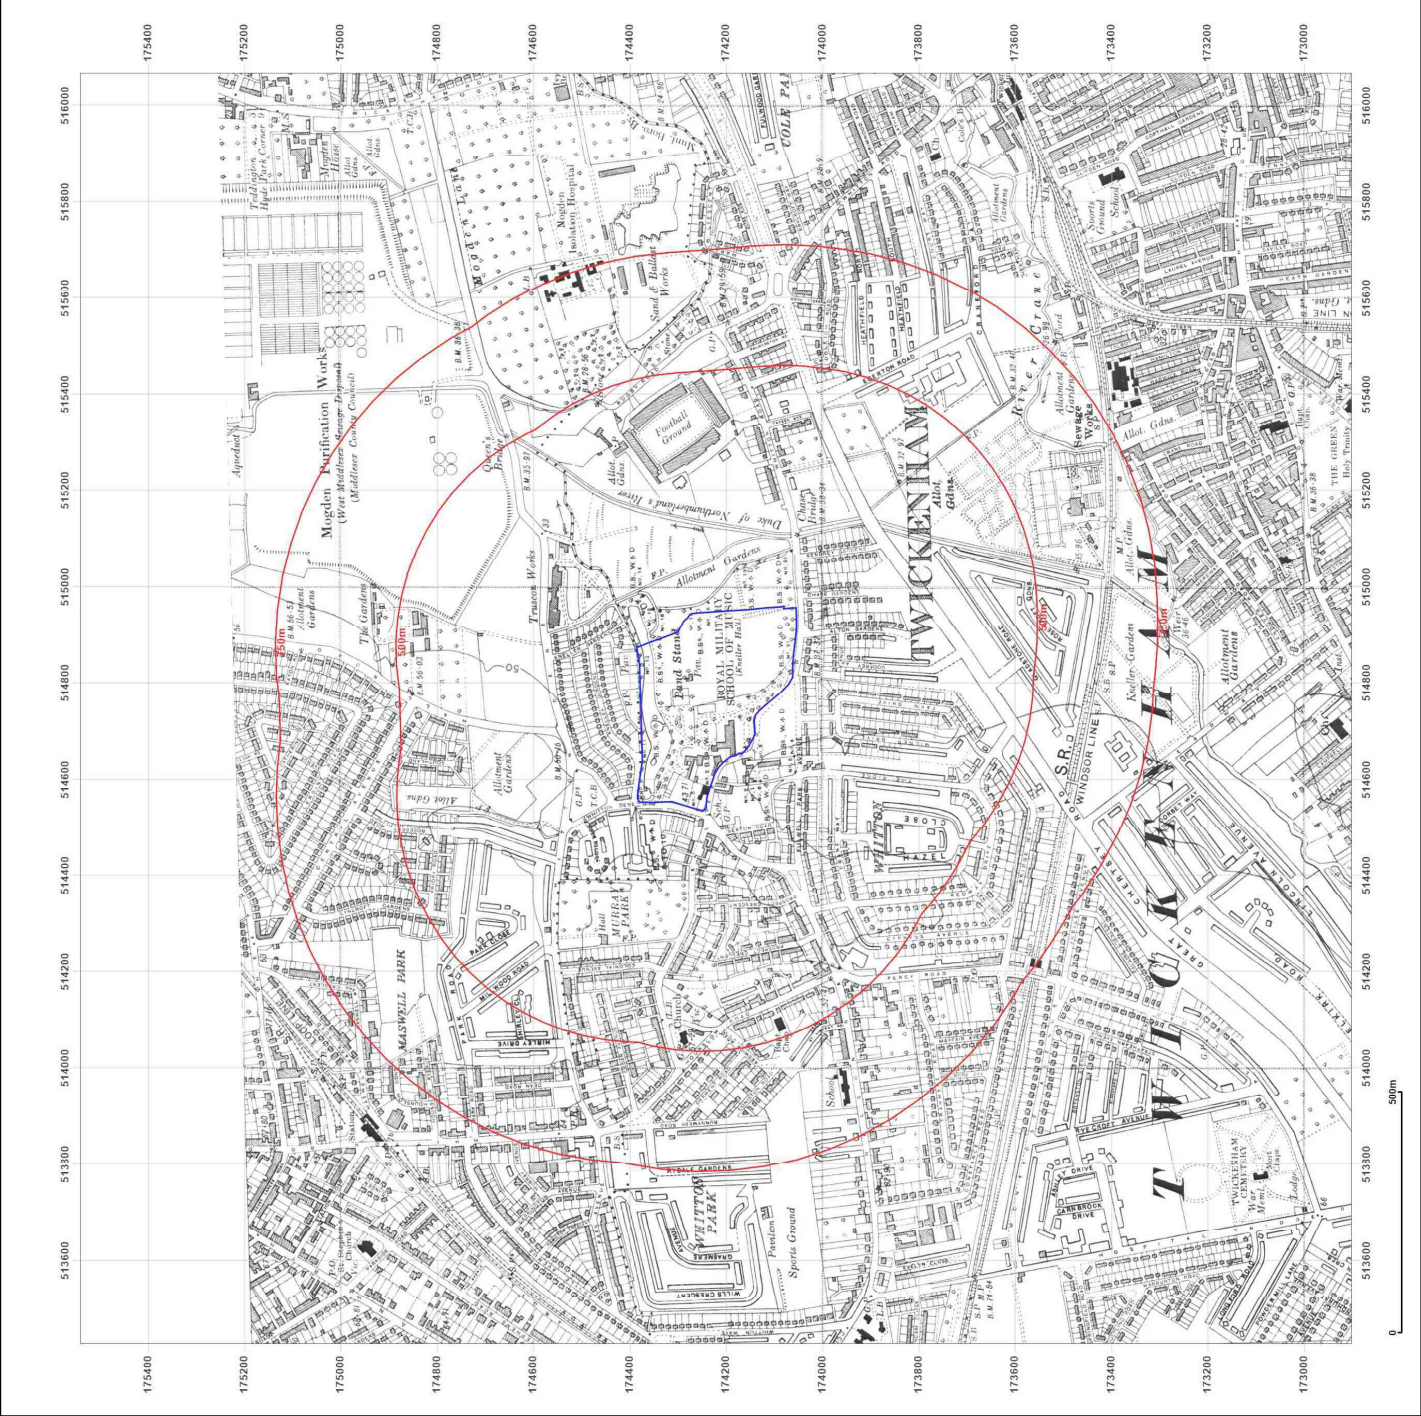

Site Details:

FLAT, KNELLER HALL ROYAL MILITARY SCHOOL OF MUSIC, KNELLER ROAD, TWICKENHAM, TW2 7DU

Client Ref: P4134J12485-1
Report Ref: JOMAS-8446055
Grid Ref: 514746, 174220

Map Name: County Series

Map date: 1938

Scale: 1:10,560

Printed at: 1:10,560

Surveyed 1863
Revised 1938
Edition N/A
Copyright N/A
Levelled N/A

Surveyed 1864
Revised 1938
Edition N/A
Copyright N/A
Levelled N/A

Produced by
Groundsure Insights
T: 08444 159000
E: info@groundsure.com
W: www.groundsure.com

© Crown copyright and database rights 2021 Ordnance Survey 100035207
Production date: 13 January 2022

Map legend available at:
www.groundsure.com/sites/default/files/groundsure_legend.pdf