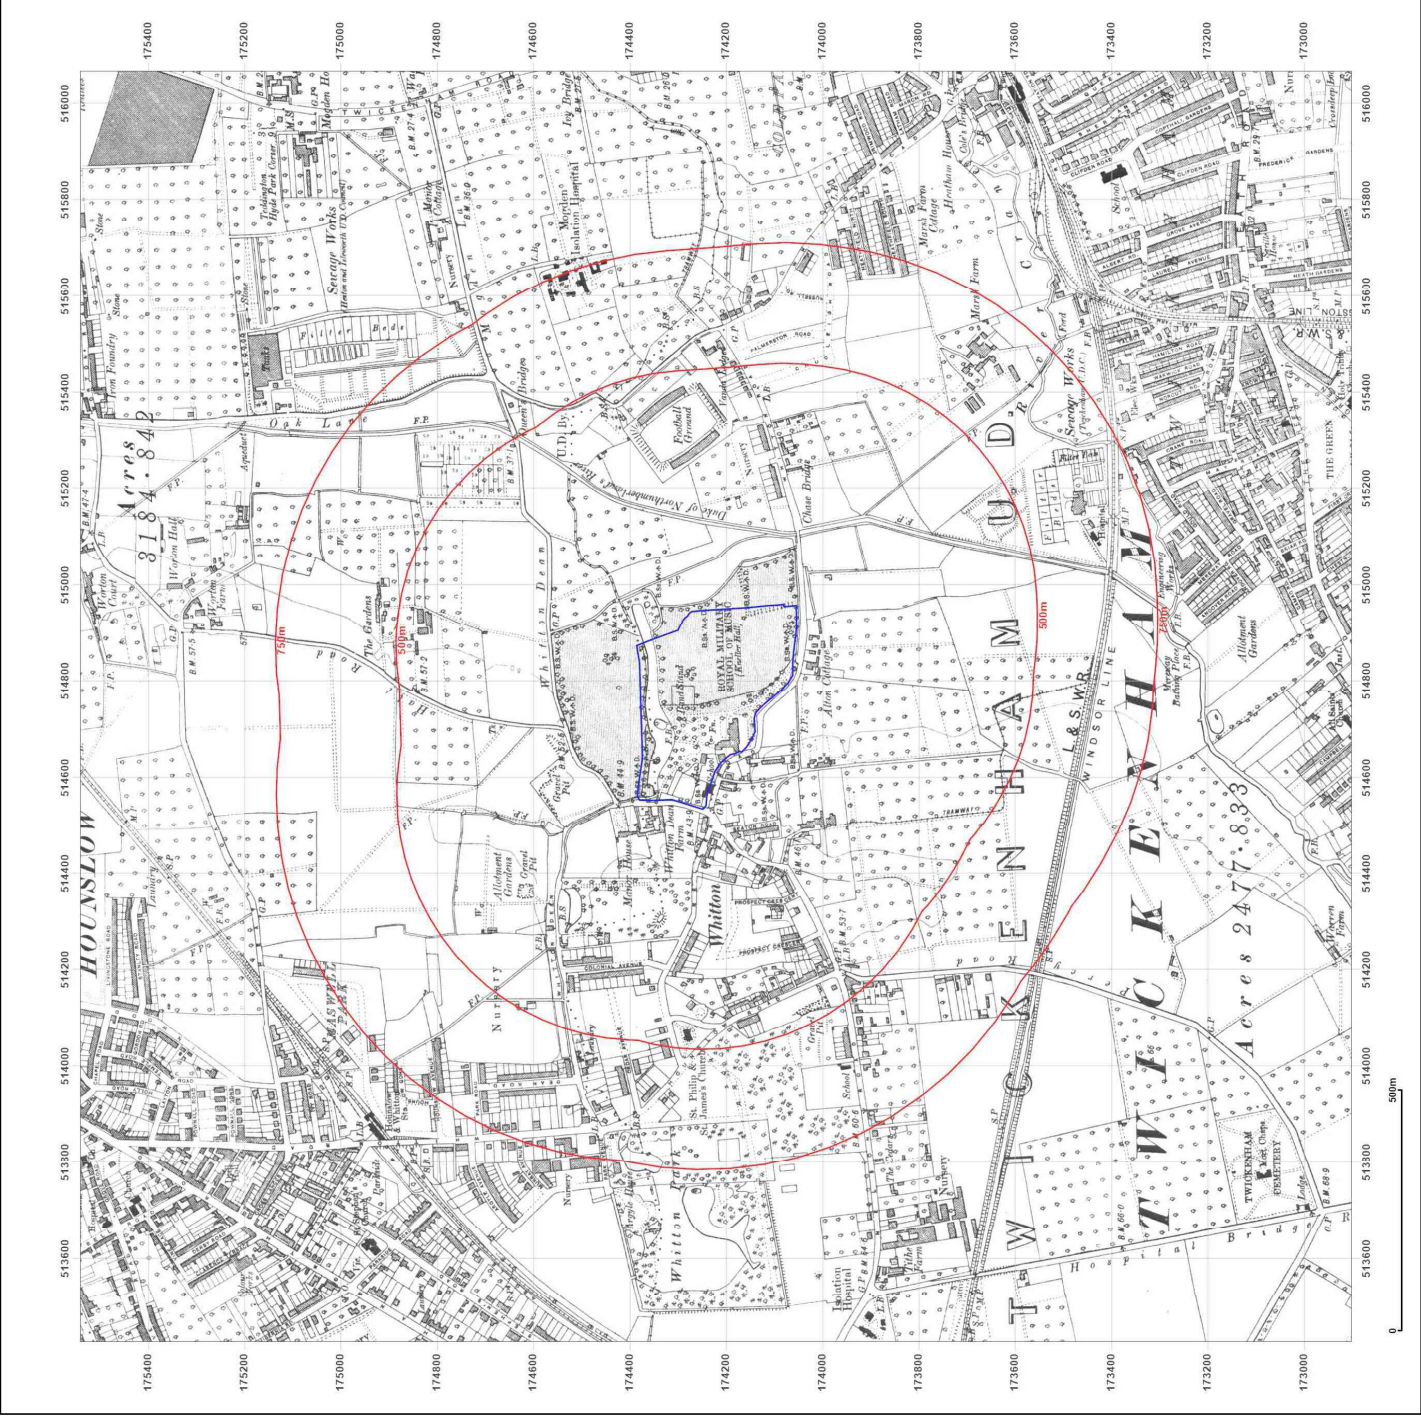

Produced by
Groundsure Insights
T: 08444 159000
E: info@groundsure.com
W: www.groundsure.com

© Crown copyright and database rights 2021 Ordnance Survey 100035207

Production date: 13 January 2022

Map legend available at:
www.groundsure.com/sites/default/files/groundsure_legend.pdf