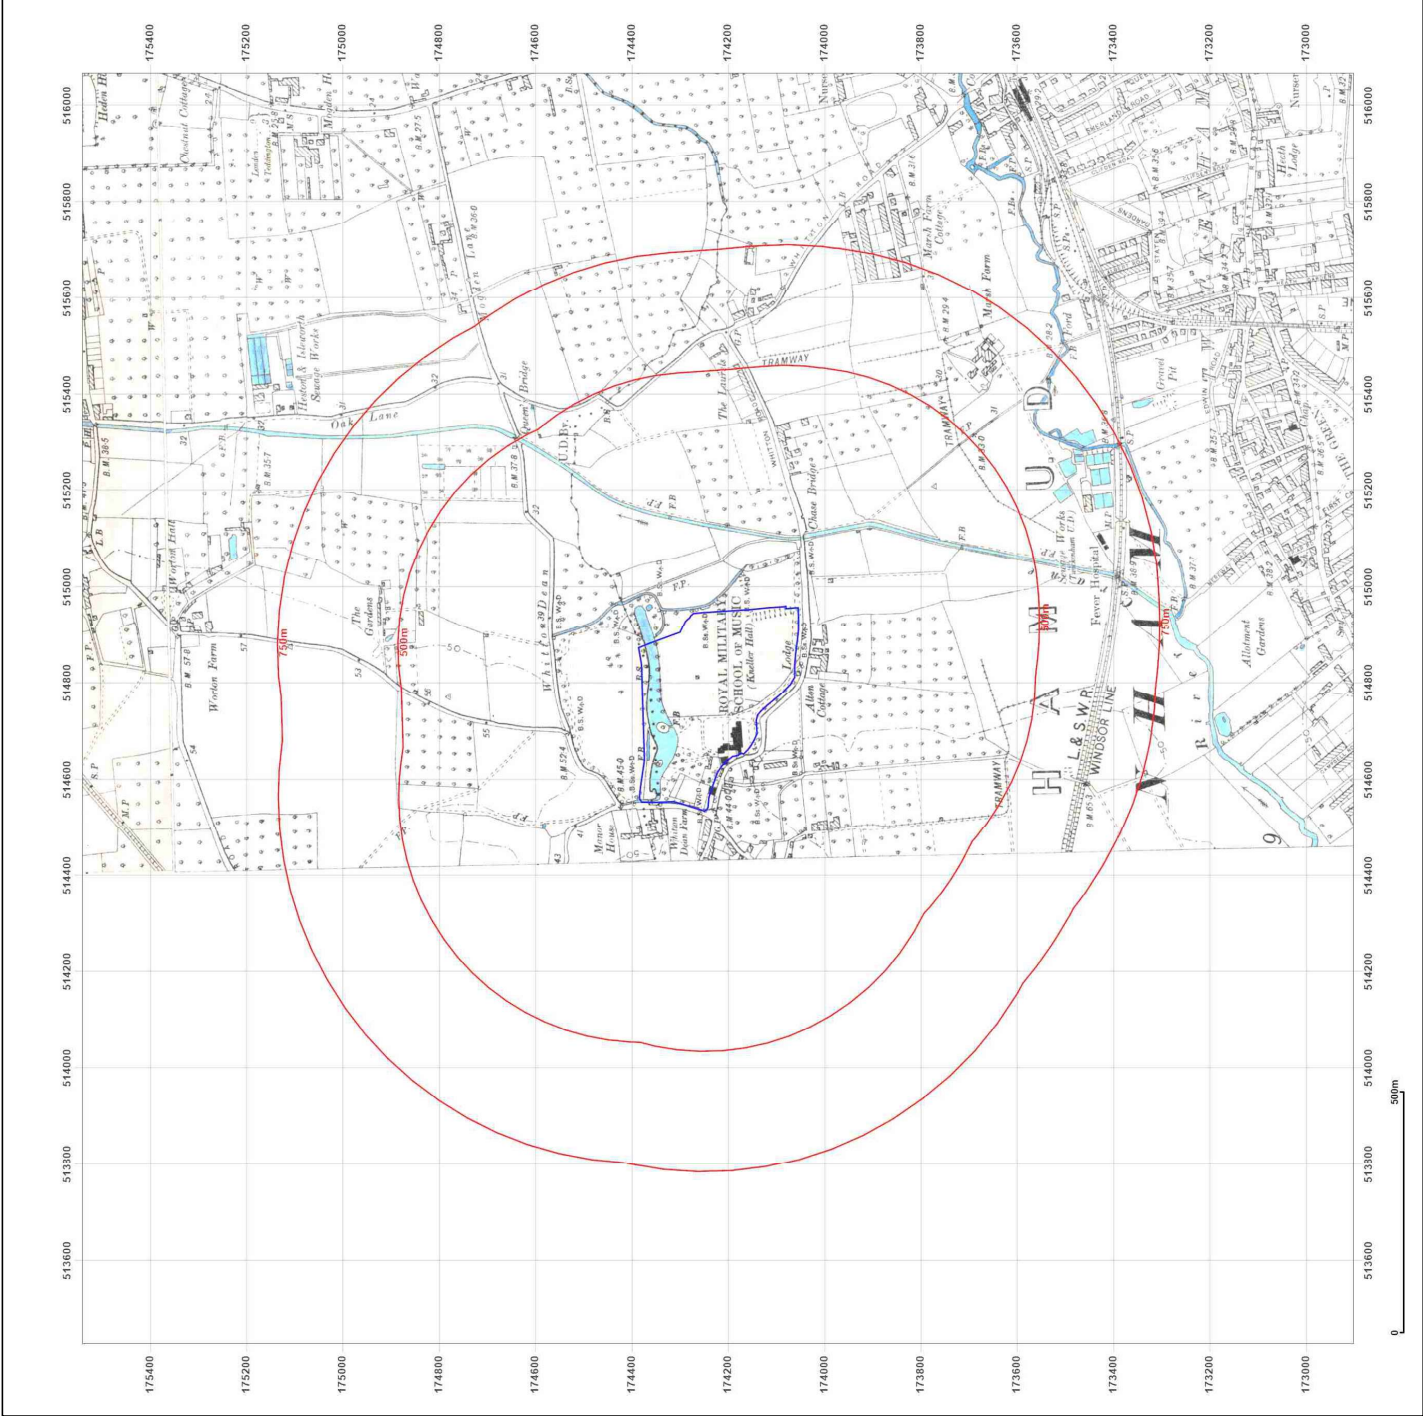

Produced by
Groundsure Insights
T: 08444 159000
E: info@groundsure.com
W: www.groundsure.com

© Crown copyright and database rights 2021 Ordnance Survey 100035207

Production date: 13 January 2022

Map legend available at:
www.groundsure.com/sites/default/files/groundsure_legend.pdf