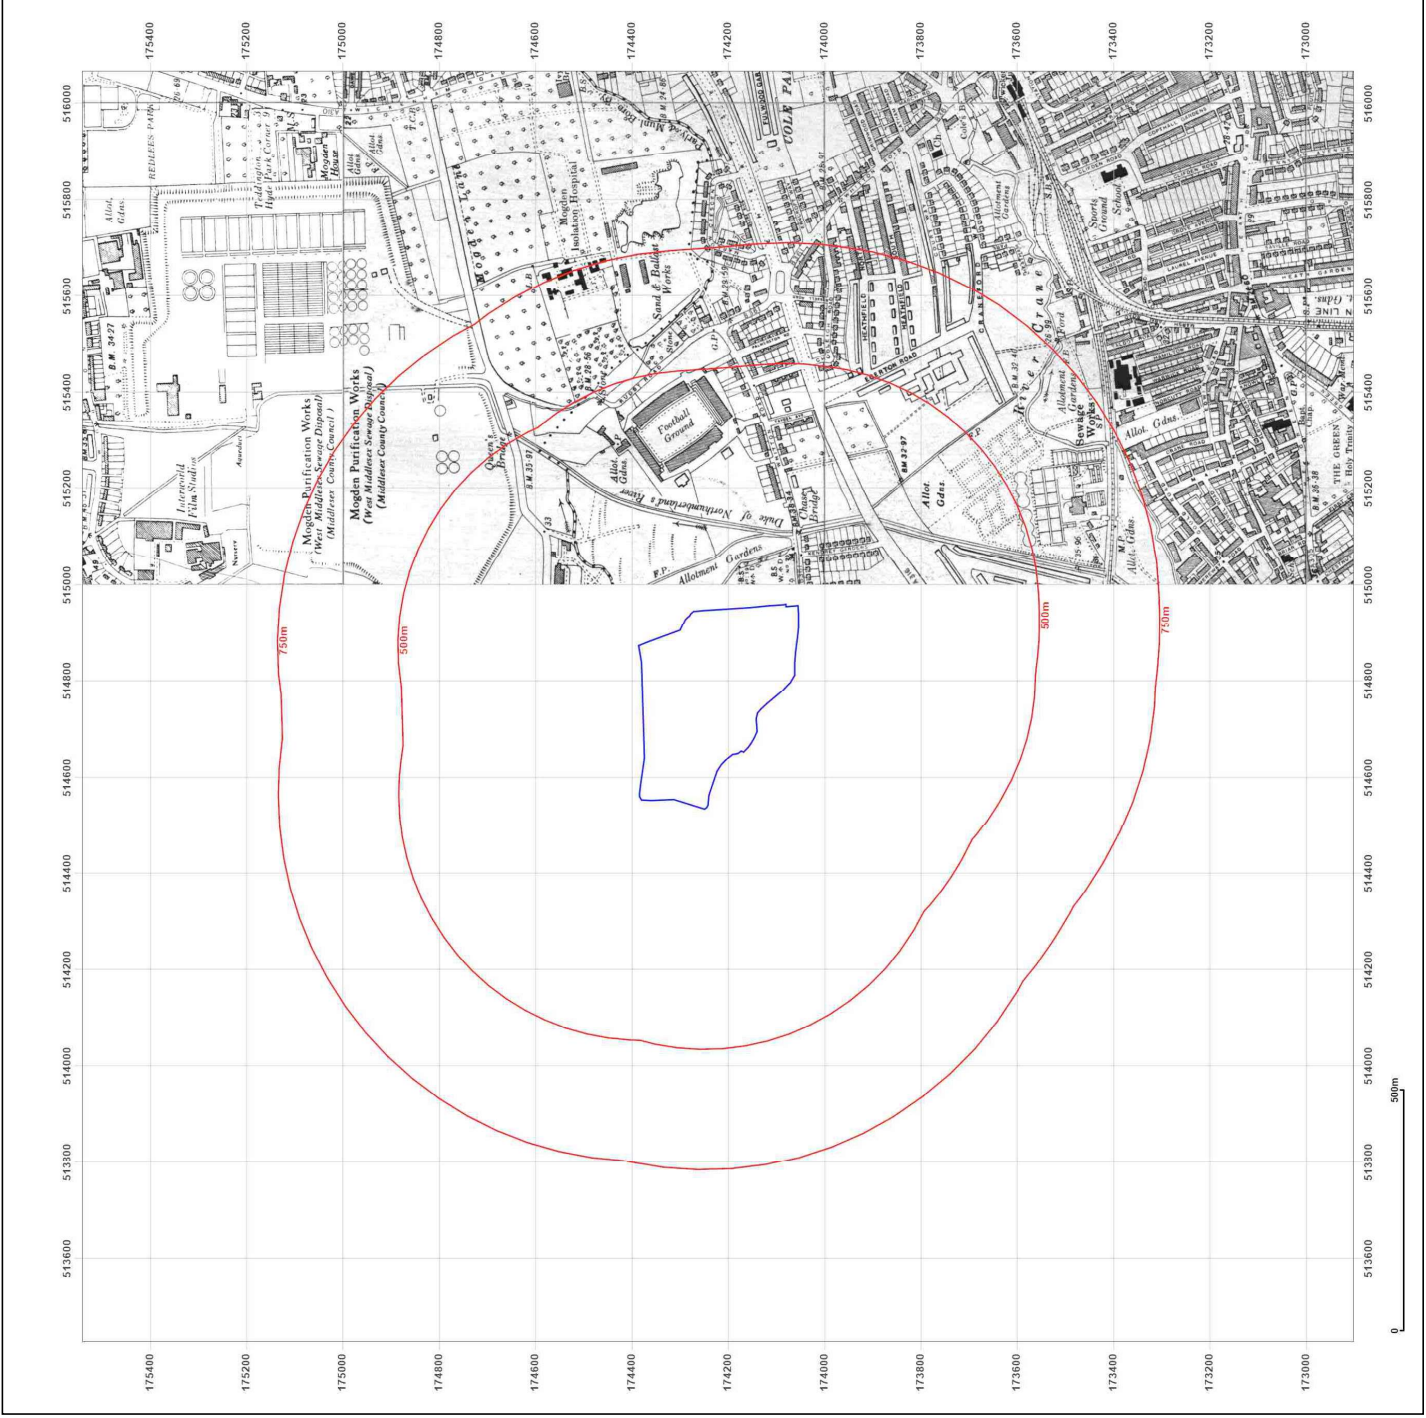

Site Details:

FLAT, KNELLER HALL ROYAL MILITARY SCHOOL OF MUSIC, KNELLER ROAD, TWICKENHAM, TW2 7DU

Client Ref: P4134J12485-1
Report Ref: JOMAS-8446055
Grid Ref: 514746, 174220

Map Name: Provisional

Map date: 1948

Scale: 1:10,560

Printed at: 1:10,560

Surveyed 1940
 Revised 1948
 Edition N/A
 Copyright N/A
 Levelled 1934

Surveyed 1940
 Revised 1948
 Edition N/A
 Copyright N/A
 Levelled N/A

Produced by
 Groundsure Insights
 T: 08444 159000
 E: info@groundsure.com
 W: www.groundsure.com

© Crown copyright and database rights 2021 Ordnance Survey 100035207

Production date: 13 January 2022

Map legend available at:

www.groundsure.com/sites/default/files/groundsure_legend.pdf

Site Details:

FLAT, KNELLER HALL ROYAL MILITARY SCHOOL OF MUSIC, KNELLER ROAD, TWICKENHAM, TW2 7DU