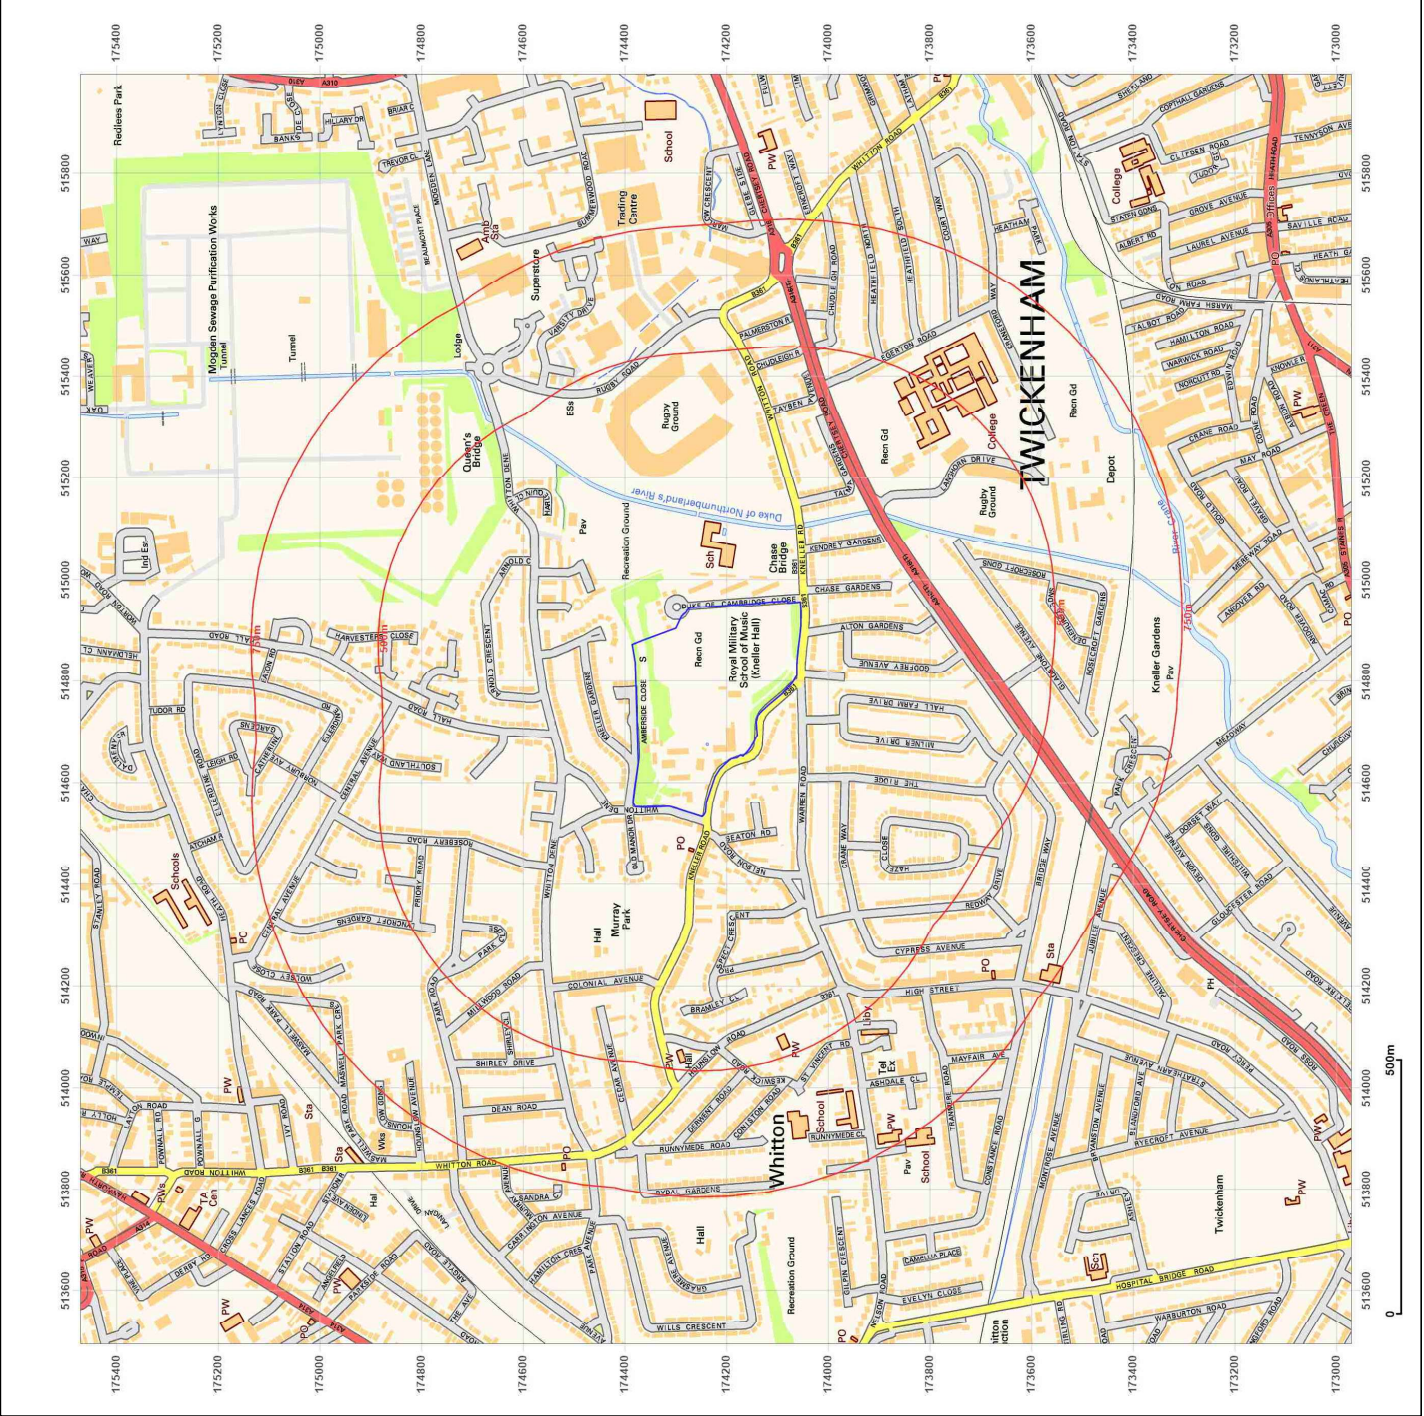

Site Details:

FLAT, KNELLER HALL ROYAL MILITARY SCHOOL OF MUSIC, KNELLER ROAD, TWICKENHAM, TW2 7DU

Client Ref: P4134JJ2485-1
Report Ref: JOMAS-8446055
Grid Ref: 514746, 174220

Map Name: National Grid

Map date: 2001

Scale: 1:10,000

Printed at: 1:10,000

2001

Produced by
Groundsure Insights
T: 08444 159000
E: info@groundsure.com
W: www.groundsure.com

© Crown copyright and database rights 2021 Ordnance Survey 100035207

Production date: 13 January 2022

Map legend available at:
www.groundsure.com/sites/default/files/groundsure_legend.pdf