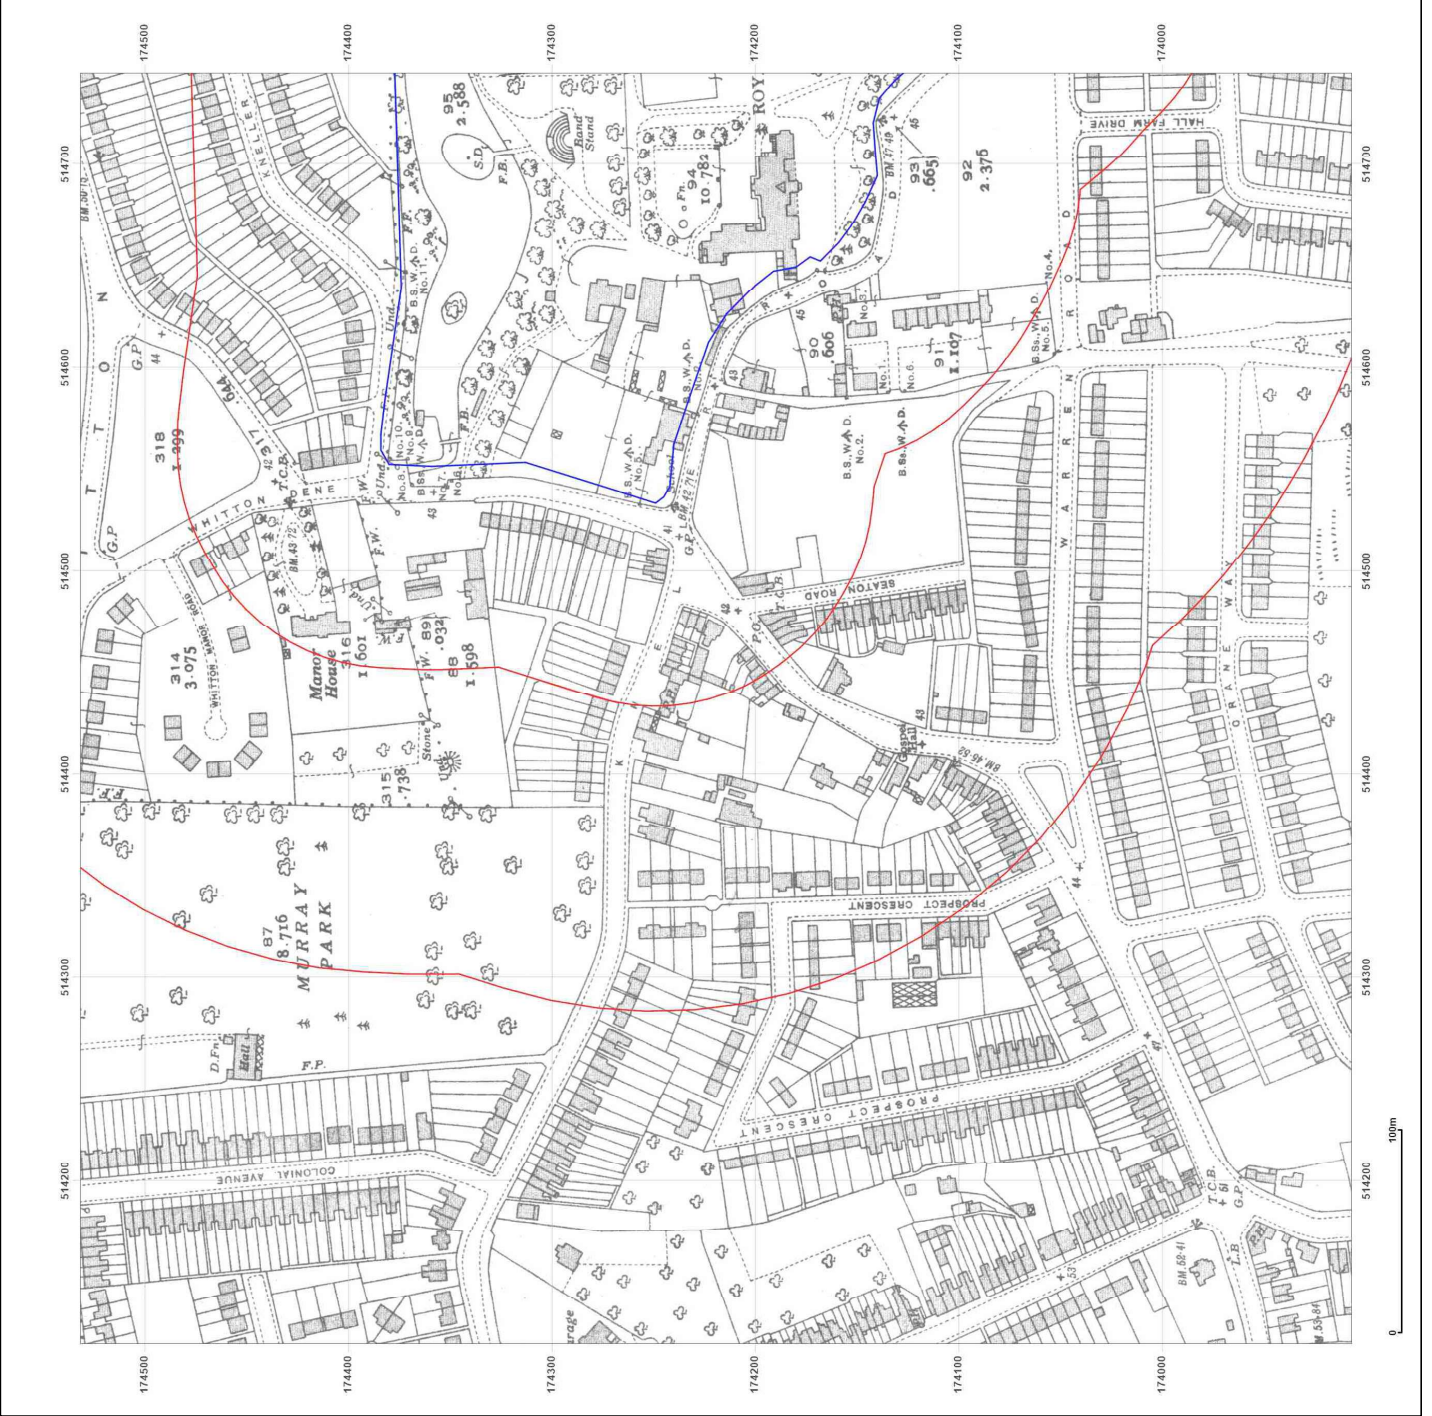

Site Details:

FLAT, KNELLER HALL ROYAL MILITARY SCHOOL OF MUSIC, KNELLER ROAD, TWICKENHAM, TW2 7DU

Client Ref: P4134J12485-1
Report Ref: JOMAS-8446055_LS_1_1
Grid Ref: 514432, 174219

Map Name: County Series

Map date: 1934

Scale: 1:2,500

Printed at: 1:2,500

Surveyed 1934
Revised 1934
Edition N/A
Copyright N/A
Levelled N/A

Produced by
Groundsure Insights
T: 08444 159000
E: info@groundsure.com
W: www.groundsure.com

© Crown copyright and database rights 2021 Ordnance Survey 100035207

Production date: 13 January 2022

Map legend available at:
www.groundsure.com/sites/default/files/groundsure_legend.pdf