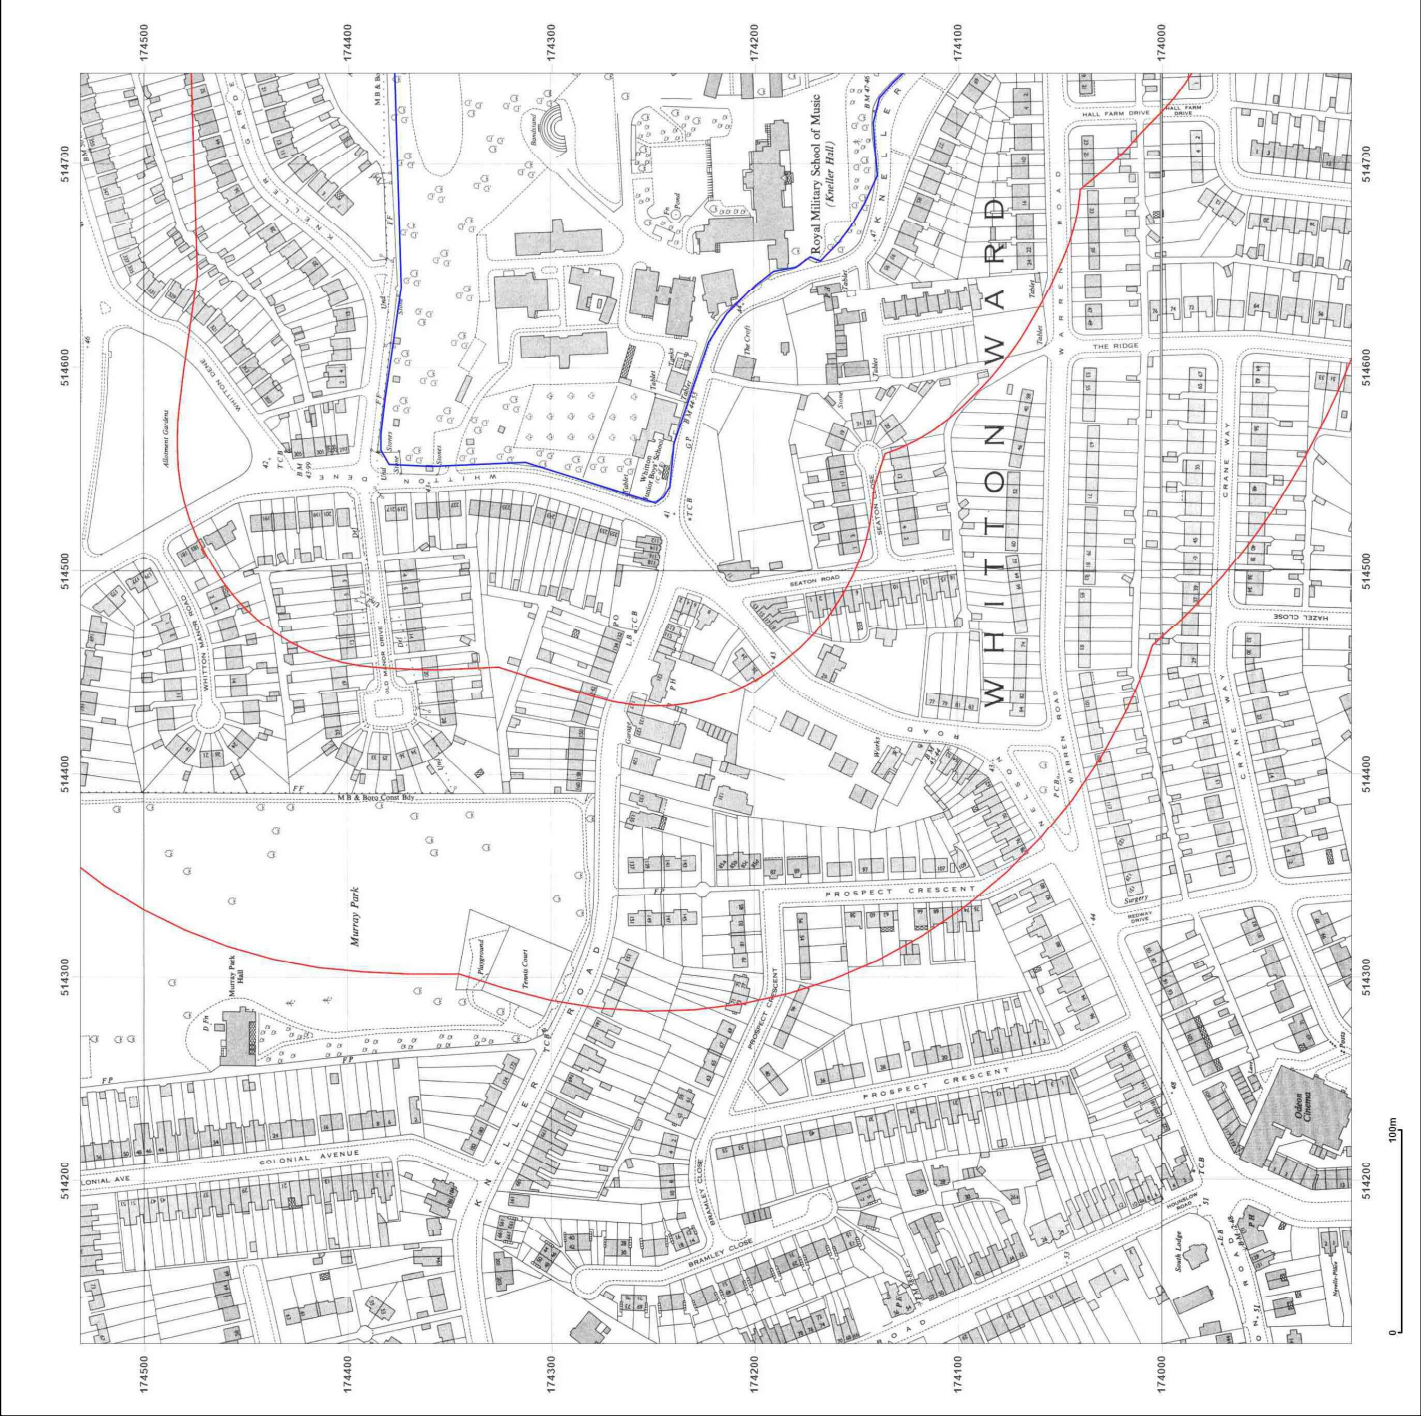

Produced by
Groundsure Insights
T: 08444 159000
E: info@groundsure.com
W: www.groundsure.com

© Crown copyright and database rights 2021 Ordnance Survey 100035207

Production date: 13 January 2022

Map legend available at:
www.groundsure.com/sites/default/files/groundsure_legend.pdf