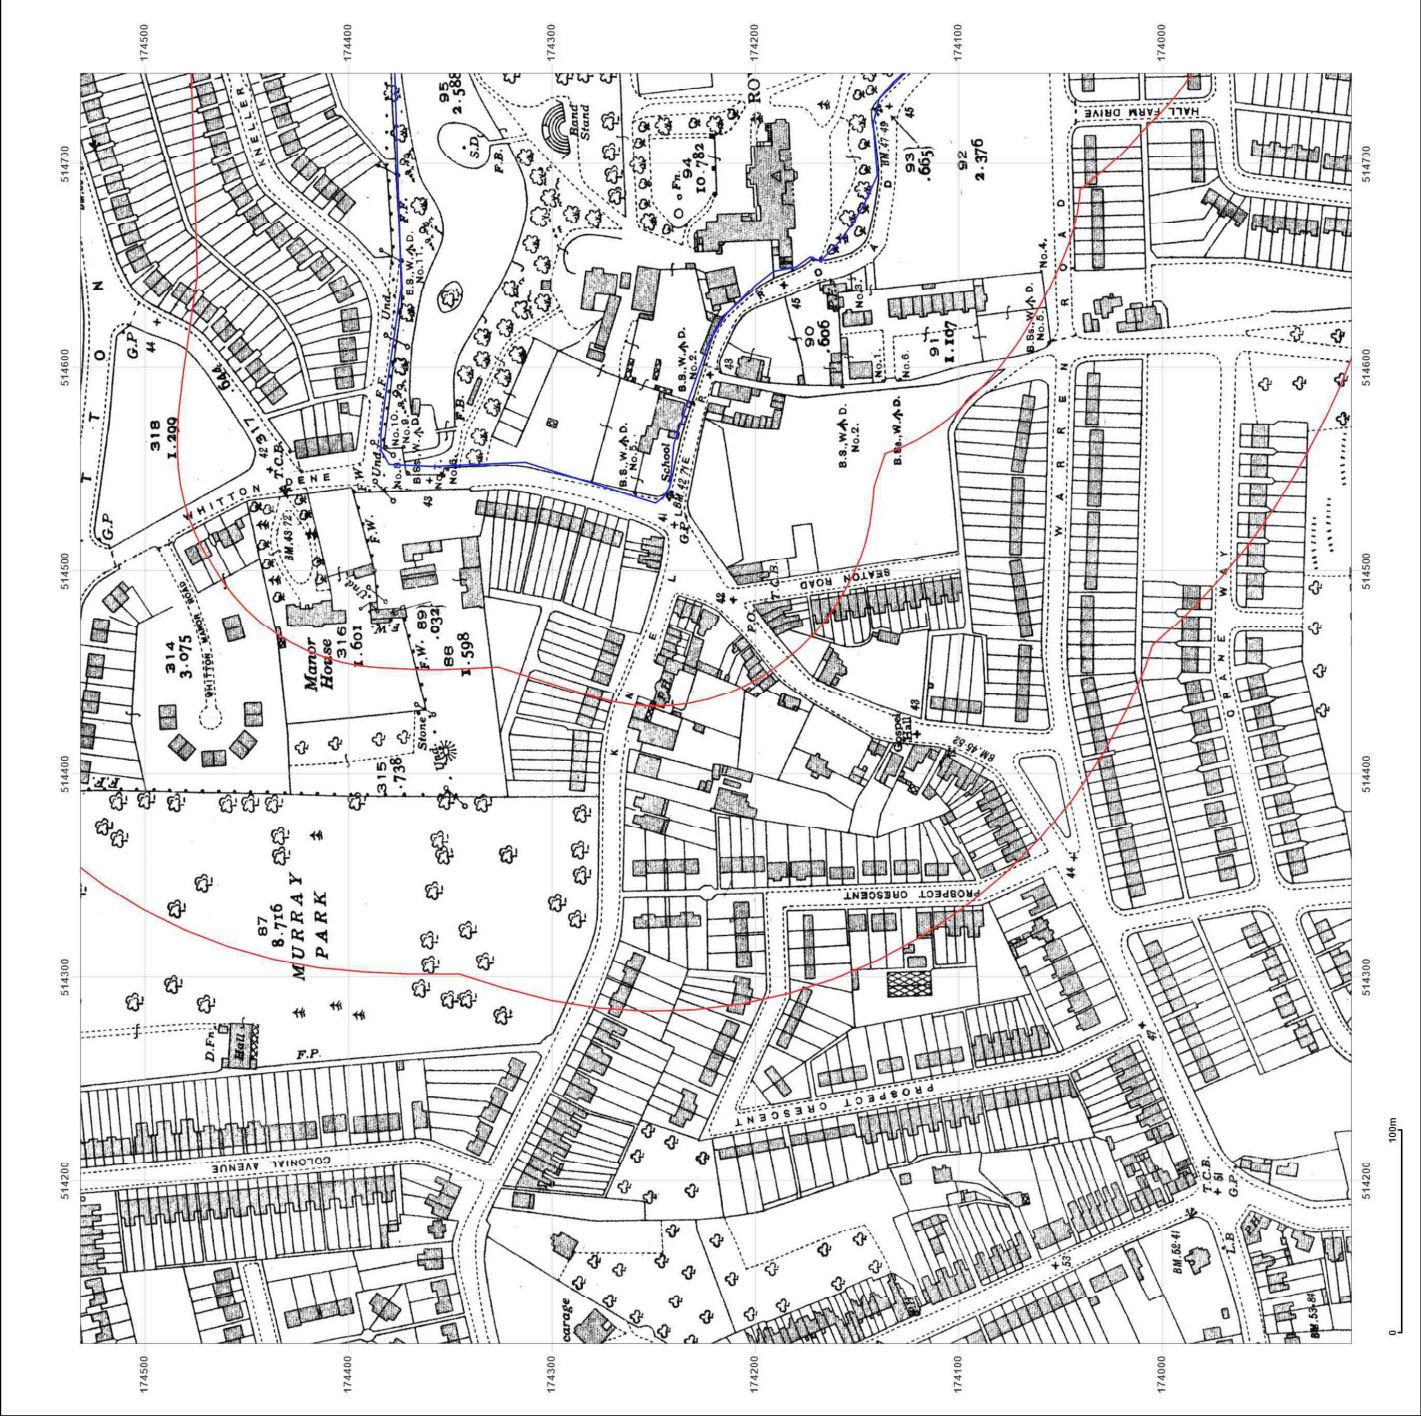

Site Details:

FLAT, KNELLER HALL ROYAL MILITARY SCHOOL OF MUSIC, KNELLER ROAD, TWICKENHAM, TW2 7DU

Client Ref: P4134J12485-1
Report Ref: JOMAS-8446055_LS_1_1
Grid Ref: 514432, 174219

Map Name: County Series

Map date: 1935

Scale: 1:2,500

Printed at: 1:2,500

Surveyed 1935
Revised 1935
Edition N/A
Copyright N/A
Levelled N/A

Produced by
Groundsure Insights
T: 08444 159000
E: info@groundsure.com
W: www.groundsure.com

© Crown copyright and database rights 2021 Ordnance Survey 100035207

Production date: 13 January 2022

Map legend available at:
www.groundsure.com/sites/default/files/groundsure_legend.pdf