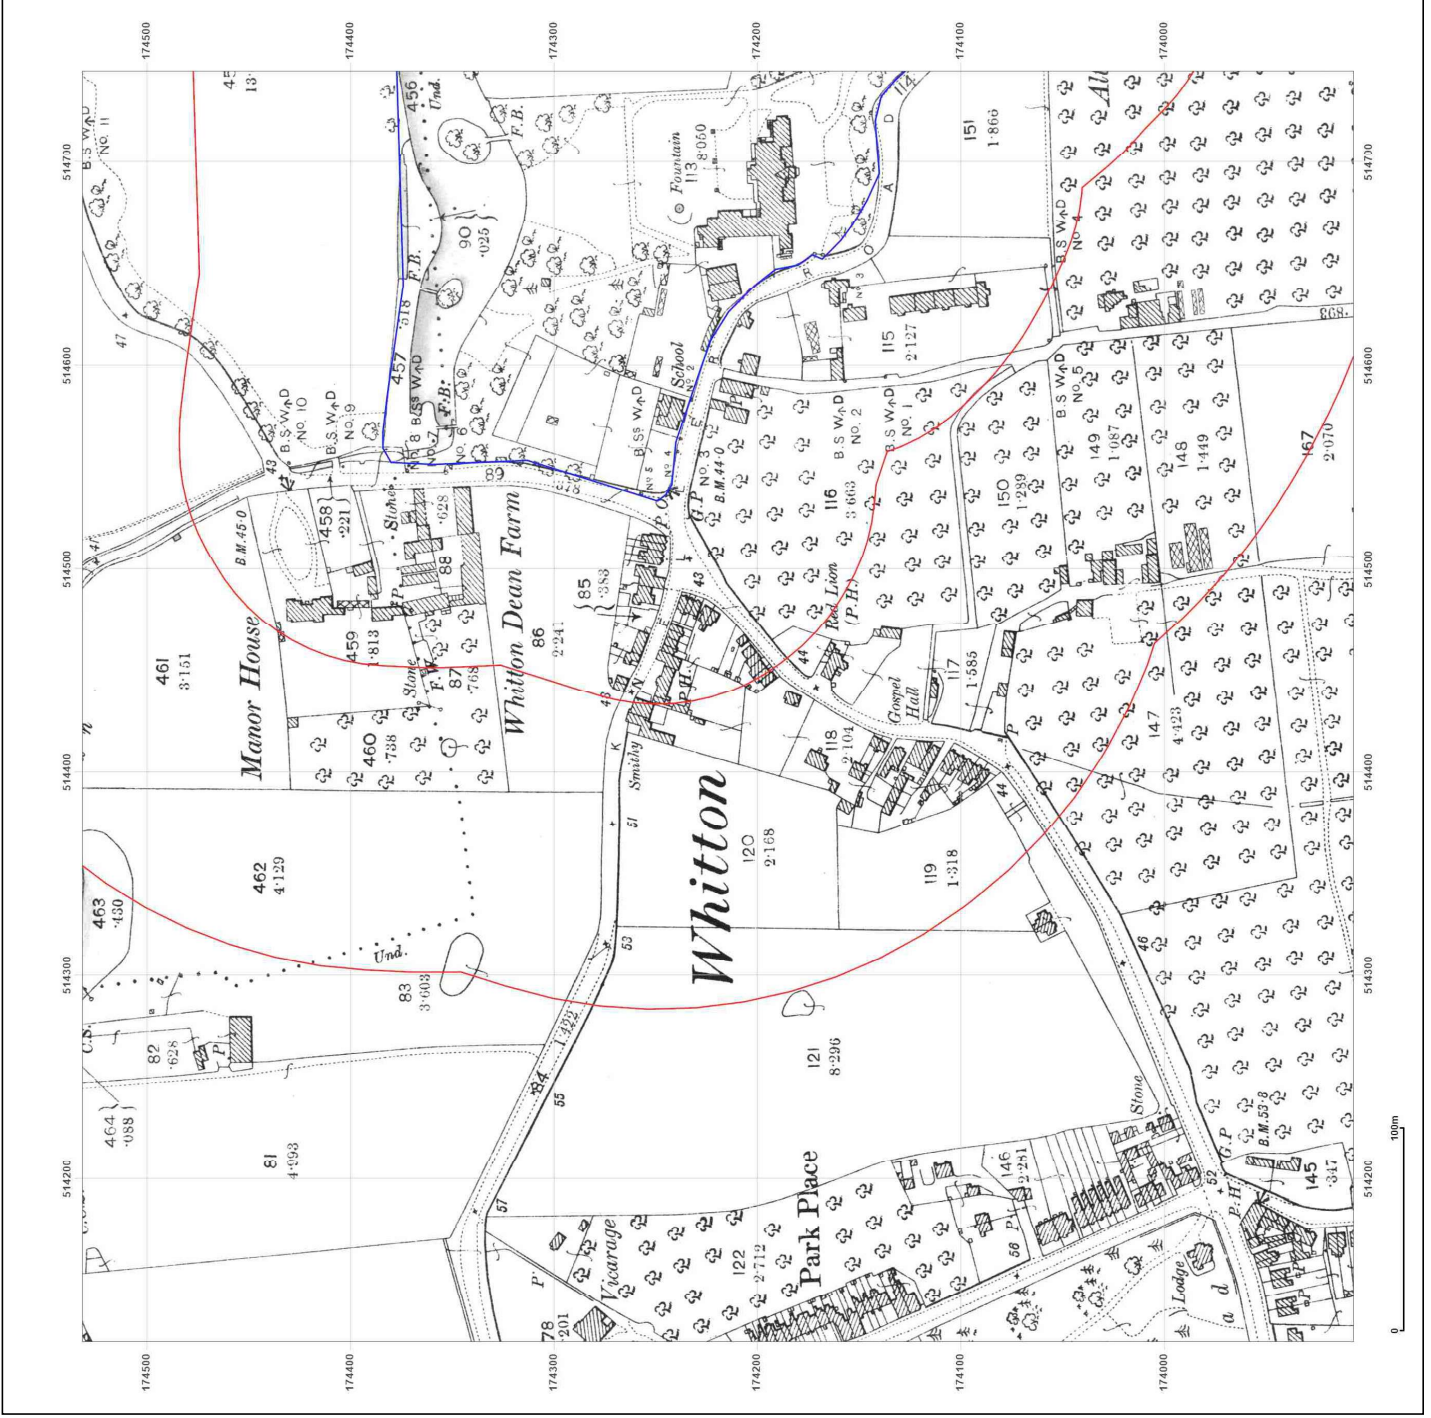

Site Details:

FLAT, KNELLER HALL ROYAL MILITARY SCHOOL OF MUSIC, KNELLER ROAD, TWICKENHAM, TW2 7DU

Client Ref: P4134J12485-1
Report Ref: JOMAS-8446055_LS_1_1
Grid Ref: 514432, 174219

Map Name: County Series

Map date: 1896

Scale: 1:2,500

Printed at: 1:2,500

Surveyed 1896
Revised 1896
Edition N/A
Copyright N/A
Levelled N/A

Produced by
Groundsure Insights
T: 08444 159000
E: info@groundsure.com
W: www.groundsure.com

© Crown copyright and database rights 2021 Ordnance Survey 100035207

Production date: 13 January 2022

Map legend available at:
www.groundsure.com/sites/default/files/groundsure_legend.pdf