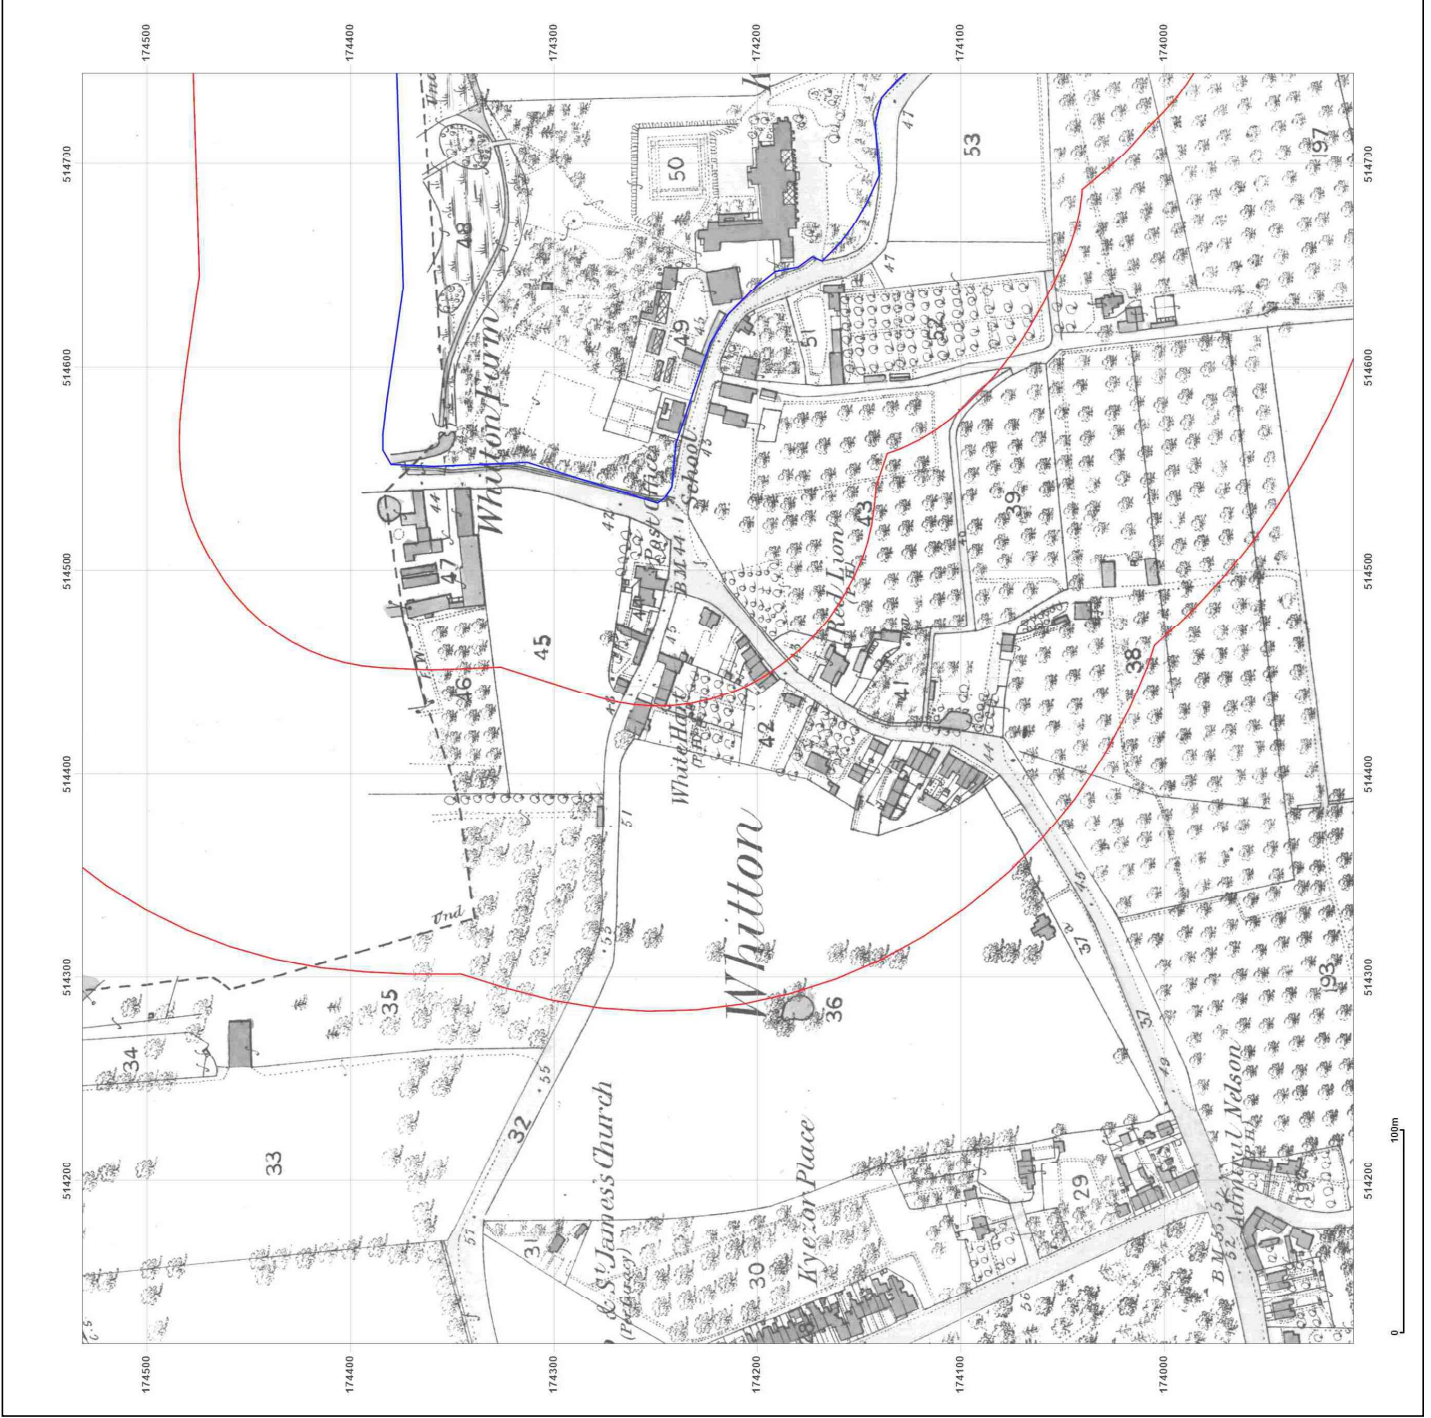

Site Details:

FLAT, KNELLER HALL ROYAL MILITARY SCHOOL OF MUSIC, KNELLER ROAD, TWICKENHAM, TW2 7DU

Client Ref: P4134J12485-1
Report Ref: JOMAS-8446055_LS_1_1
Grid Ref: 514432, 174219

Map Name: County Series

Map date: 1865

Scale: 1:2,500

Printed at: 1:2,500

Surveyed 1865
Revised 1865
Edition N/A
Copyright N/A
Levelled N/A

Produced by
Groundsure Insights
T: 08444 159000
E: info@groundsure.com
W: www.groundsure.com

© Crown copyright and database rights 2021 Ordnance Survey 100035207

Production date: 13 January 2022

Map legend available at:
www.groundsure.com/sites/default/files/groundsure_legend.pdf