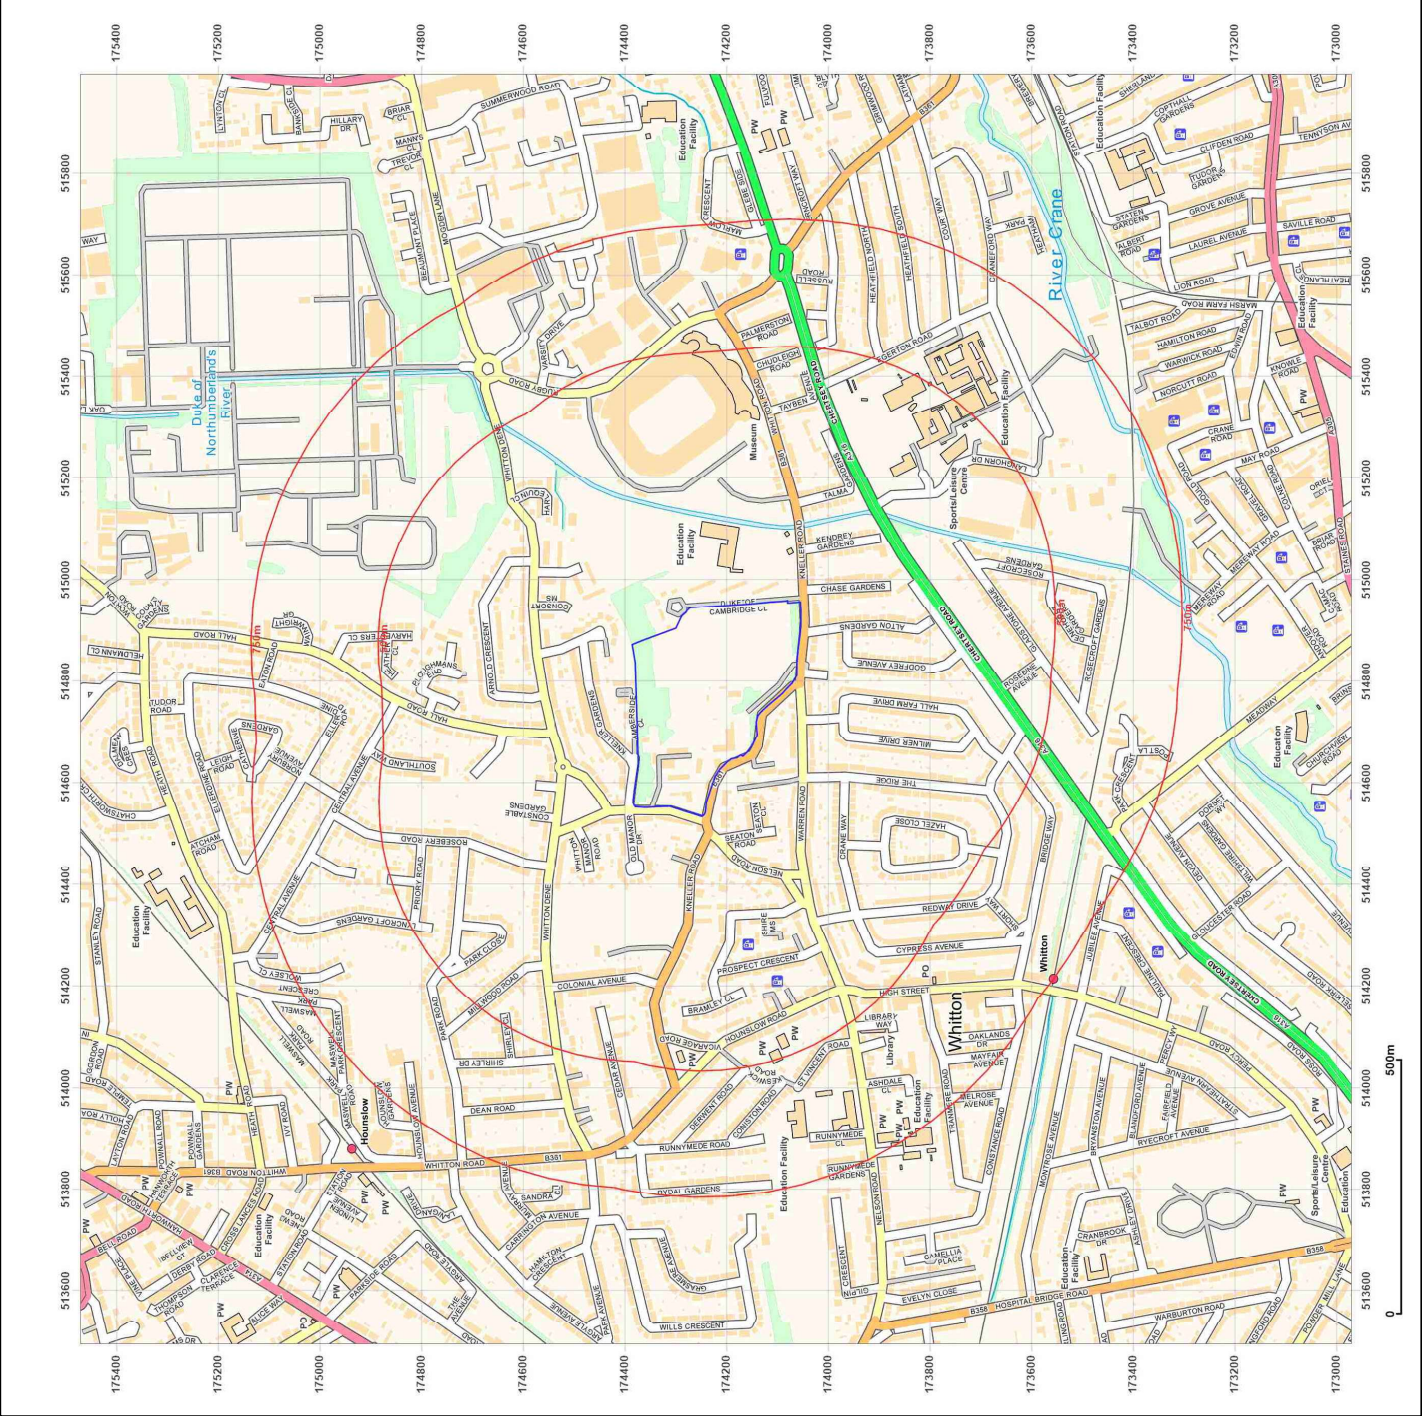

Map legend available at:
www.groundsure.com/sites/default/files/groundsure_legend.pdf

1:2,500 Scale Grid Index

Site Details:

FLAT, KNELLER HALL ROYAL MILITARY SCHOOL OF MUSIC, KNELLER ROAD, TWICKENHAM, TW2 7DU

Client Ref: P4134J12485-1
Report Ref: JOMAS-8446055_LS_1_1
Grid Ref: 514432, 174219

Map Name: County Series

Map date: 1865

Scale: 1:2,500

Printed at: 1:2,500

Surveyed 1865
 Revised 1865
 Edition N/A
 Copyright N/A
 Levelled N/A