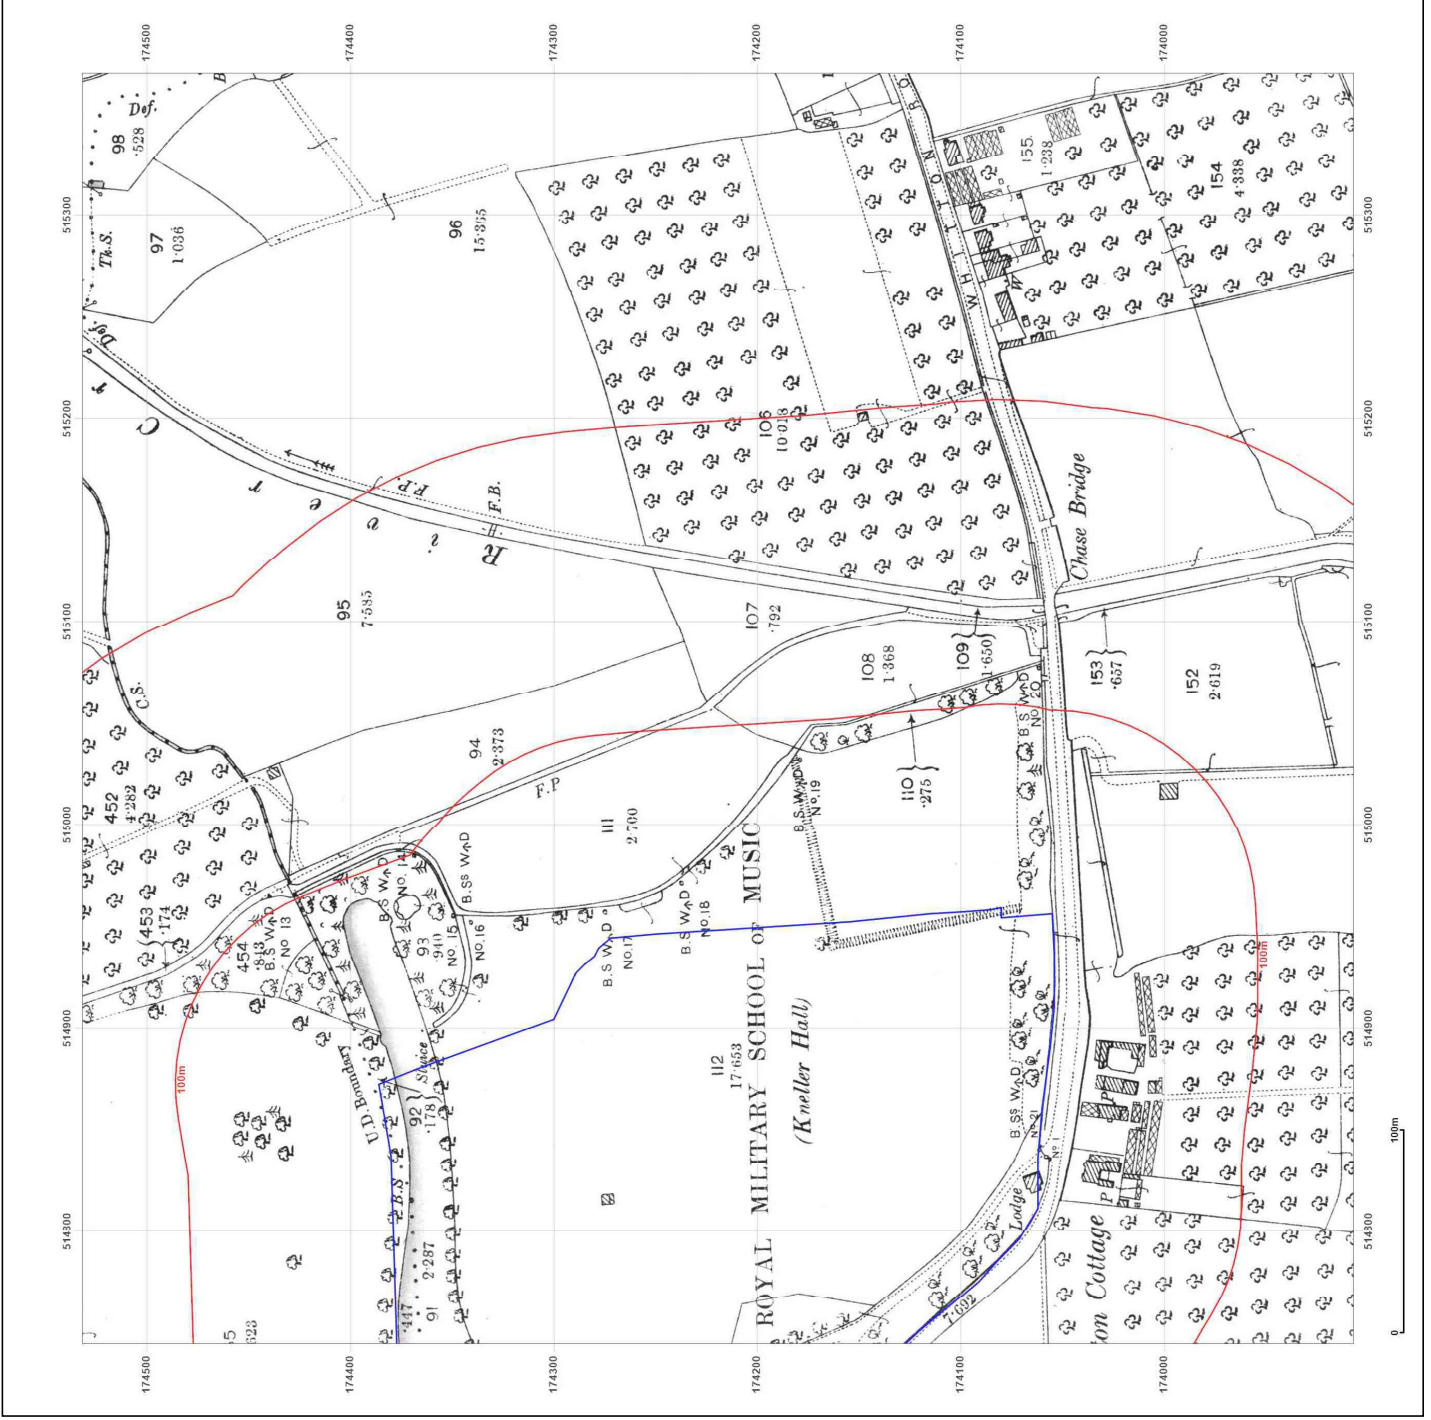

Site Details:

FLAT, KNELLER HALL ROYAL MILITARY SCHOOL OF MUSIC, KNELLER ROAD, TWICKENHAM, TW2 7DU

Client Ref: P4134J12485-1
Report Ref: JOMAS-8446055_LS_2_1
Grid Ref: 515057, 174219

Map Name: County Series

Map date: 1896

Scale: 1:2,500

Printed at: 1:2,500

Surveyed 1886
 Revised 1886
 Edition N/A
 Copyright N/A
 Levelled N/A

Produced by
 Groundsure Insights
 T: 08444 159000
 E: info@groundsure.com
 W: www.groundsure.com

© Crown copyright and database rights 2021 Ordnance Survey 100035207

Production date: 13 January 2022

Map legend available at:
www.groundsure.com/sites/default/files/groundsure_legend.pdf

Site Details:

FLAT, KNELLER HALL ROYAL MILITARY SCHOOL OF MUSIC, KNELLER ROAD, TWICKENHAM, TW2 7DU

Client Ref: P4134J12485-1
Report Ref: JOMAS-8446055_LS_2_1
Grid Ref: 515057, 174219

Map Name: County Series

Map date: 1915

Scale: 1:2,500

Printed at: 1:2,500

Surveyed 1915
 Revised 1915
 Edition N/A
 Copyright N/A
 Levelled N/A