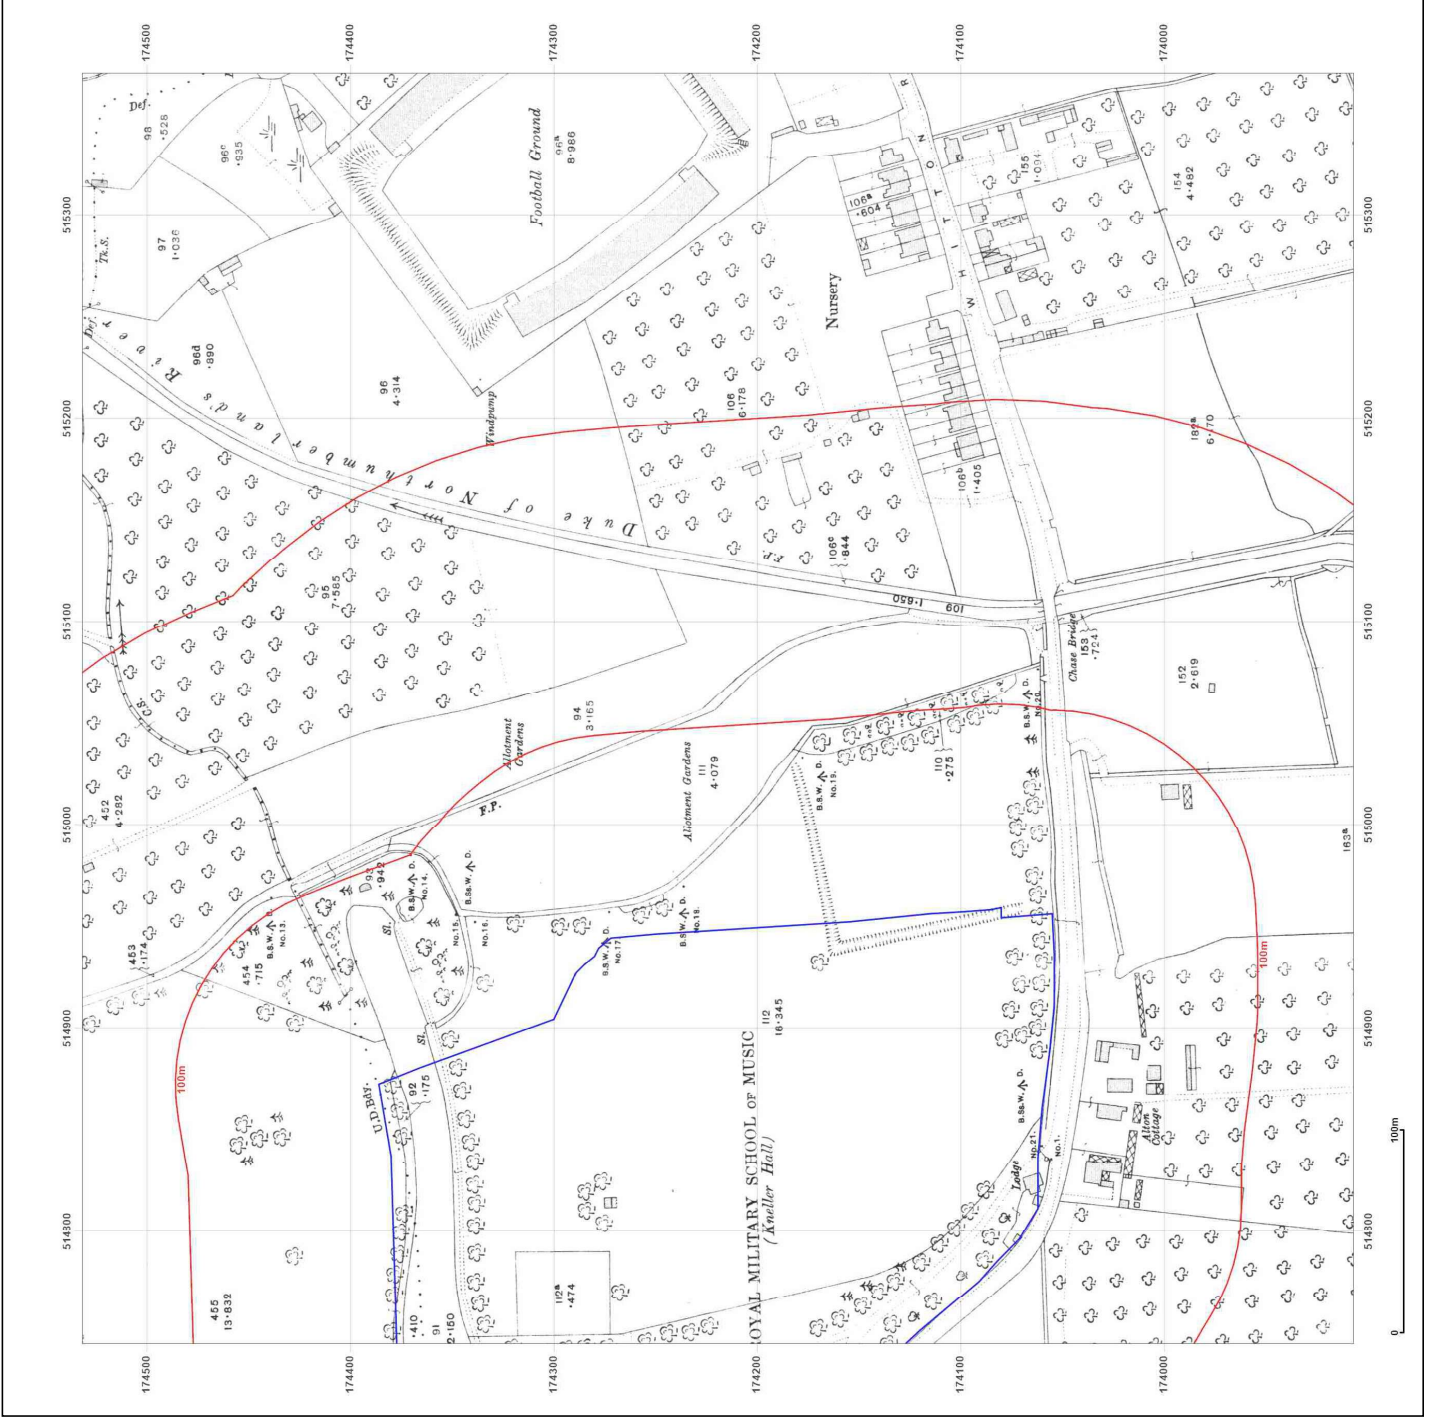

Produced by
Groundsure Insights
T: 08444 159000
E: info@groundsure.com
W: www.groundsure.com

© Crown copyright and database rights 2021 Ordnance Survey 100035207

Production date: 13 January 2022

Map legend available at:
www.groundsure.com/sites/default/files/groundsure_legend.pdf