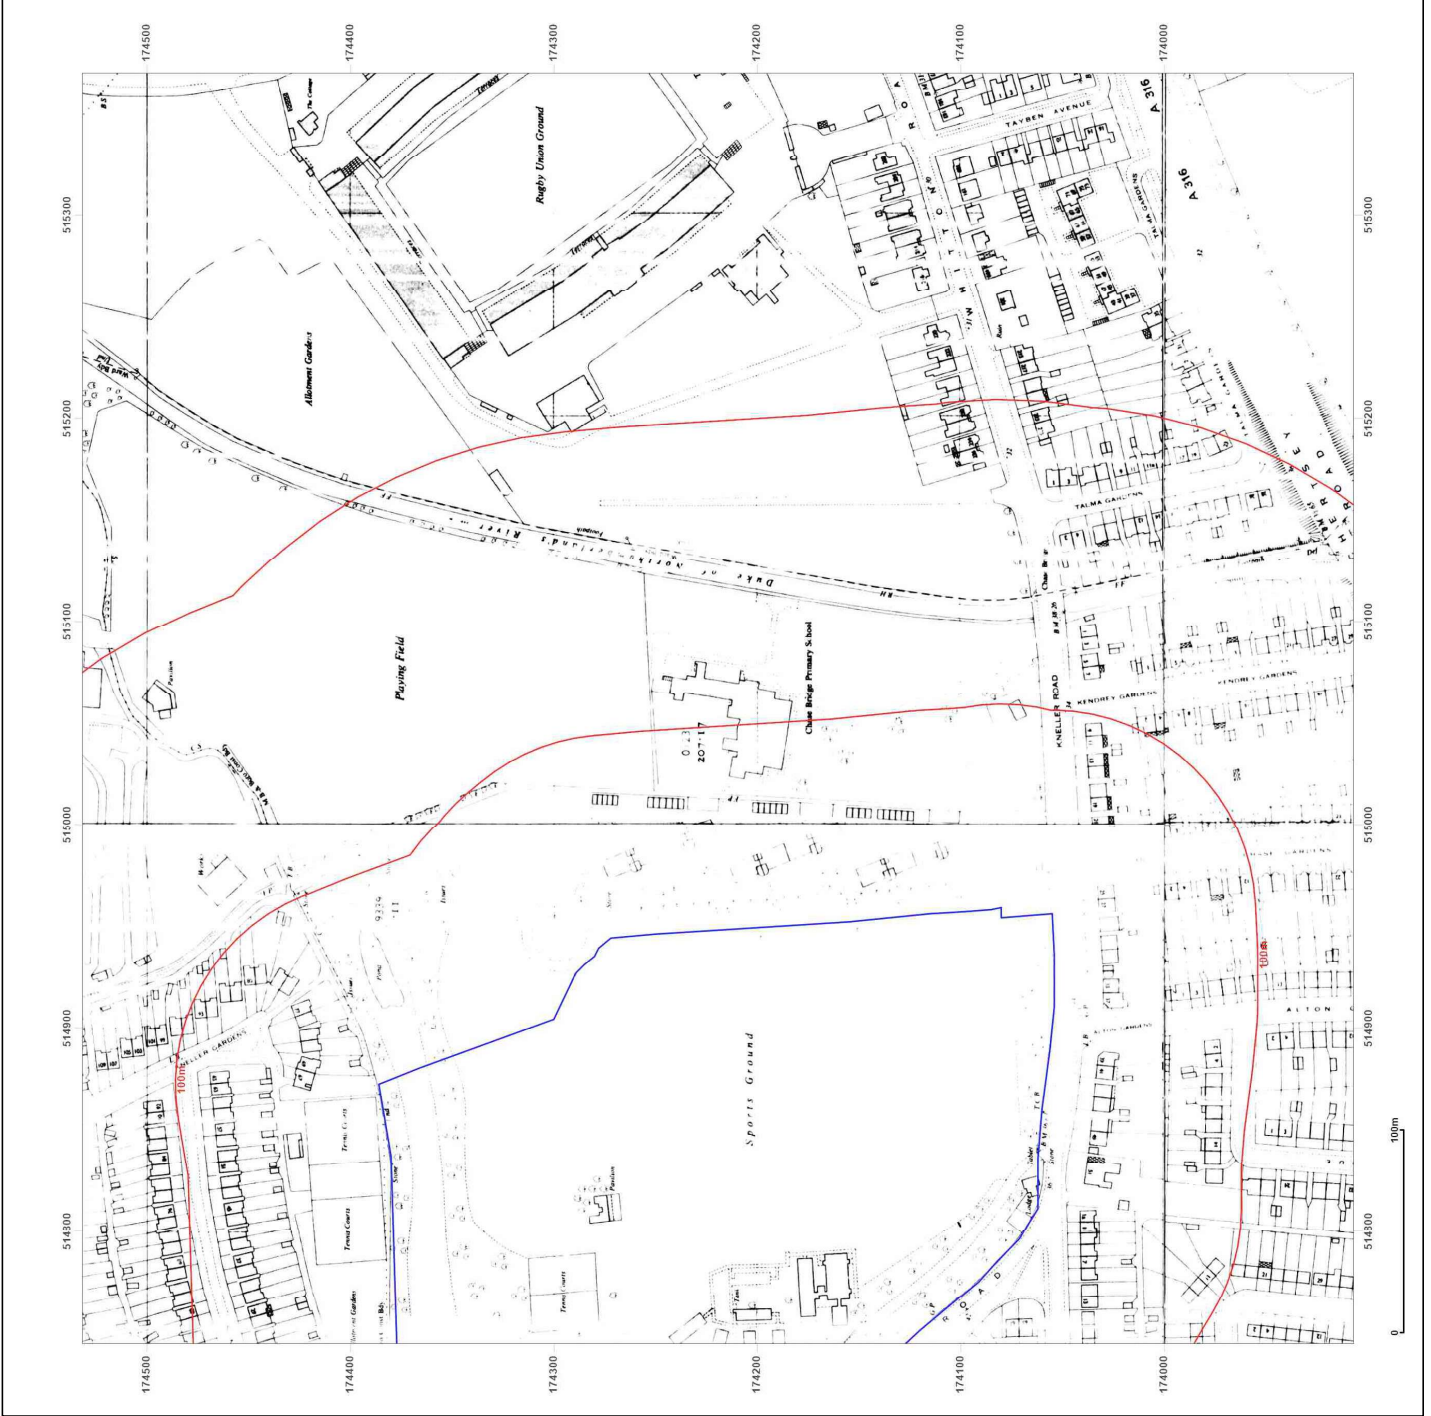

Site Details:

FLAT, KNELLER HALL ROYAL
MILITARY SCHOOL OF MUSIC,
KNELLER ROAD,
TWICKENHAM, TW2 7DU

Client Ref: P4134J12485-1
Report Ref: JOMAS-8446055_LS_2_1
Grid Ref: 515057, 174219

Map Name: National Grid

Map date: 1962

Scale: 1:2,500

Printed at: 1:2,500

Surveyed N/A
Revised N/A
Edition N/A
Copyright N/A
Levelled N/A

Surveyed N/A
Revised N/A
Edition N/A
Copyright N/A
Levelled N/A

Produced by
Groundsure Insights
T: 08444 159000
E: info@groundsure.com
W: www.groundsure.com

© Crown copyright and database rights 2021 Ordnance Survey 100035207

Production date: 13 January 2022

Map legend available at:
www.groundsure.com/sites/default/files/groundsure_legend.pdf