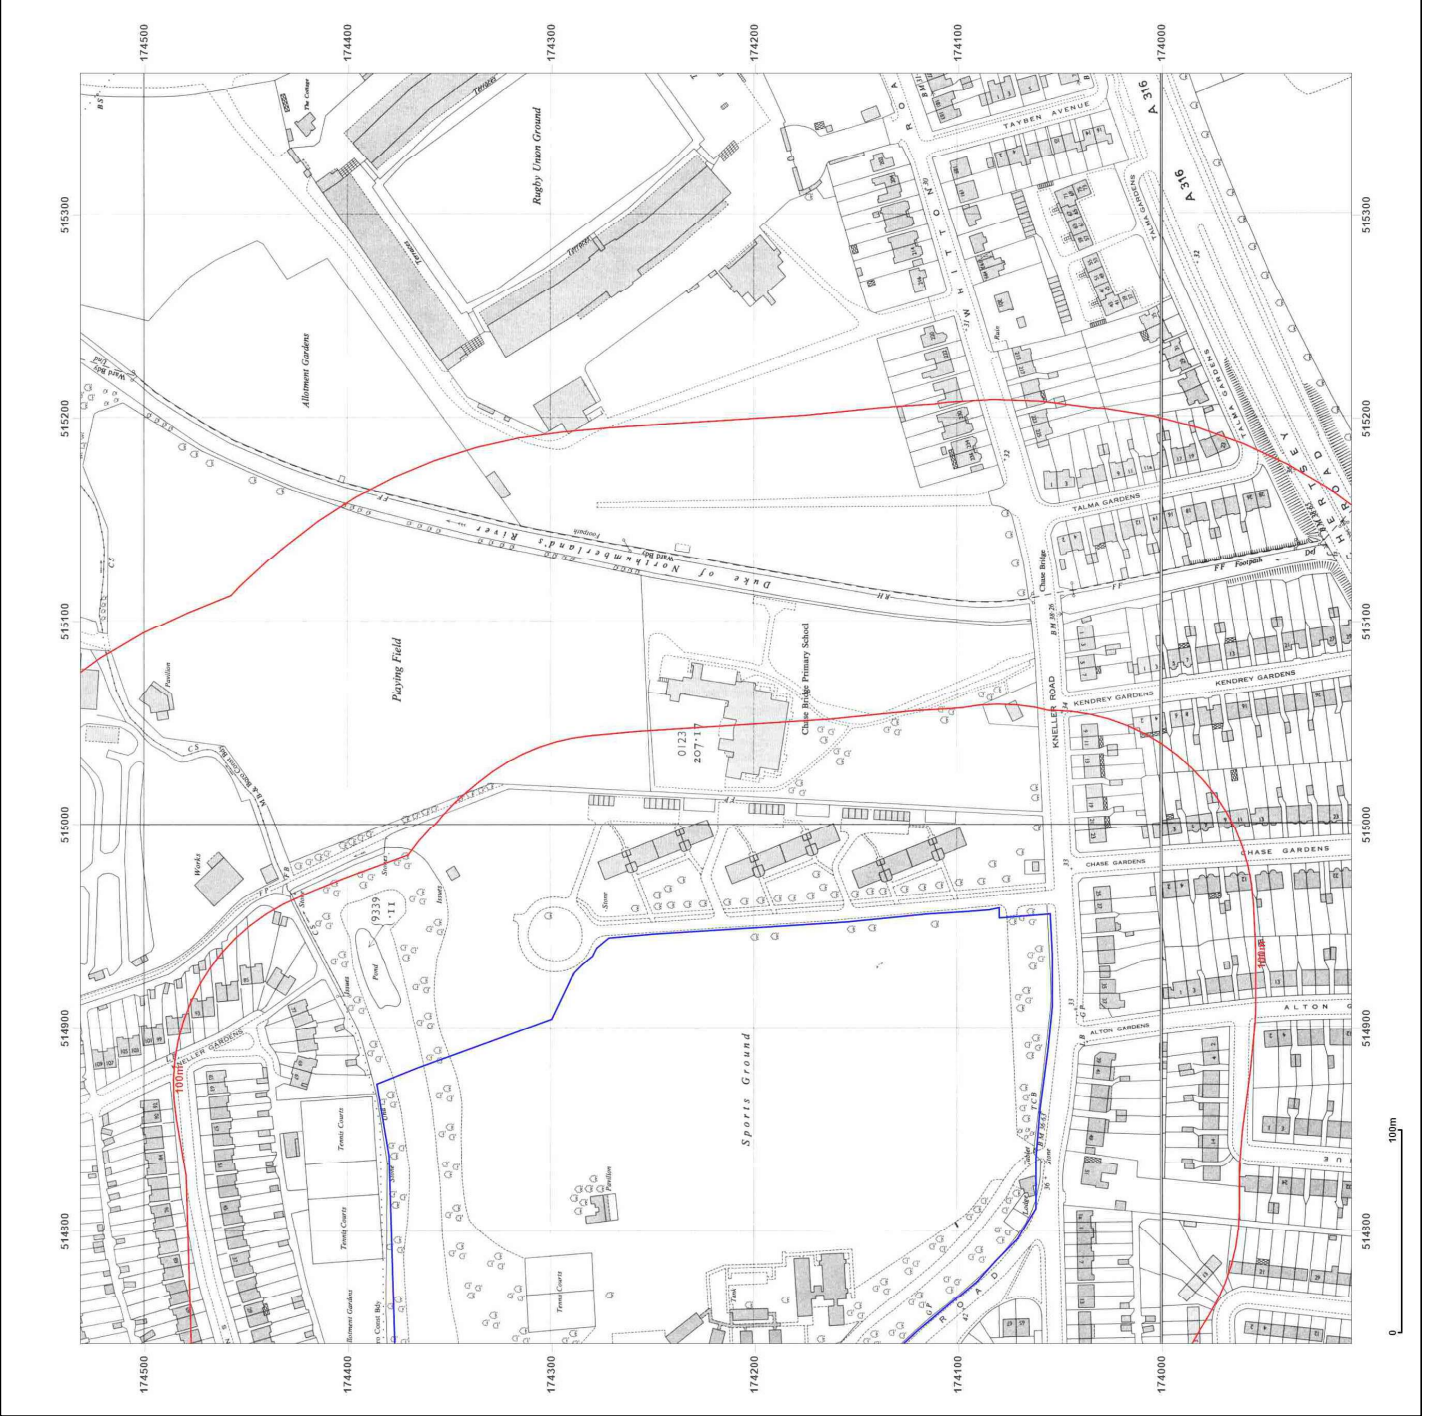

Site Details:

FLAT, KNELLER HALL ROYAL MILITARY SCHOOL OF MUSIC, KNELLER ROAD, TWICKENHAM, TW2 7DU

Client Ref: P4134J12485-1
Report Ref: JOMAS-8446055_LS_2_1
Grid Ref: 515057, 174219

Map Name: National Grid

Map date: 1962

Scale: 1:2,500

Printed at: 1:2,500

Surveyed 1960
Revised 1960
Edition 1962
Copyright 1962
Levelled 1957

Surveyed 1960
Revised 1960
Edition 1962
Copyright 1962
Levelled 1957

Produced by
Groundsure Insights
T: 08444 159000
E: info@groundsure.com
W: www.groundsure.com

© Crown copyright and database rights 2021 Ordnance Survey 100035207

Production date: 13 January 2022

Map legend available at:
www.groundsure.com/sites/default/files/groundsure_legend.pdf