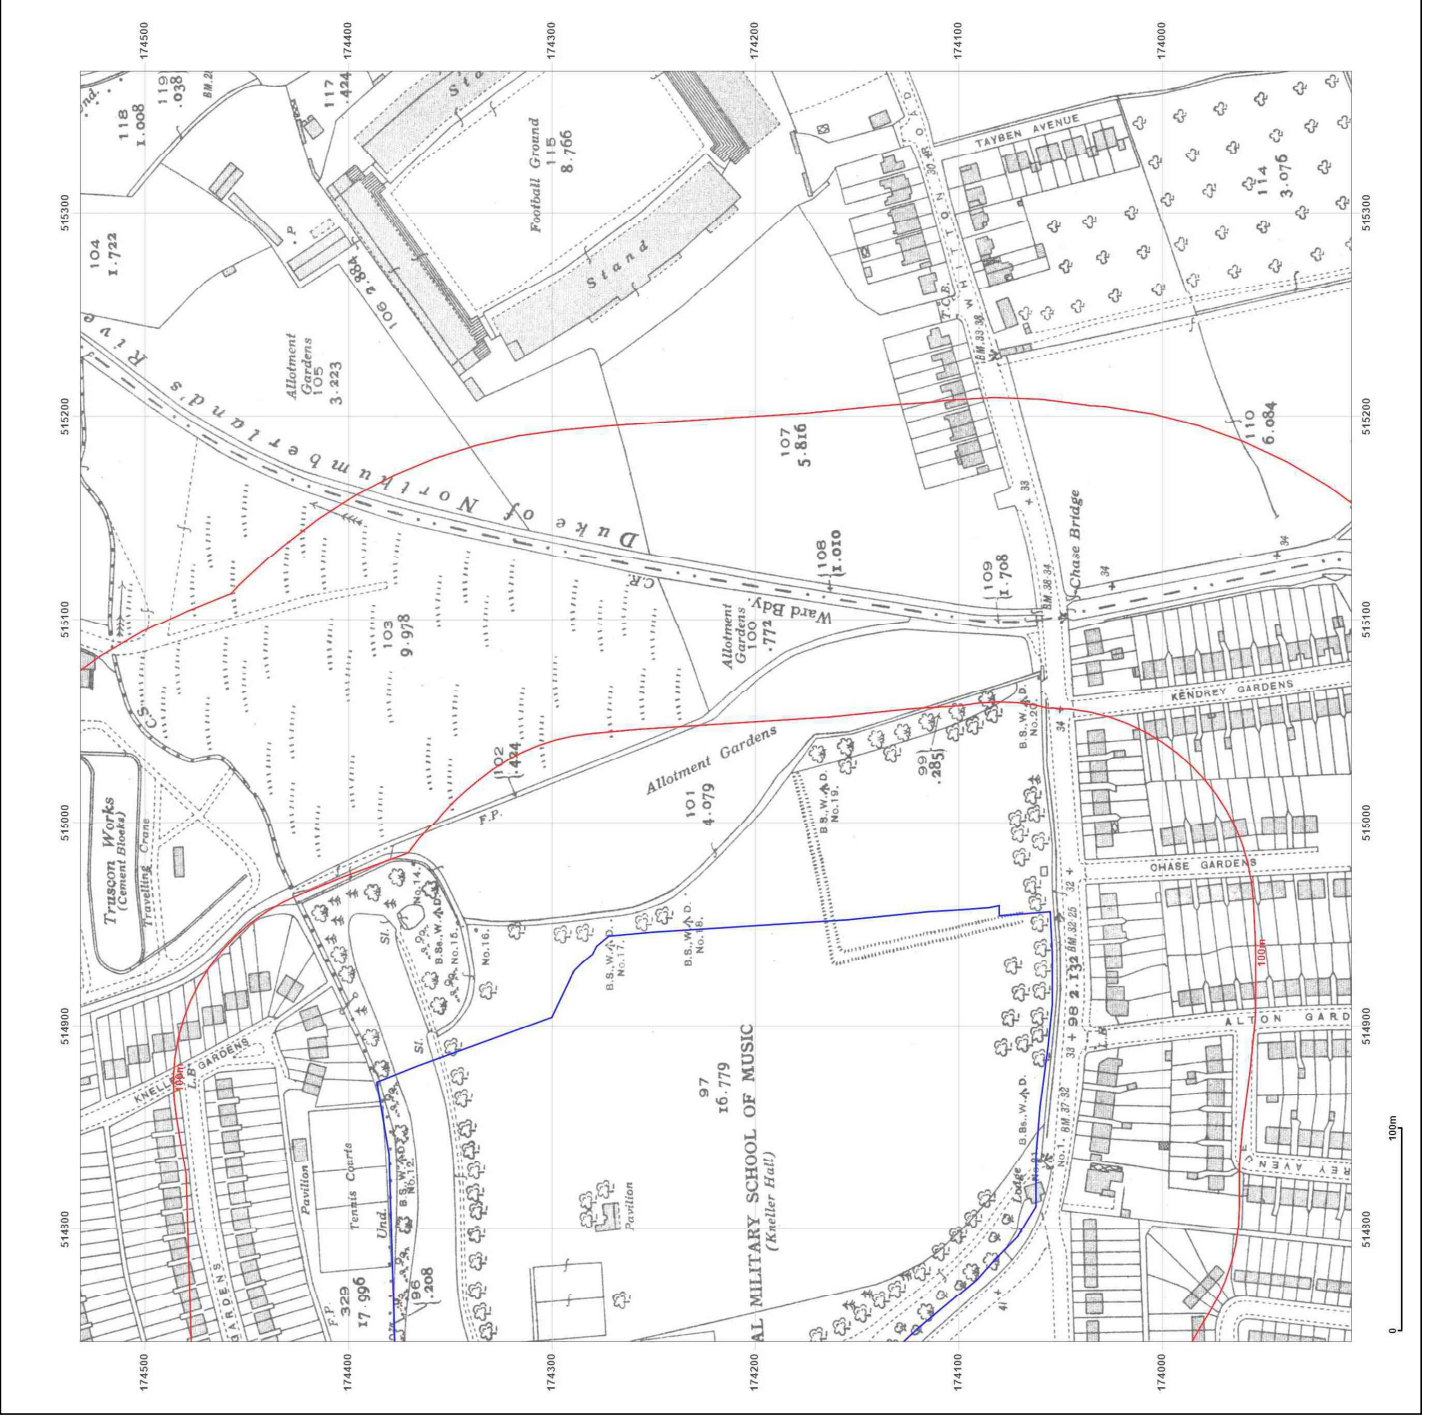

© Crown copyright and database rights 2021 Ordnance Survey 100035207

Production date: 13 January 2022

Map legend available at:
www.groundsure.com/sites/default/files/groundsure_legend.pdf

Site Details:

FLAT, KNELLER HALL ROYAL MILITARY SCHOOL OF MUSIC, KNELLER ROAD, TWICKENHAM, TW2 7DU

Client Ref: P4134J12485-1
Report Ref: JOMAS-8446055_LS_2_1
Grid Ref: 515057, 174219

Map Name: County Series

Map date: 1915

Scale: 1:2,500

Printed at: 1:2,500

Surveyed 1915
 Revised 1915
 Edition N/A
 Copyright N/A
 Levelled N/A

Map date: 1934

Scale: 1:2,500

Printed at: 1:2,500

Surveyed 1934
 Revised 1934
 Edition N/A
 Copyright N/A
 Levelled N/A

Produced by
 Groundsure Insights
 T: 08444 159000
 E: info@groundsure.com
 W: www.groundsure.com