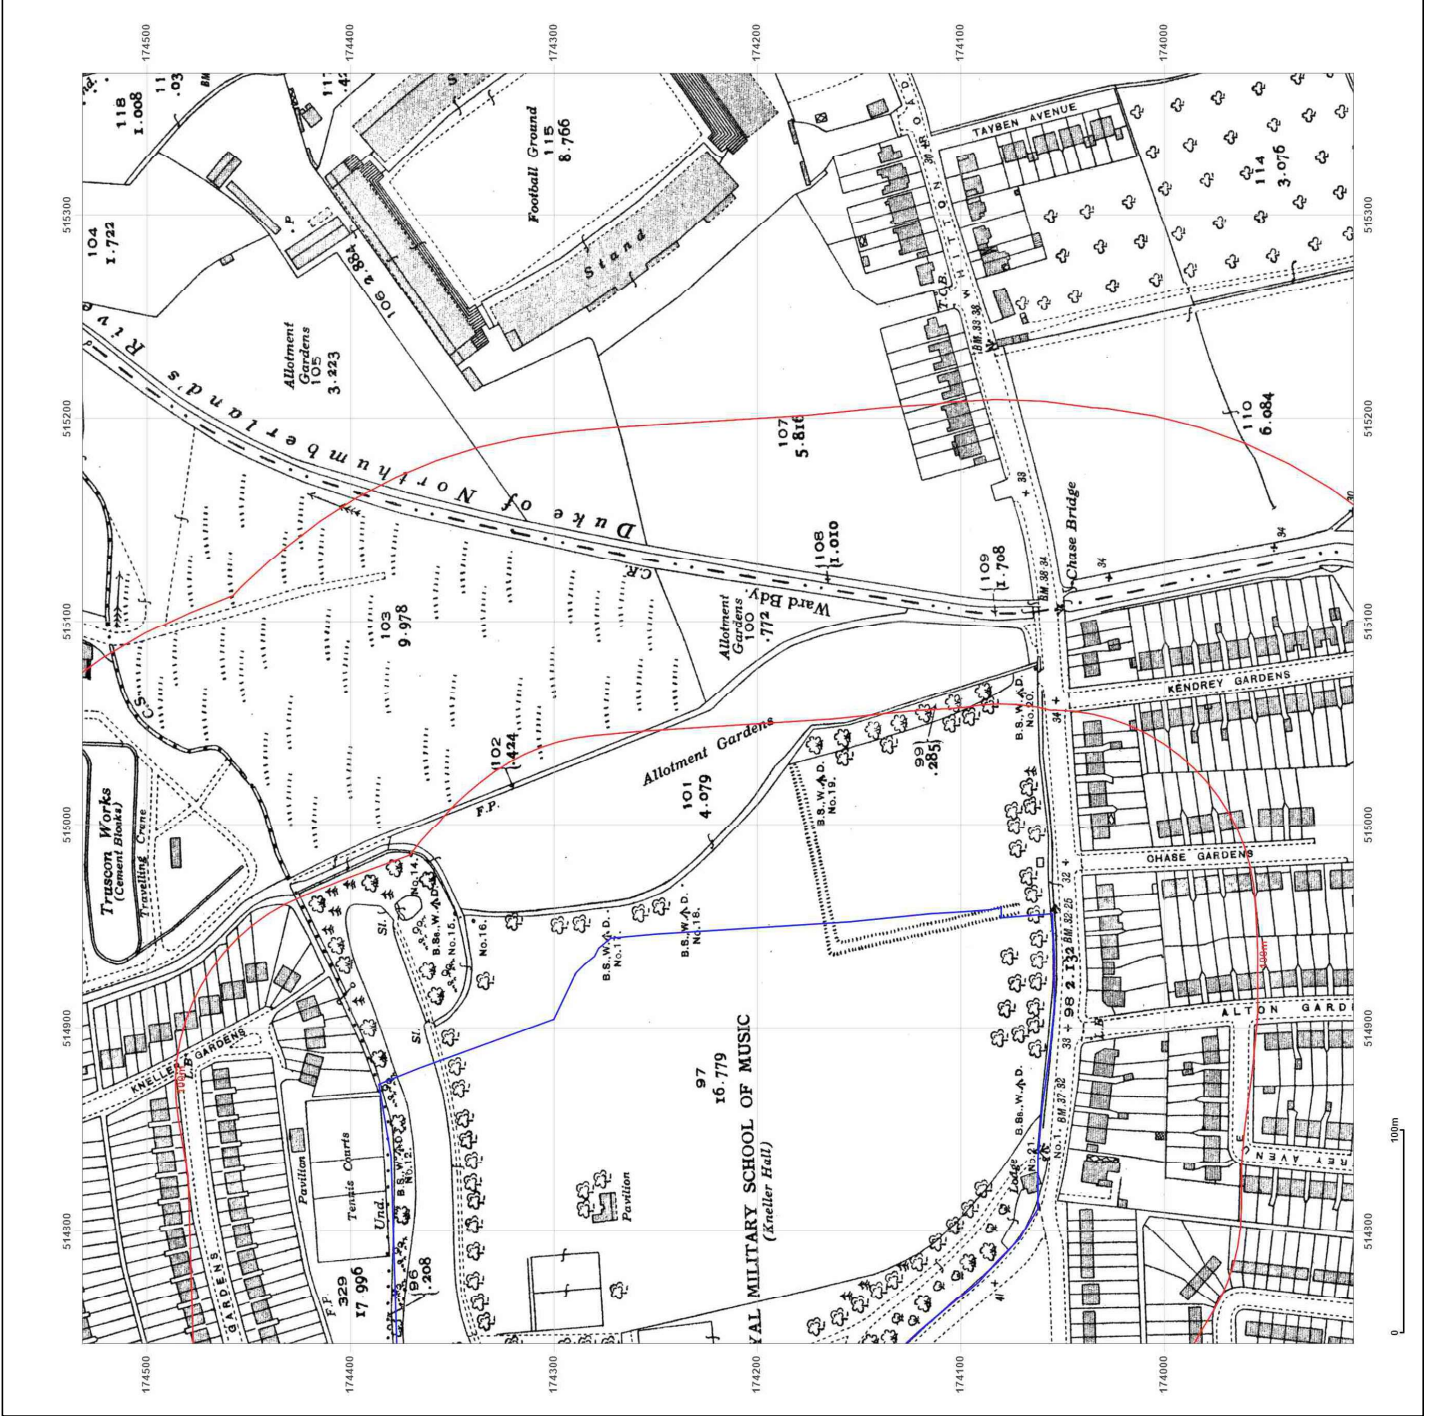

Produced by
Groundsure Insights
T: 08444 159000
E: info@groundsure.com
W: www.groundsure.com

© Crown copyright and database rights 2021 Ordnance Survey 100035207

Production date: 13 January 2022

Map legend available at:
www.groundsure.com/sites/default/files/groundsure_legend.pdf