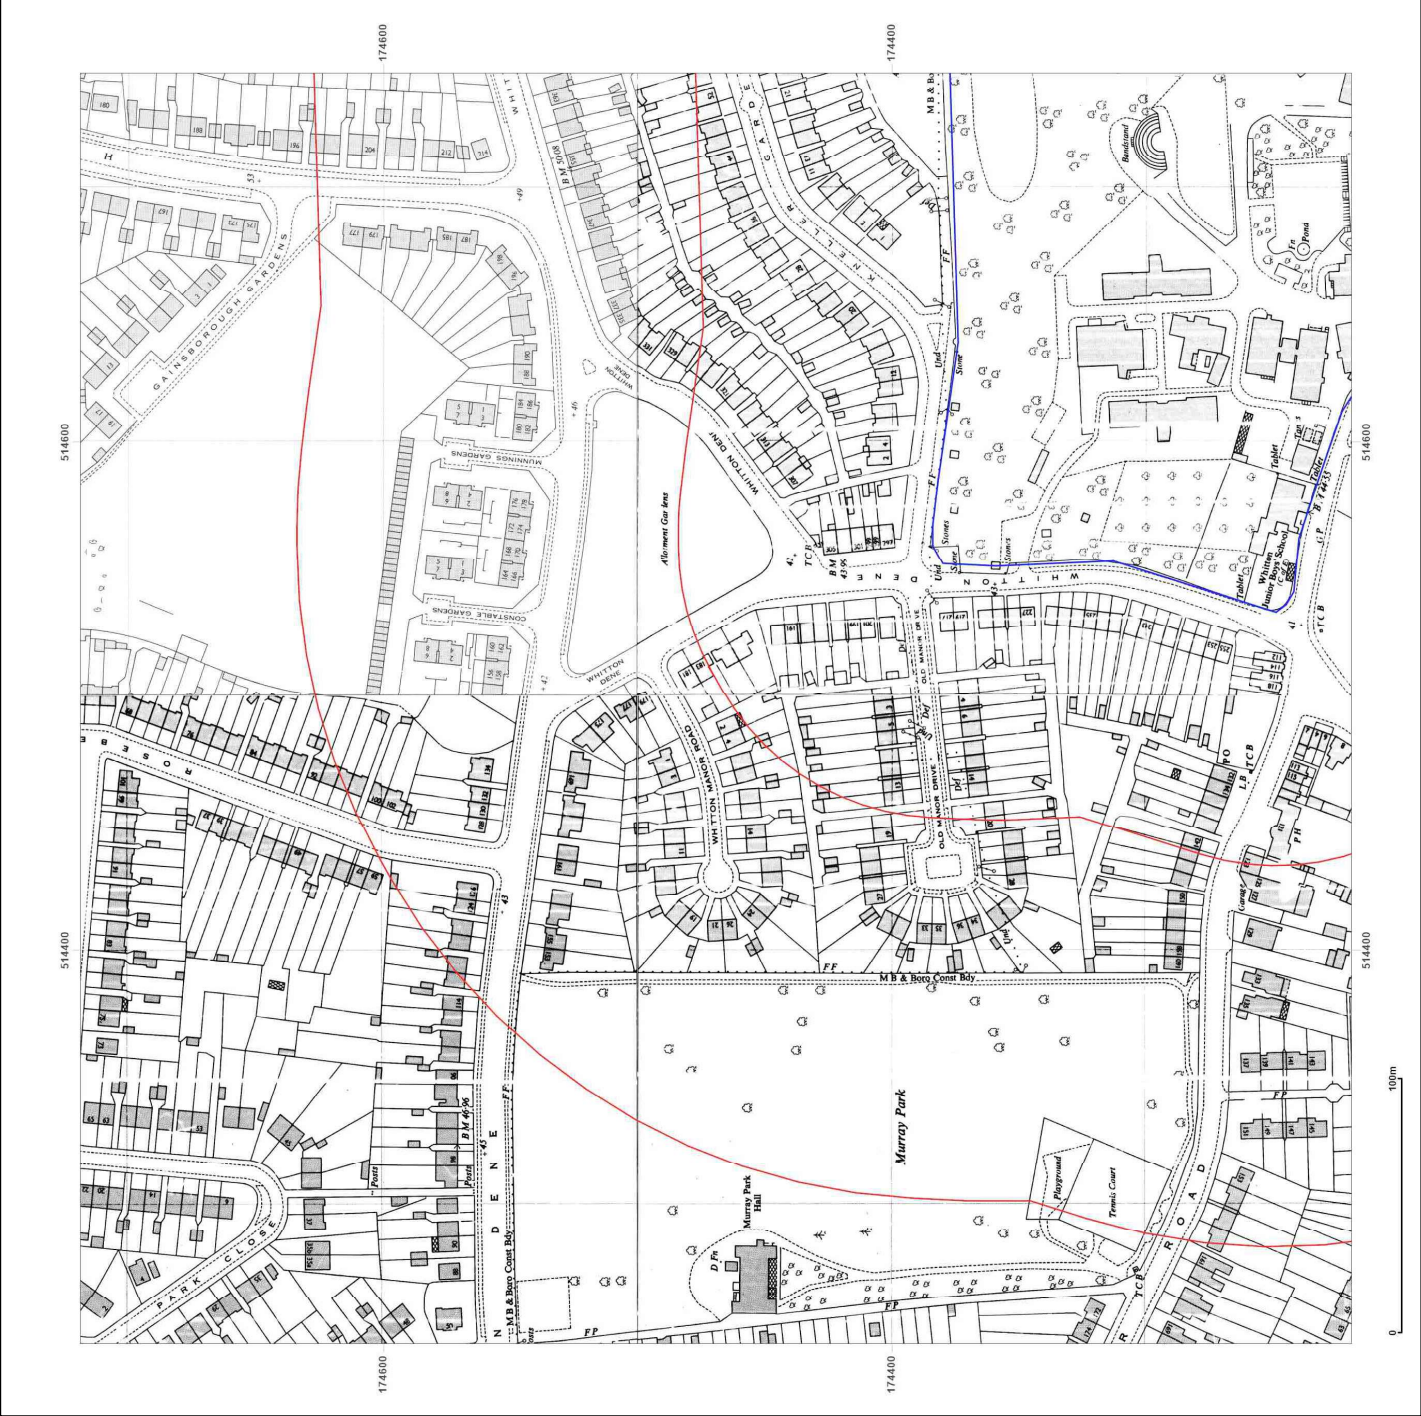

Site Details:

FLAT, KNELLER HALL ROYAL
MILITARY SCHOOL OF MUSIC,
KNELLER ROAD,
TWICKENHAM, TW2 7DU

Client Ref: P4134J12485-1
Report Ref: JOMAS-8446055_1250_1_2
Grid Ref: 514495, 174469

Map Name: National Grid

Map date: 1961-1966

Scale: 1:1,250

Printed at: 1:2,000

Surveyed 1965
Revised 1965
Edition N/A
Copyright 1966
Levelled 1957

Surveyed N/A
Revised N/A
Edition N/A
Copyright 1961
Levelled 1957

Produced by
Groundsure Insights
T: 08444 159000
E: info@groundsure.com
W: www.groundsure.com

© Crown copyright and database rights 2021 Ordnance Survey 100035207

Production date: 13 January 2022

Map legend available at:
www.groundsure.com/sites/default/files/groundsure_legend.pdf