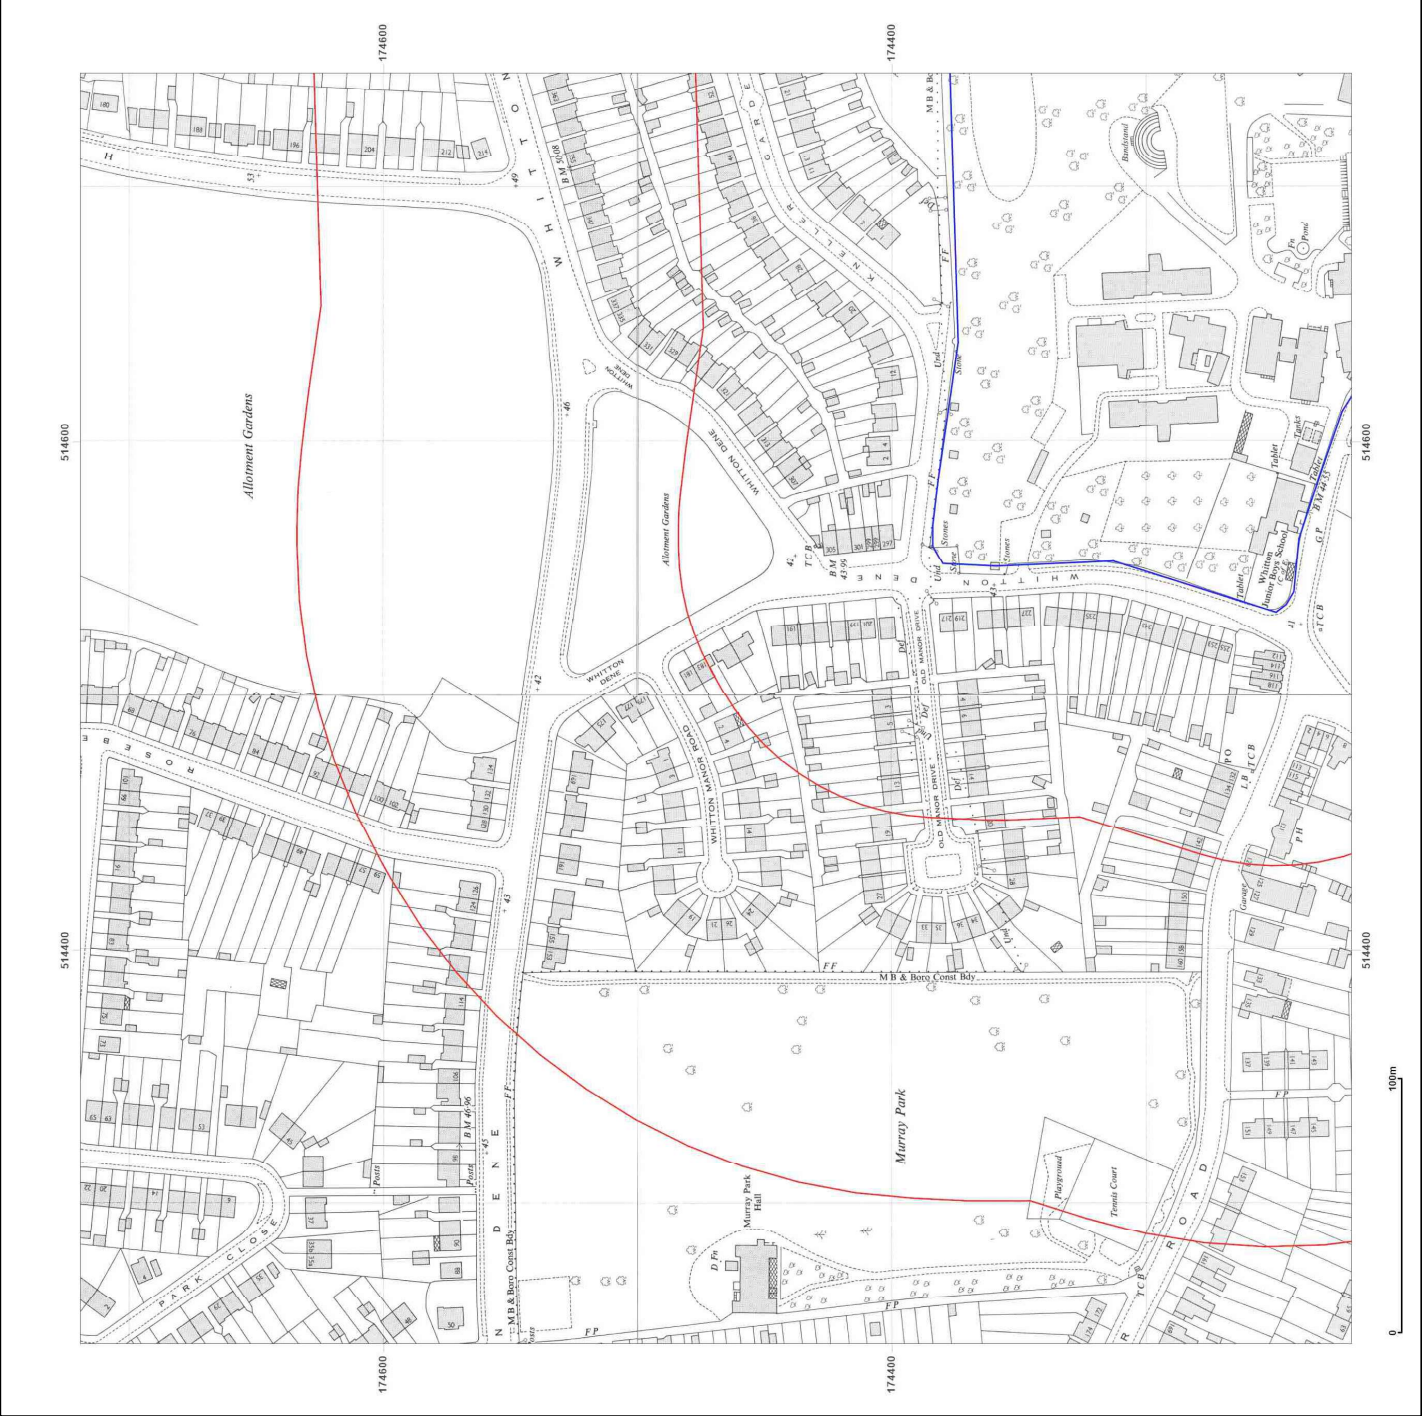

Site Details:

FLAT, KNELLER HALL ROYAL MILITARY SCHOOL OF MUSIC, KNELLER ROAD, TWICKENHAM, TW2 7DU

Client Ref: P4134J12485-1
Report Ref: JOMAS-8446055_1250_1_2
Grid Ref: 514495, 174469

Map Name: National Grid

Map date: 1960-1961

Scale: 1:1,250

Printed at: 1:2,000

Surveyed 1960
Revised 1960
Edition N/A
Copyright N/A
Levelled N/A

Surveyed 1960
Revised 1960
Edition N/A
Copyright N/A
Levelled N/A

Groundsure INSIGHTS

Produced by
Groundsure Insights
T: 08444 159000
E: info@groundsure.com
W: www.groundsure.com

© Crown copyright and database rights 2021 Ordnance Survey 100035207

Production date: 13 January 2022

Map legend available at:
www.groundsure.com/sites/default/files/groundsure_legend.pdf