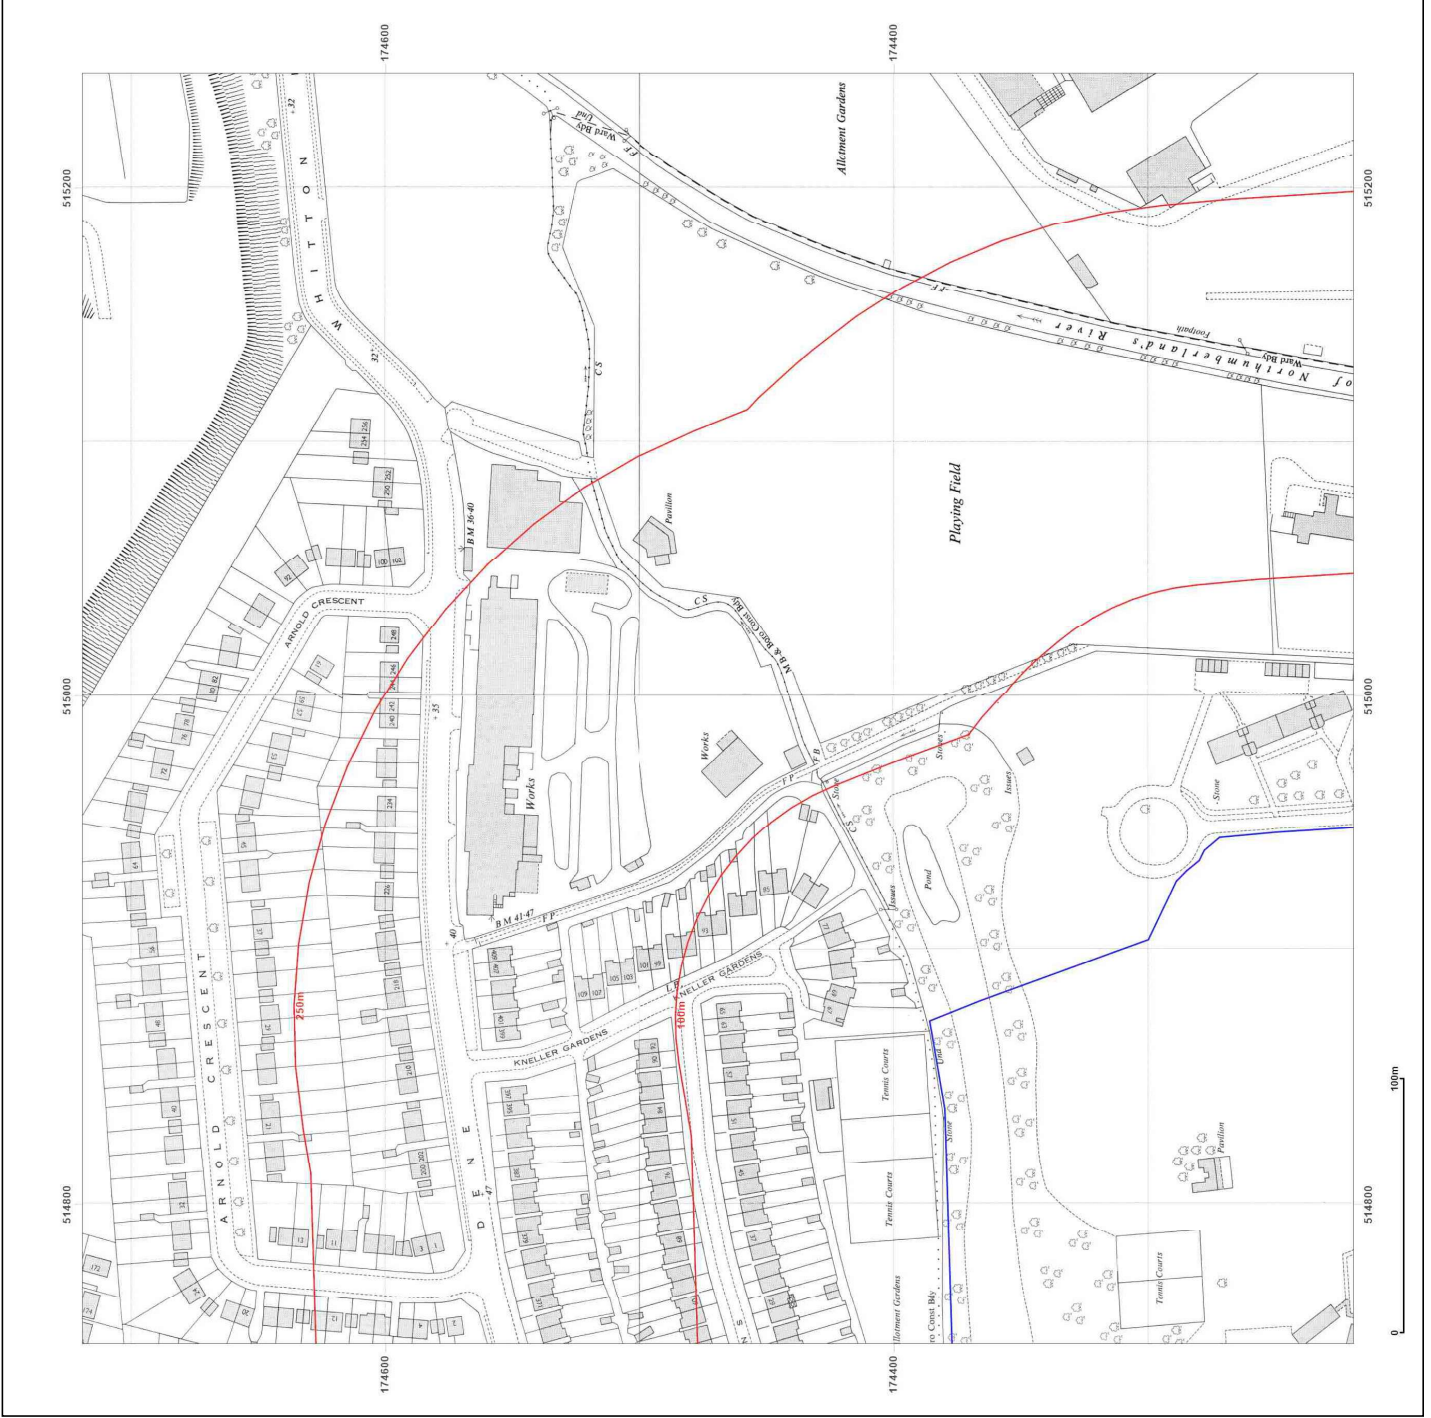

Site Details:

FLAT, KNELLER HALL ROYAL MILITARY SCHOOL OF MUSIC, KNELLER ROAD, TWICKENHAM, TW2 7DU

Client Ref: P4134/J12485-1
Report Ref: JOMAS-8446055_1250_2_2
Grid Ref: 514995, 174469

Map Name: National Grid

Map date: 1960-1961

Scale: 1:1,250

Printed at: 1:2,000

Surveyed 1960
Revised 1960
Edition N/A
Copyright 1961
Levelled 1957

Surveyed 1960
Revised 1960
Edition N/A
Copyright 1960
Levelled 1957

Produced by
Groundsure Insights
T: 08444 159000
E: info@groundsure.com
W: www.groundsure.com

© Crown copyright and database rights 2021 Ordnance Survey 100035207

Production date: 13 January 2022

Map legend available at:
www.groundsure.com/sites/default/files/groundsure_legend.pdf