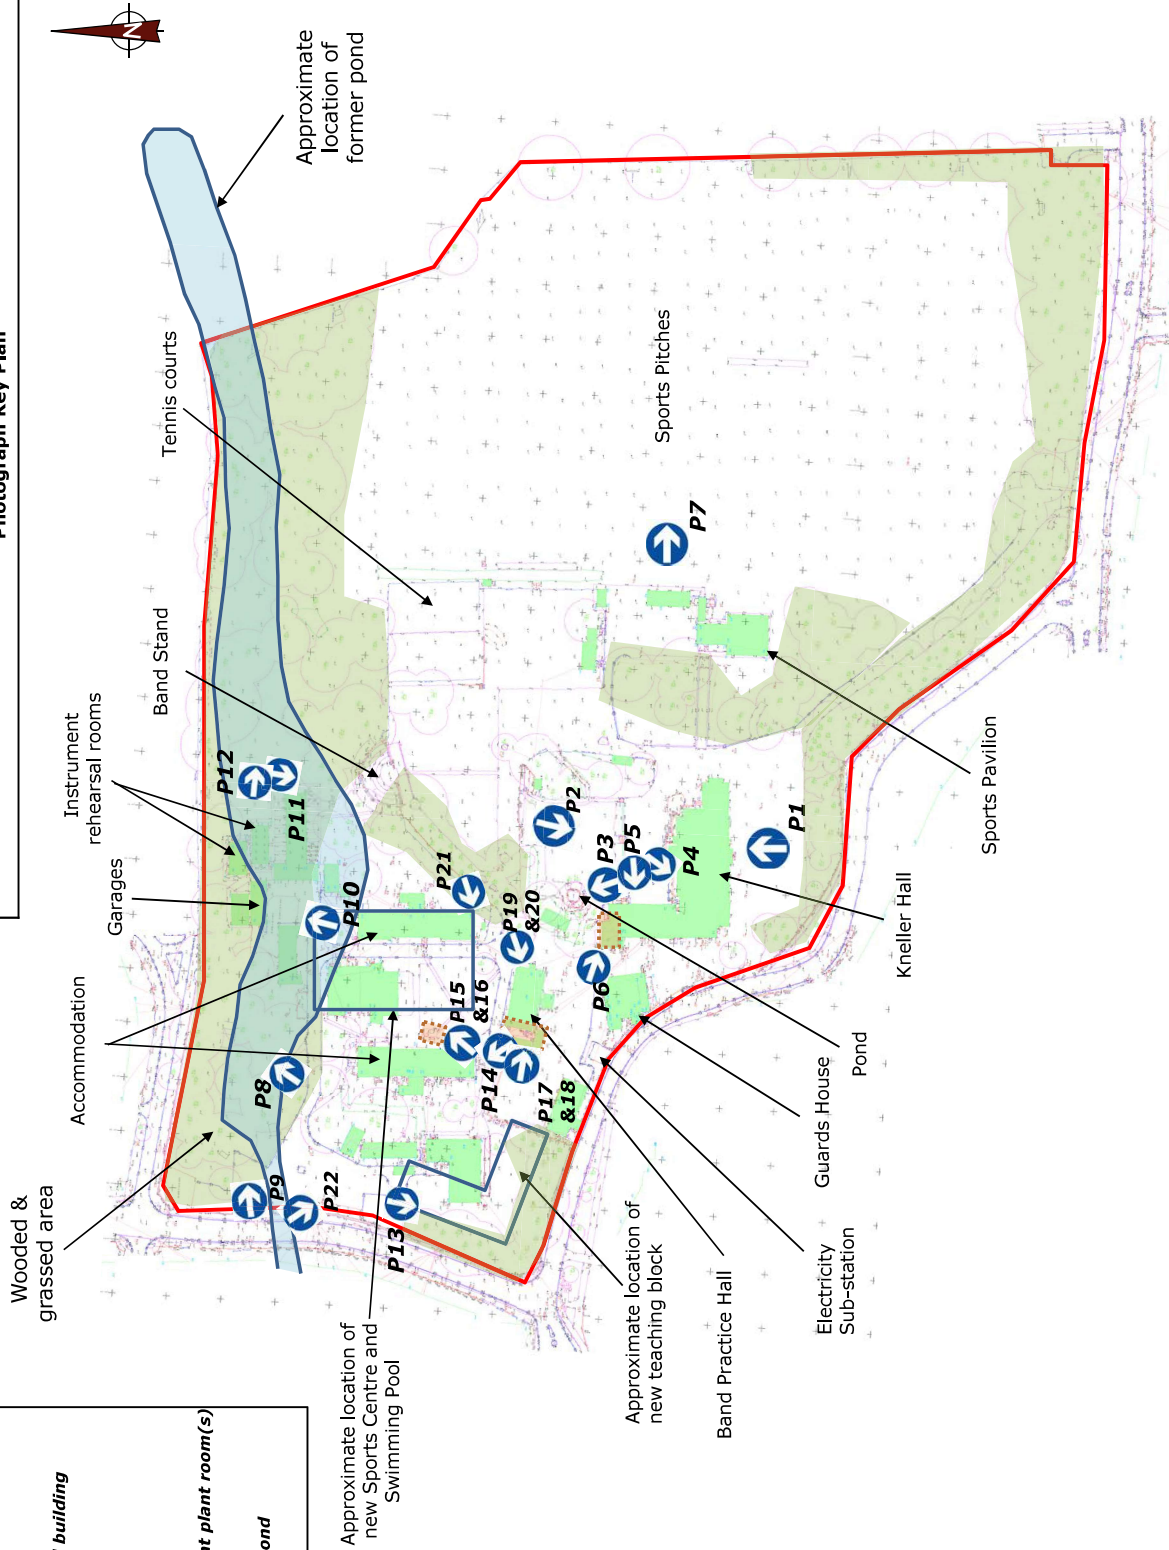

Key

Photograph location/ Direction / Photo number

Approximate outline of proposed building

Wooded area

Approximate location of basement plant room(s)

Approximate location of former pond

Site & Location

**Kneller Hall School,
65 Kneller Road, Twickenham, London TW2 7DN**

Report No:
10728/SG

Photograph Key Plan

Key

 Cable Percussion borehole

 Dynamic sampler borehole/window sample

 Hand excavated trial pit

 CBR test

 Machine excavated soakage pit

Site & Location
**Kneller Hall School,
65 Kneller Road, Twickenham, London TW2 7DN**

Report No:
10728/SG

Site Plan

0 100m

Proposed Development Plan

Masterplan

- 1. KNELLER HALL
- 2. GUARDS HOUSE / MUSIC SCHOOL
- 3. BAND PRACTICE HALL / THEATRE
- 4. TEACHING BUILDING
- 5. SPORTS CENTRE WITH POOL
- 6. SPORTS PAVILION
- 7. FOREST SCHOOL SHELTER
- 8. SPORTS PITCHES
- 9. ENERGY CENTRE & GROUNDS MAINTENANCE
- 10. BAND STAND

- MOL Boundary
- New Buildings

Location Plan

SITE LOCATION

(Contains Ordnance Survey data © Crown copyright and database right 2022)