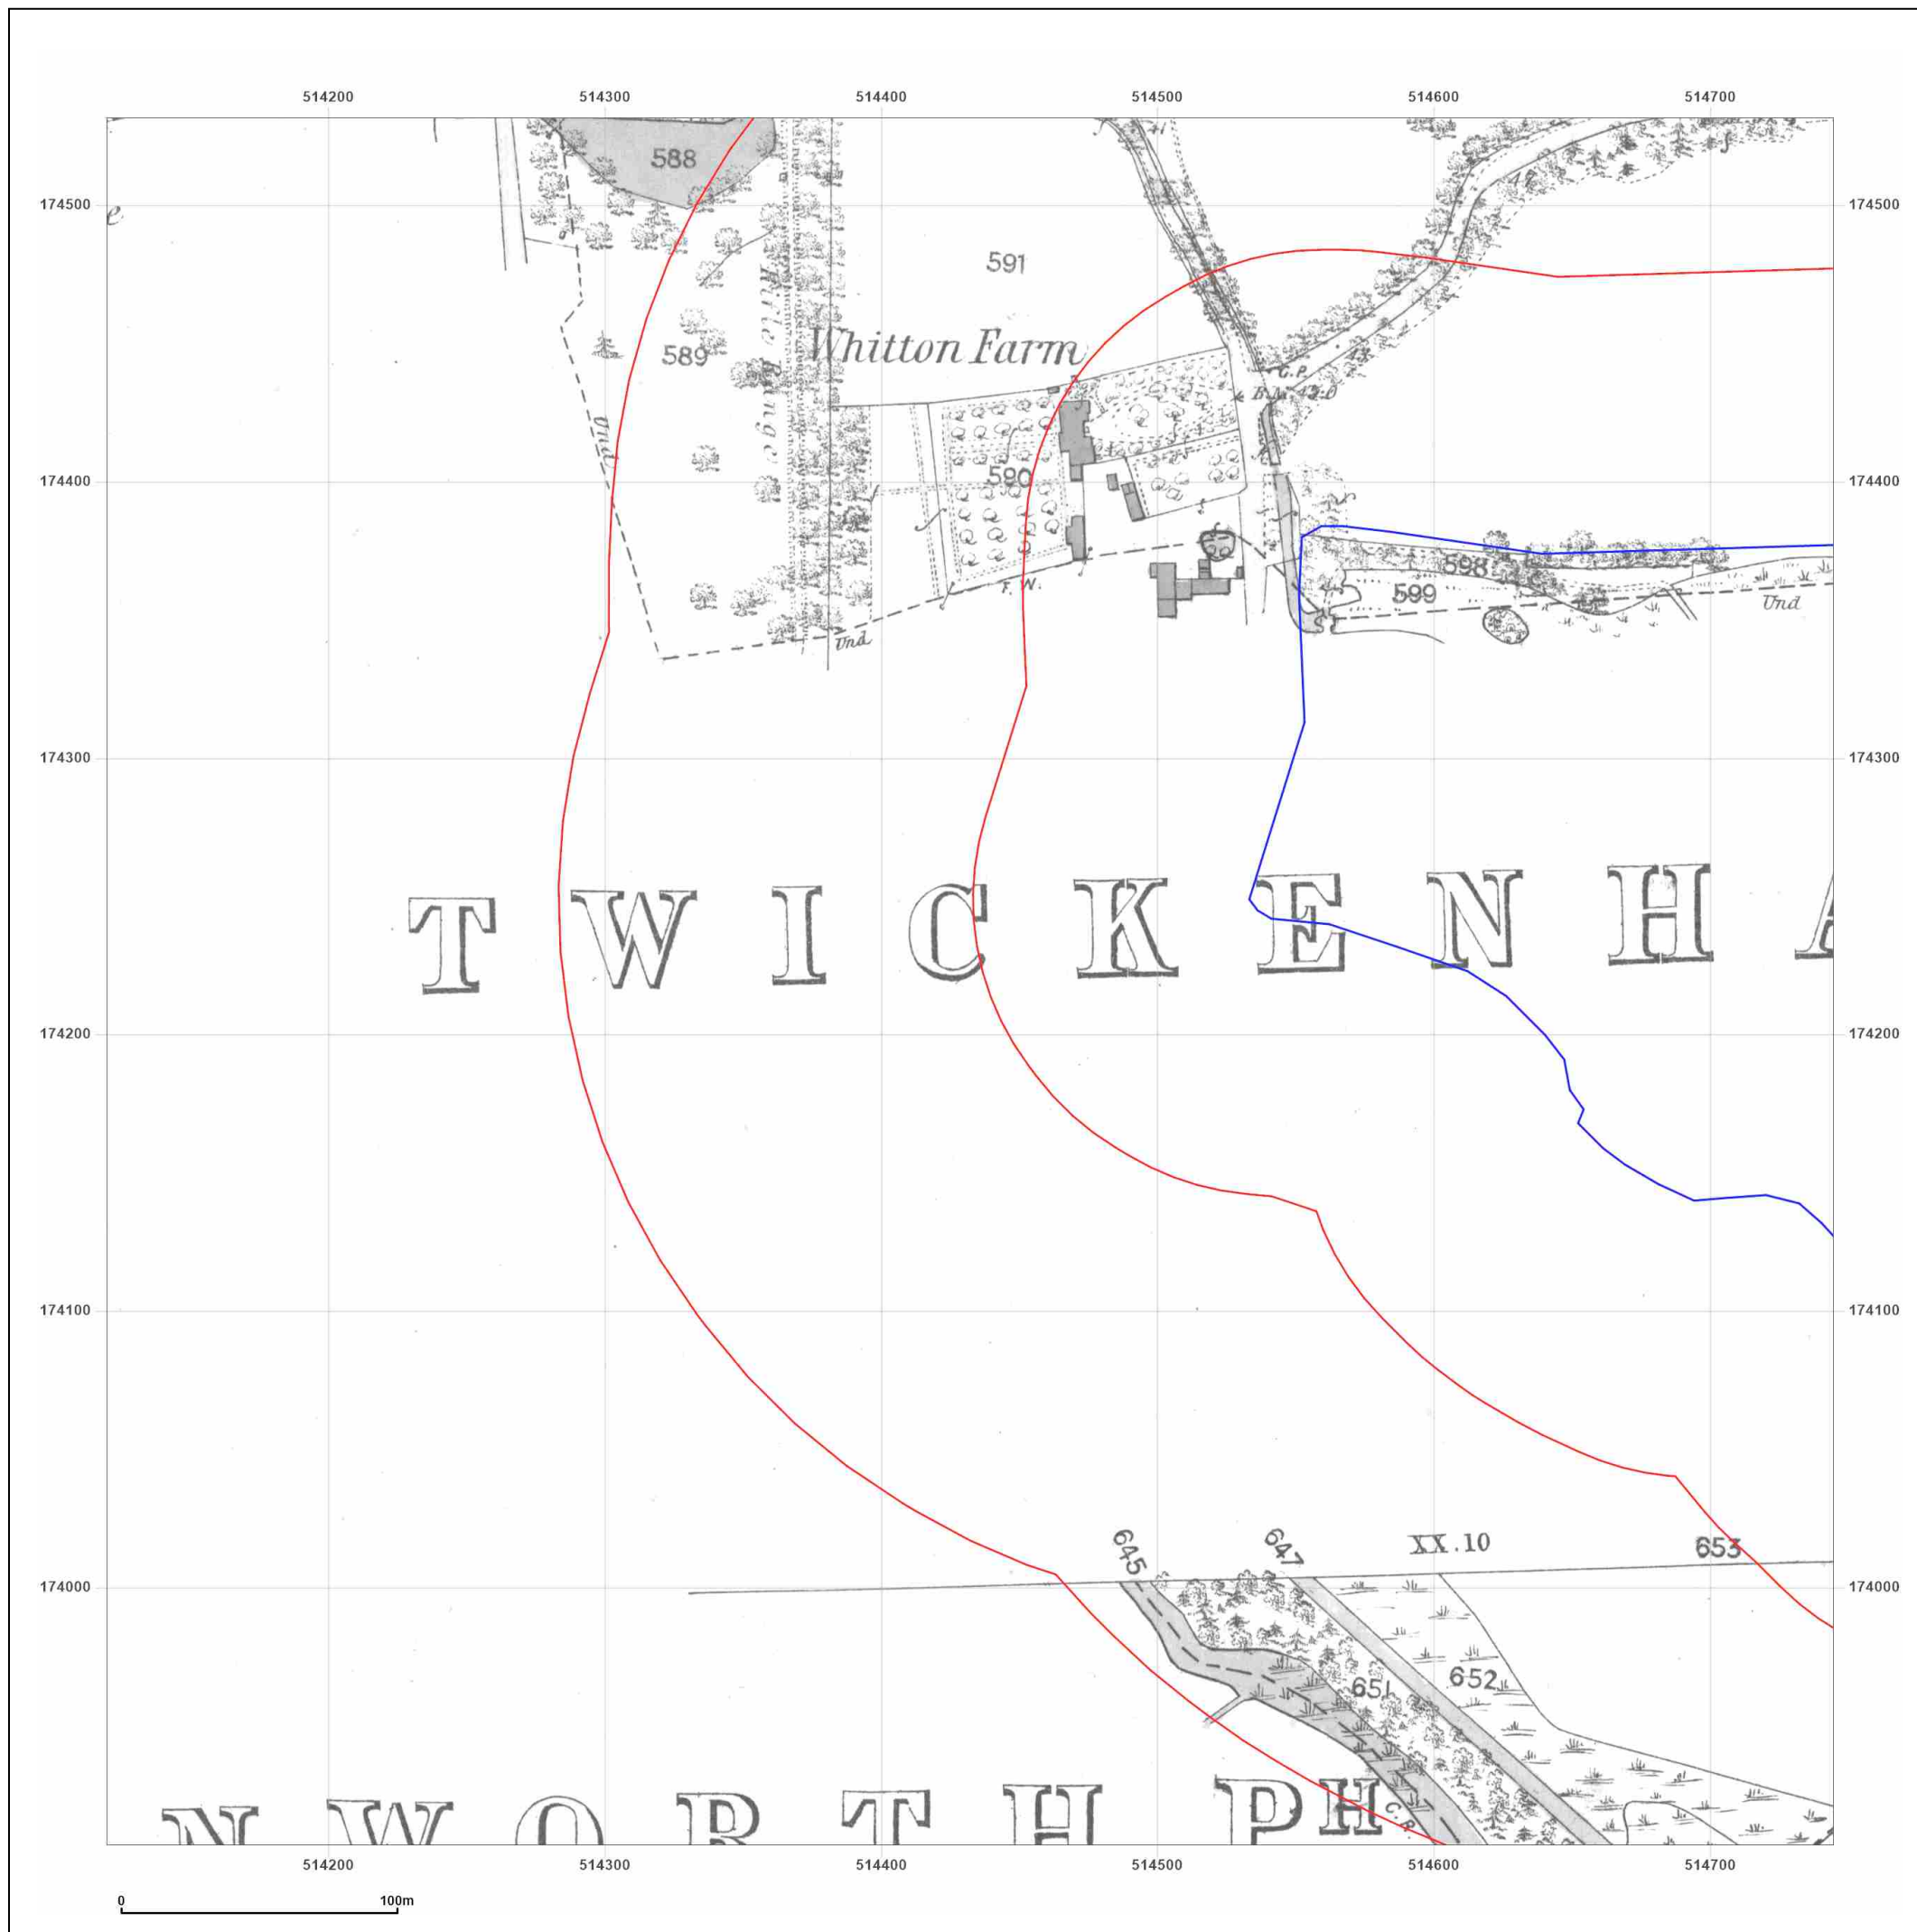

Site Details:

FLAT, KNELLER HALL ROYAL MILITARY SCHOOL OF MUSIC, KNELLER ROAD, TWICKENHAM, TW2 7DU

Client Ref: P4134JJ2485-1
Report Ref: JOMAS-8446055_LS_1_1
Grid Ref: 514432, 174219

Map Name: County Series

Map date: 1865

Scale: 1:2,500

Printed at: 1:2,500

Surveyed 1865
Revised 1865
Edition N/A
Copyright N/A
Levelled N/A

Produced by Groundsure Insights
T: 08444 159000
E: info@groundsure.com
W: www.groundsure.com

© Crown copyright and database rights 2021 Ordnance Survey 100035207

Production date: 13 January 2022

Map legend available at: www.groundsure.com/sites/default/files/groundsure_legend.pdf