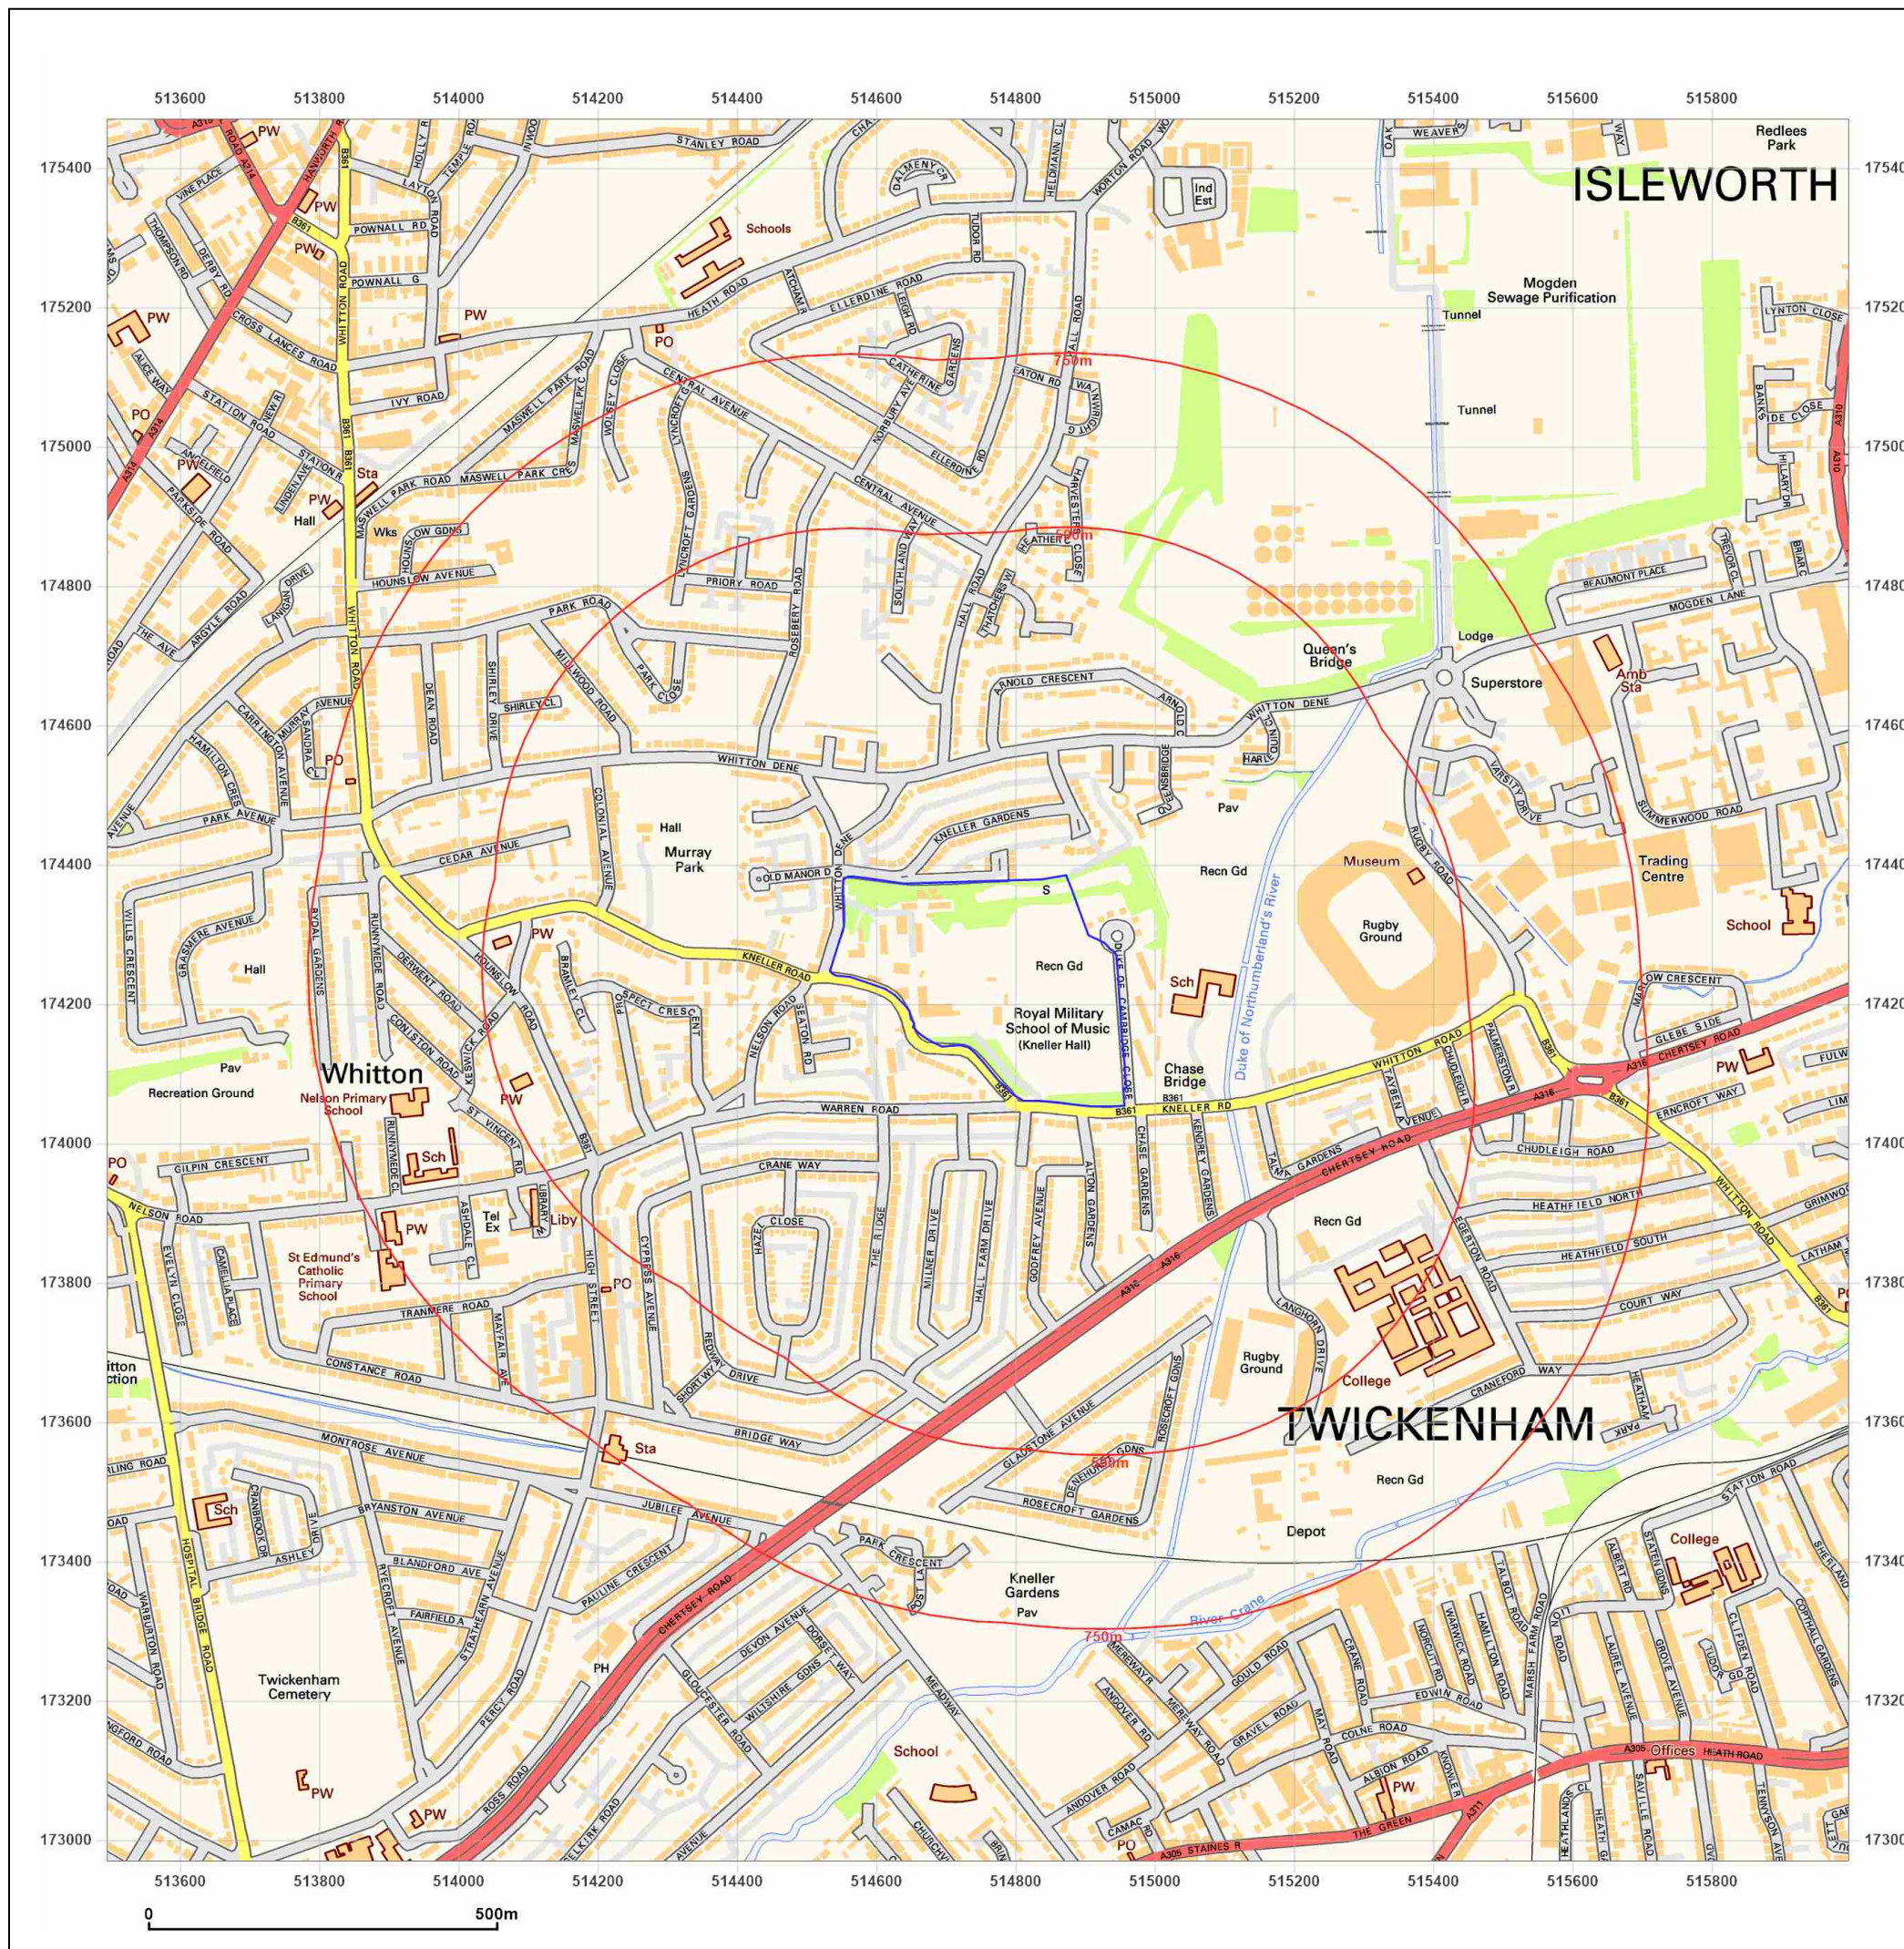

Produced by
Groundsure Insights
T: 08444 159000
E: info@groundsure.com
W: www.groundsure.com

© Crown copyright and database rights 2021 Ordnance Survey 100035207

Production date: 13 January 2022

Map legend available at:
www.groundsure.com/sites/default/files/groundsure_legend.pdf