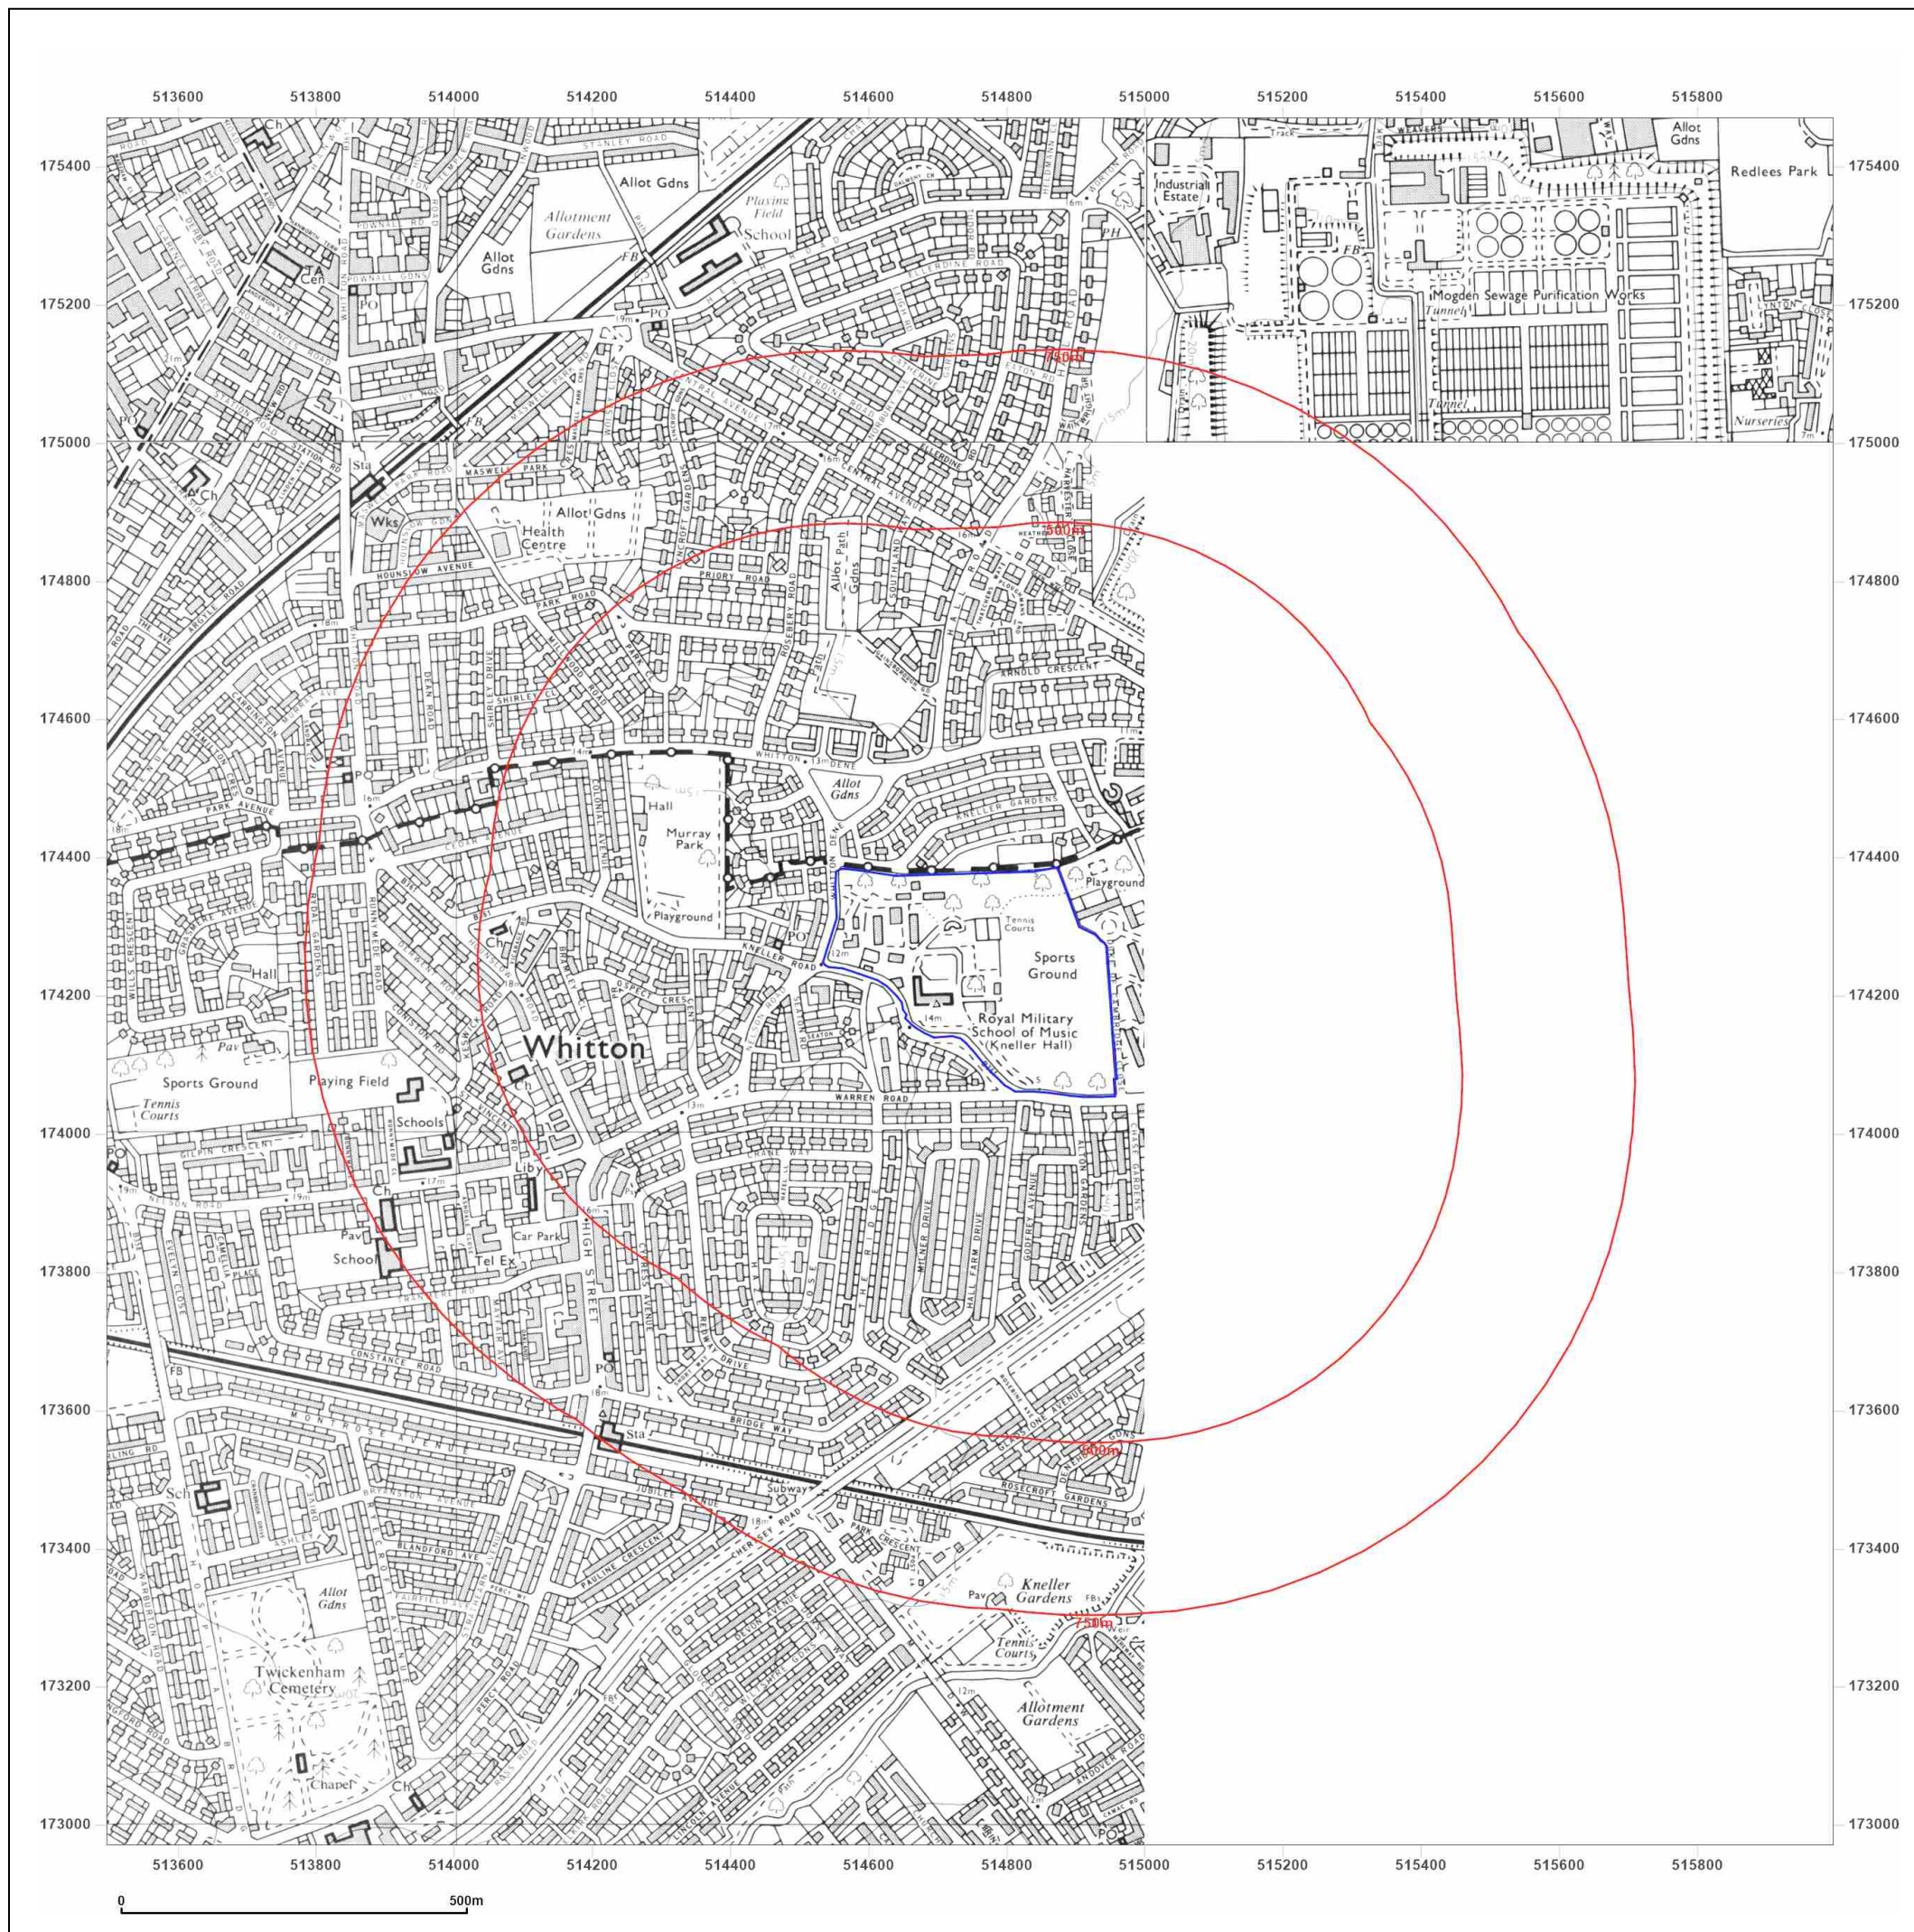

Site Details:

FLAT, KNELLER HALL ROYAL MILITARY SCHOOL OF MUSIC, KNELLER ROAD, TWICKENHAM, TW2 7DU

Client Ref: P4134JJ2485-1
Report Ref: JOMAS-8446055
Grid Ref: 514746, 174220

Map Name: National Grid

Map date: 1983-1987

Scale: 1:10,000

Printed at: 1:10,000

Surveyed 1984
Revised 1985
Edition N/A
Copyright N/A
Levelled N/A

Surveyed 1982
Revised 1987
Edition N/A
Copyright N/A
Levelled N/A

Surveyed 1982
Revised 1983
Edition N/A
Copyright N/A
Levelled N/A

Produced by
Groundsure Insights
T: 08444 159000
E: info@groundsure.com
W: www.groundsure.com

© Crown copyright and database rights 2021 Ordnance Survey 100035207

Production date: 13 January 2022

Map legend available at:
www.groundsure.com/sites/default/files/groundsure_legend.pdf