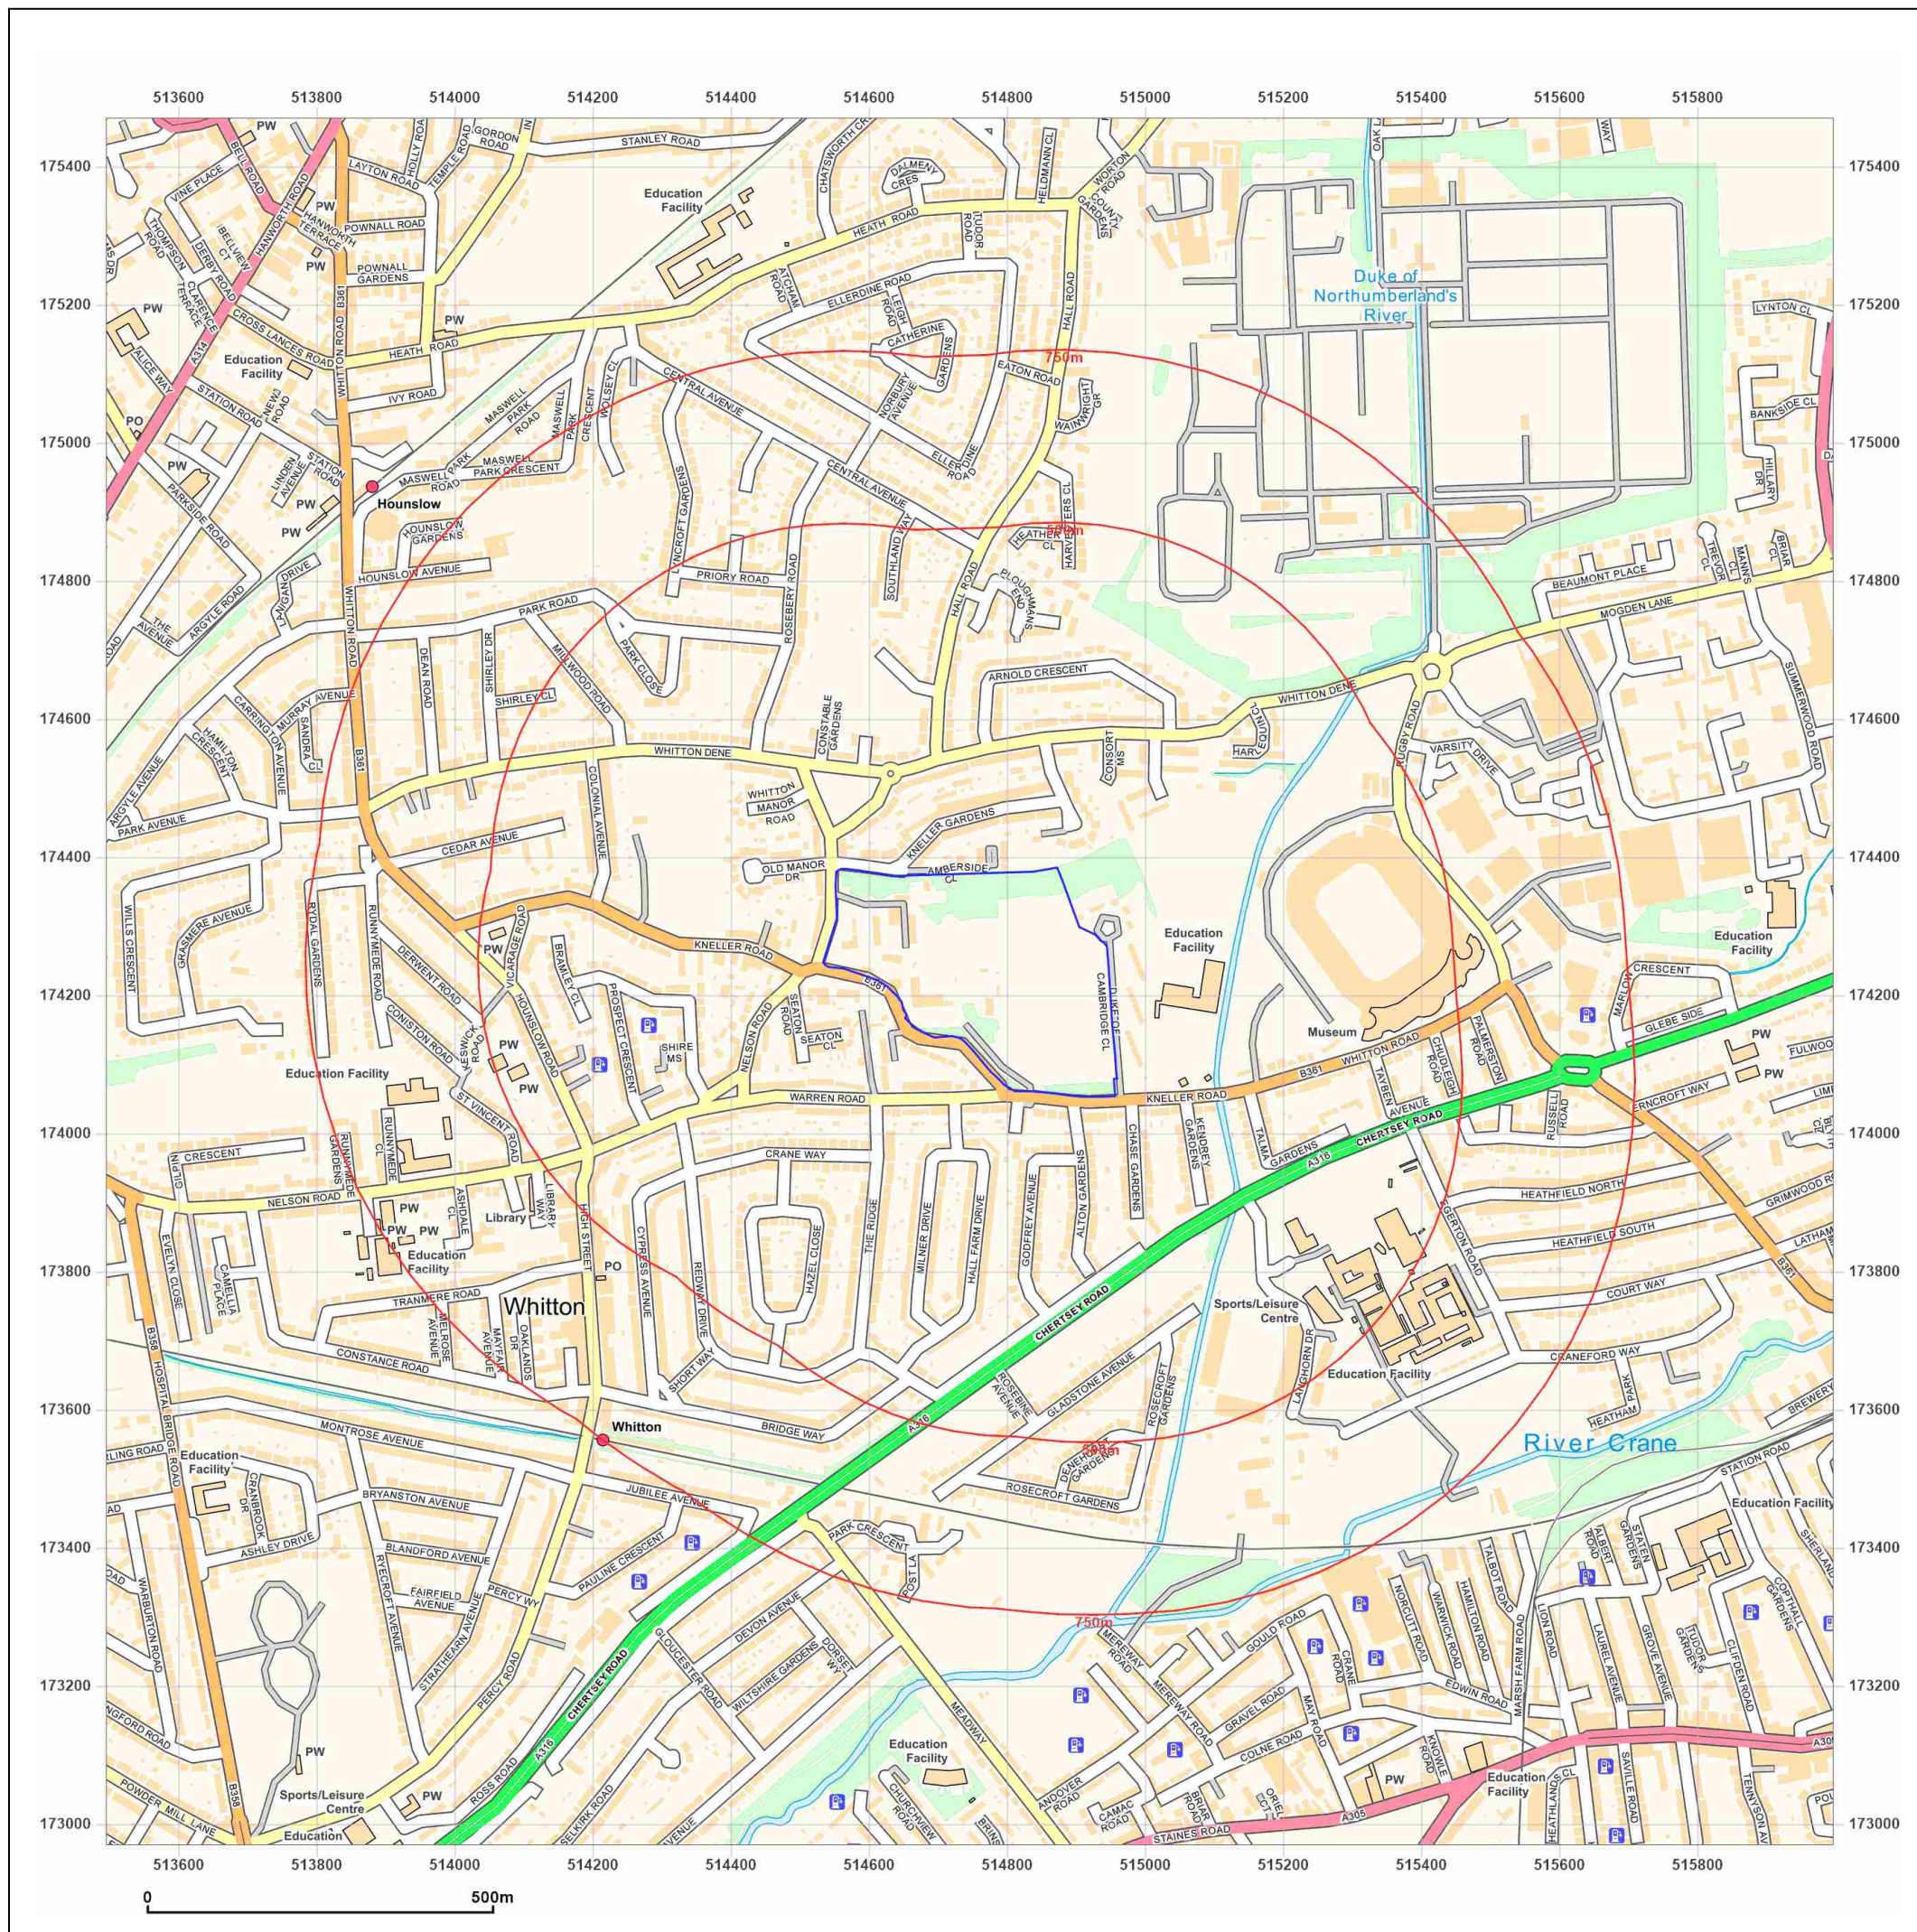

© Crown copyright and database rights 2021 Ordnance Survey 100035207

Production date: 13 January 2022

Map legend available at:
www.groundsure.com/sites/default/files/groundsure_legend.pdf

0 500m

Groundsure