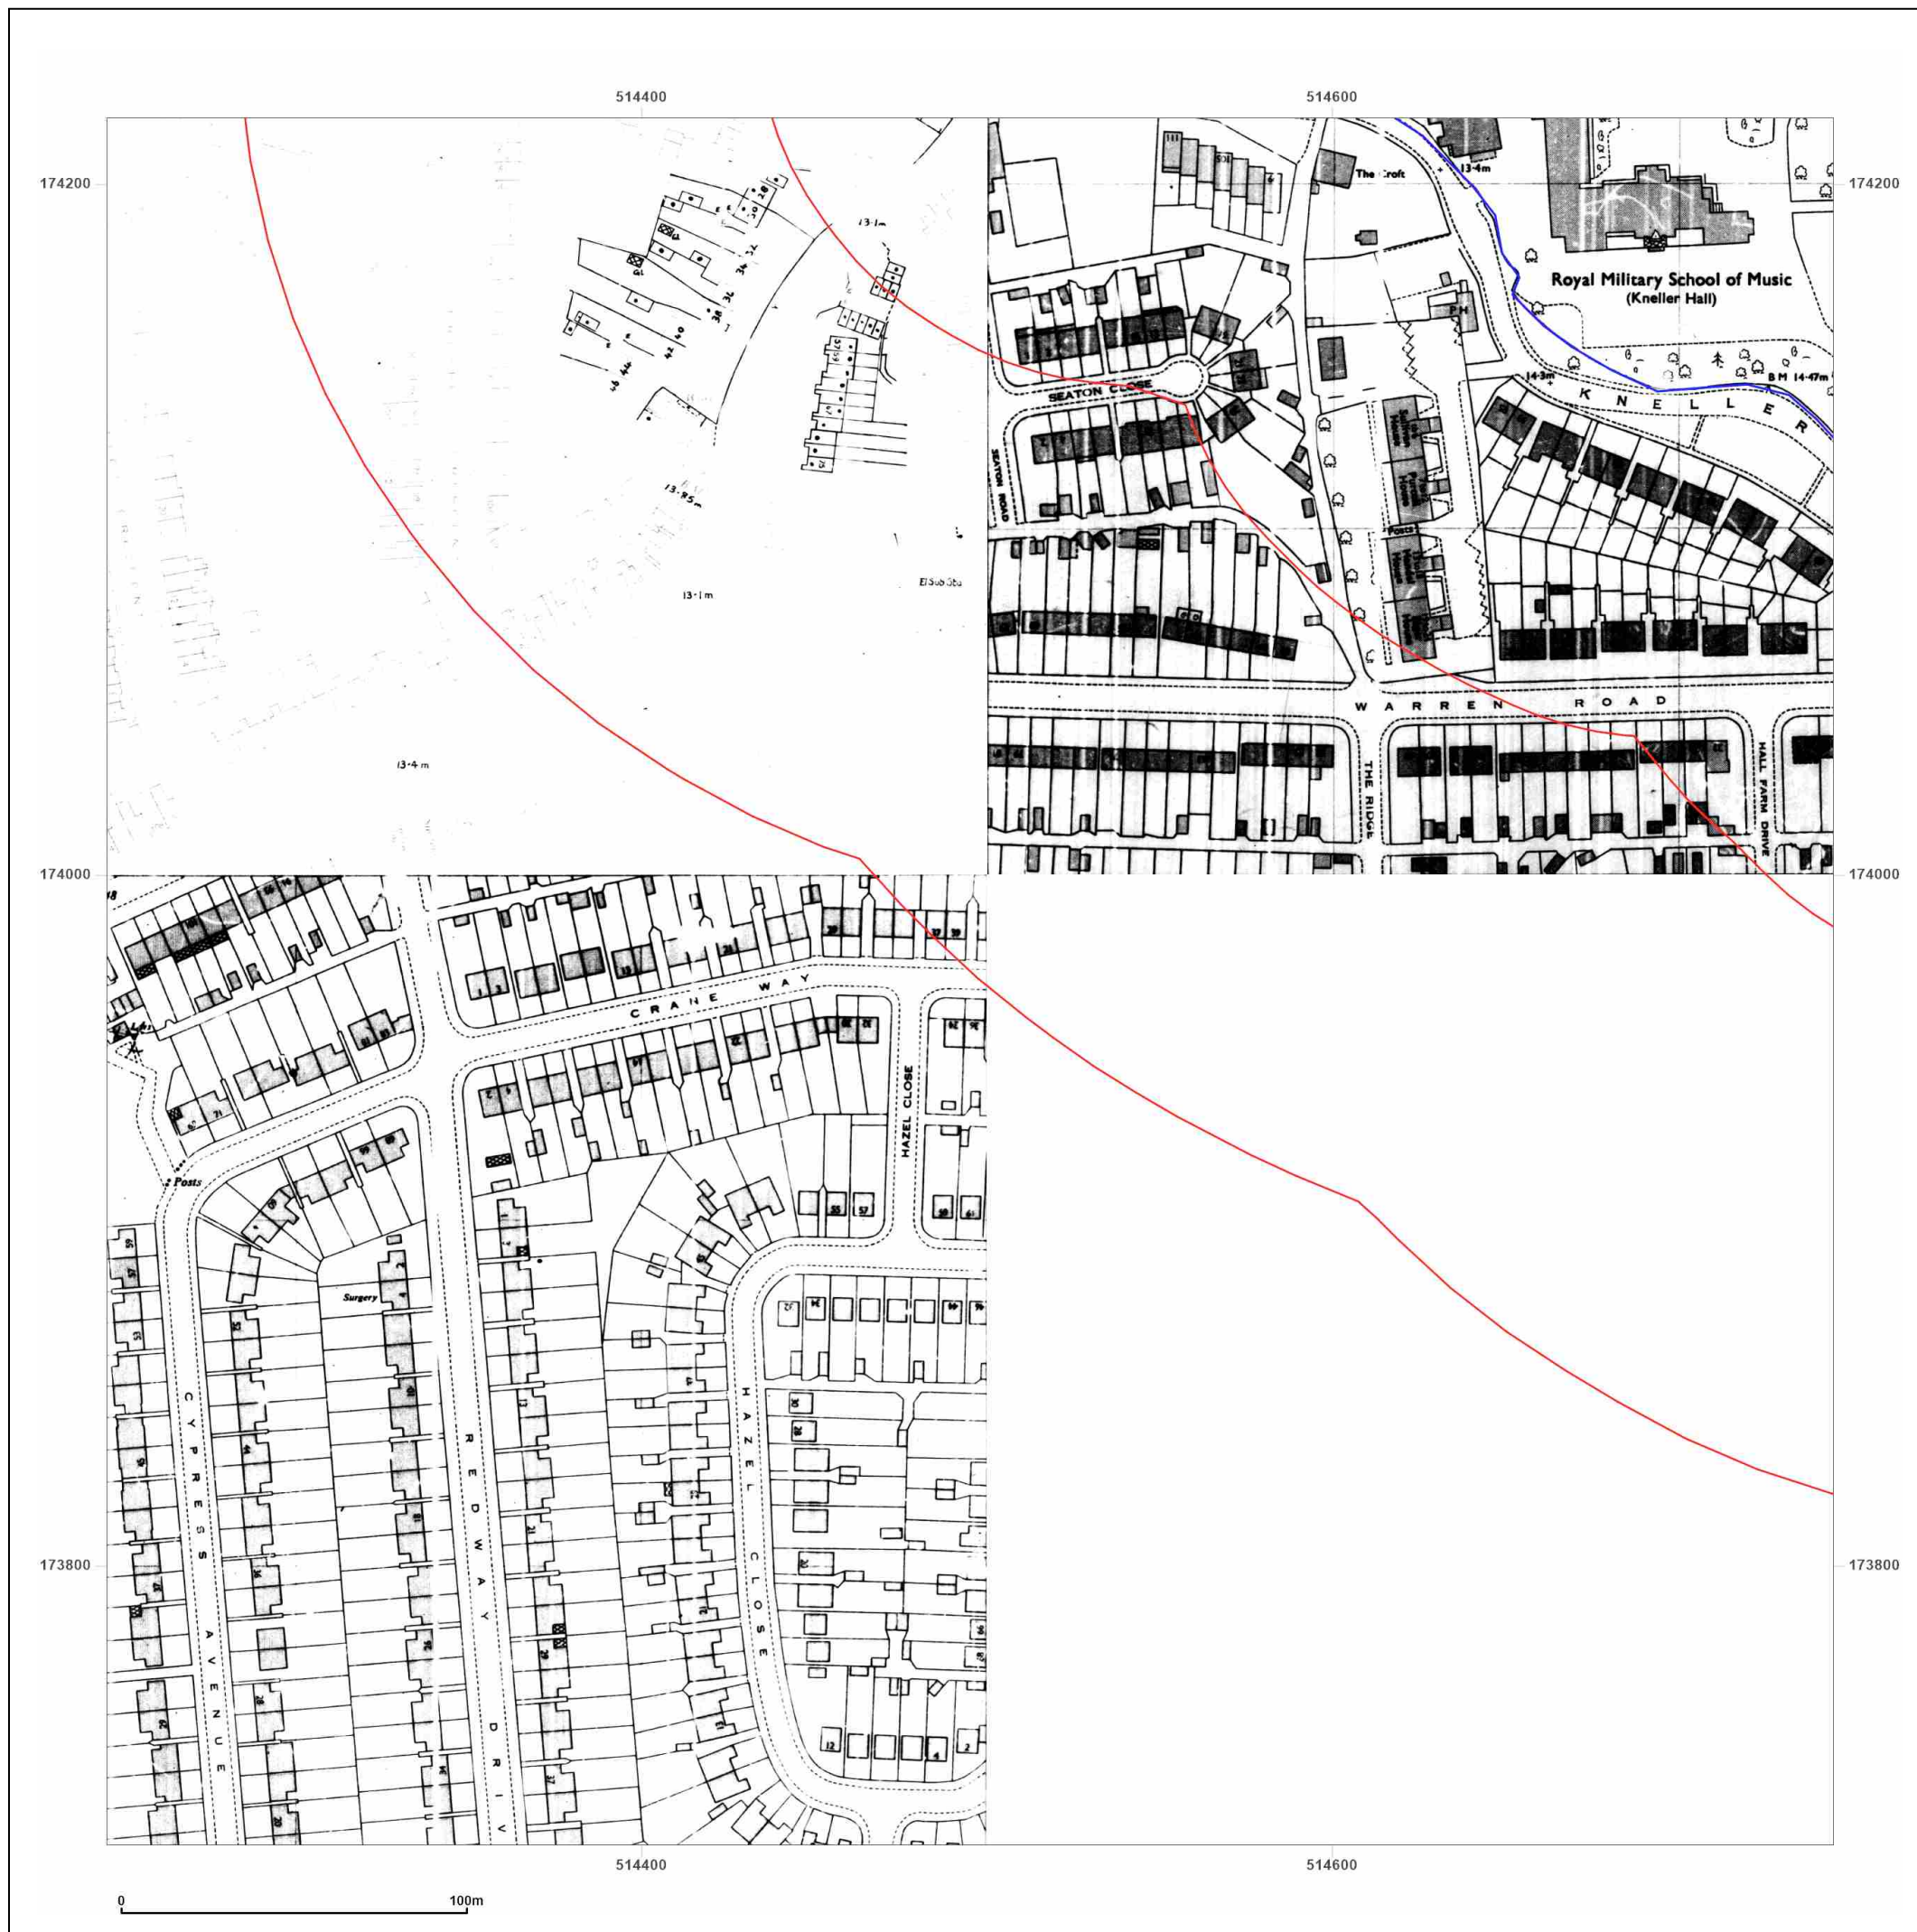

Site Details:

FLAT, KNELLER HALL ROYAL MILITARY SCHOOL OF MUSIC, KNELLER ROAD, TWICKENHAM, TW2 7DU

Client Ref: P4134JJ2485-1
Report Ref: JOMAS-8446055_1250_1_1
Grid Ref: 514495, 173969

Map Name: National Grid

Map date: 1973-1978

Scale: 1:1,250

Printed at: 1:2,000

Surveyed N/A
Revised N/A
Edition N/A
Copyright 1978
Levelled N/A

Surveyed N/A
Revised N/A
Edition N/A
Copyright 1973
Levelled N/A

Surveyed N/A
Revised N/A
Edition N/A
Copyright 1977
Levelled N/A

Produced by
Groundsure Insights
T: 08444 159000
E: info@groundsure.com
W: www.groundsure.com

© Crown copyright and database rights 2021 Ordnance Survey 100035207

Production date: 13 January 2022

Map legend available at:
www.groundsure.com/sites/default/files/groundsure_legend.pdf