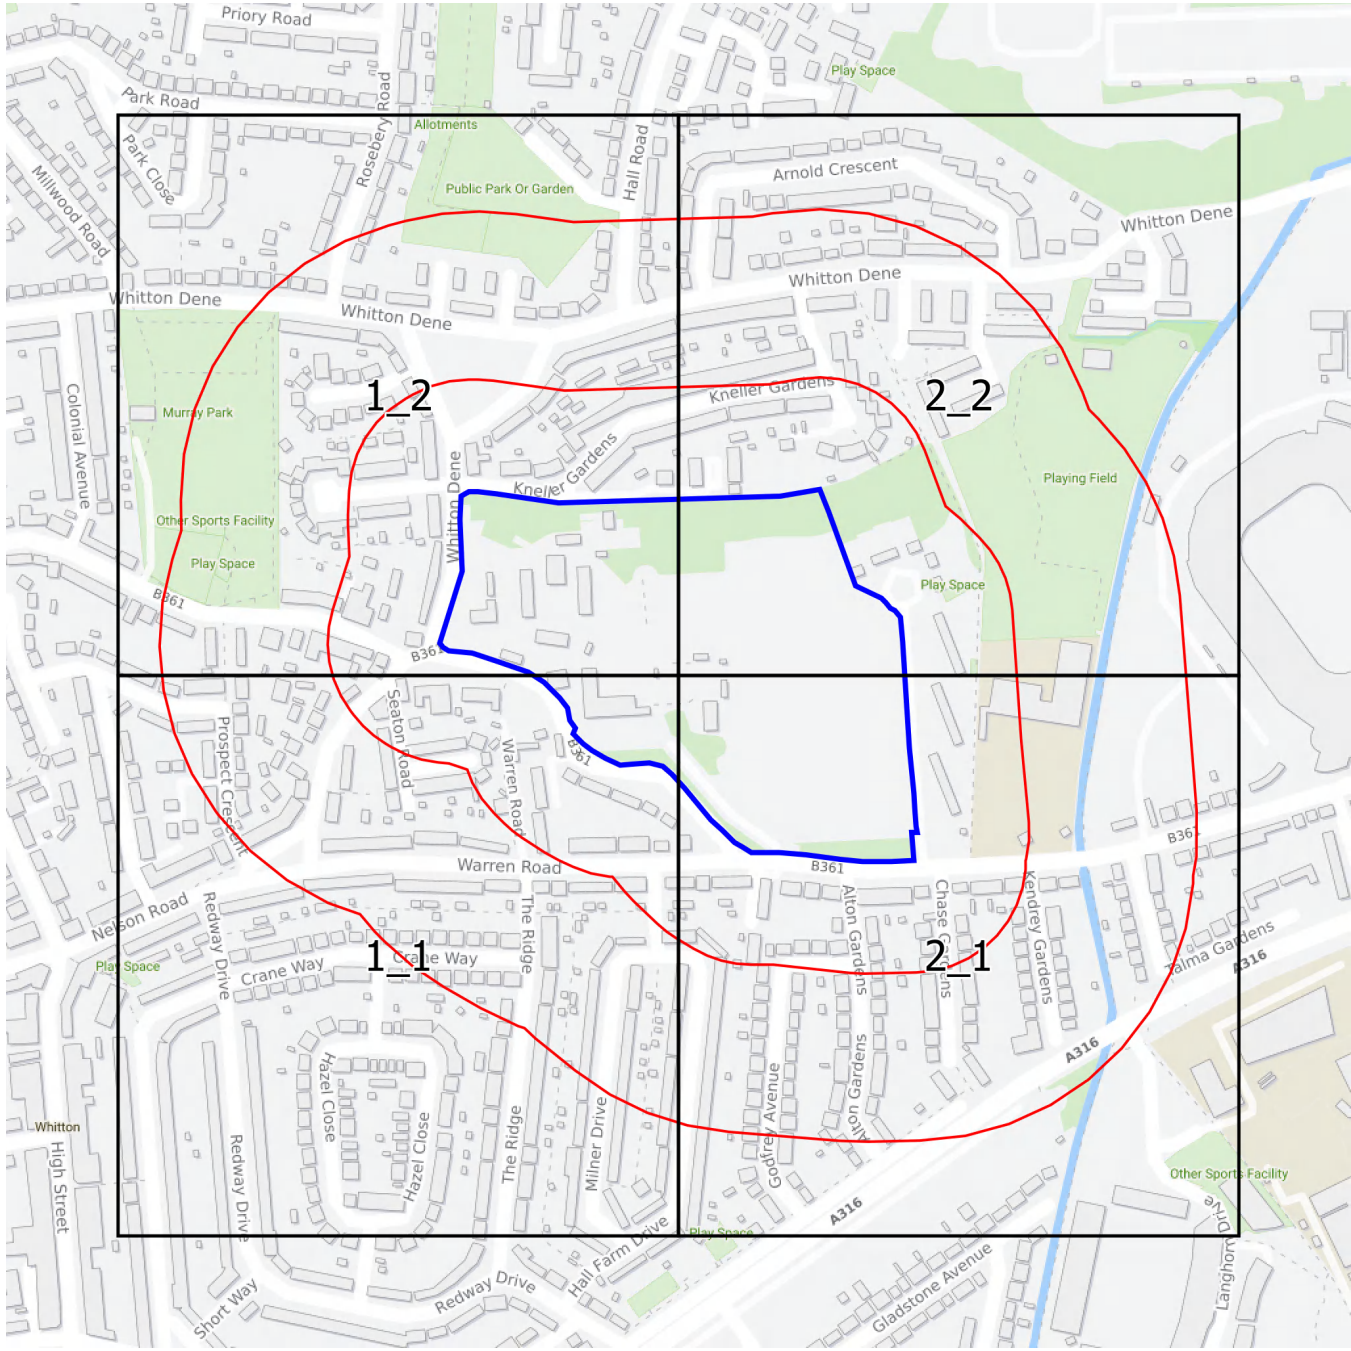

Groundsure

INSIGHTS

1:1,250 Scale Grid Index