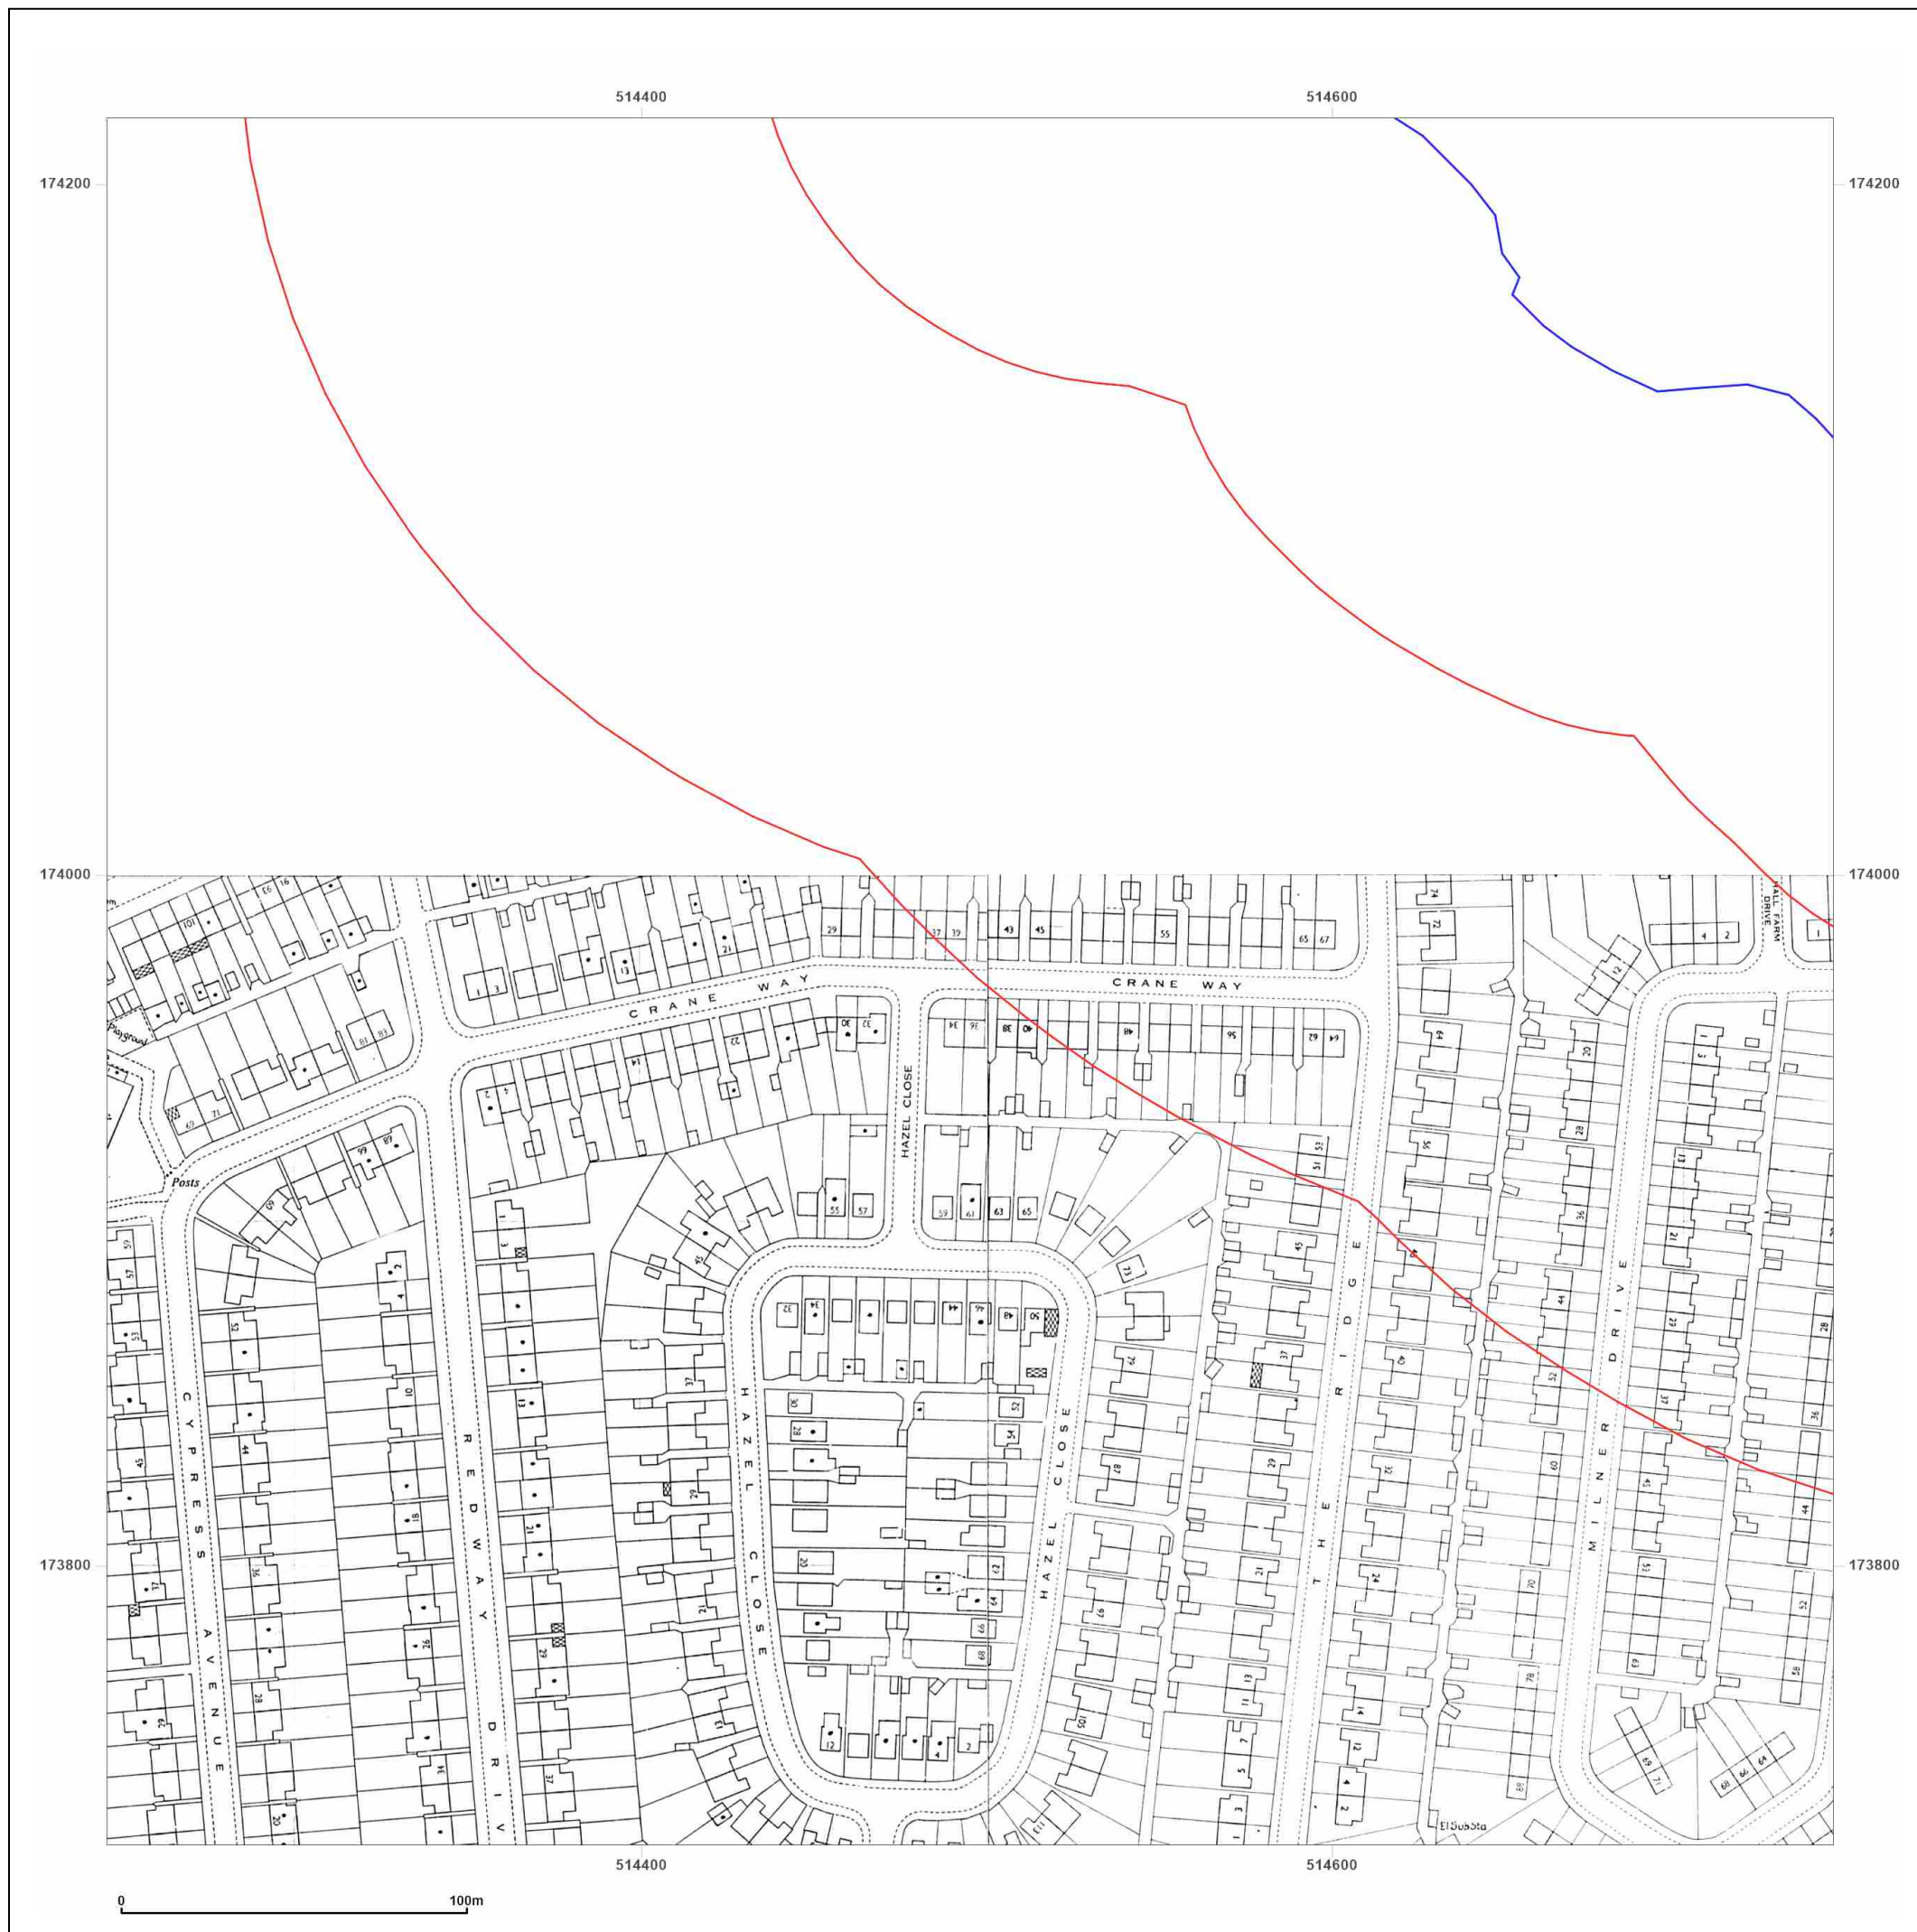

Site Details:

FLAT, KNELLER HALL ROYAL MILITARY SCHOOL OF MUSIC, KNELLER ROAD, TWICKENHAM, TW2 7DU

Client Ref: P4134JJ2485-1
Report Ref: JOMAS-8446055_1250_1_1
Grid Ref: 514495, 173969

Map Name: National Grid

Map date: 1980-1983

Scale: 1:1,250

Printed at: 1:2,000

Surveyed 1957
Revised 1983
Edition N/A
Copyright 1983
Levelled 1957

Surveyed 1980
Revised 1980
Edition N/A
Copyright 1980
Levelled N/A

Produced by
Groundsure Insights
T: 08444 159000
E: info@groundsure.com
W: www.groundsure.com

© Crown copyright and database rights 2021 Ordnance Survey 100035207

Production date: 13 January 2022

Map legend available at:
www.groundsure.com/sites/default/files/groundsure_legend.pdf