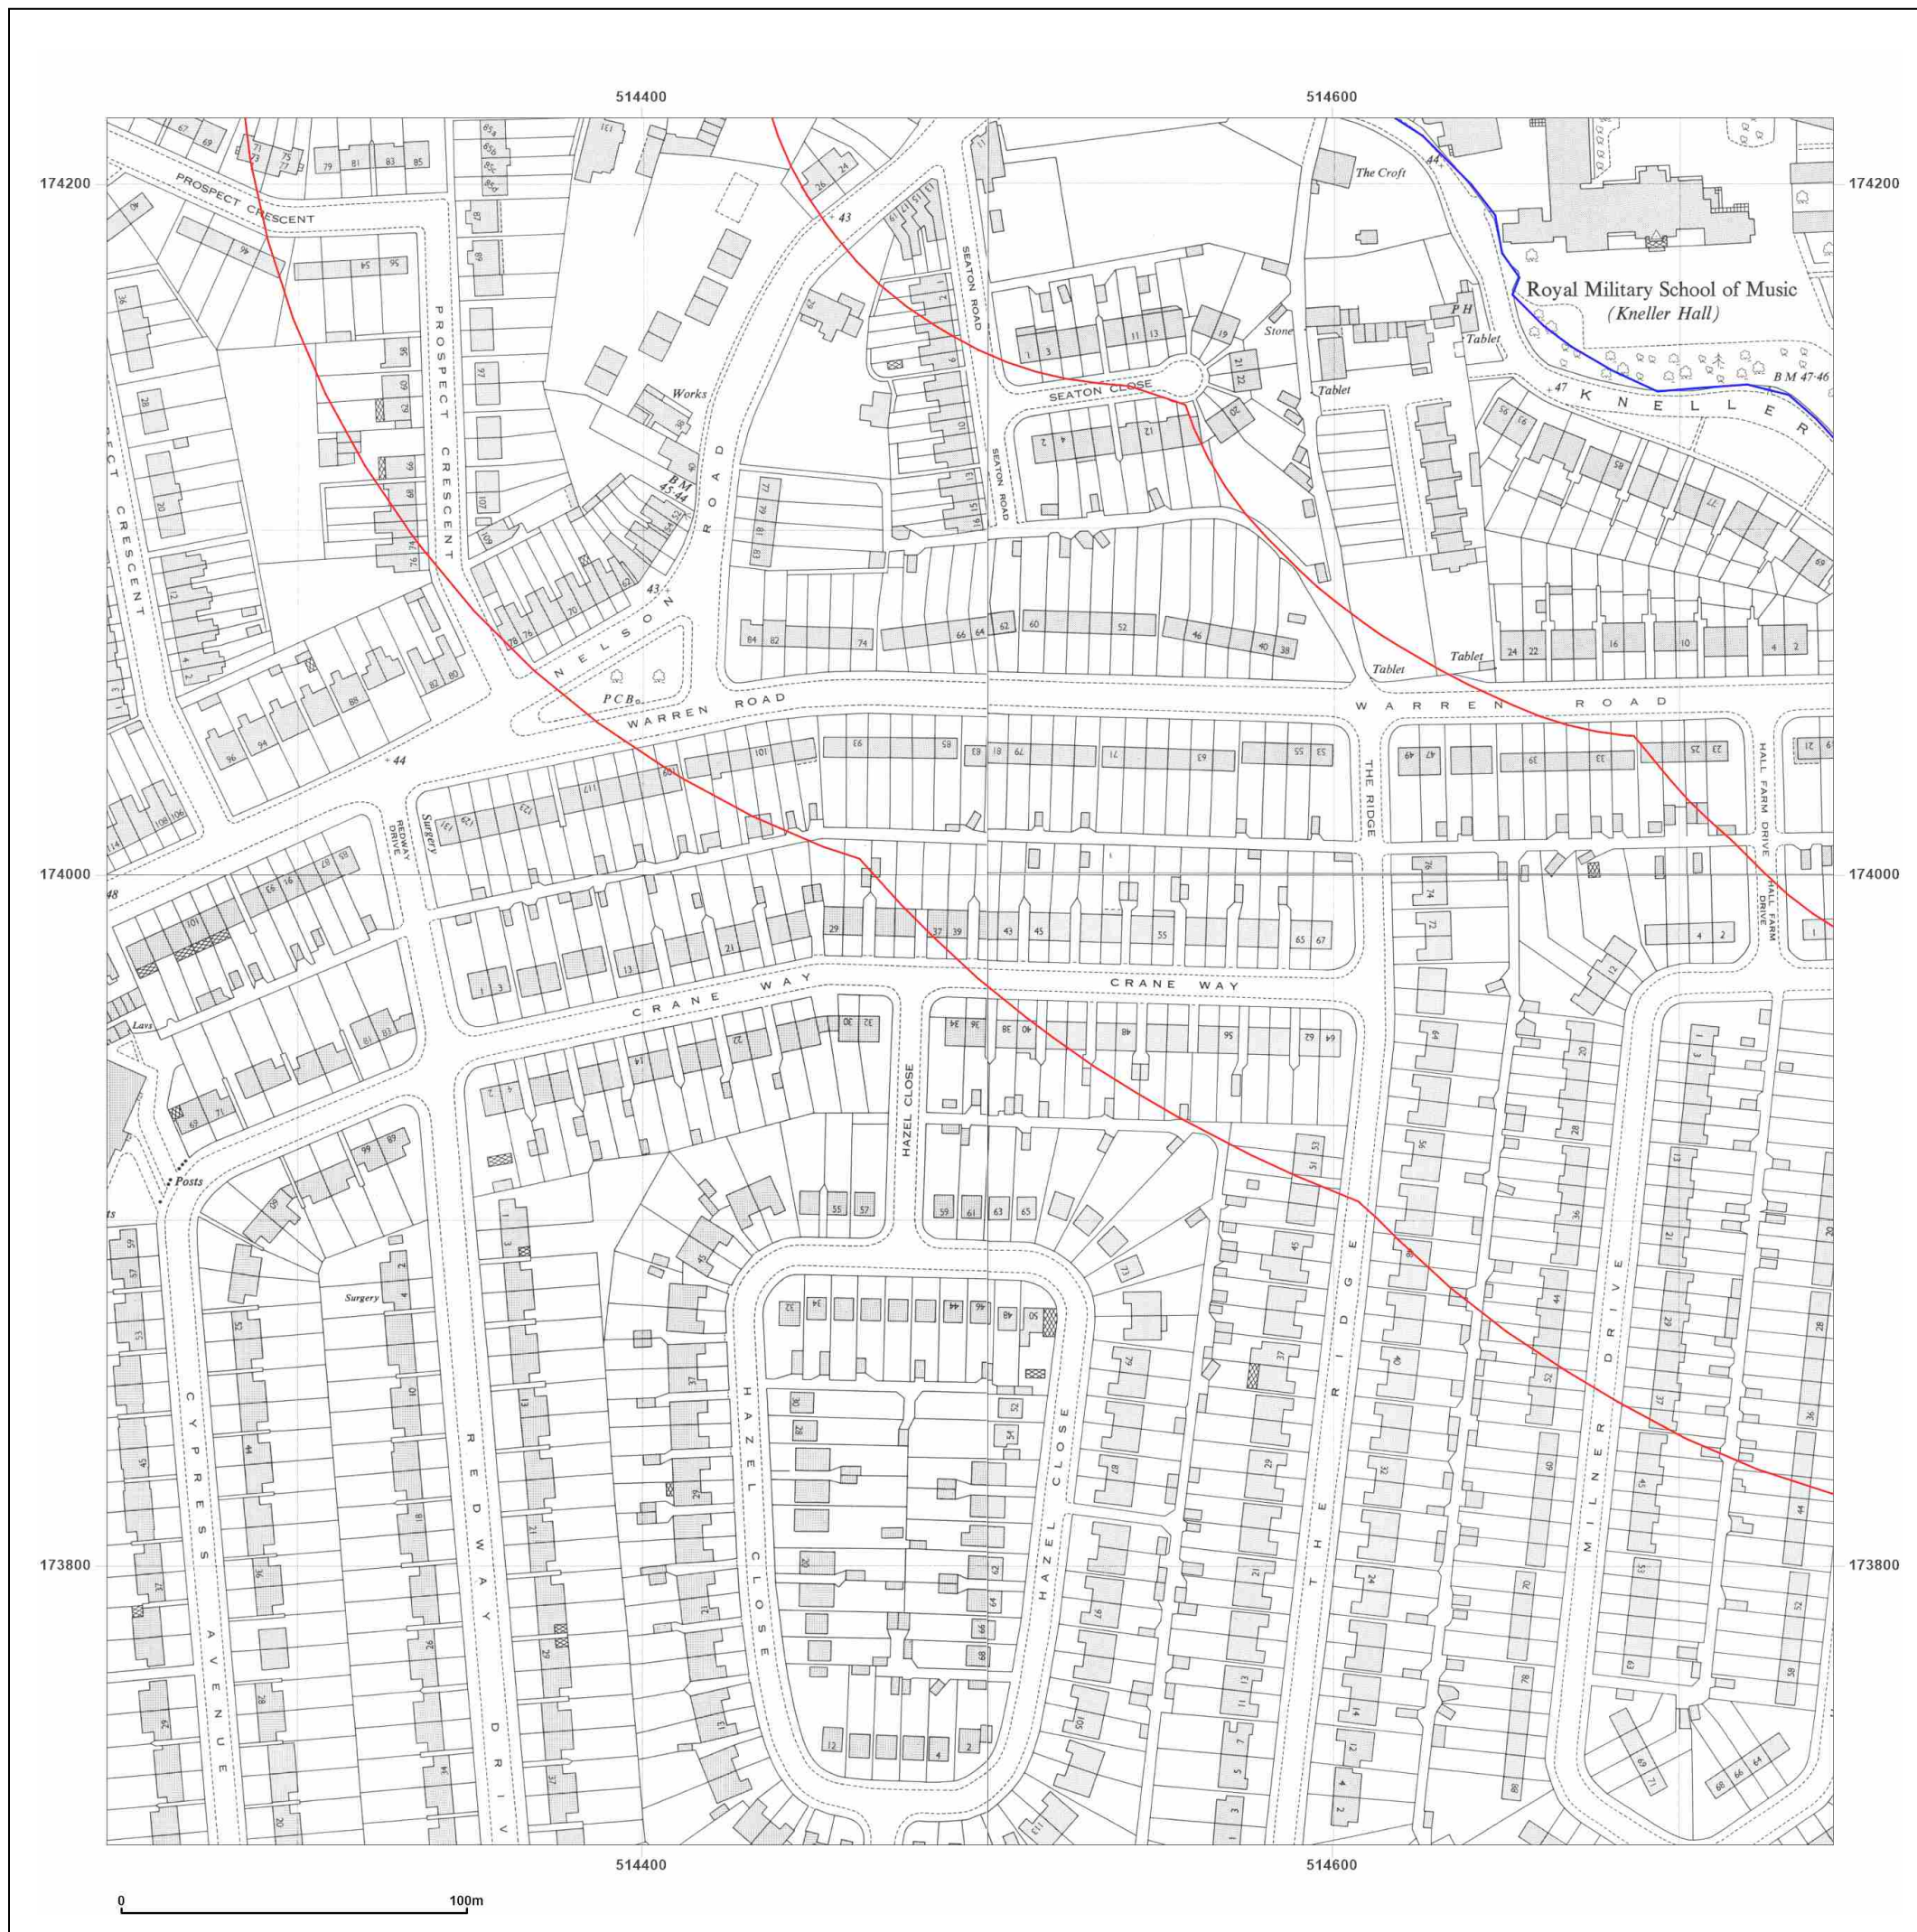

Site Details:

FLAT, KNELLER HALL ROYAL MILITARY SCHOOL OF MUSIC, KNELLER ROAD, TWICKENHAM, TW2 7DU

Client Ref: P4134JJ2485-1
Report Ref: JOMAS-8446055_1250_1_1
Grid Ref: 514495, 173969

Map Name: National Grid

Map date: 1960-1961

Scale: 1:1,250

Printed at: 1:2,000

Surveyed 1960
Revised 1960
Edition N/A
Copyright N/A
Levelled N/A

Surveyed 1960
Revised 1960
Edition N/A
Copyright N/A
Levelled N/A

Surveyed 1960
Revised 1960
Edition N/A
Copyright 1961
Levelled 1957

Surveyed 1960
Revised 1960
Edition N/A
Copyright 1961
Levelled 1957

Produced by
Groundsure Insights
T: 08444 159000
E: info@groundsure.com
W: www.groundsure.com

© Crown copyright and database rights 2021 Ordnance Survey 100035207

Production date: 13 January 2022

Map legend available at:
www.groundsure.com/sites/default/files/groundsure_legend.pdf