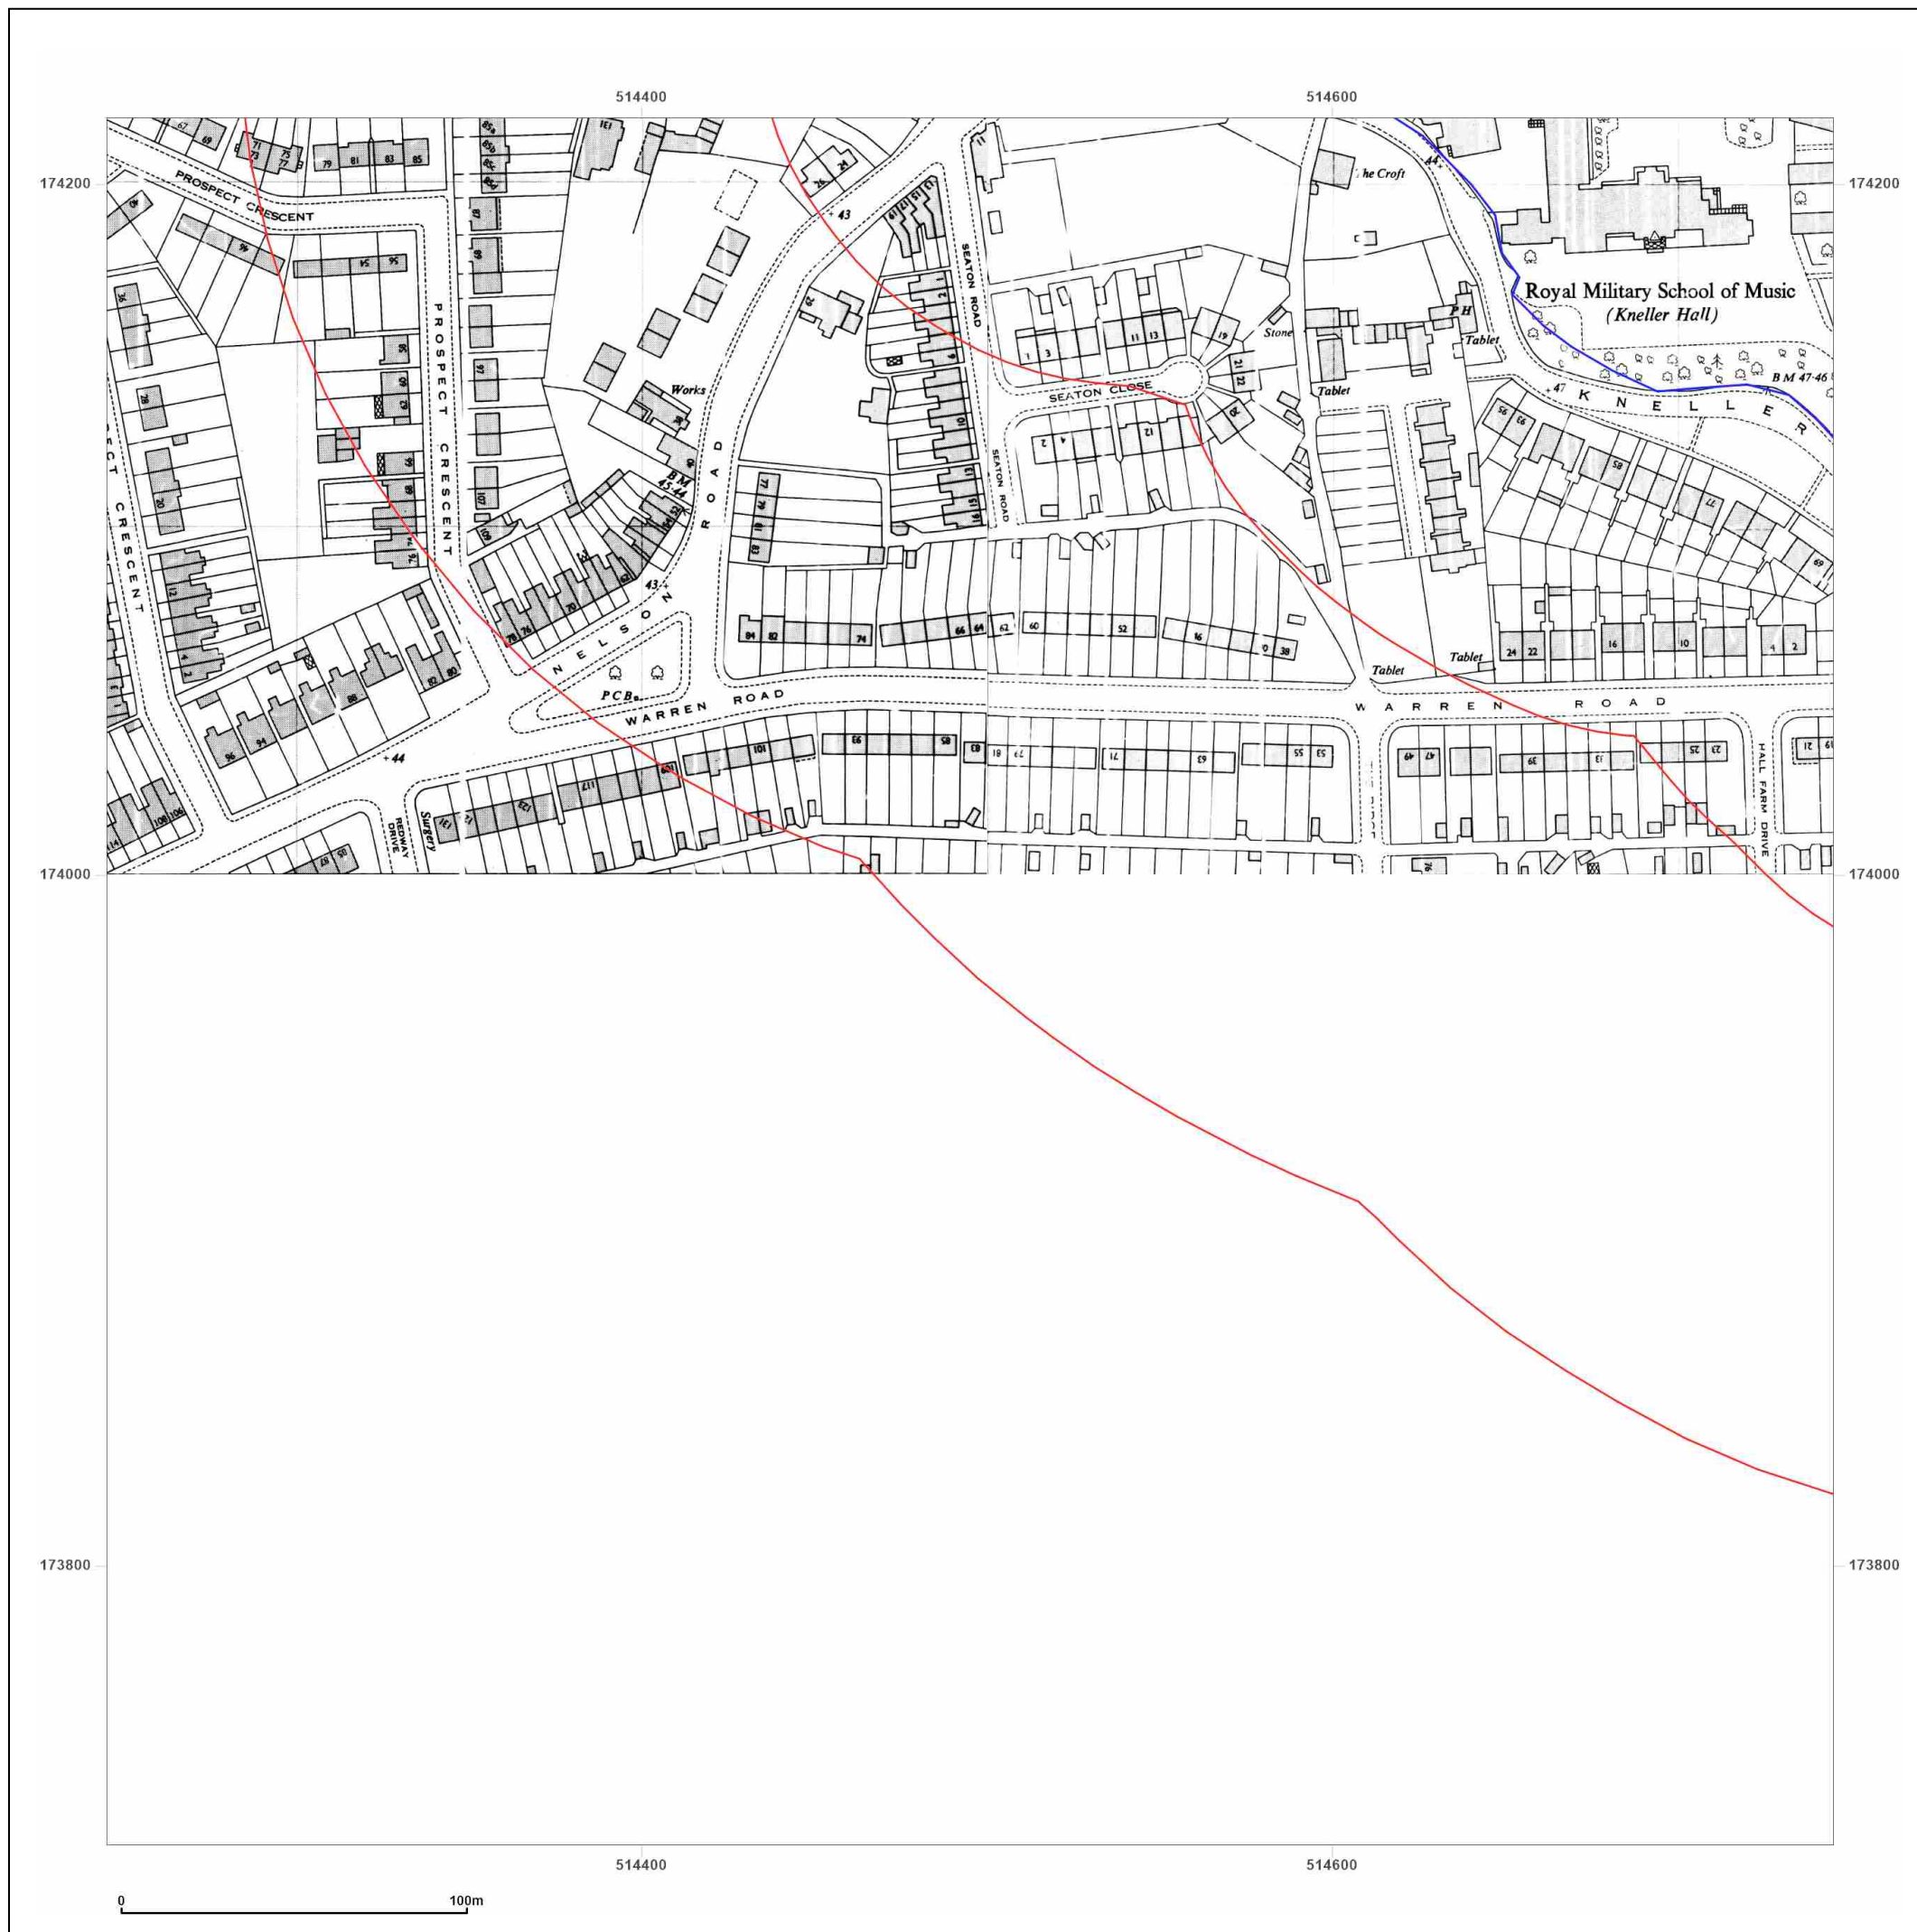

Produced by
Groundsure Insights
T: 08444 159000
E: info@groundsure.com
W: www.groundsure.com

© Crown copyright and database rights 2021 Ordnance Survey 100035207

Production date: 13 January 2022

Map legend available at:
www.groundsure.com/sites/default/files/groundsure_legend.pdf