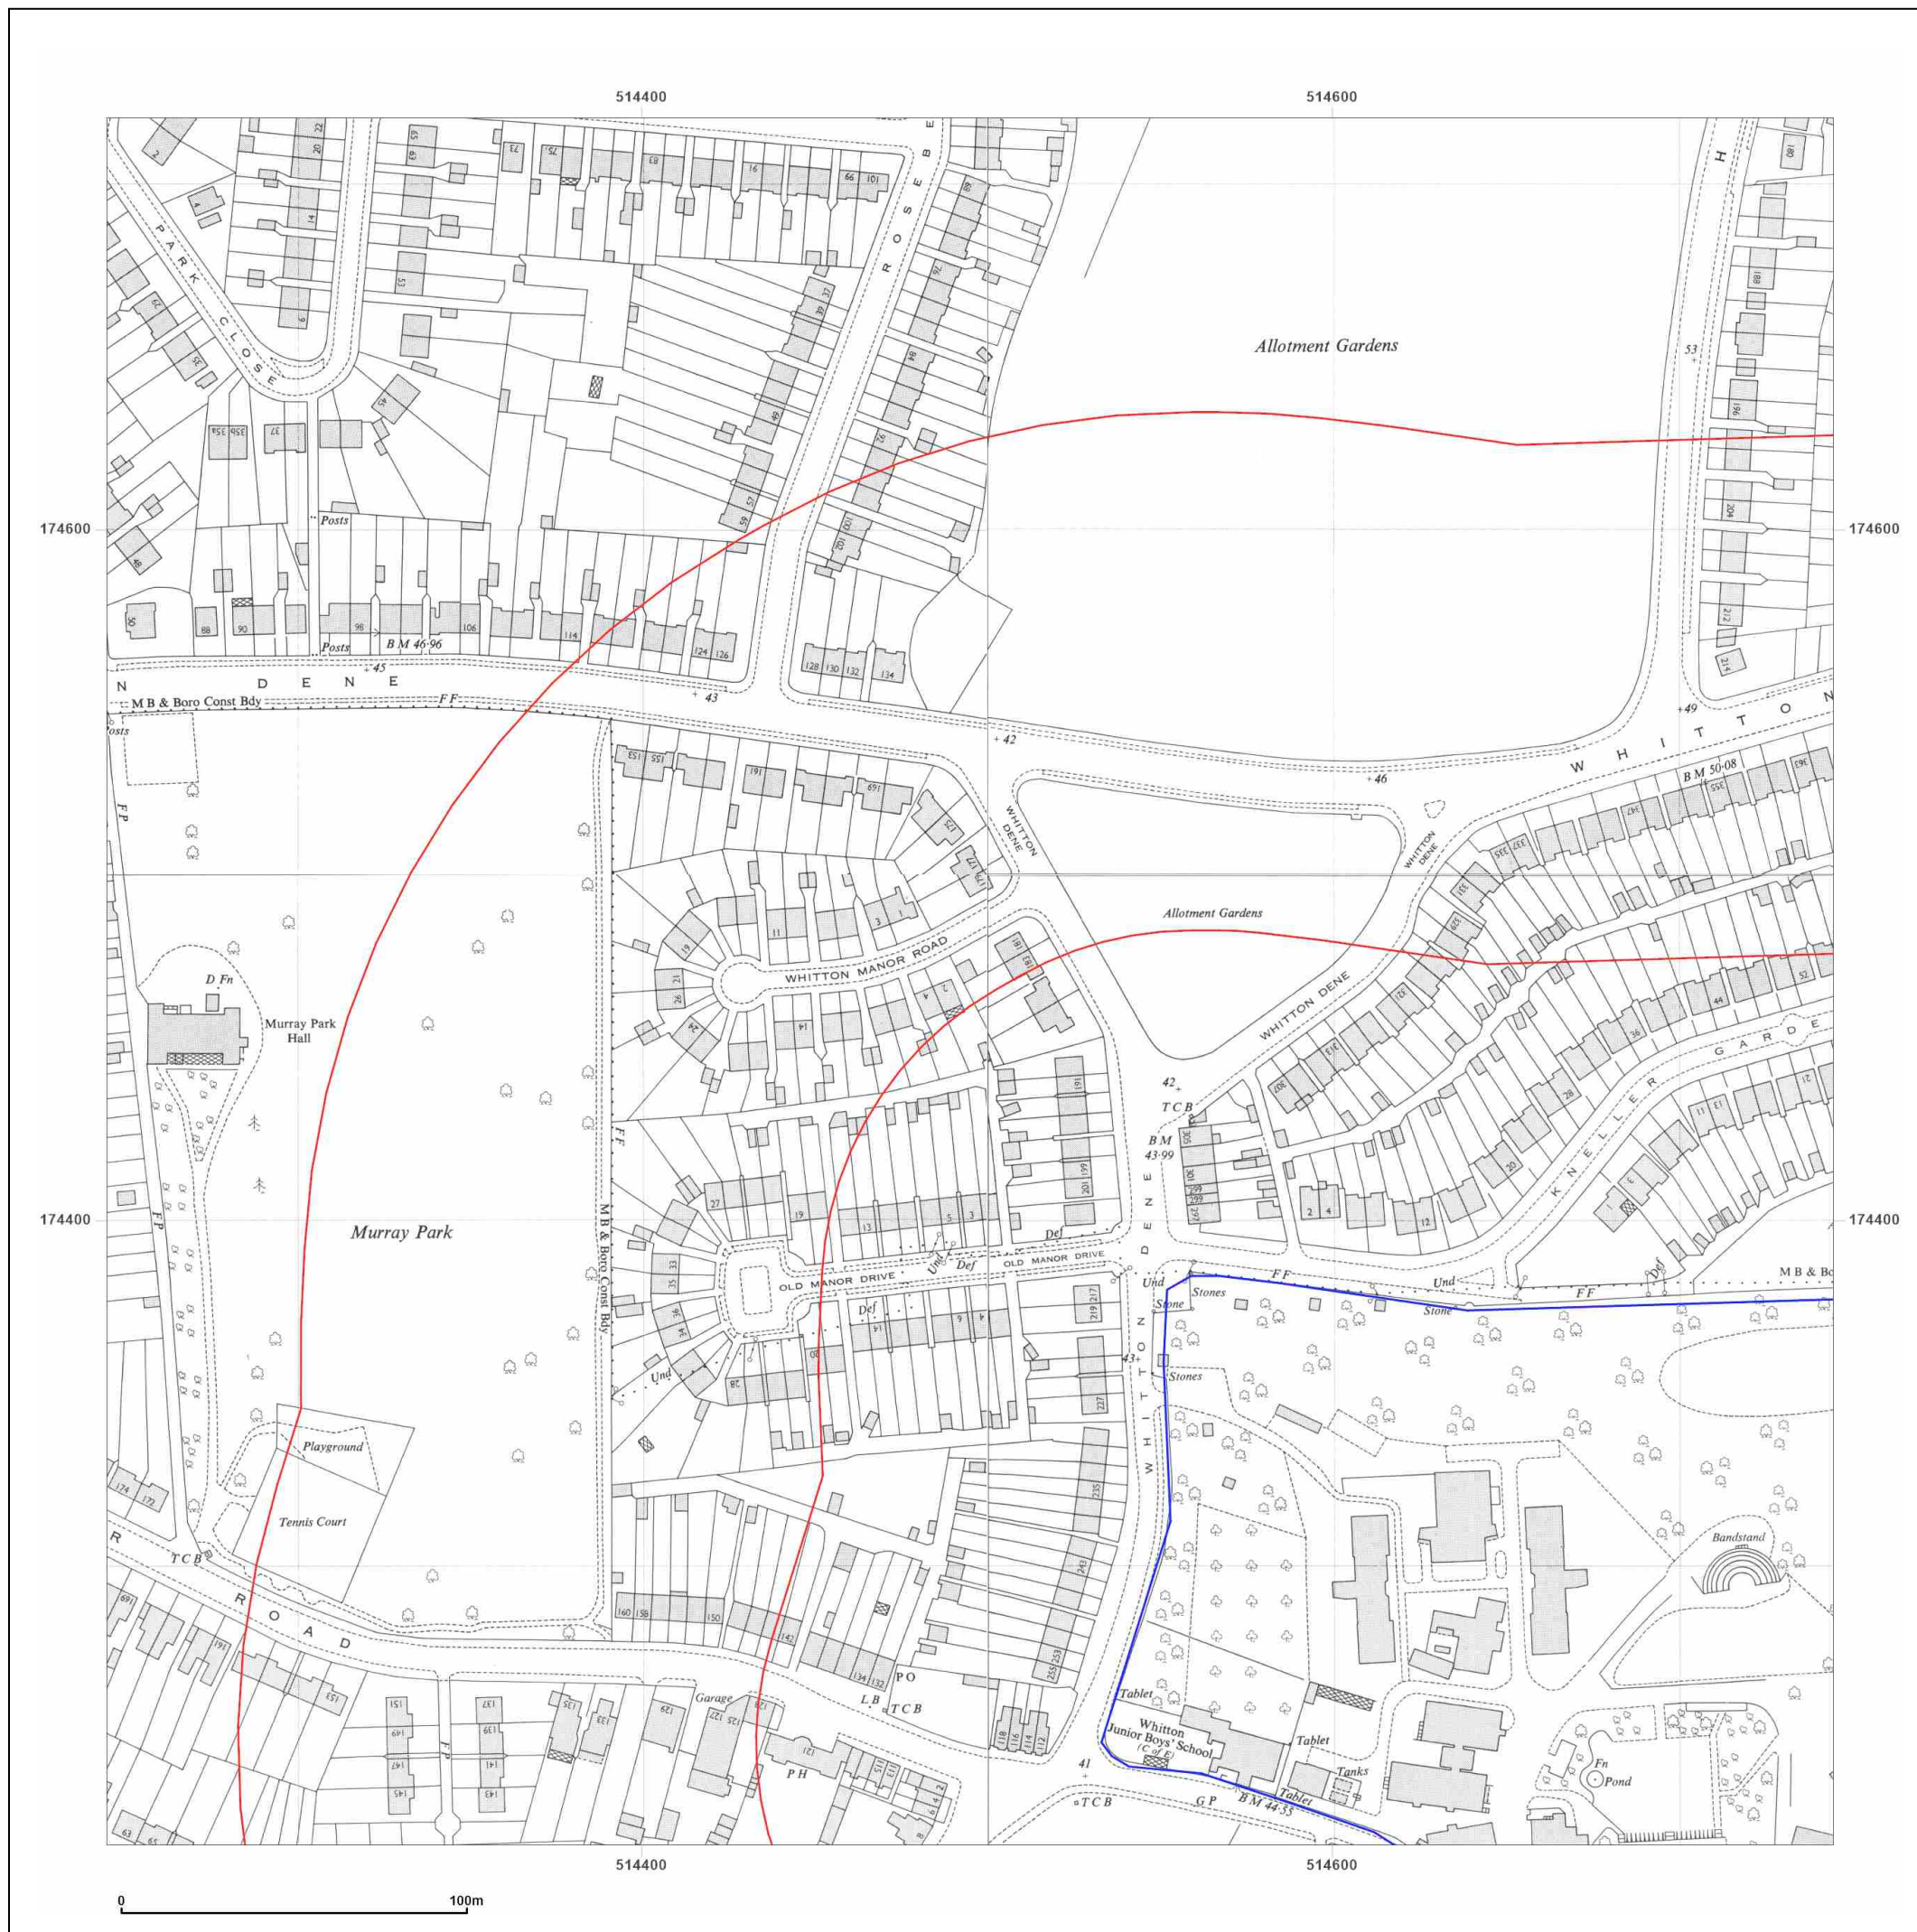

Site Details:

FLAT, KNELLER HALL ROYAL MILITARY SCHOOL OF MUSIC, KNELLER ROAD, TWICKENHAM, TW2 7DU

Client Ref: P4134JJ2485-1
Report Ref: JOMAS-8446055_1250_1_2
Grid Ref: 514495, 174469

Map Name: National Grid

Map date: 1960-1961

Scale: 1:1,250

Printed at: 1:2,000

Surveyed 1960
Revised 1960
Edition N/A
Copyright N/A
Levelled N/A

Surveyed 1960
Revised 1960
Edition N/A
Copyright 1961
Levelled 1957

Surveyed 1960
Revised 1960
Edition N/A
Copyright N/A
Levelled N/A

Surveyed 1960
Revised 1960
Edition N/A
Copyright N/A
Levelled N/A

Produced by
Groundsure Insights
T: 08444 159000
E: info@groundsure.com
W: www.groundsure.com

© Crown copyright and database rights 2021 Ordnance Survey 100035207

Production date: 13 January 2022

Map legend available at:
www.groundsure.com/sites/default/files/groundsure_legend.pdf