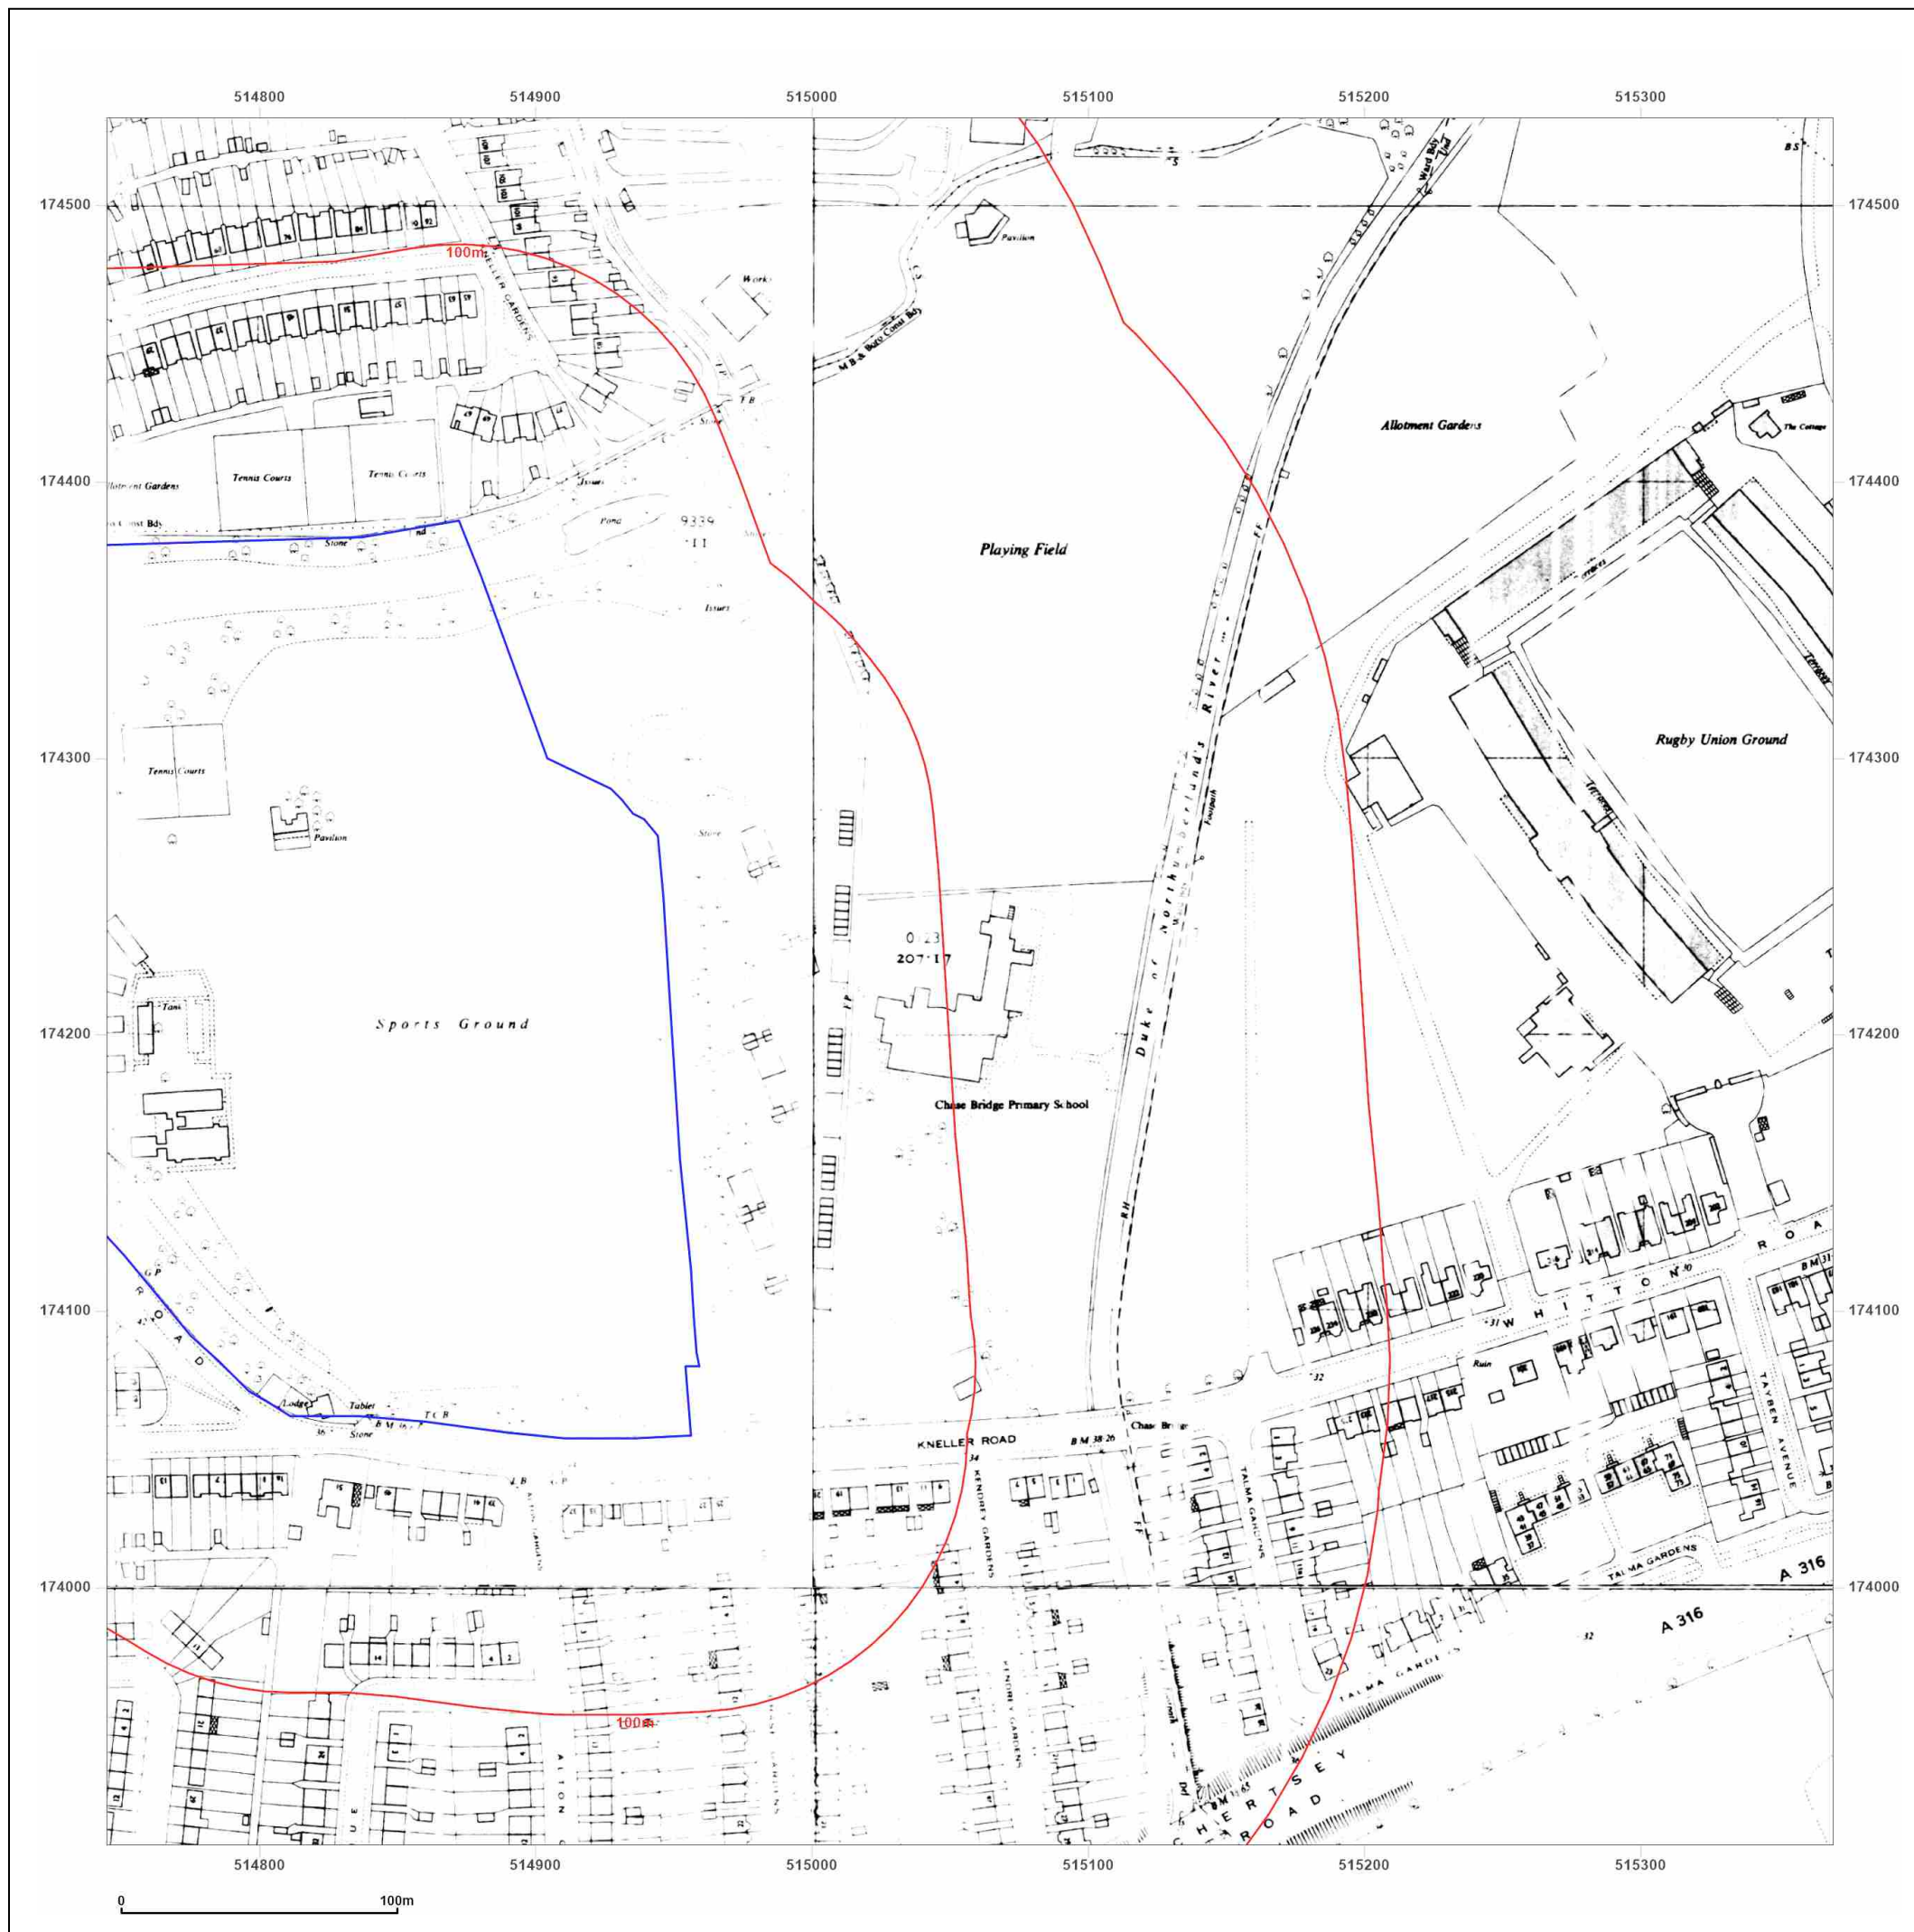

Map date: 1962

Scale: 1:2,500

Printed at: 1:2,500

Surveyed N/A
 Revised N/A
 Edition N/A
 Copyright N/A
 Levelled N/A

Surveyed N/A
 Revised N/A
 Edition N/A
 Copyright N/A
 Levelled N/A

Surveyed N/A
 Revised N/A
 Edition N/A
 Copyright N/A
 Levelled N/A

Production date: 13 January 2022

Map legend available at:
www.groundsure.com/sites/default/files/groundsure_legend.pdf

Groundsure

INSIGHTS

1:1,250 Scale Grid Index

Site Details:

FLAT, KNELLER HALL ROYAL MILITARY SCHOOL OF MUSIC, KNELLER ROAD, TWICKENHAM, TW2 7DU