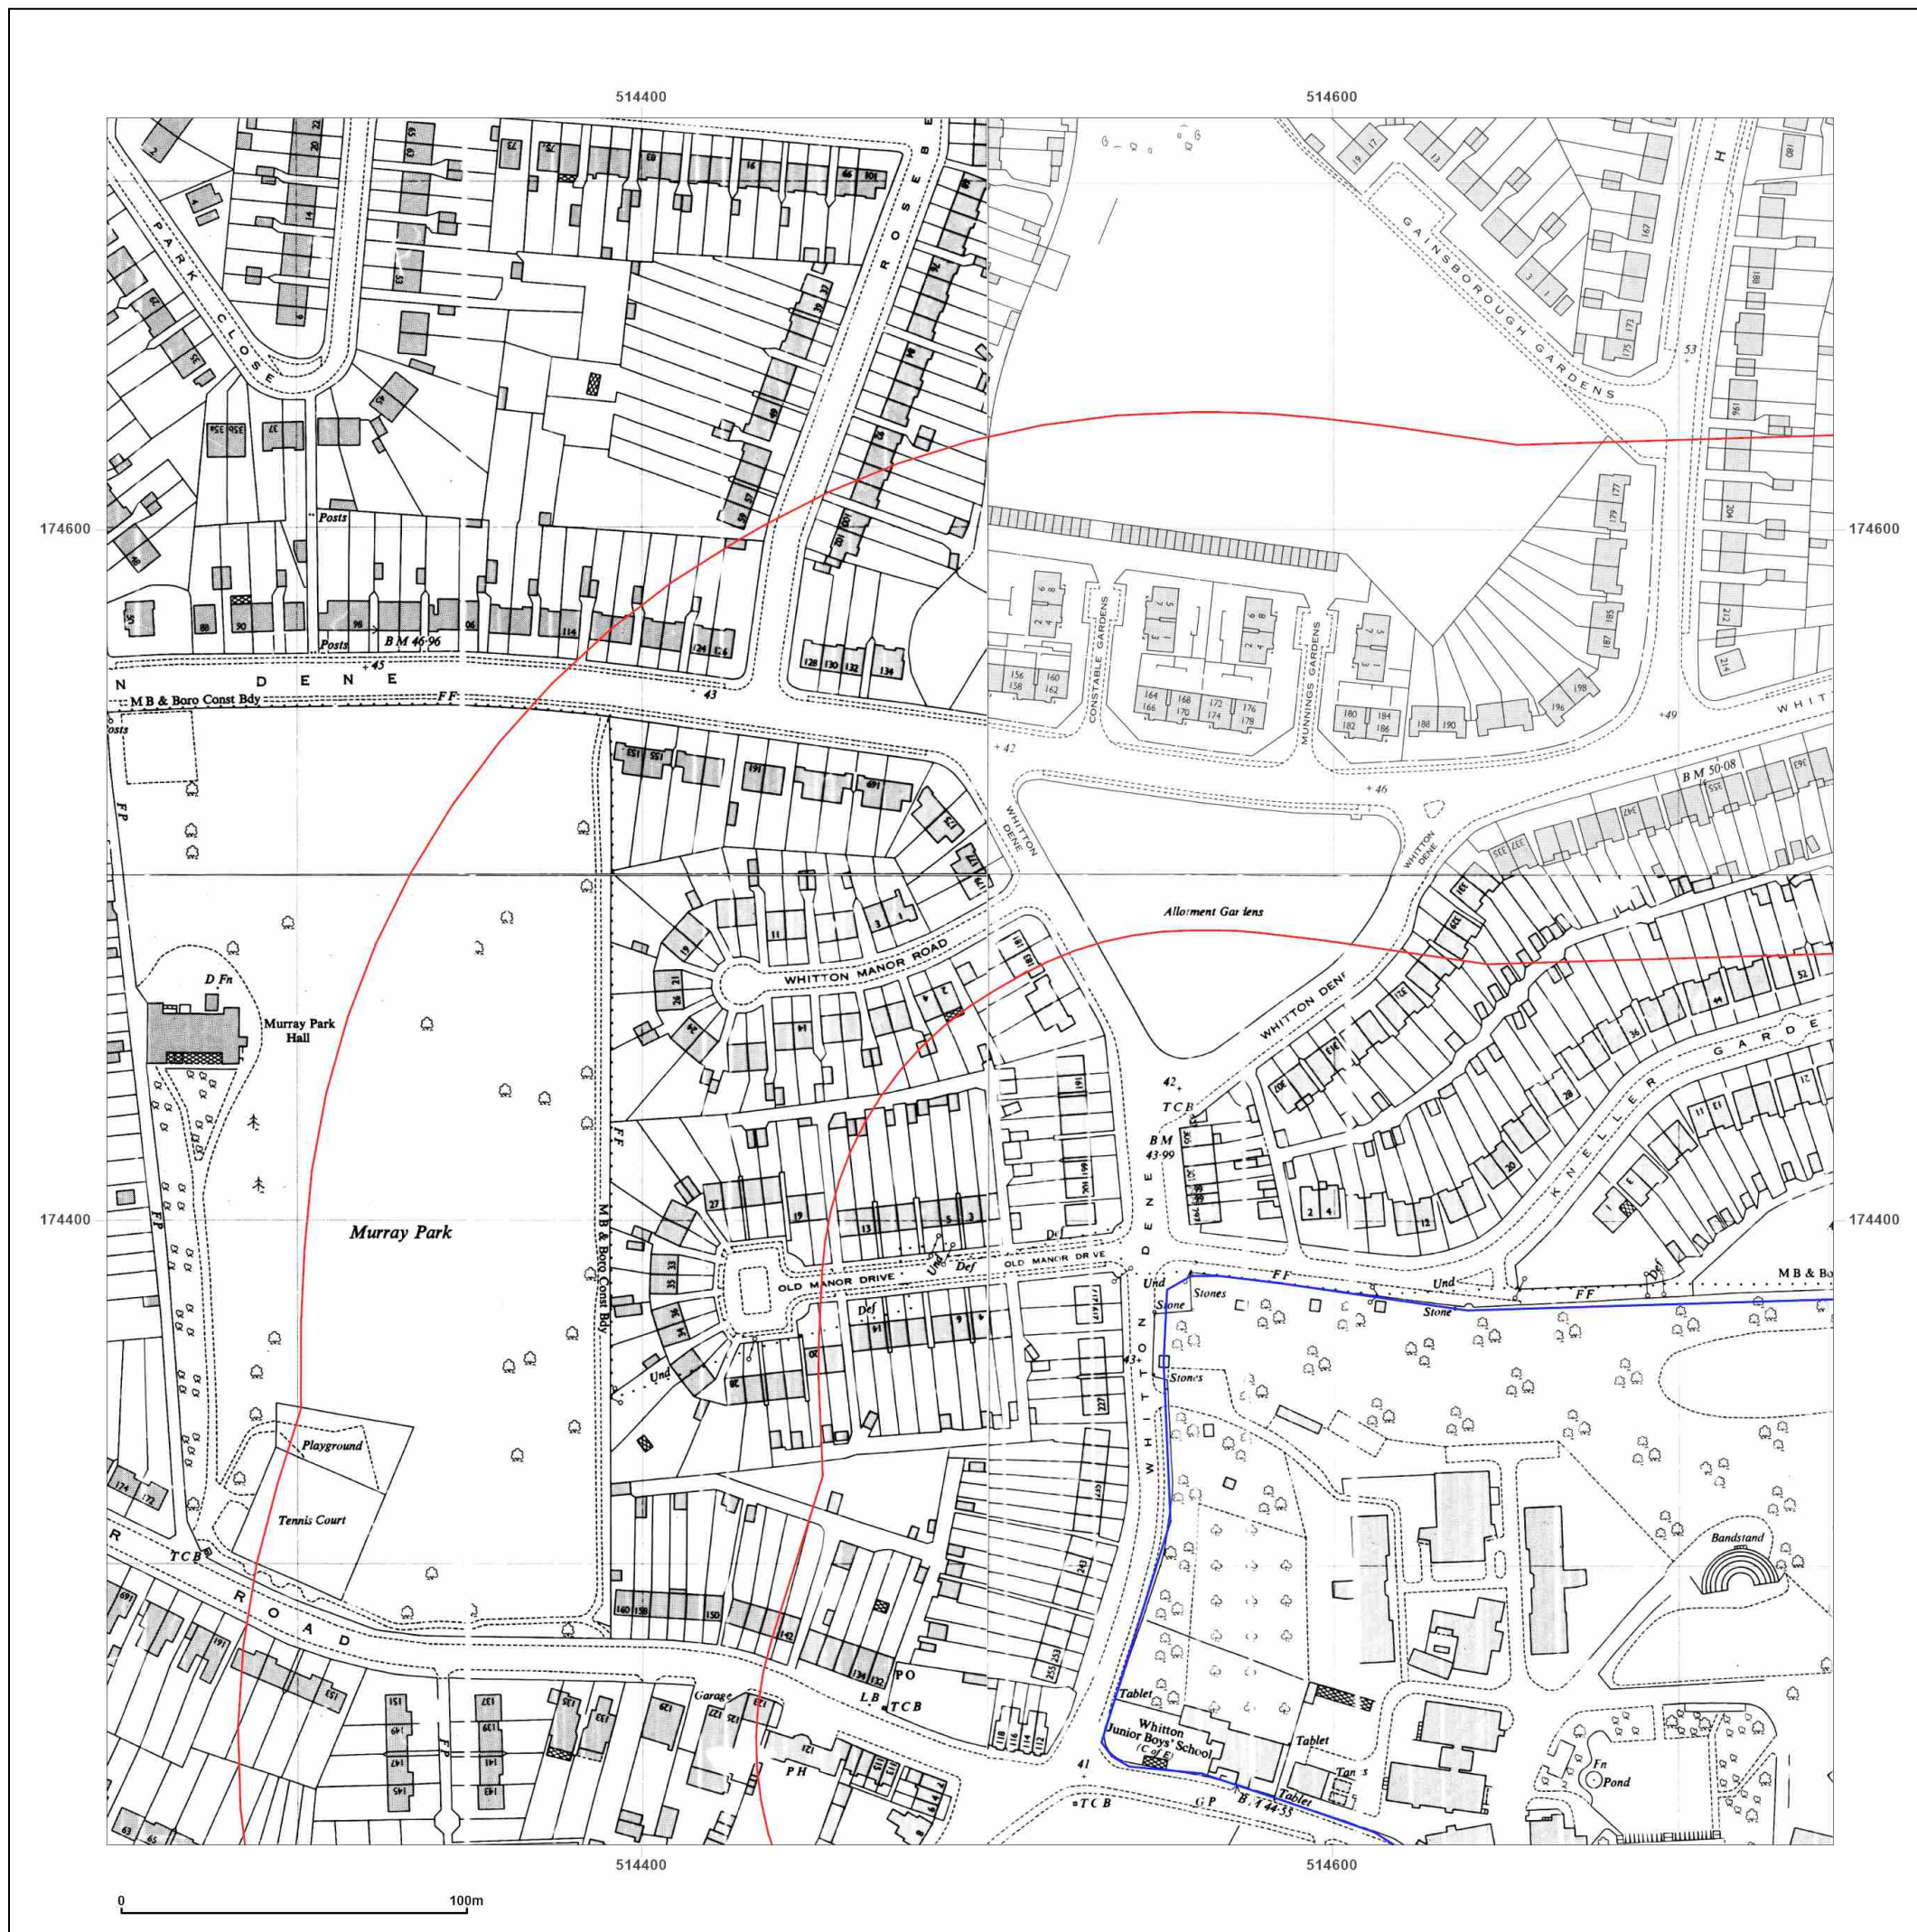

Site Details:

FLAT, KNELLER HALL ROYAL MILITARY SCHOOL OF MUSIC, KNELLER ROAD, TWICKENHAM, TW2 7DU

Client Ref: P4134JJ2485-1
Report Ref: JOMAS-8446055_1250_1_2
Grid Ref: 514495, 174469

Map Name: National Grid

Map date: 1961-1966

Scale: 1:1,250

Printed at: 1:2,000

Surveyed N/A
Revised N/A
Edition N/A
Copyright N/A
Levelled N/A

Surveyed 1965
Revised 1965
Edition N/A
Copyright 1966
Levelled 1957

Surveyed 1960
Revised N/A
Edition N/A
Copyright 1961
Levelled 1957

Surveyed N/A
Revised N/A
Edition N/A
Copyright N/A
Levelled N/A

Produced by
Groundsure Insights
T: 08444 159000
E: info@groundsure.com
W: www.groundsure.com

© Crown copyright and database rights 2021 Ordnance Survey 100035207

Production date: 13 January 2022

Map legend available at:
www.groundsure.com/sites/default/files/groundsure_legend.pdf