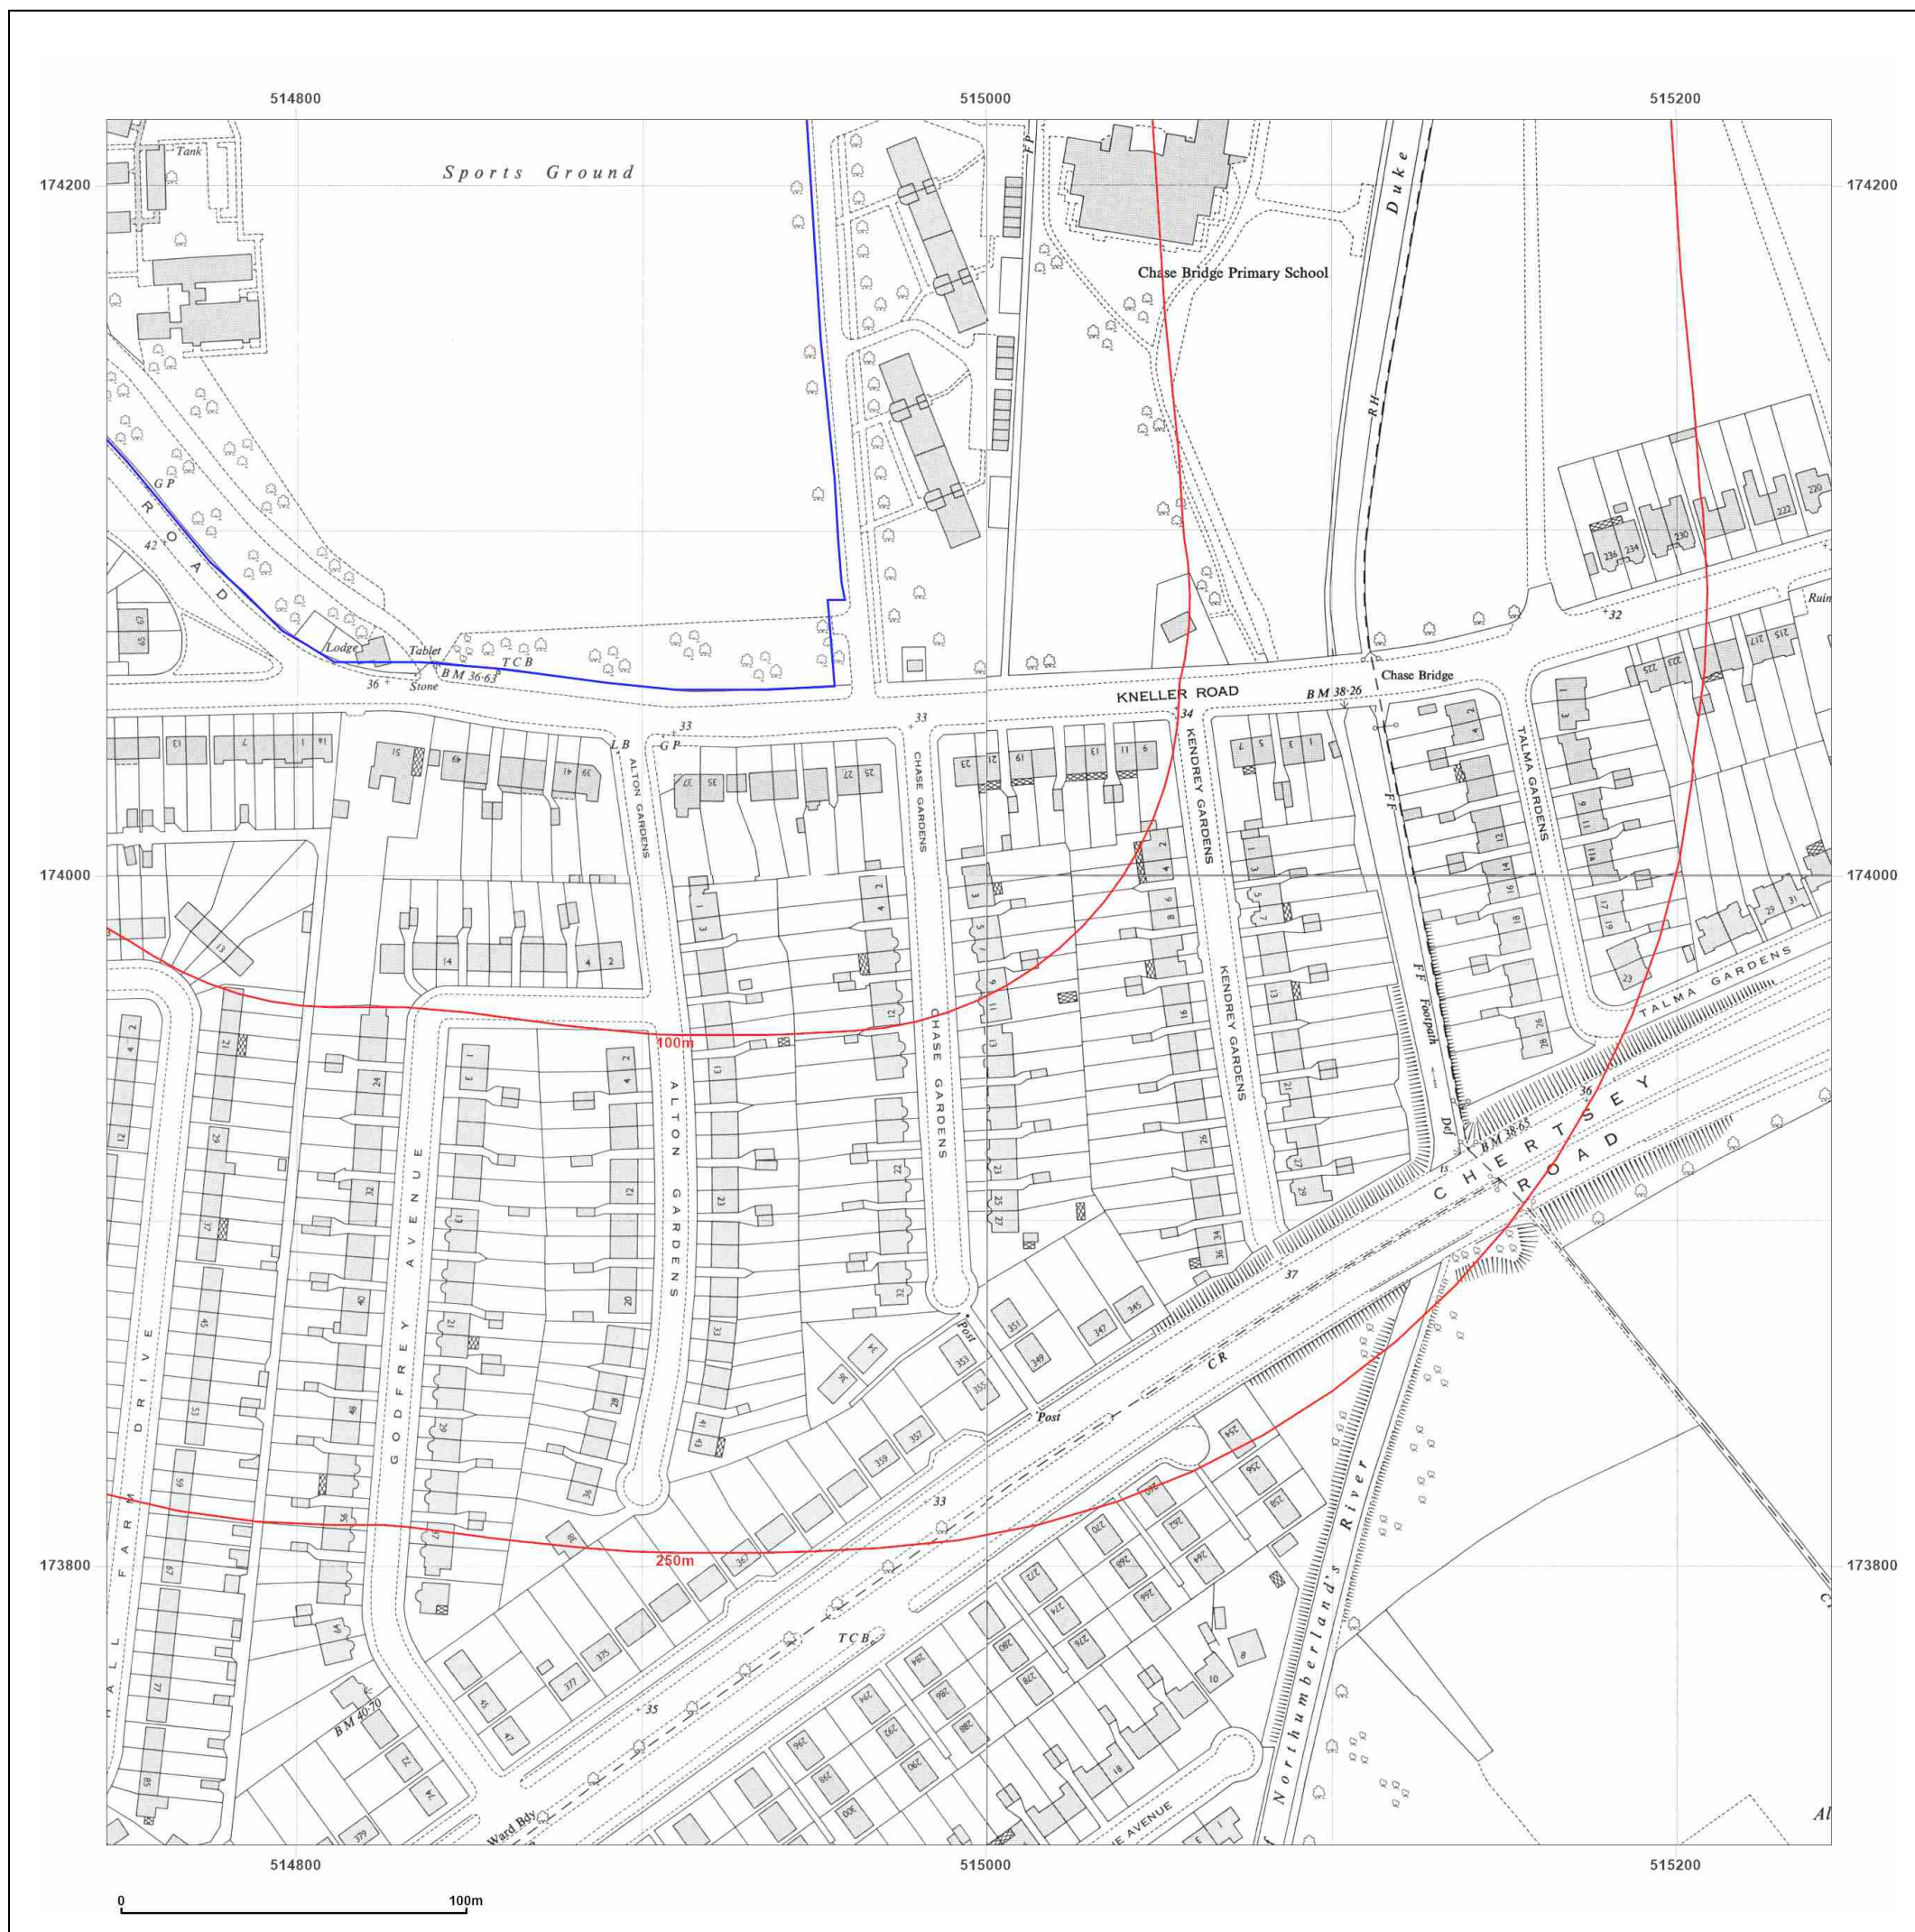

© Crown copyright and database rights 2021 Ordnance Survey 100035207

Production date: 13 January 2022

Map legend available at:  
[www.groundsure.com/sites/default/files/groundsure\\_legend.pdf](http://www.groundsure.com/sites/default/files/groundsure_legend.pdf)