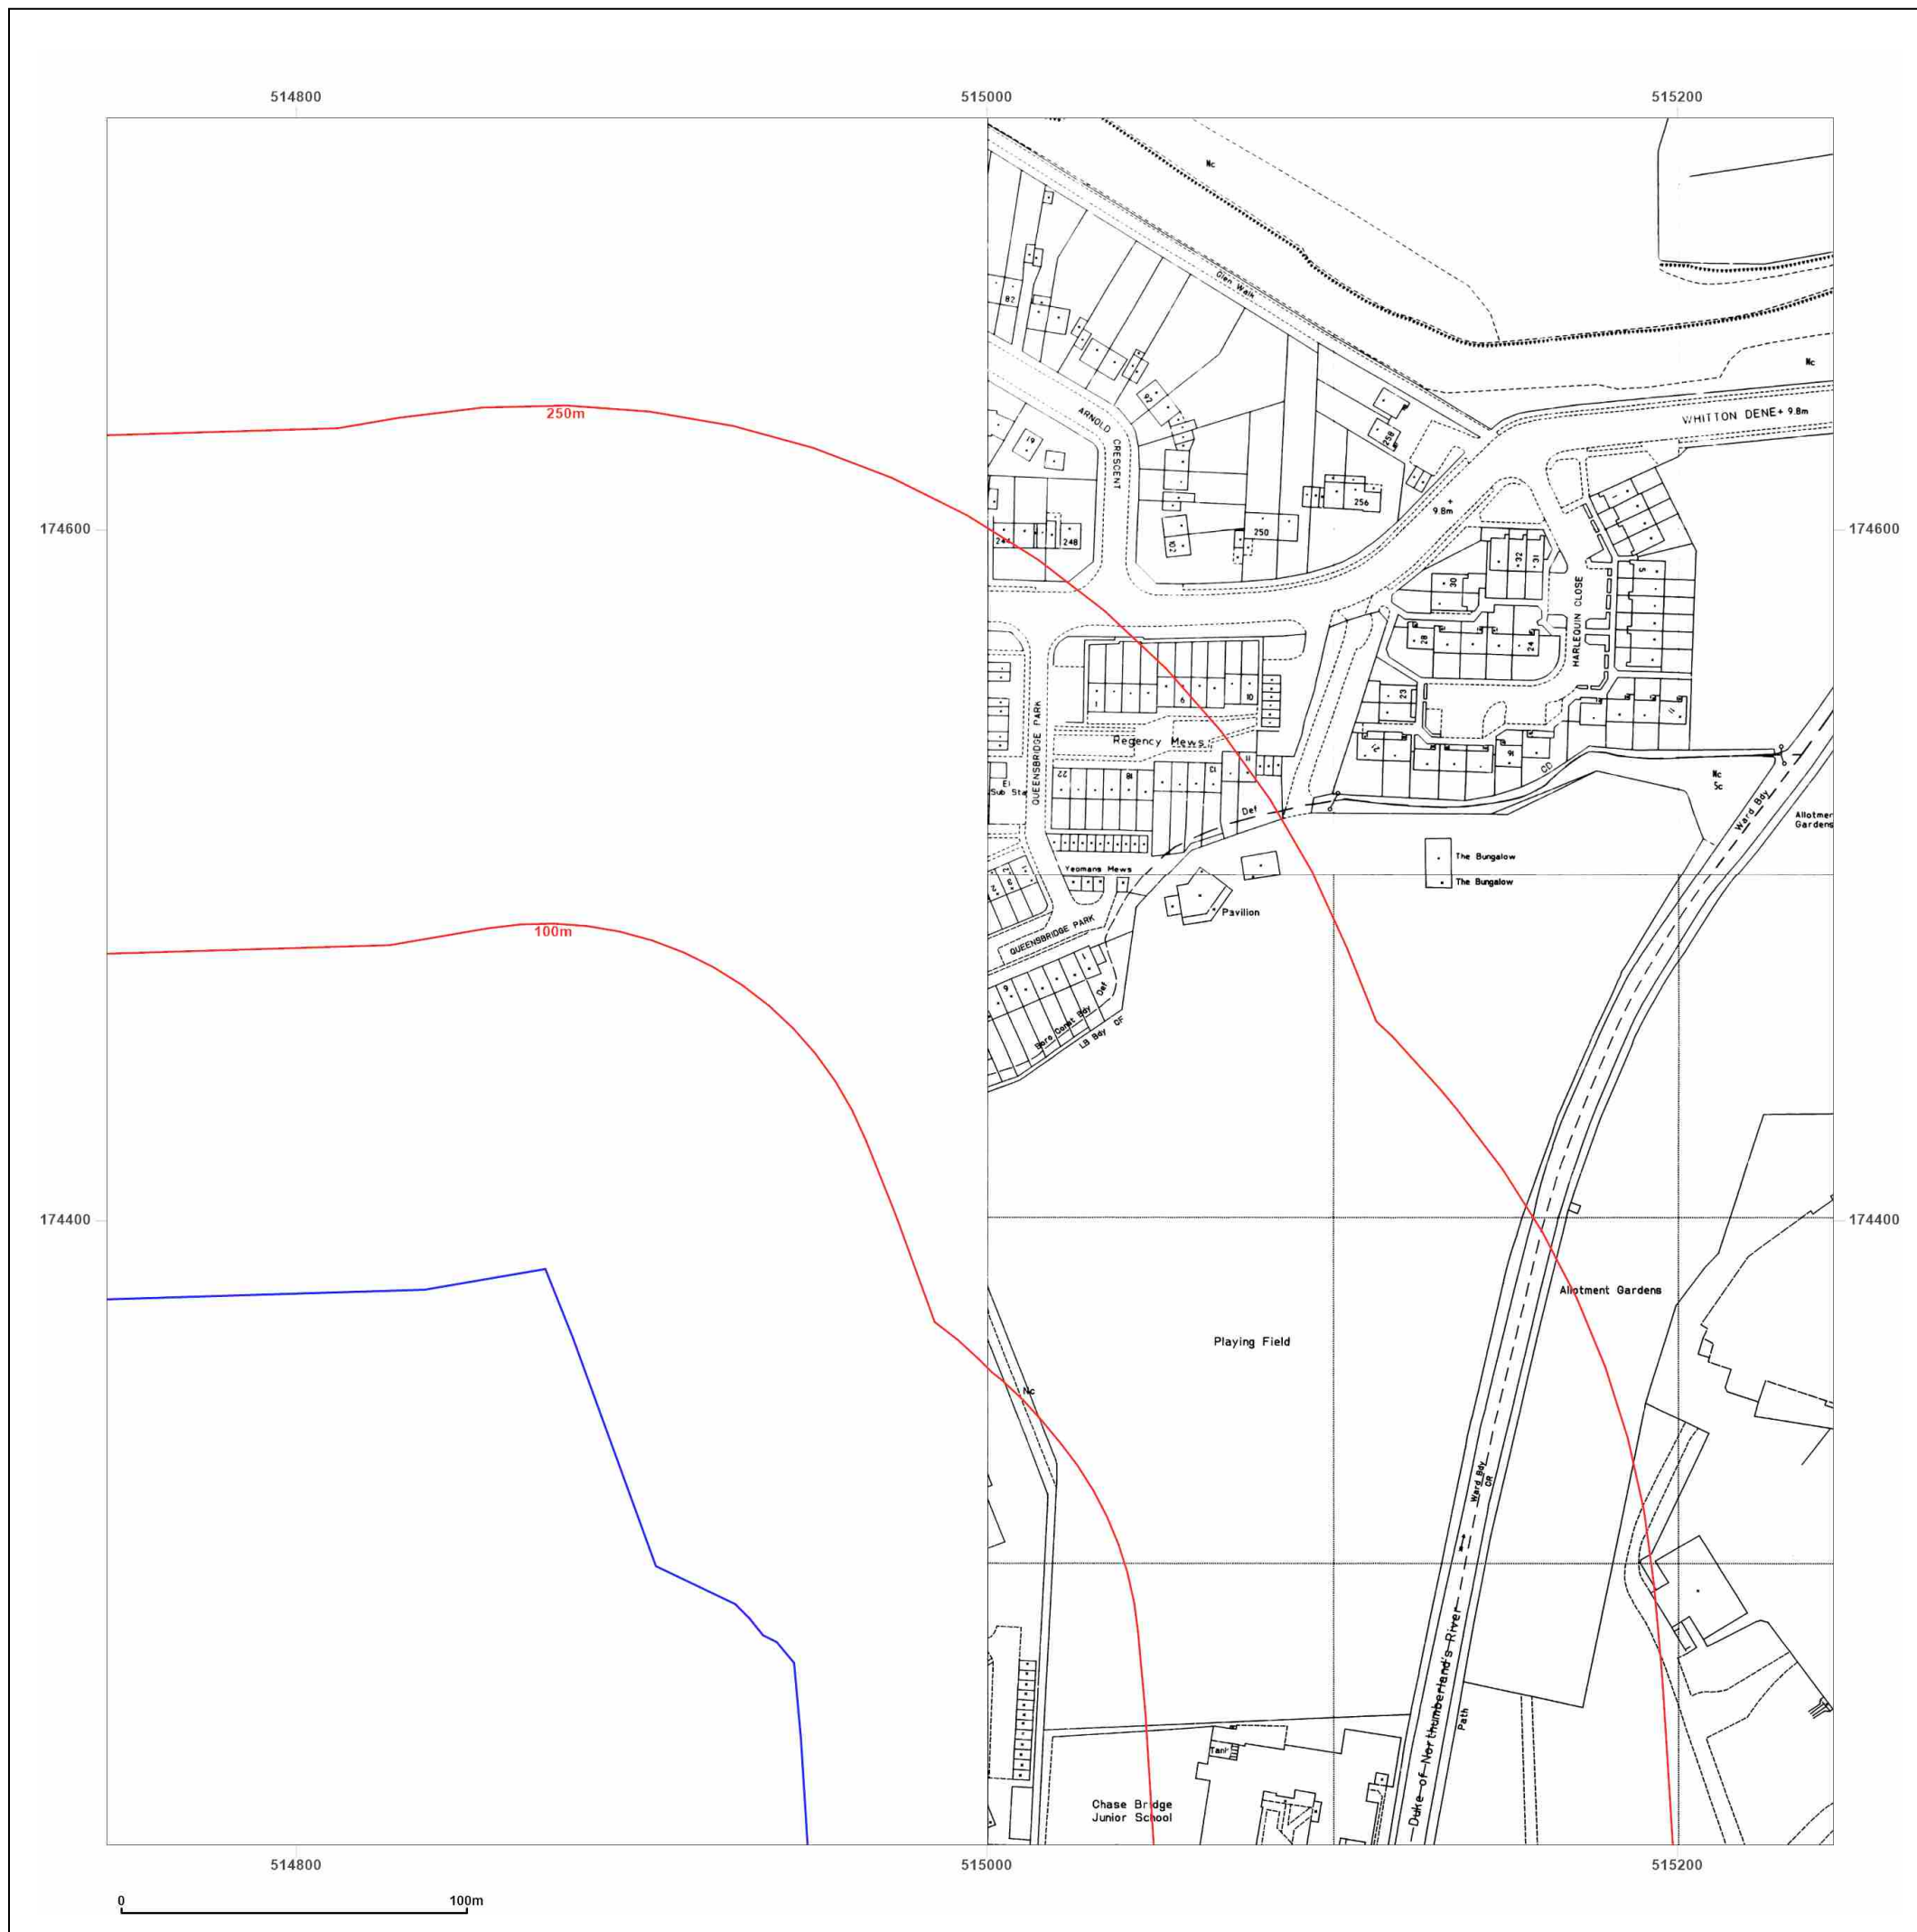

**Map Name:** National Grid

**Map date:** 1993-1994

**Scale:** 1:1,250

**Printed at:** 1:2,000

Surveyed N/A  
 Revised N/A  
 Edition N/A  
 Copyright 1993  
 Levelled N/A

Surveyed 1994  
 Revised 1994  
 Edition N/A  
 Copyright 1994  
 Levelled N/A