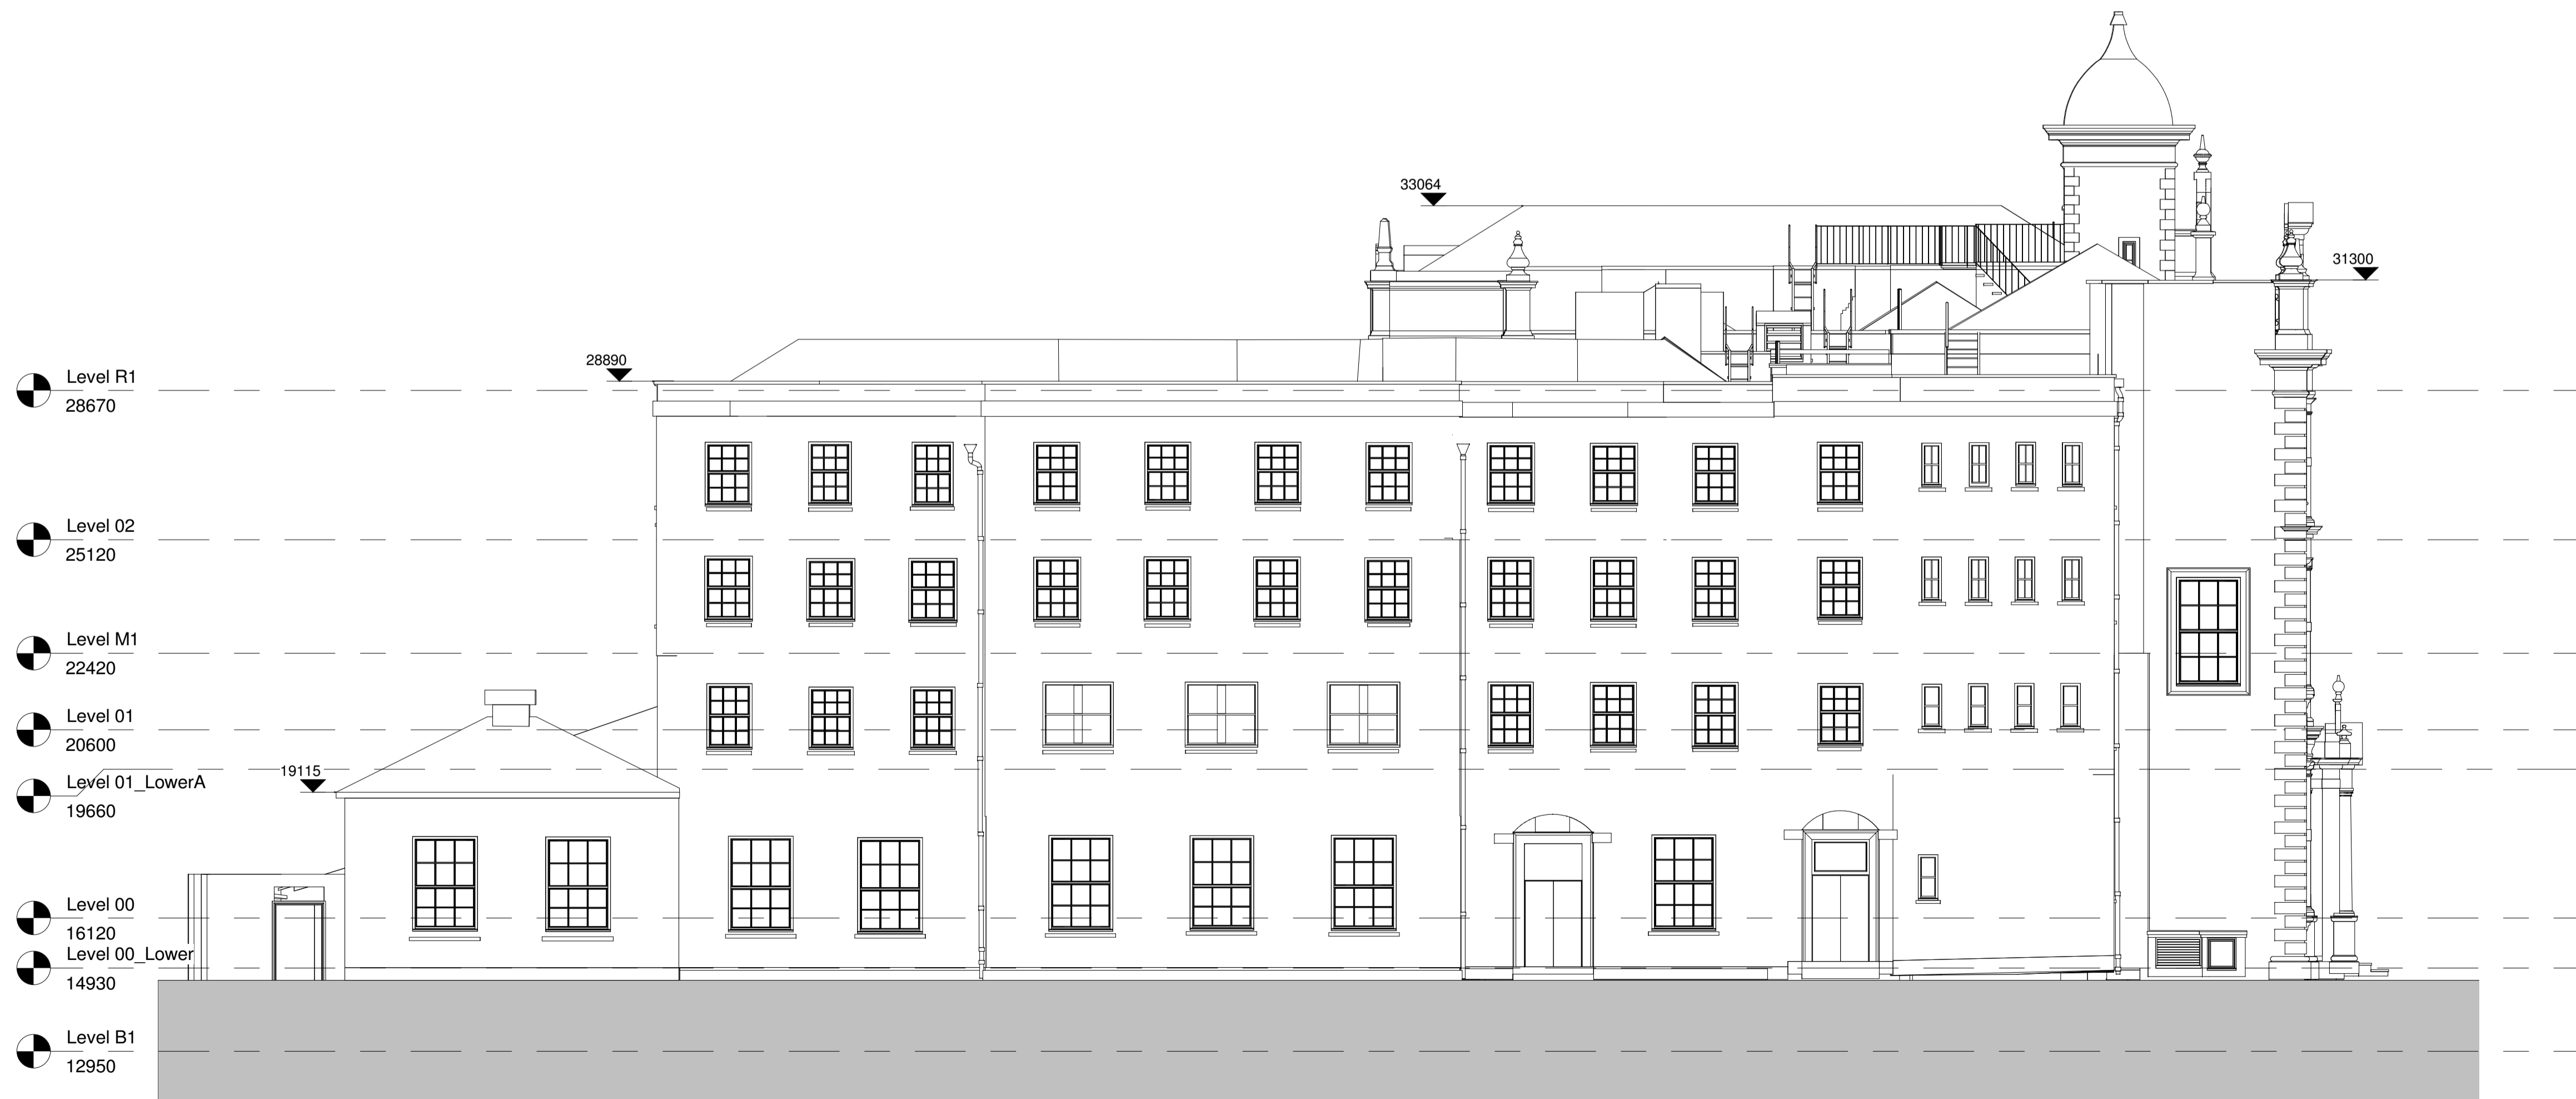

1 NORTH ELEVATION - EXISTING
1 : 100

2 WEST ELEVATION - EXISTING
1 : 100

CHECK ALL DIMENSIONS AND VERIFY ON SITE. REPORT ANY ERRORS OR OMISSIONS

 The Fire Station
 130 Waterloo Road
 London
 SE1 8SB
 T +44 (0) 20 7089 1720
 E london@adp-architecture.com
 www.adp-architecture.com

JOB TITLE:
KNELLER HALL

DRAWING TITLE:
NORTH AND WEST ELEVATIONS - EXISTING

SCALE: 1 : 100	DRAWING SHEET SIZE: A1
JOB CODE: 001506	DRAWING NUMBER: ADP-01-XX-DR- A-1201
REVISION:	