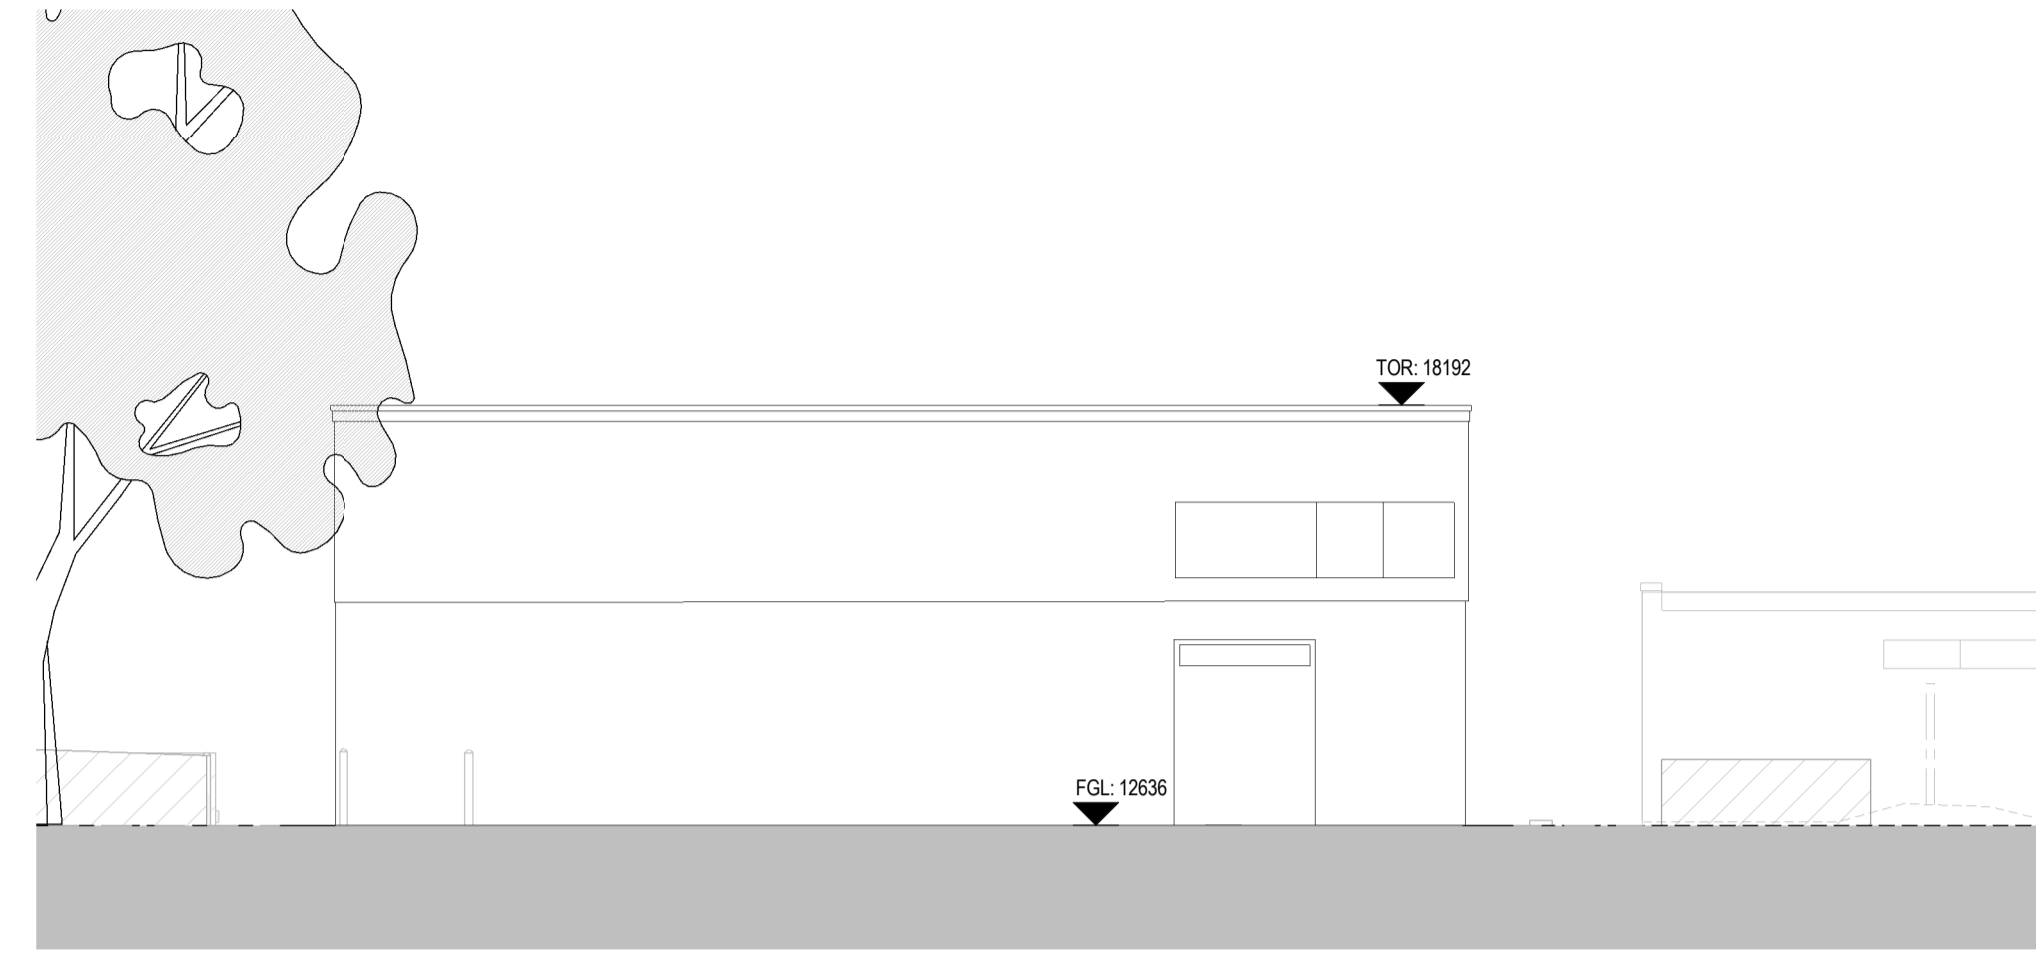

1 EAST ELEVATION - EXISTING
1 : 100

2 SOUTH ELEVATION - EXISTING
1 : 100

3 NORTH ELEVATION - EXISTING
1 : 100

4 WEST ELEVATION - EXISTING
1 : 100

PLANNING

REVISION	DATE	DESCRIPTION	ARCHITECT	PARTNER
S2 P 1	22.07.22	WBS ISSUE	ADP	
S2 P 2	04.08.22	For Coordination	ADP	
S2 P 3	12.08.22	Design Freeze Issue	ADP	
S2 P 4	21.09.22	PLANNING SUBMISSION	ADP	

CHECK ALL DIMENSIONS AND VERIFY ON SITE. REPORT ANY ERRORS OR OMISSIONS

adp The Fire Station
130 Waterloo Road
London
SE1 8SB
T +44 (0) 20 7089 1720
E london@adp-architecture.com
www.adp-architecture.com

JOB TITLE:
**KNELLER HALL
SPORTS PAVILION**

DRAWING TITLE:
EXISTING ELEVATIONS

SCALE:	DRAWING SHEET SIZE:
1 : 100	A1
JOB CODE: 001506	DRAWING NUMBER: ADP-06-XX-DR- A-1200
REVISION: S2 P 4	