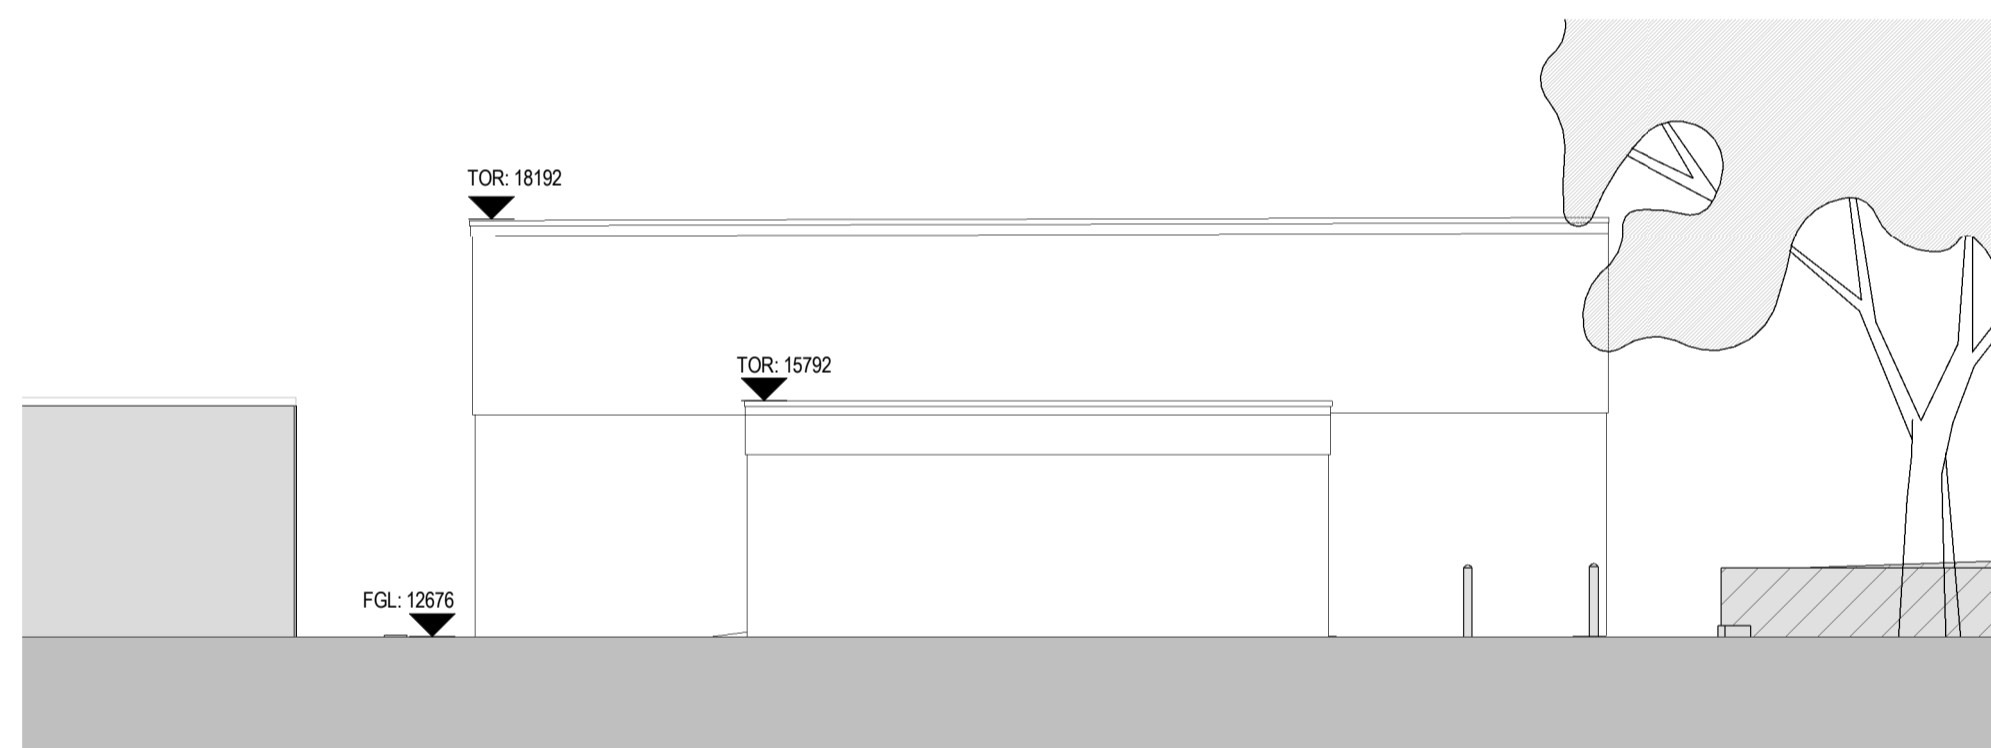

1 EAST ELEVATION - EXISTING
1 : 100

2 SOUTH ELEVATION - EXISTING
1 : 100

3 NORTH ELEVATION - EXISTING
1 : 100

4 WEST ELEVATION - EXISTING
1 : 100

PLANNING

REVISION	DATE	DESCRIPTION	ARCHITECT	PARTNER
S2 P 1	22.07.22	WBS ISSUE	ADP	
S2 P 2	04.08.22	For Coordination	ADP	
S2 P 3	12.08.22	Design Freeze Issue	ADP	
S2 P 4	21.09.22	PLANNING SUBMISSION	ADP	

CHECK ALL DIMENSIONS AND VERIFY ON SITE. REPORT ANY ERRORS OR OMISSIONS

adp The Fire Station
130 Waterloo Road
London
SE1 8SB
T +44 (0) 20 7089 1720
E london@adp-architecture.com
www.adp-architecture.com

JOB TITLE:
**KNELLER HALL
SPORTS PAVILION**

DRAWING TITLE:
EXISTING ELEVATIONS

SCALE:	DRAWING SHEET SIZE:
1 : 100	A1
JOB CODE: 001506	DRAWING NUMBER: ADP-06-XX-DR- A-1200
REVISION: S2 P 4	