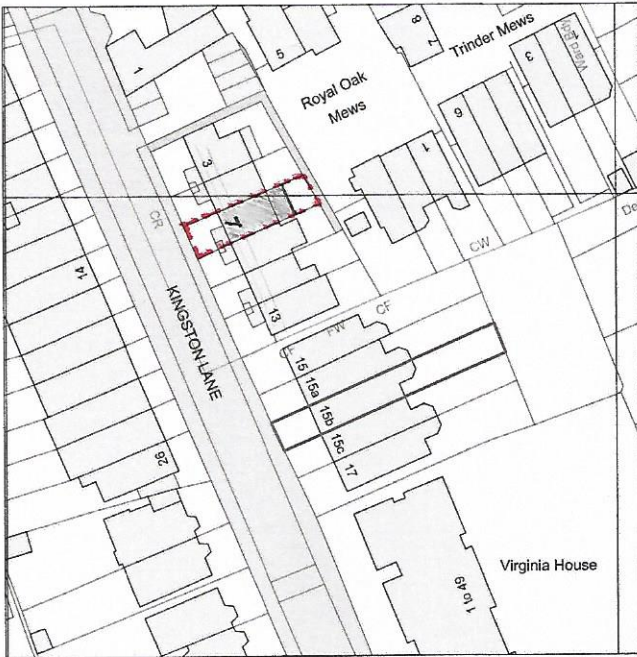

NOTES

DO NOT SCALE THIS DRAWING.
CONTRACTOR TO CHECK ALL
SITE DIMENSIONS AND REPORT
ANY ANOMALIES

Ordnance Survey, (c) Crown Copyright 2022. All rights reserved. Licence number 100022432

PROPOSED LOCATION PLAN 1:1250

REV	DATE	DESCRIPTION	DRWN
-----	------	-------------	------

PROJECT
7 KINGSTON LANE
TEDDINGTON
TW11 9HL

DRAWING TITLE
PROPOSED LOCATION PLAN

STATUS
FOR PLANNING

DWG NO REV
BH/PL/101

SCALE	DATE	DRWN	CHEK
1:1250	A4 JULY 22	IBB	