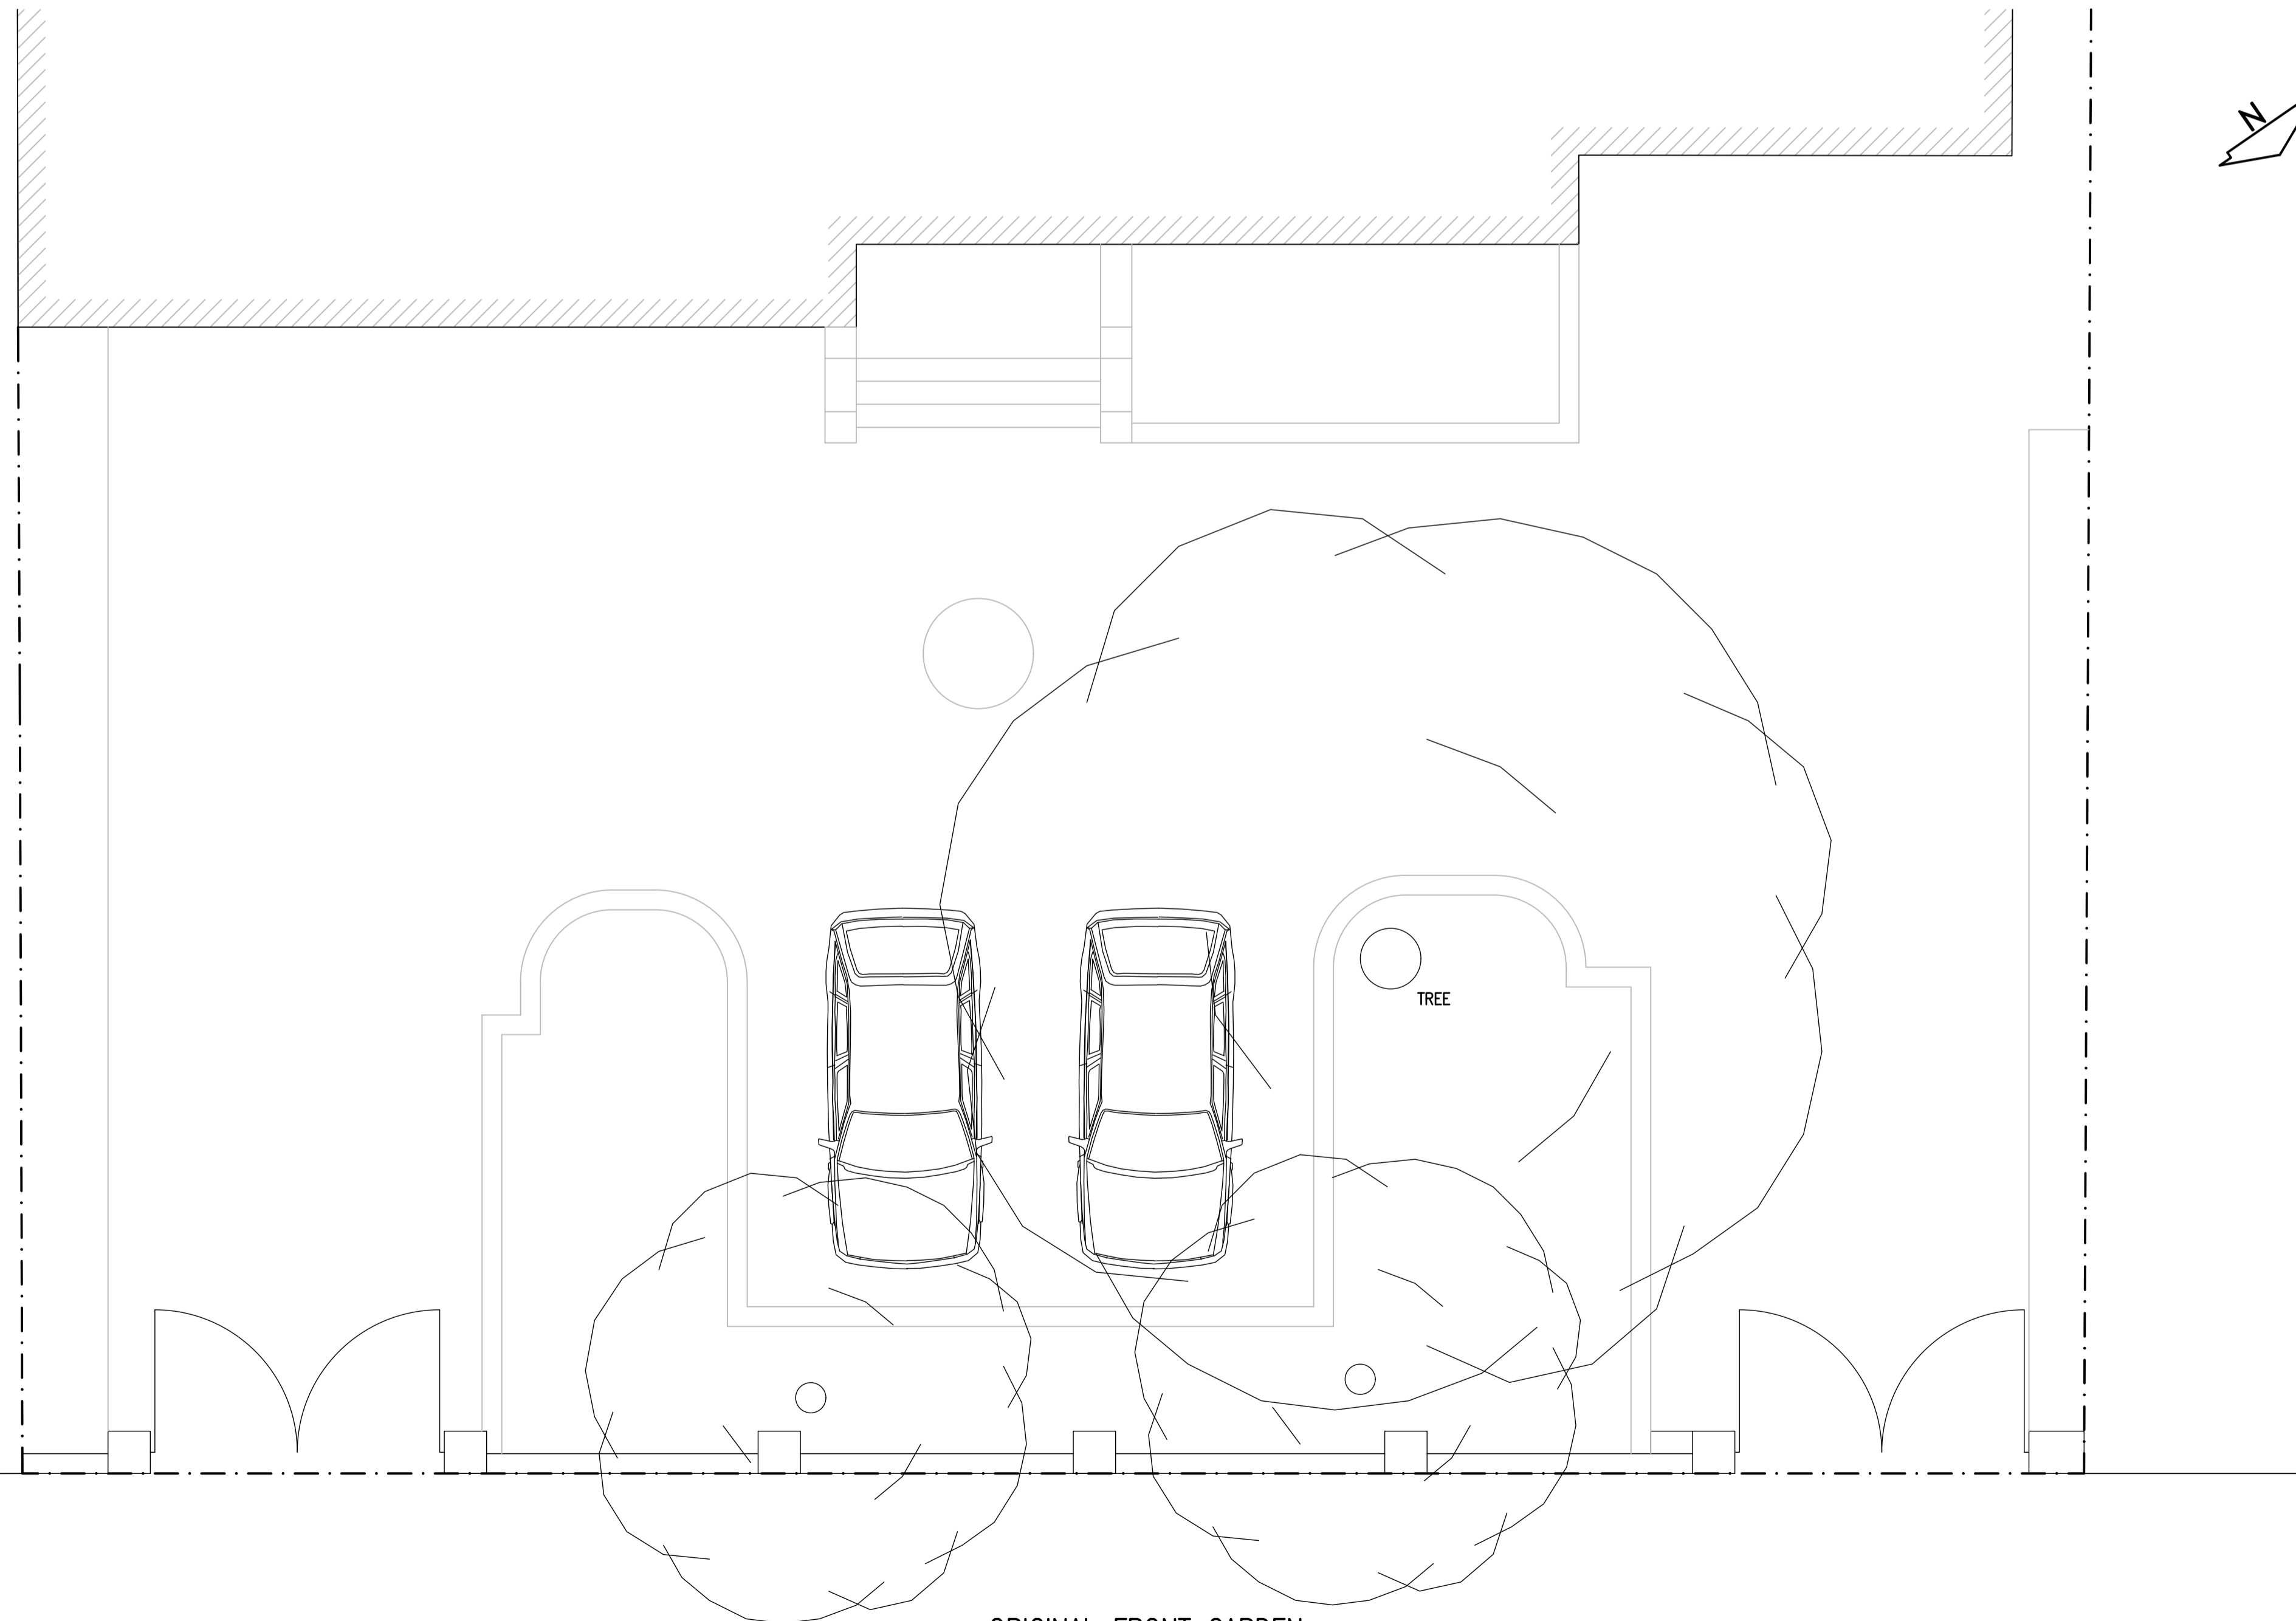

ORIGINAL FRONT GARDEN 1:50

ajt design services ltd
9 queensway, sunbury-on-thames,
middlesex. TW16 6HA

AJT DESIGN

t: 01932 782943
m: 07973 419204
e: rob@ajt-design.co.uk
www: ajt-design.co.uk

PLANNING ISSUE

Address
145 FAIRFAX ROAD,
TEDDINGTON
TW11 9BU

Title
ORIGINAL LAYOUT

Org. No. FR/145/01	Revision:
Scale : 1:50 & 1:100 @ A1	Date: FEB. '23