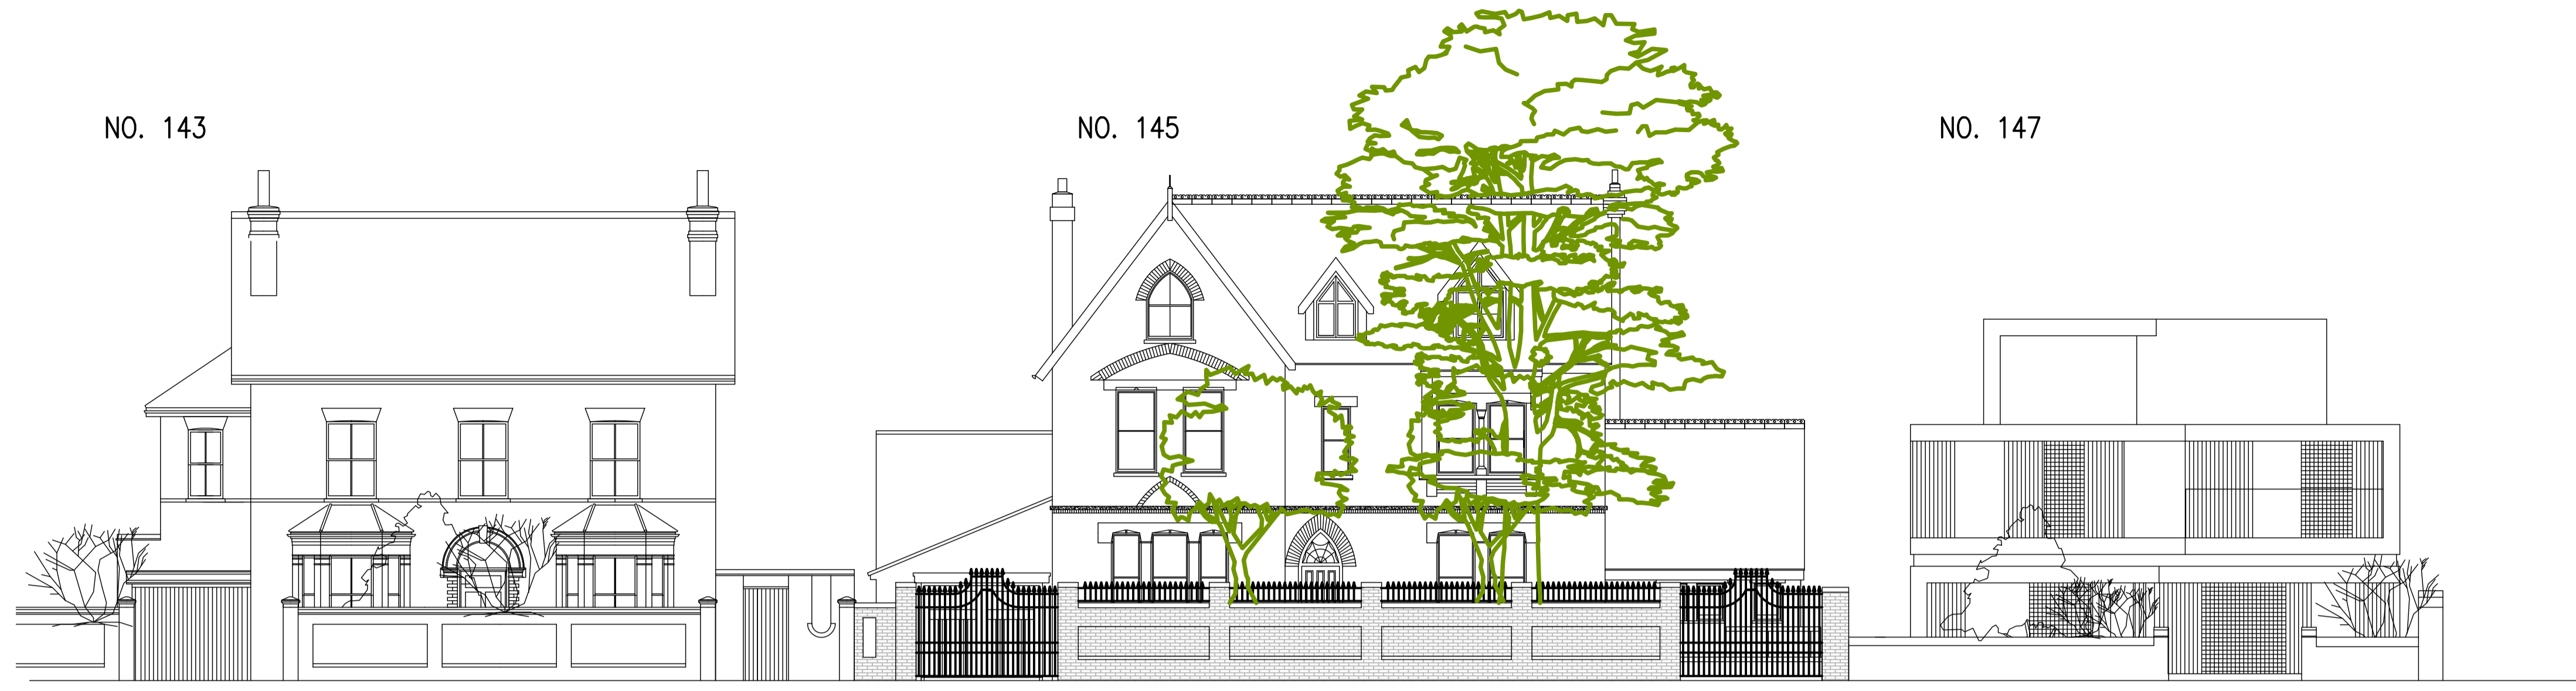

NO. 143

NO. 145

NO. 147

ORIGINAL STREET SCENE 1:100