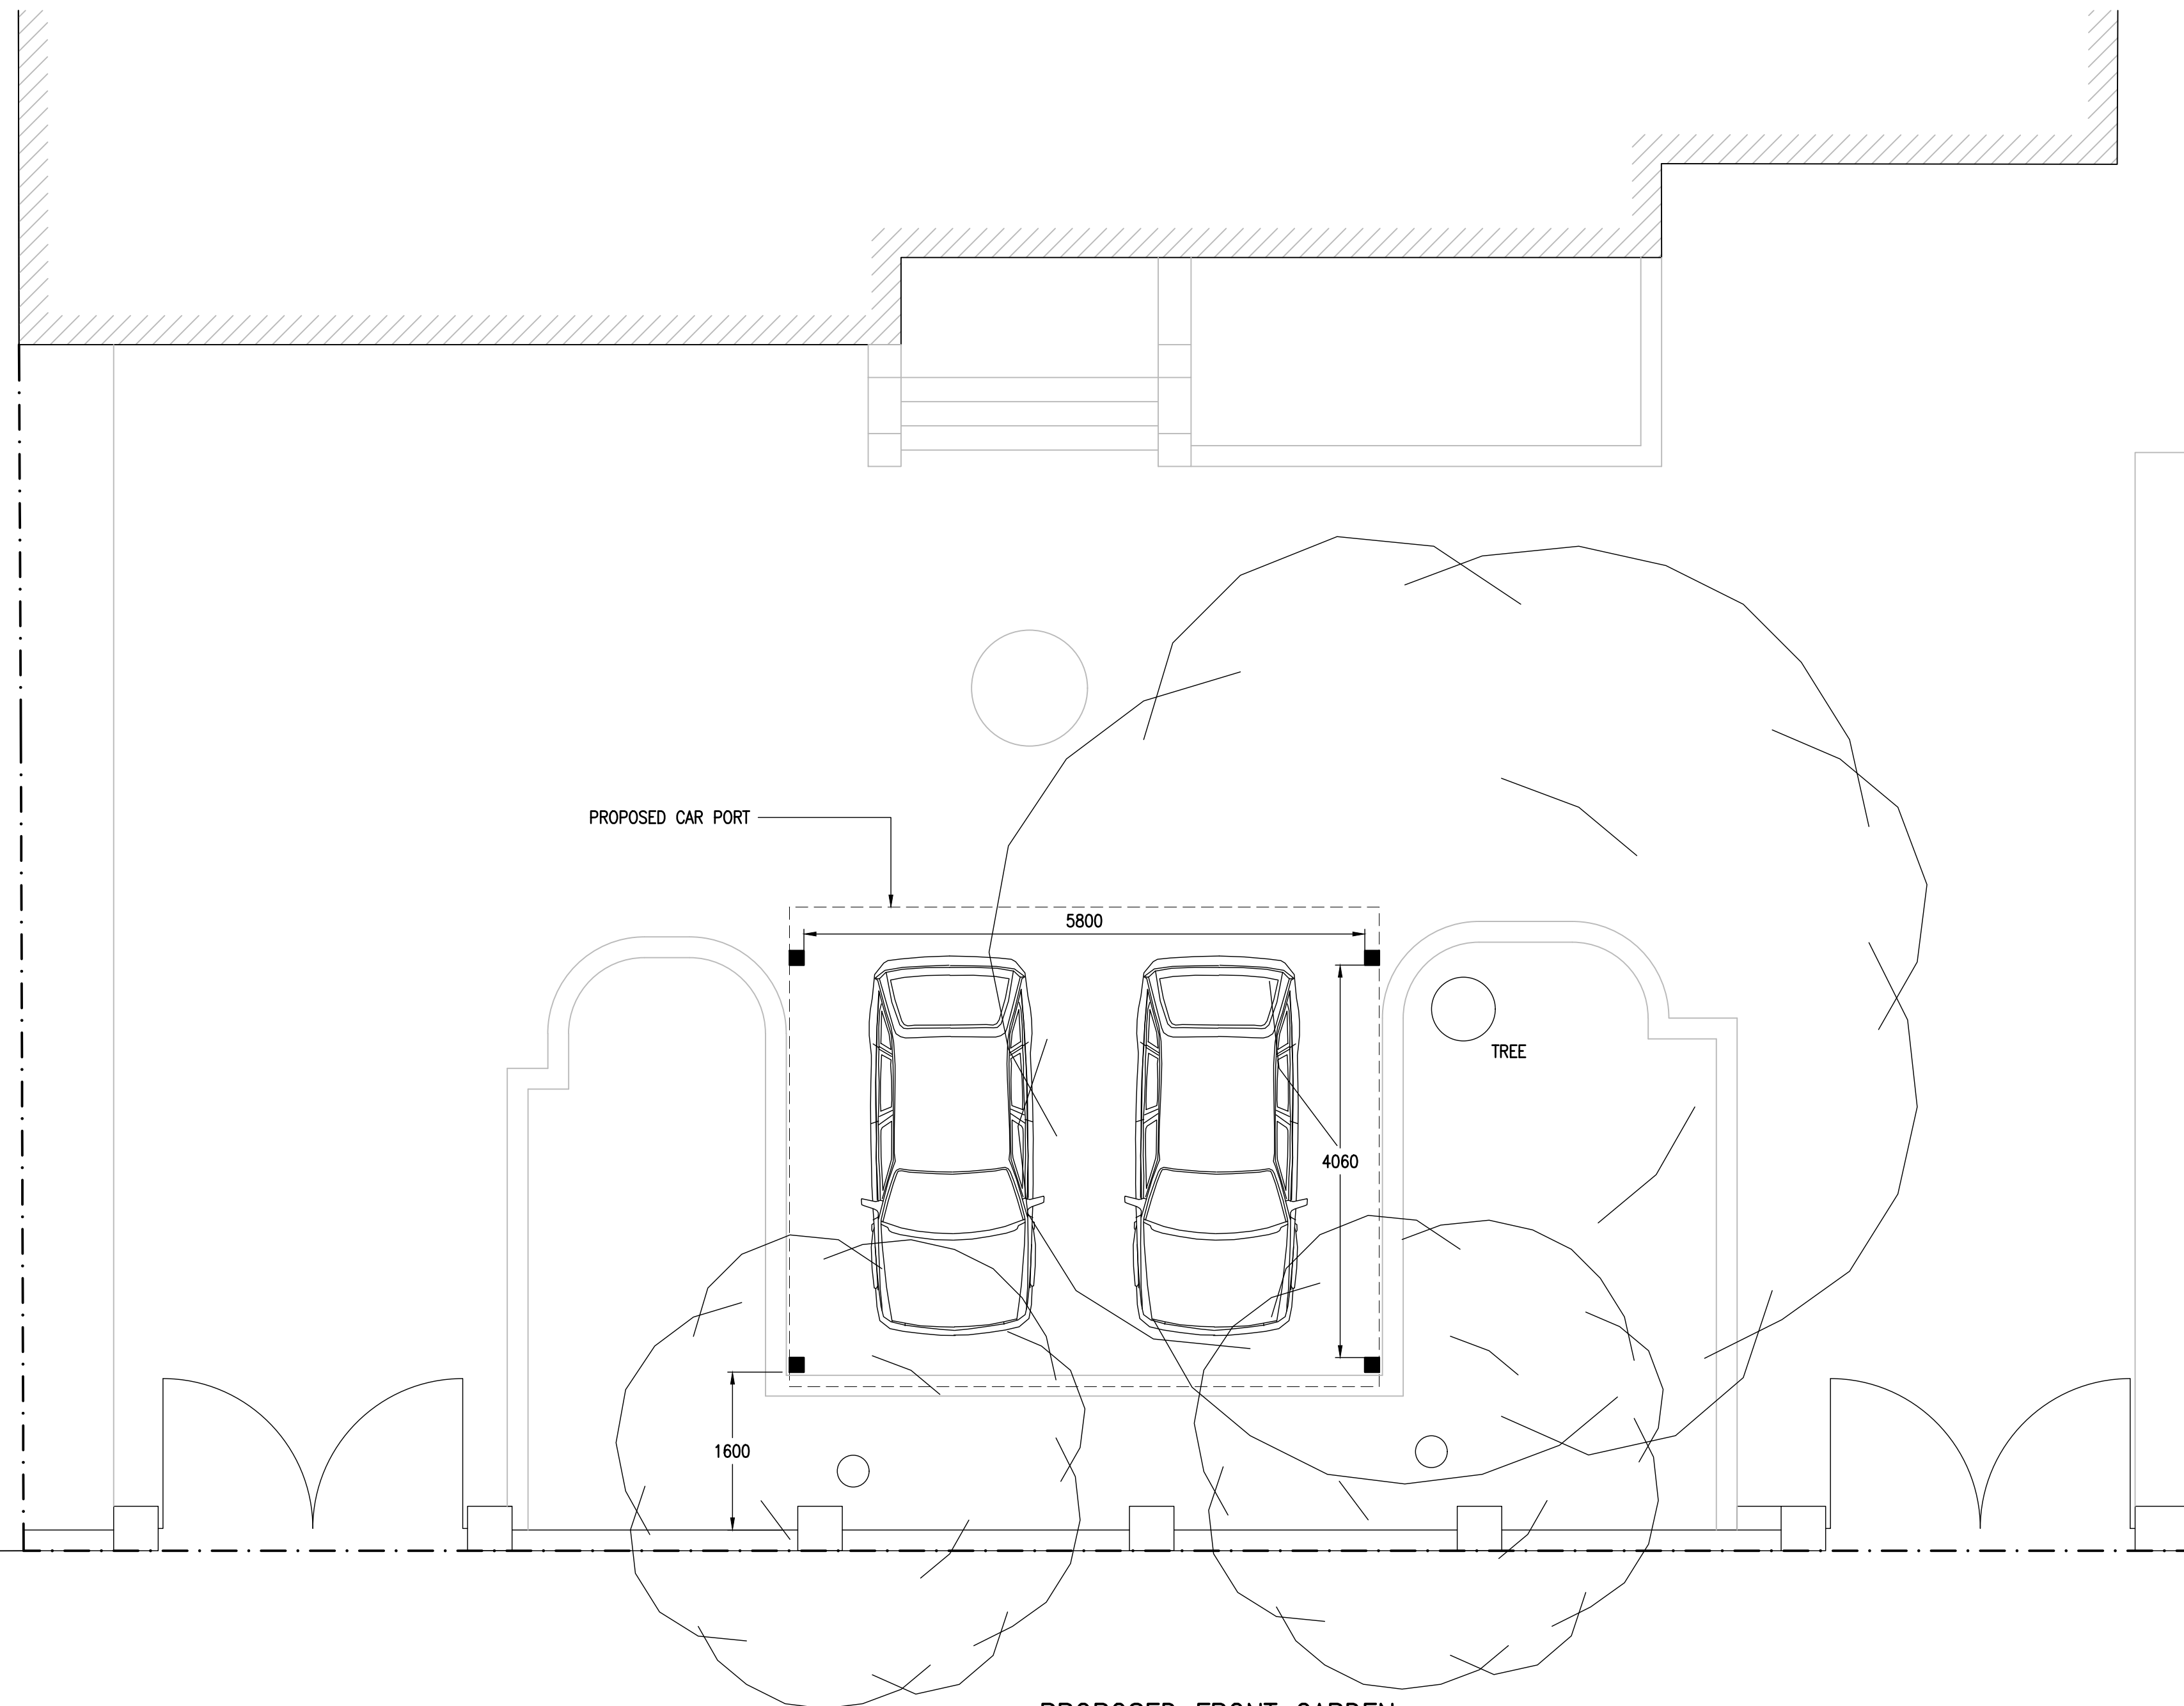

NO. 143

NO. 145

NO. 147

PROPOSED STREET SCENE 1:100

PROPOSED FRONT GARDEN 1:50

REAR ELEVATION 1:50

SIDE ELEVATION

SIDE ELEVATION

Address
145 FAIRFAX ROAD,
TEDDINGTON
TW11 9BU

Title
PROPOSED CARPORT

Drg. No. **FR/145/02**

Revision:

Scale : 1:50 & 1:100 @ A1

Date: FEB. '23