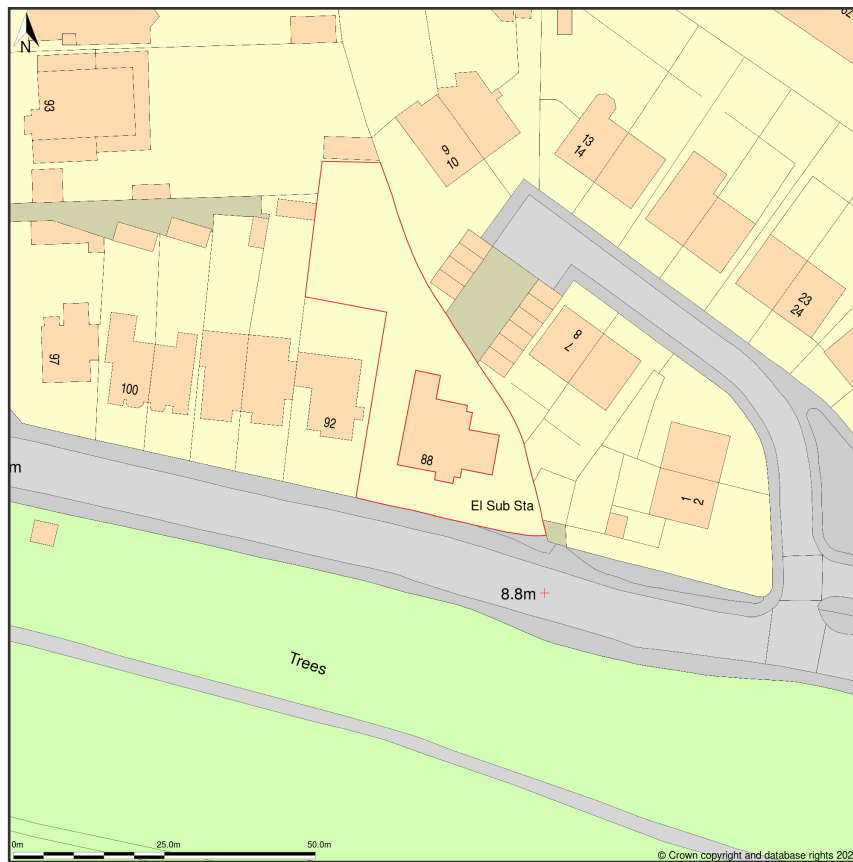

Location Plan 1 1250 A4 88, Sandy Lane, Teddington, Richmond Upon Thames, TW11 0DF

Site Plan shows area bounded by: 516183.95, 170317.39 516325.37, 170458.81 (at a scale of 1:1250), OSGridRef: TQ16257038. The representation of a road, track or path is no evidence of a right of way. The representation of features as lines is no evidence of a property boundary.

Produced on 1st Jun 2022 from the Ordnance Survey National Geographic Database and incorporating surveyed revision available at this date. Reproduction in whole or part is prohibited without the prior permission of Ordnance Survey. © Crown copyright 2022. Supplied by <https://www.buyaplan.co.uk> digital mapping a licensed Ordnance Survey partner (100053143). Unique plan reference: #00737301-C6A6B1