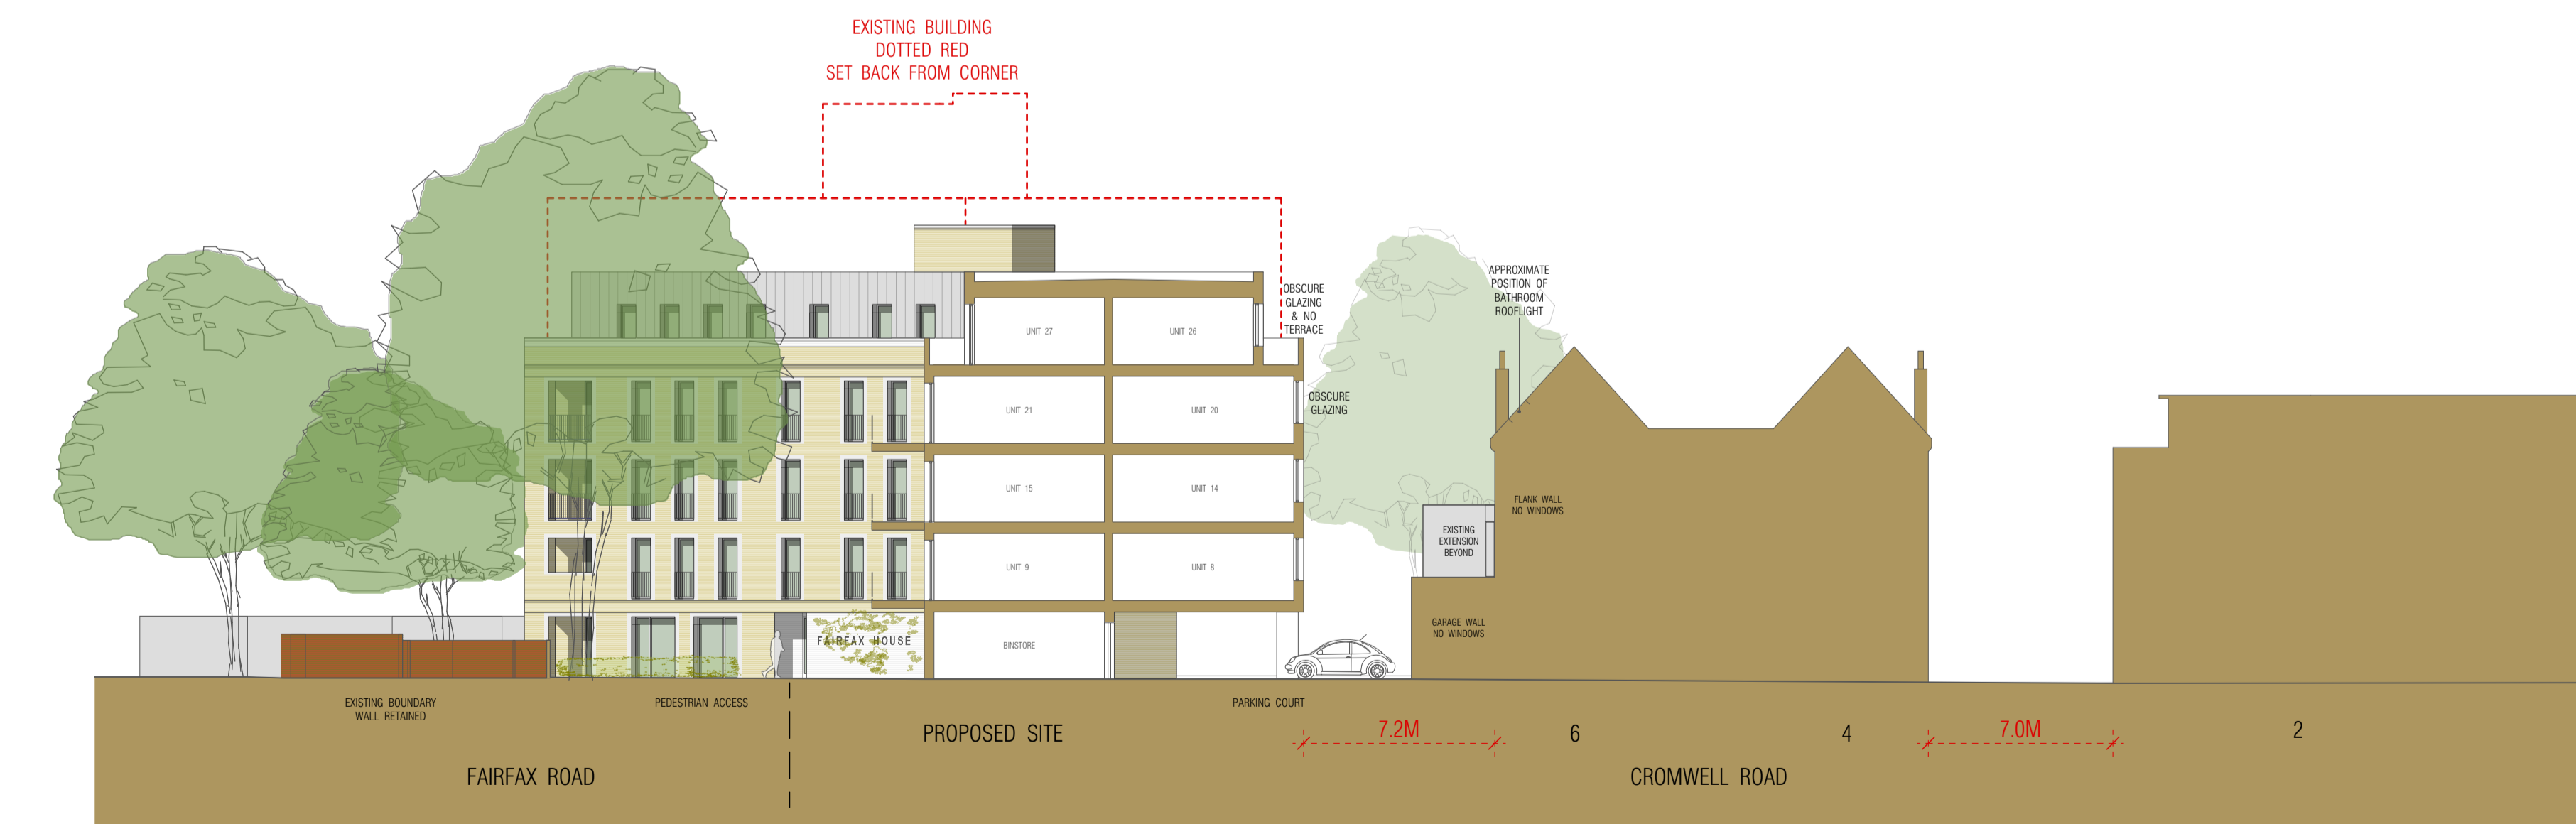

CONTEXTUAL ELEVATIONS

CONTEXTUAL ELEVATION 4

CONTEXTUAL ELEVATION 5

CONTEXTUAL SECTION 6

PLANNING

Project SHELDON HOUSE, 8 CROMWELL ROAD, TEDDINGTON TW11 9EJ		
Drawing CONTEXTUAL ELEVATIONS & SECTION		
Drawing No. SH-05	Scale 1:200 @ A1	Date 22.02.2023