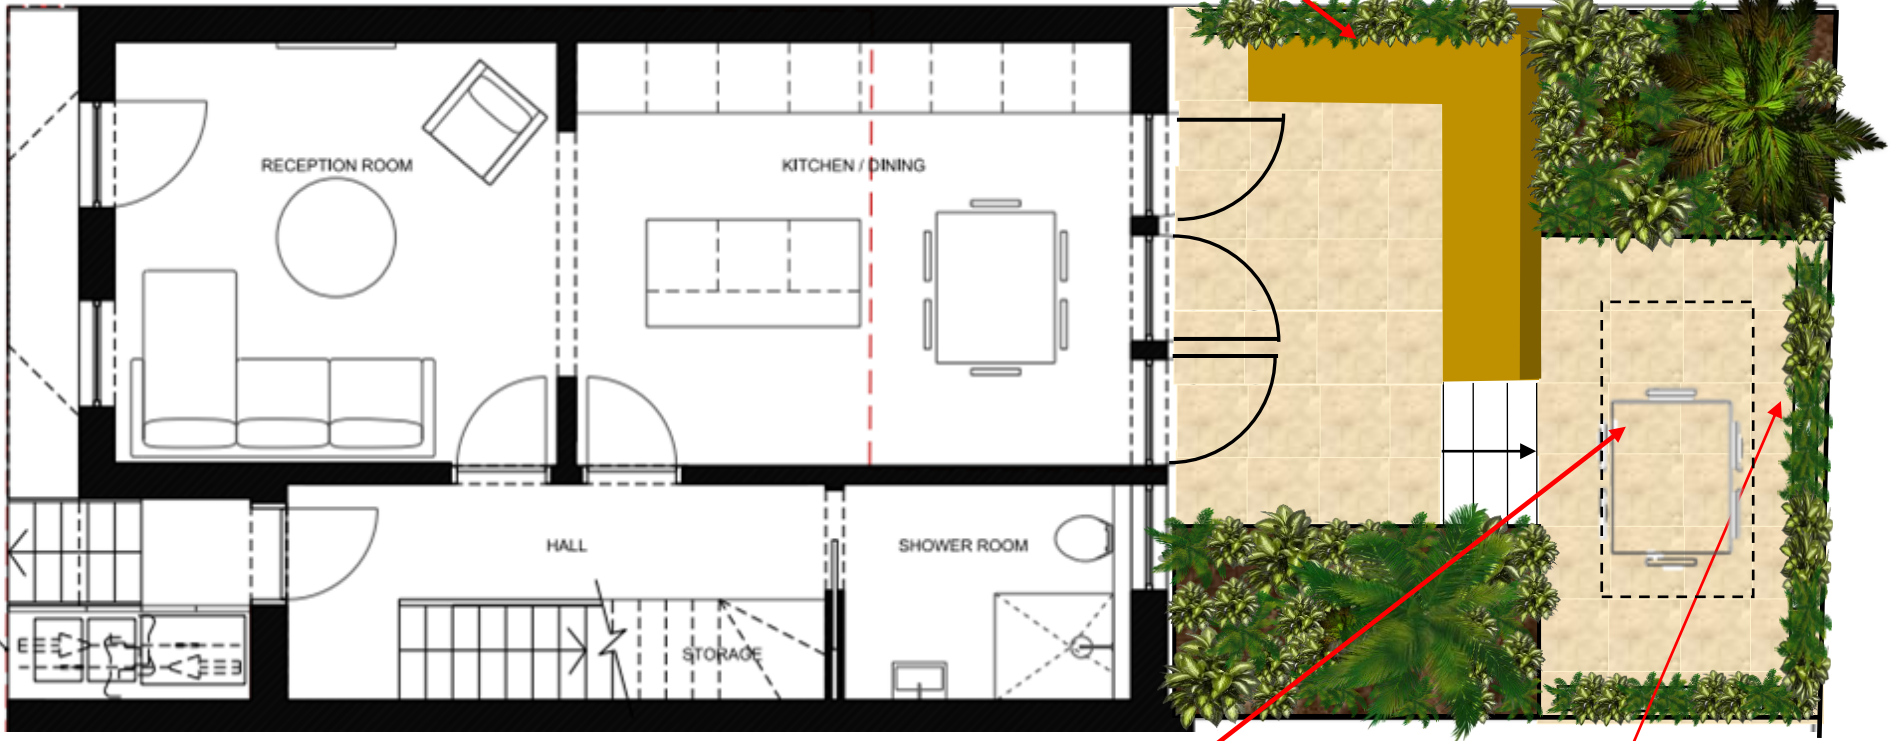

LANDSCAPING PLAN

Rear of 35 Twickenham Road, TW11
8AH

HOUSE 1

HOUSE 2

Seating area

Green Walls

Underground 1500 litre rainwater harvesting tank

Green Walls

GREEN WALLS (18sqm)

- Amsonia
- Hedra Helix
- Asplenium
- Lavender

Total Site 235.6 sqm