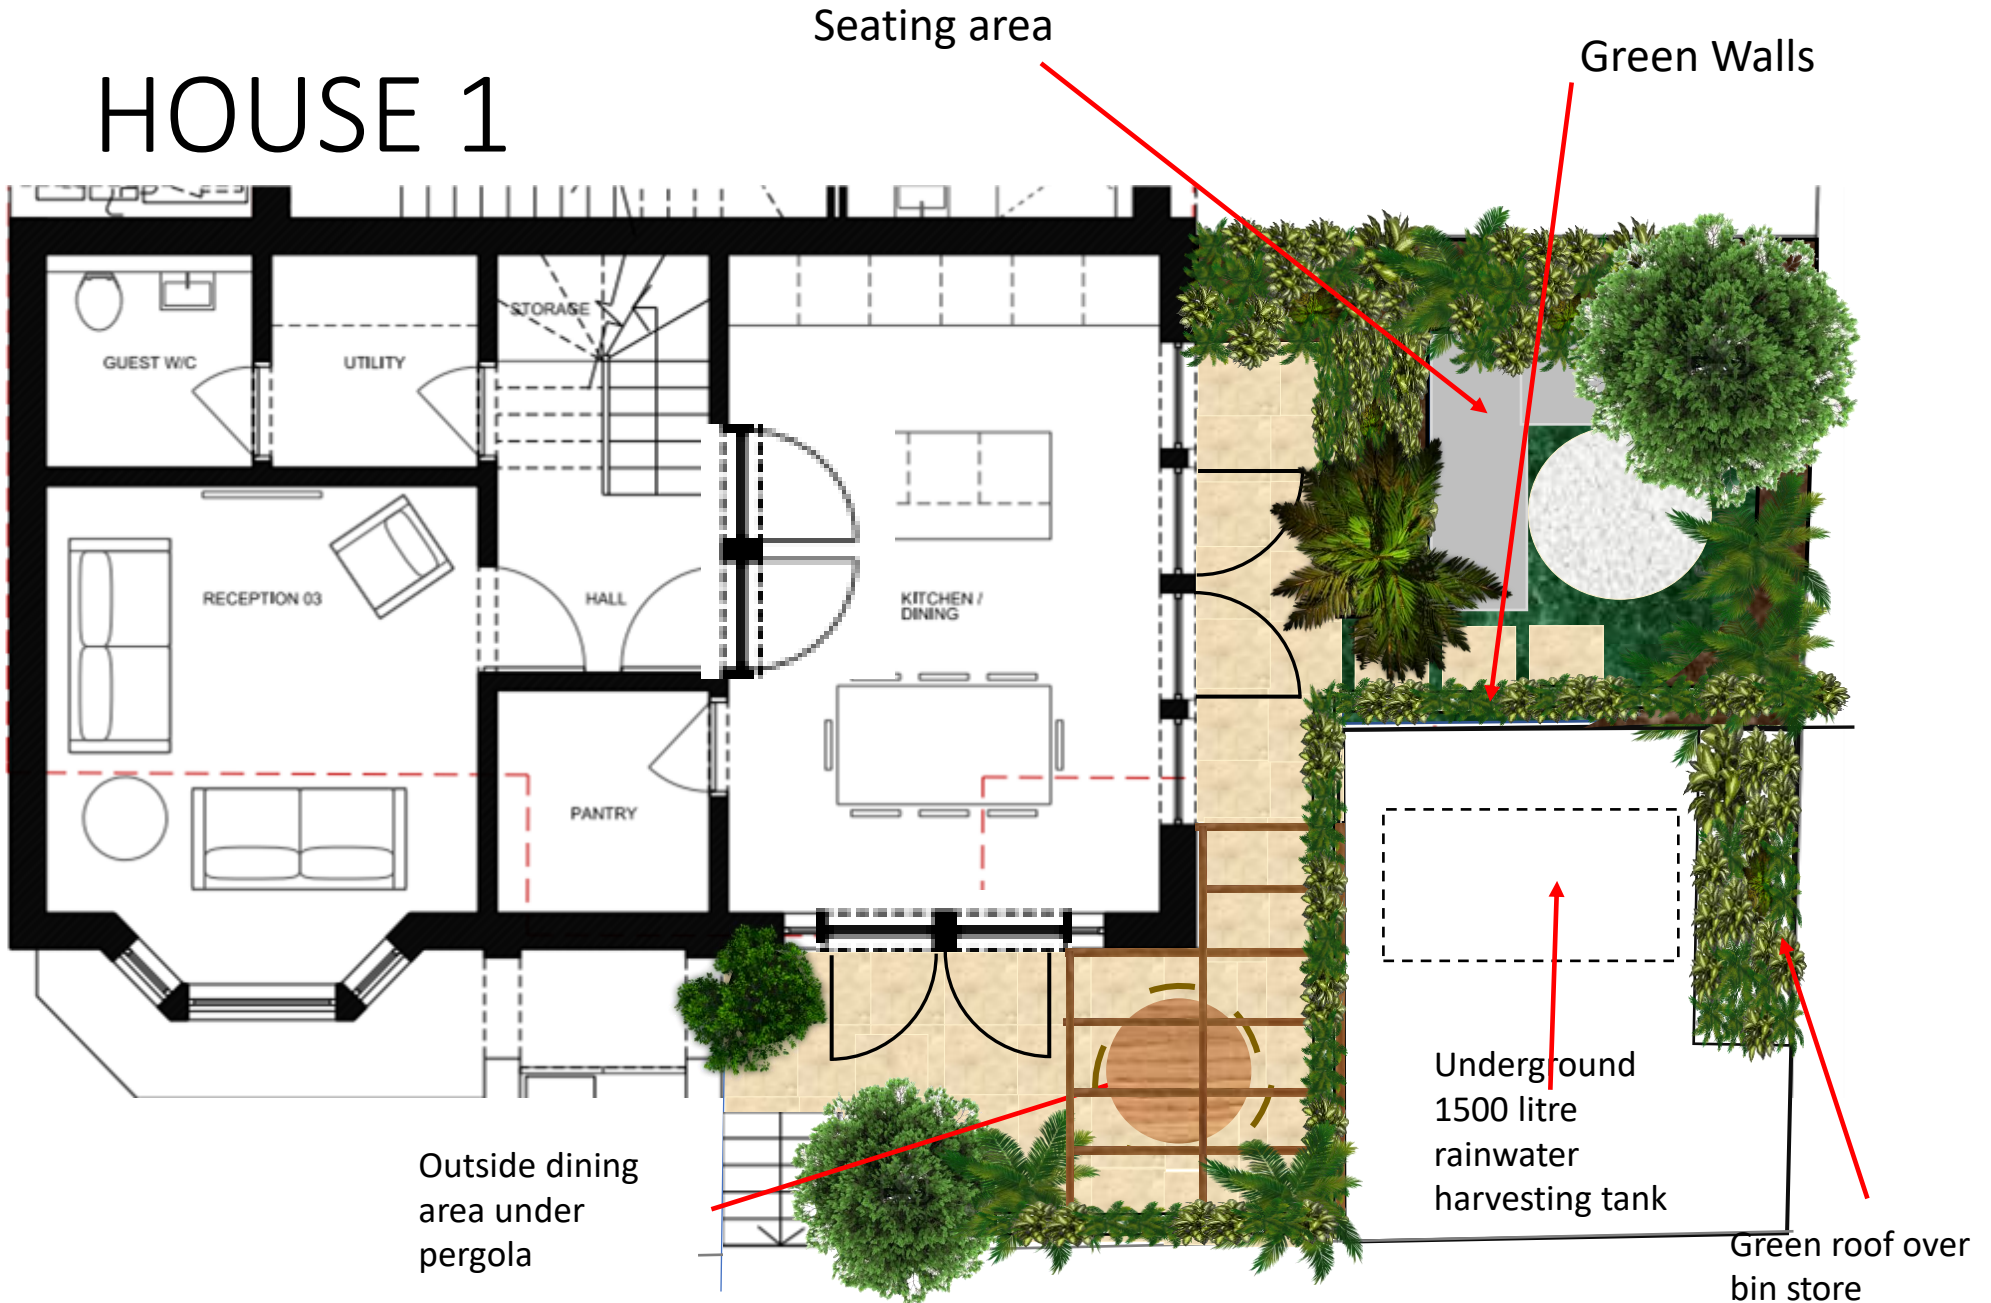

LANDSCAPING PLAN

Rear of 35 Twickenham Road, TW11
8AH

HOUSE 1

HOUSE 2

Seating area

Green Walls

Underground 1500 litre rainwater harvesting tank

Green Walls

PLANT SELECTION

TREES (10 trees)

- Catalpa Bignonioides
- Chusan Palm
- Pindo Palm
- Cork Oak
- Dracaena Draco

BEDDINGS (31.4 sqm)

- Canna
- Cordyline australis
- Ferns
- Hosta
- Agastache
- Allium Giganteum
- Aromatic Aster
- Cornflower
- Cosmos

GREEN WALLS (18sqm)

- Amsonia
- Hedra Helix
- Asplenium
- Lavender

Total Site 235.6 sqm