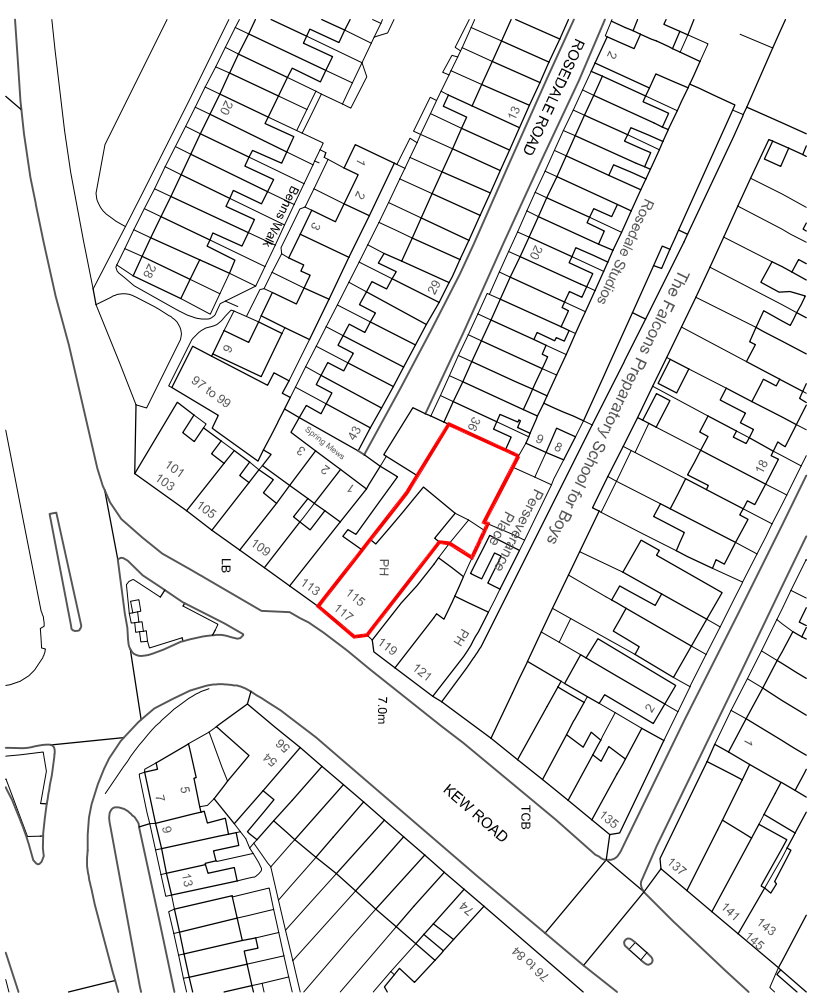

EXISTING BLOCK PLAN

Scale 1:500 @ A3

SCALE 1:500

SITE LOCATION PLAN

Scale 1:1250 @ A3

SCALE 1:1250

REVISIONS		Name	
Rev.	Date	Details	

design		id.	
CLIENT El Group PLC Project The Hope 115-117 Kew Rd, Richmond, London, TW9 2PN		DRAWING NO. 20.056.ELB.001 Project Existing Site Location & Block Plan DATE October 20	
SCALE 1:1250 @ A3 <small>ALL DIMENSIONS TO THE CENTRE OF WALLS UNLESS OTHERWISE SPECIFIED. DIMENSIONS TO THE CENTRE OF WINDOWS UNLESS OTHERWISE SPECIFIED.</small>		DATE October 20	