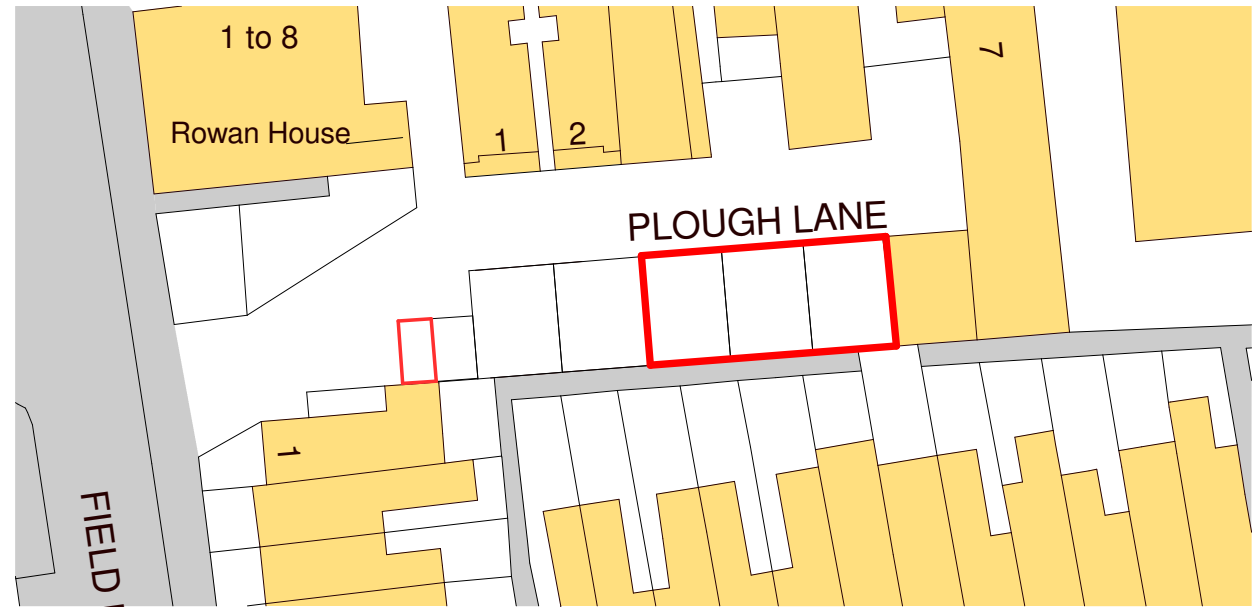

Ordnance Survey, (c) Crown Copyright 2020. All rights reserved. Licence number 100022432

Location Plan

Block Plan

		client Greenheart Developments	drawn JI	scale As indicated	size A3	
		address Units 3 - 5 Plough Lane Teddington TW11 9BN	checked IF	title Location Block and Site Plan		
		proj no. 19-168	date 26/05/21			
Revision	Revision Description	Drawn by	Revision Date	status PL	dwg no. 501	revision