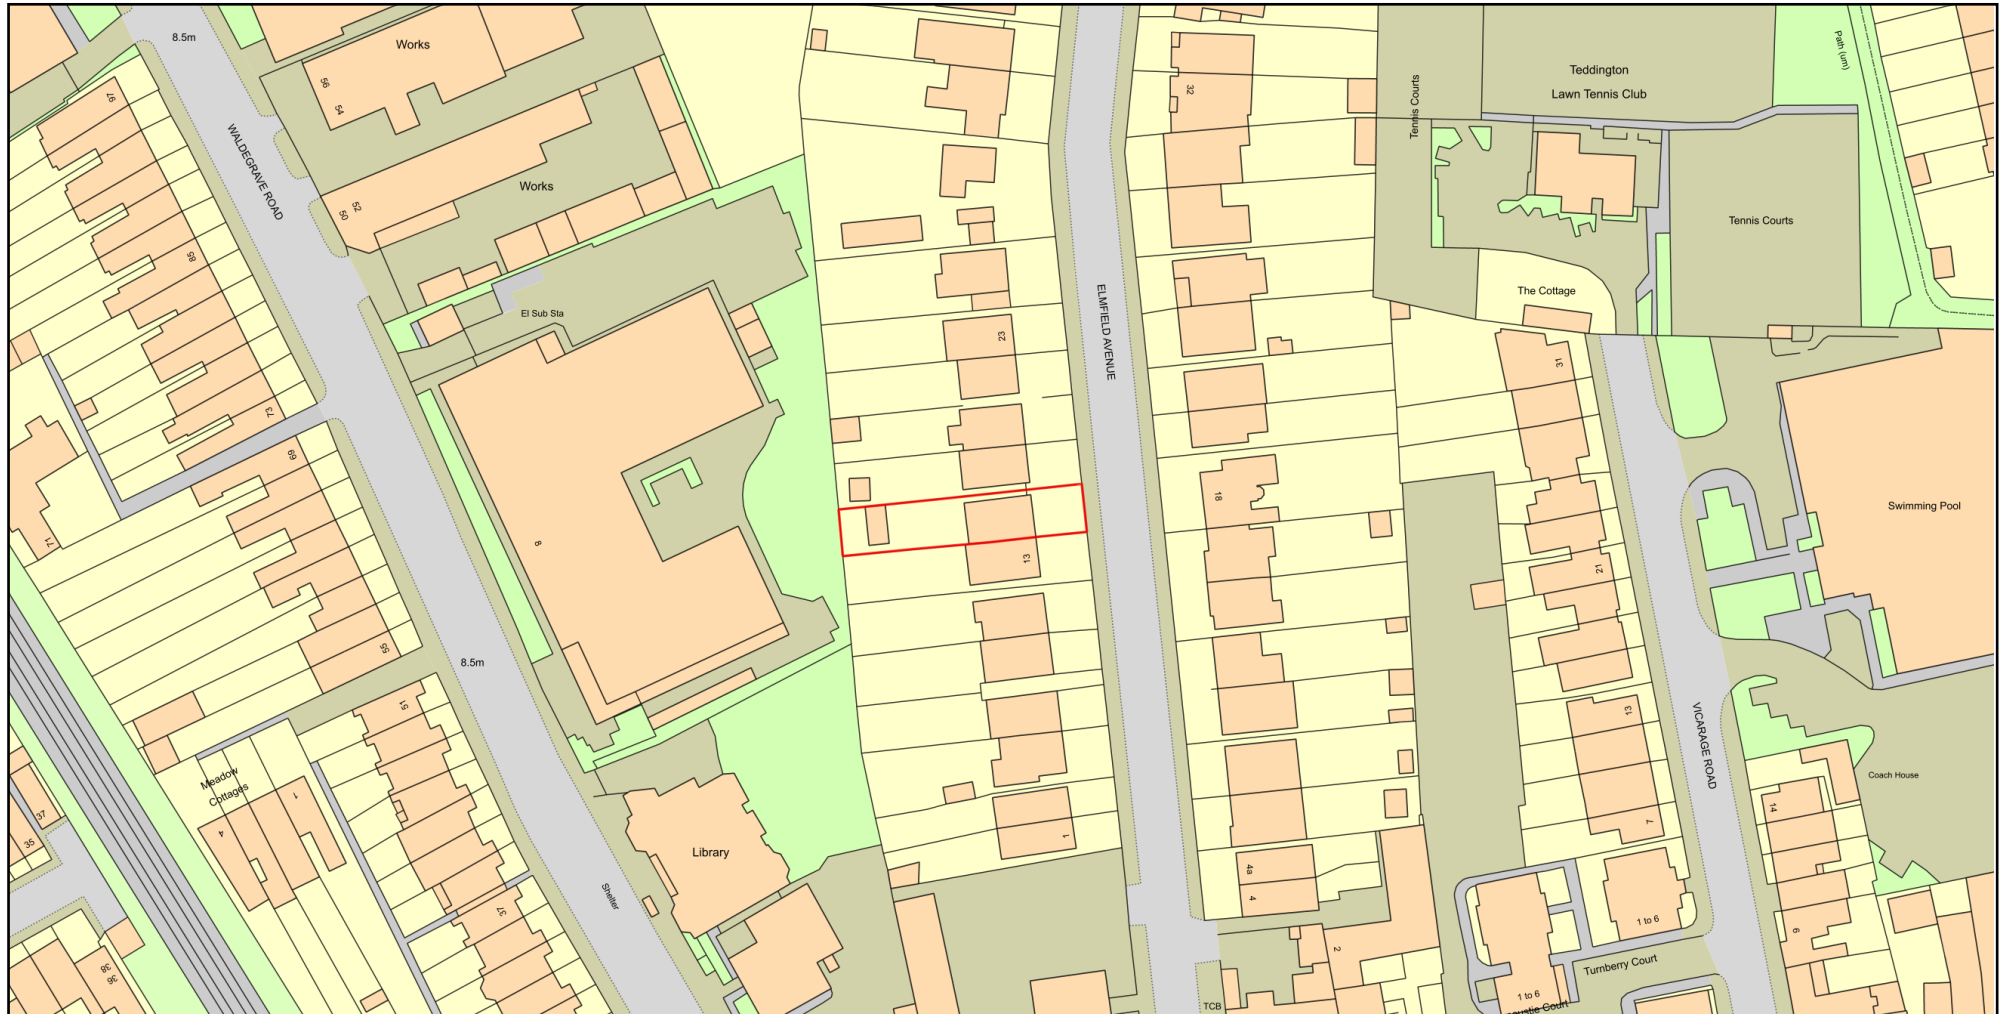

15 Elmfield Avenue

Plan Produced for: Nick Lockwood

Date Produced: 08 Jun 2023

Plan Reference Number: TQRQM23159104104582

Scale: 1:1250 @ A4

© Crown copyright and database rights 2023 OS 100042766