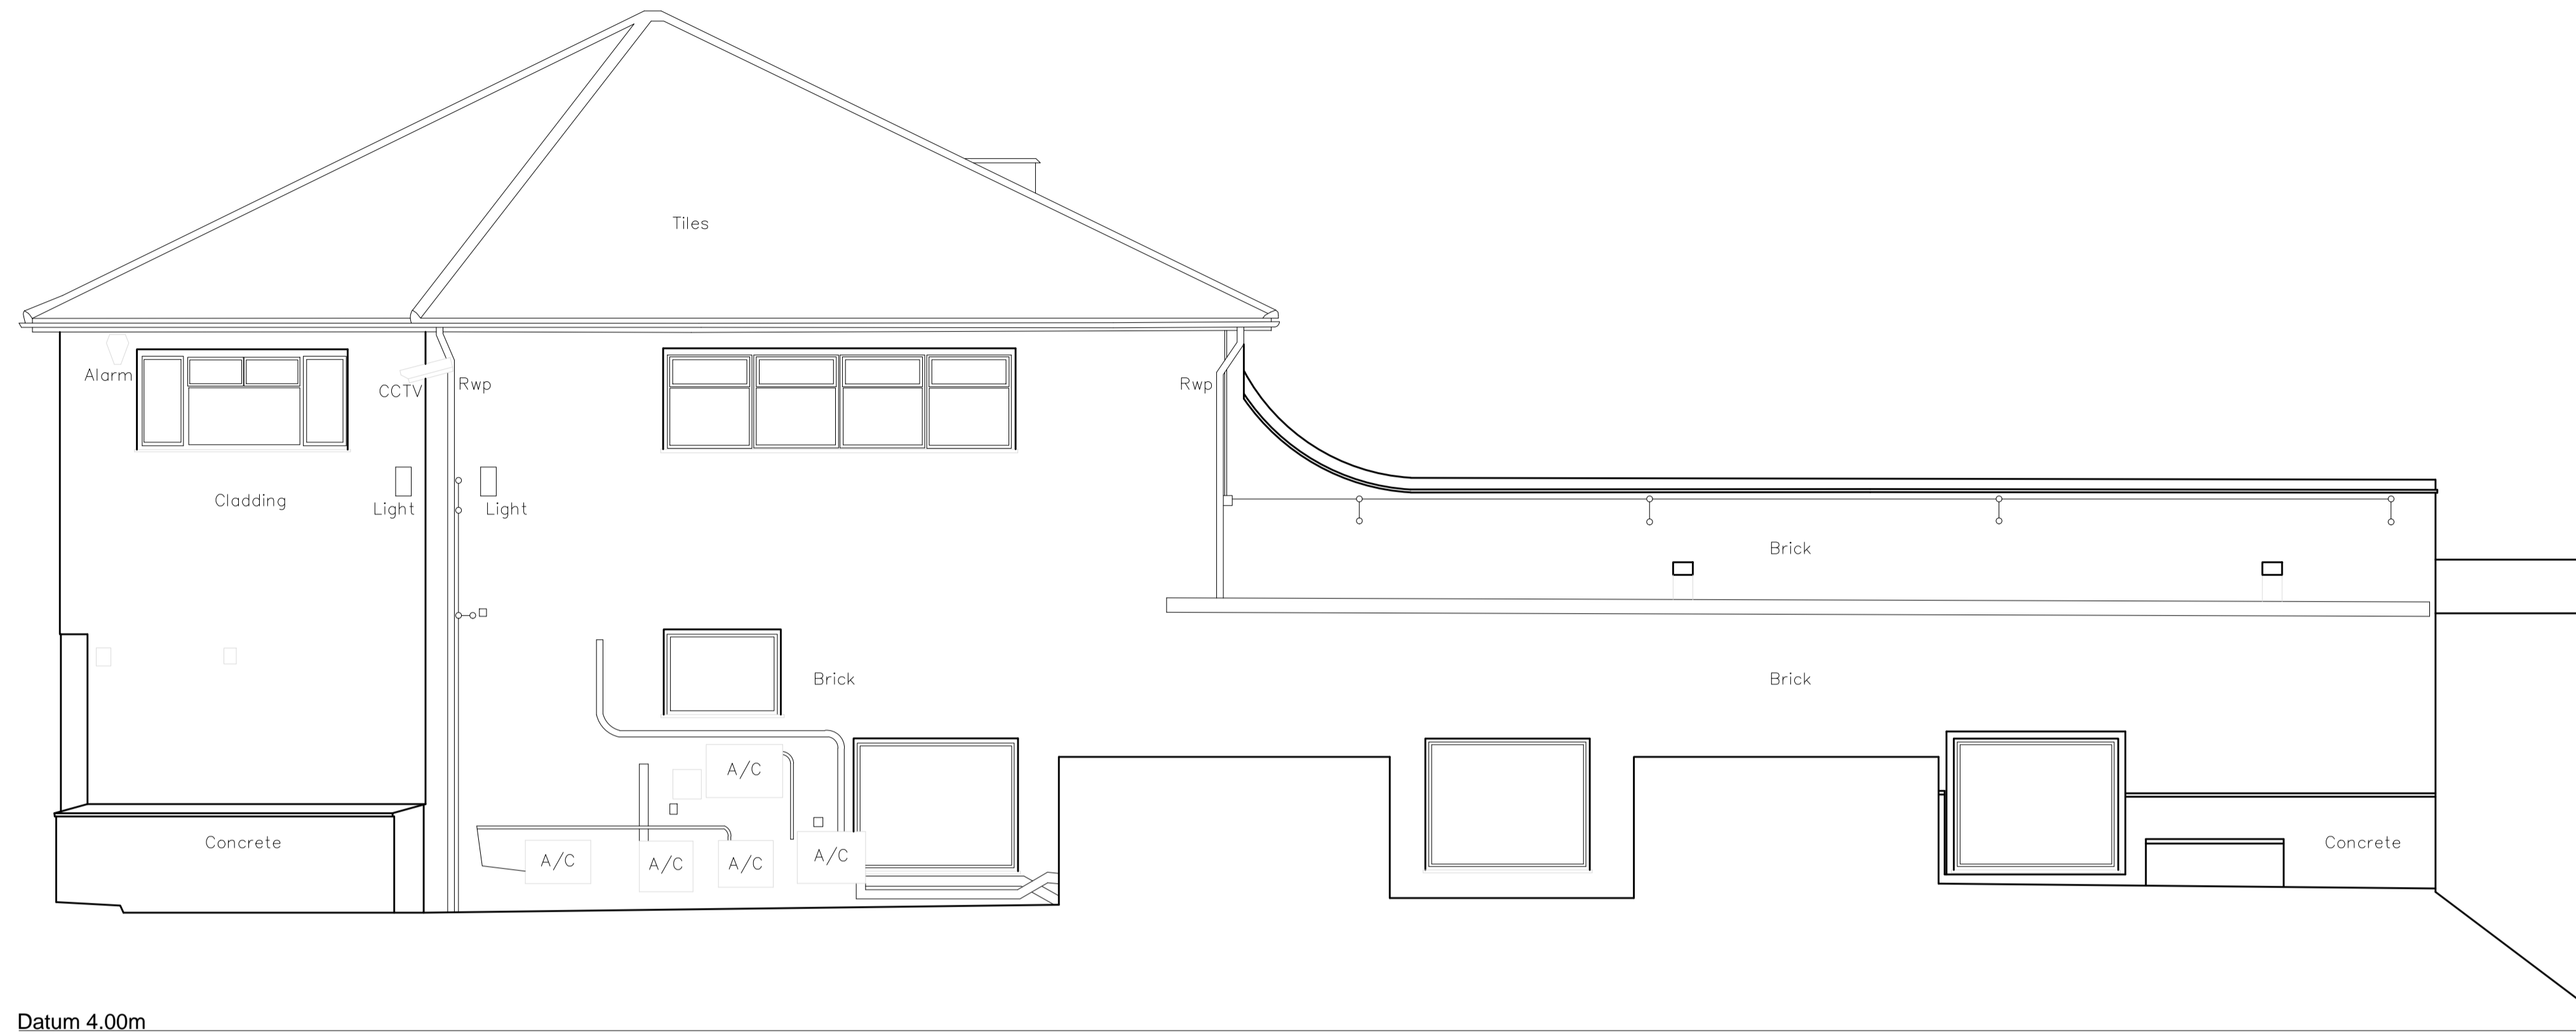

Notes:

Existing East Elevation 04
 Scale @ 1:50

Existing North Elevation 03
 Scale @ 1:50

Scale Bar

REV	DATE	DESCRIPTION	INITIALS
P4	31.05.2023	PLANNING ISSUE	CJB

SILVER JETTY LIMITED

The Boathouse

Ranelagh Drive
 Twickenham
 TW1 1QZ

Existing North and East Elevations 03 - 04

1:50 @ A1

Project number	PL-031	Revision	P4
Project name	SJ 171001	Author	CJB
Issue date	02.09.2022	Checked	JA
Discipline	PLANNING		