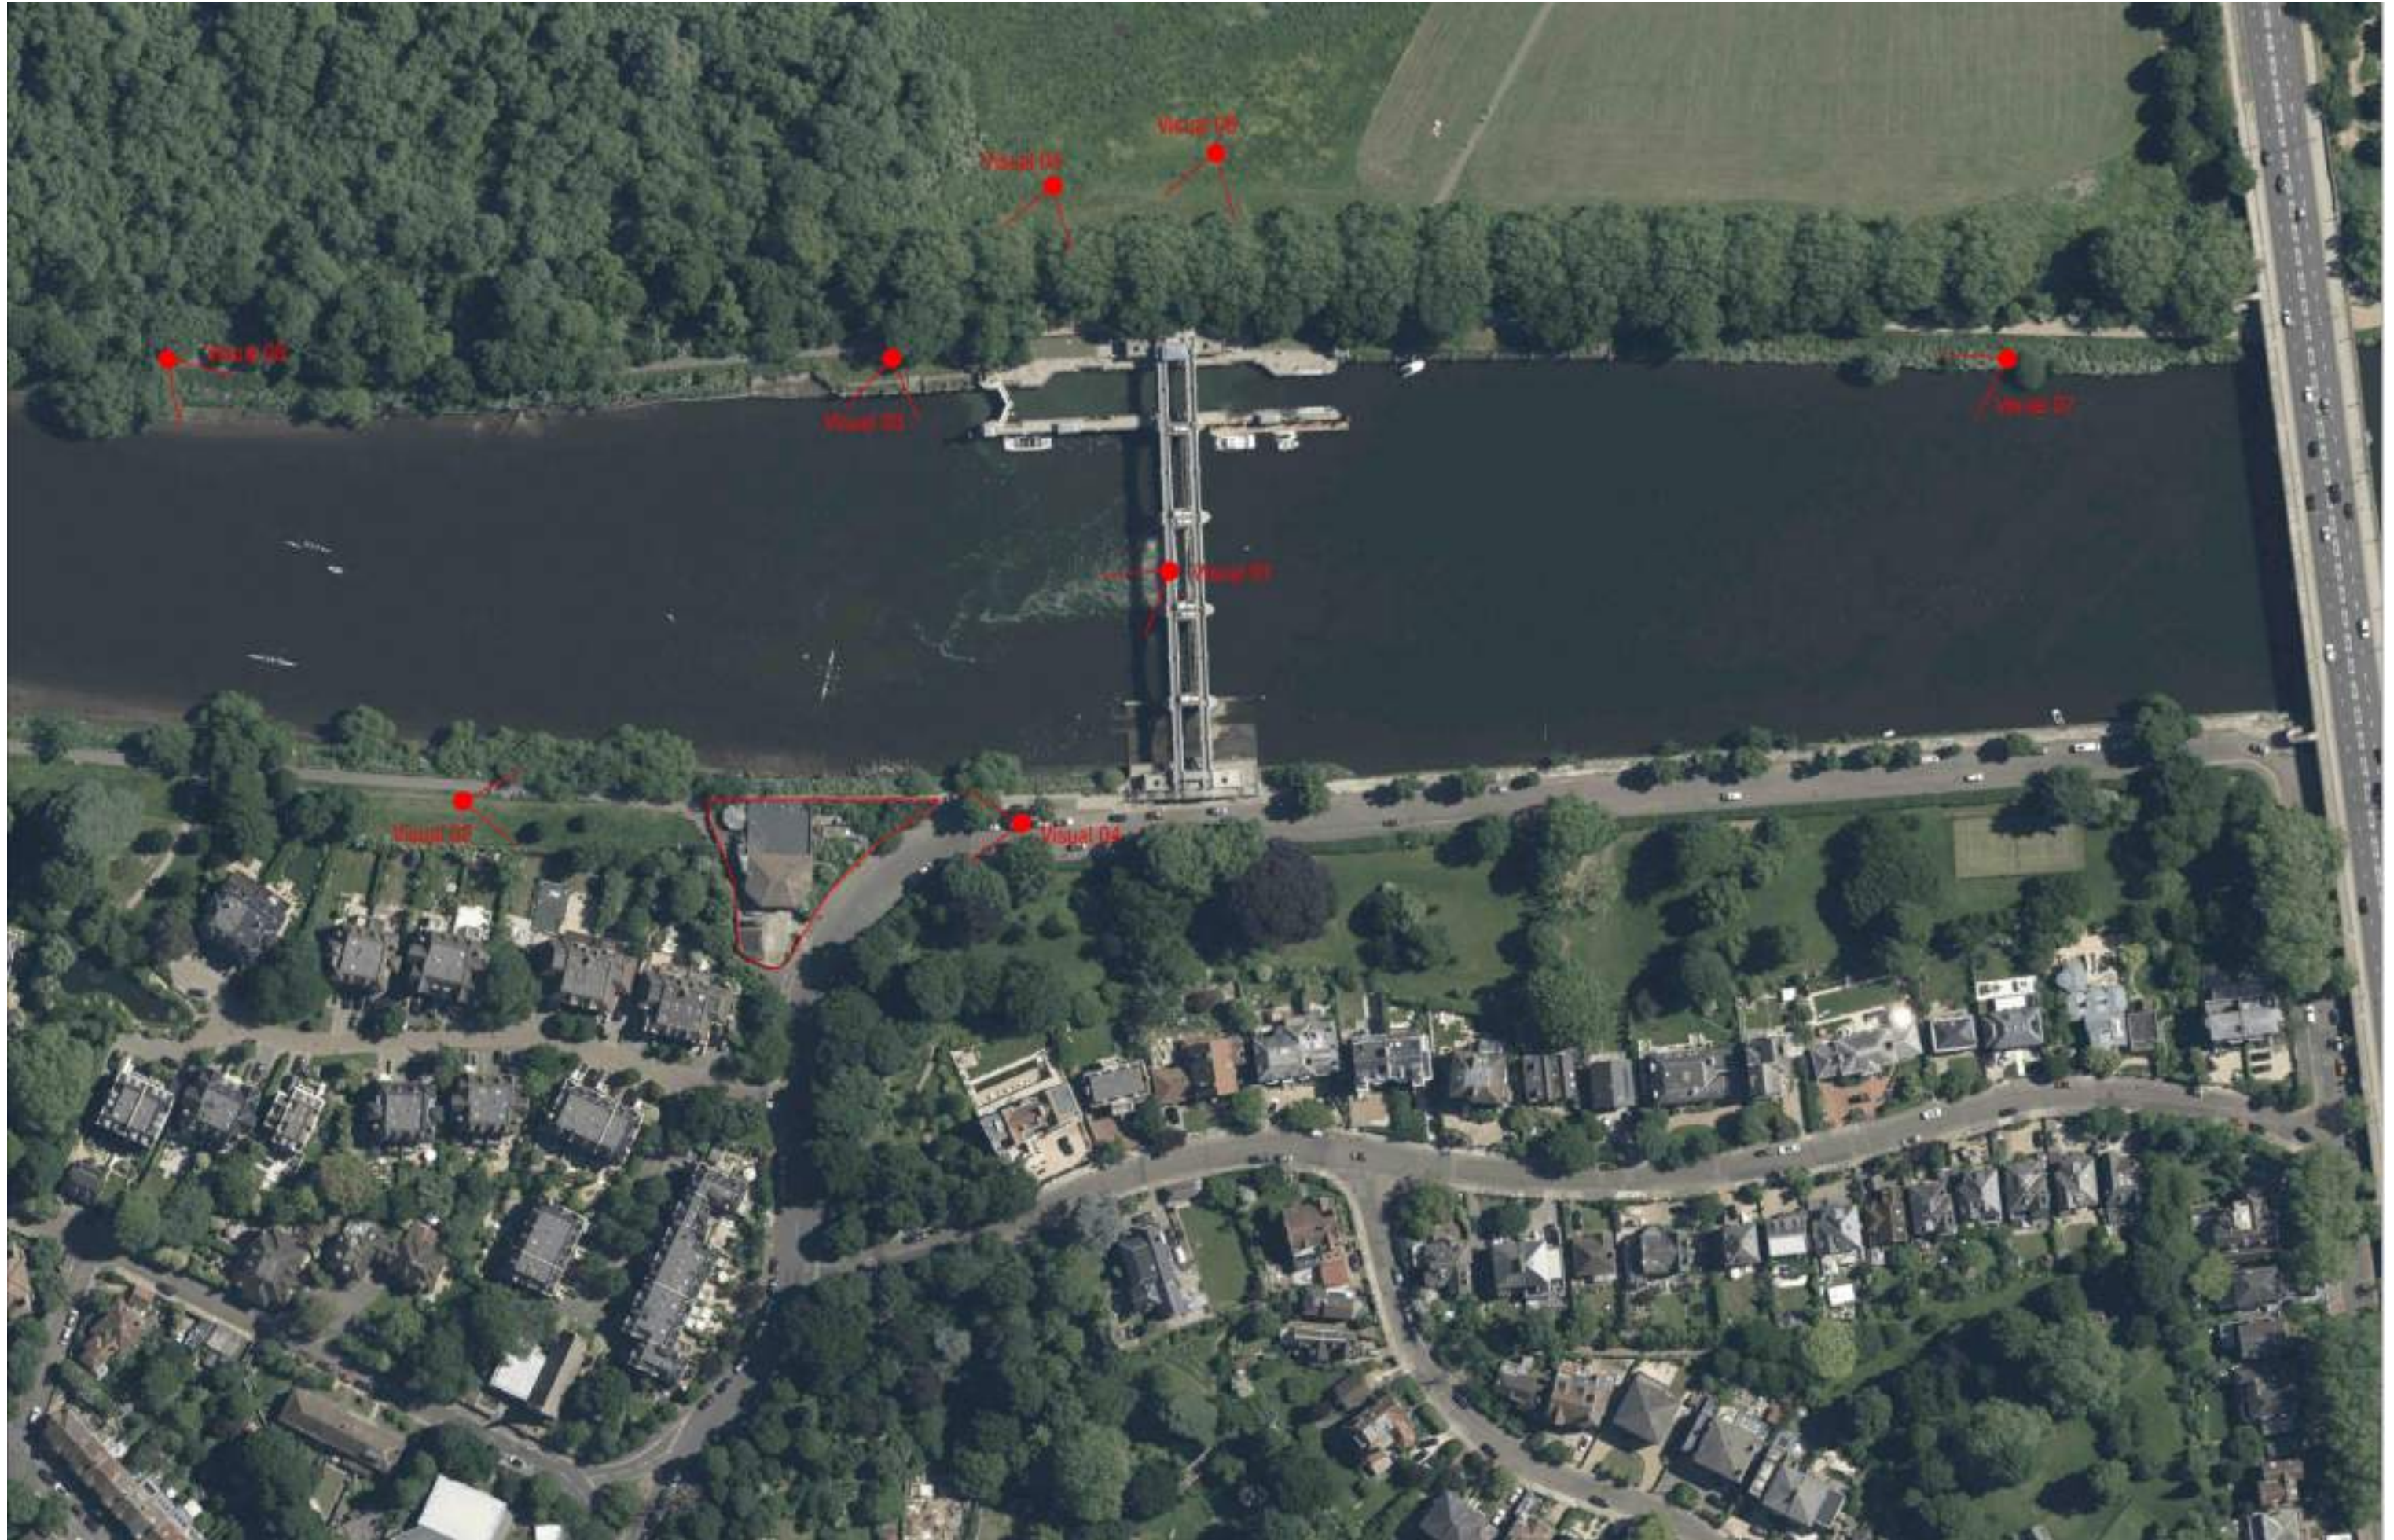

The Boathouse,
Ranelagh Drive,
Twickenham,
TW1 1QZ

June 2023

Existing Photos and CGI's P4 Part 01

Prepared on Behalf of

Boathouse Twickenham LTD

Existing Site Plan

Existing View 01 – 27/05/22 - 14.00pm

View 01 (Withdrawn Scheme)

Existing View 02 - 27/05/22 - 13:00pm

View 02 (Withdrawn Scheme)

Existing View 03 - 27/05/22 - 14:00pm

View 03 (Withdrawn Scheme)

View 04 (Withdrawn Scheme)