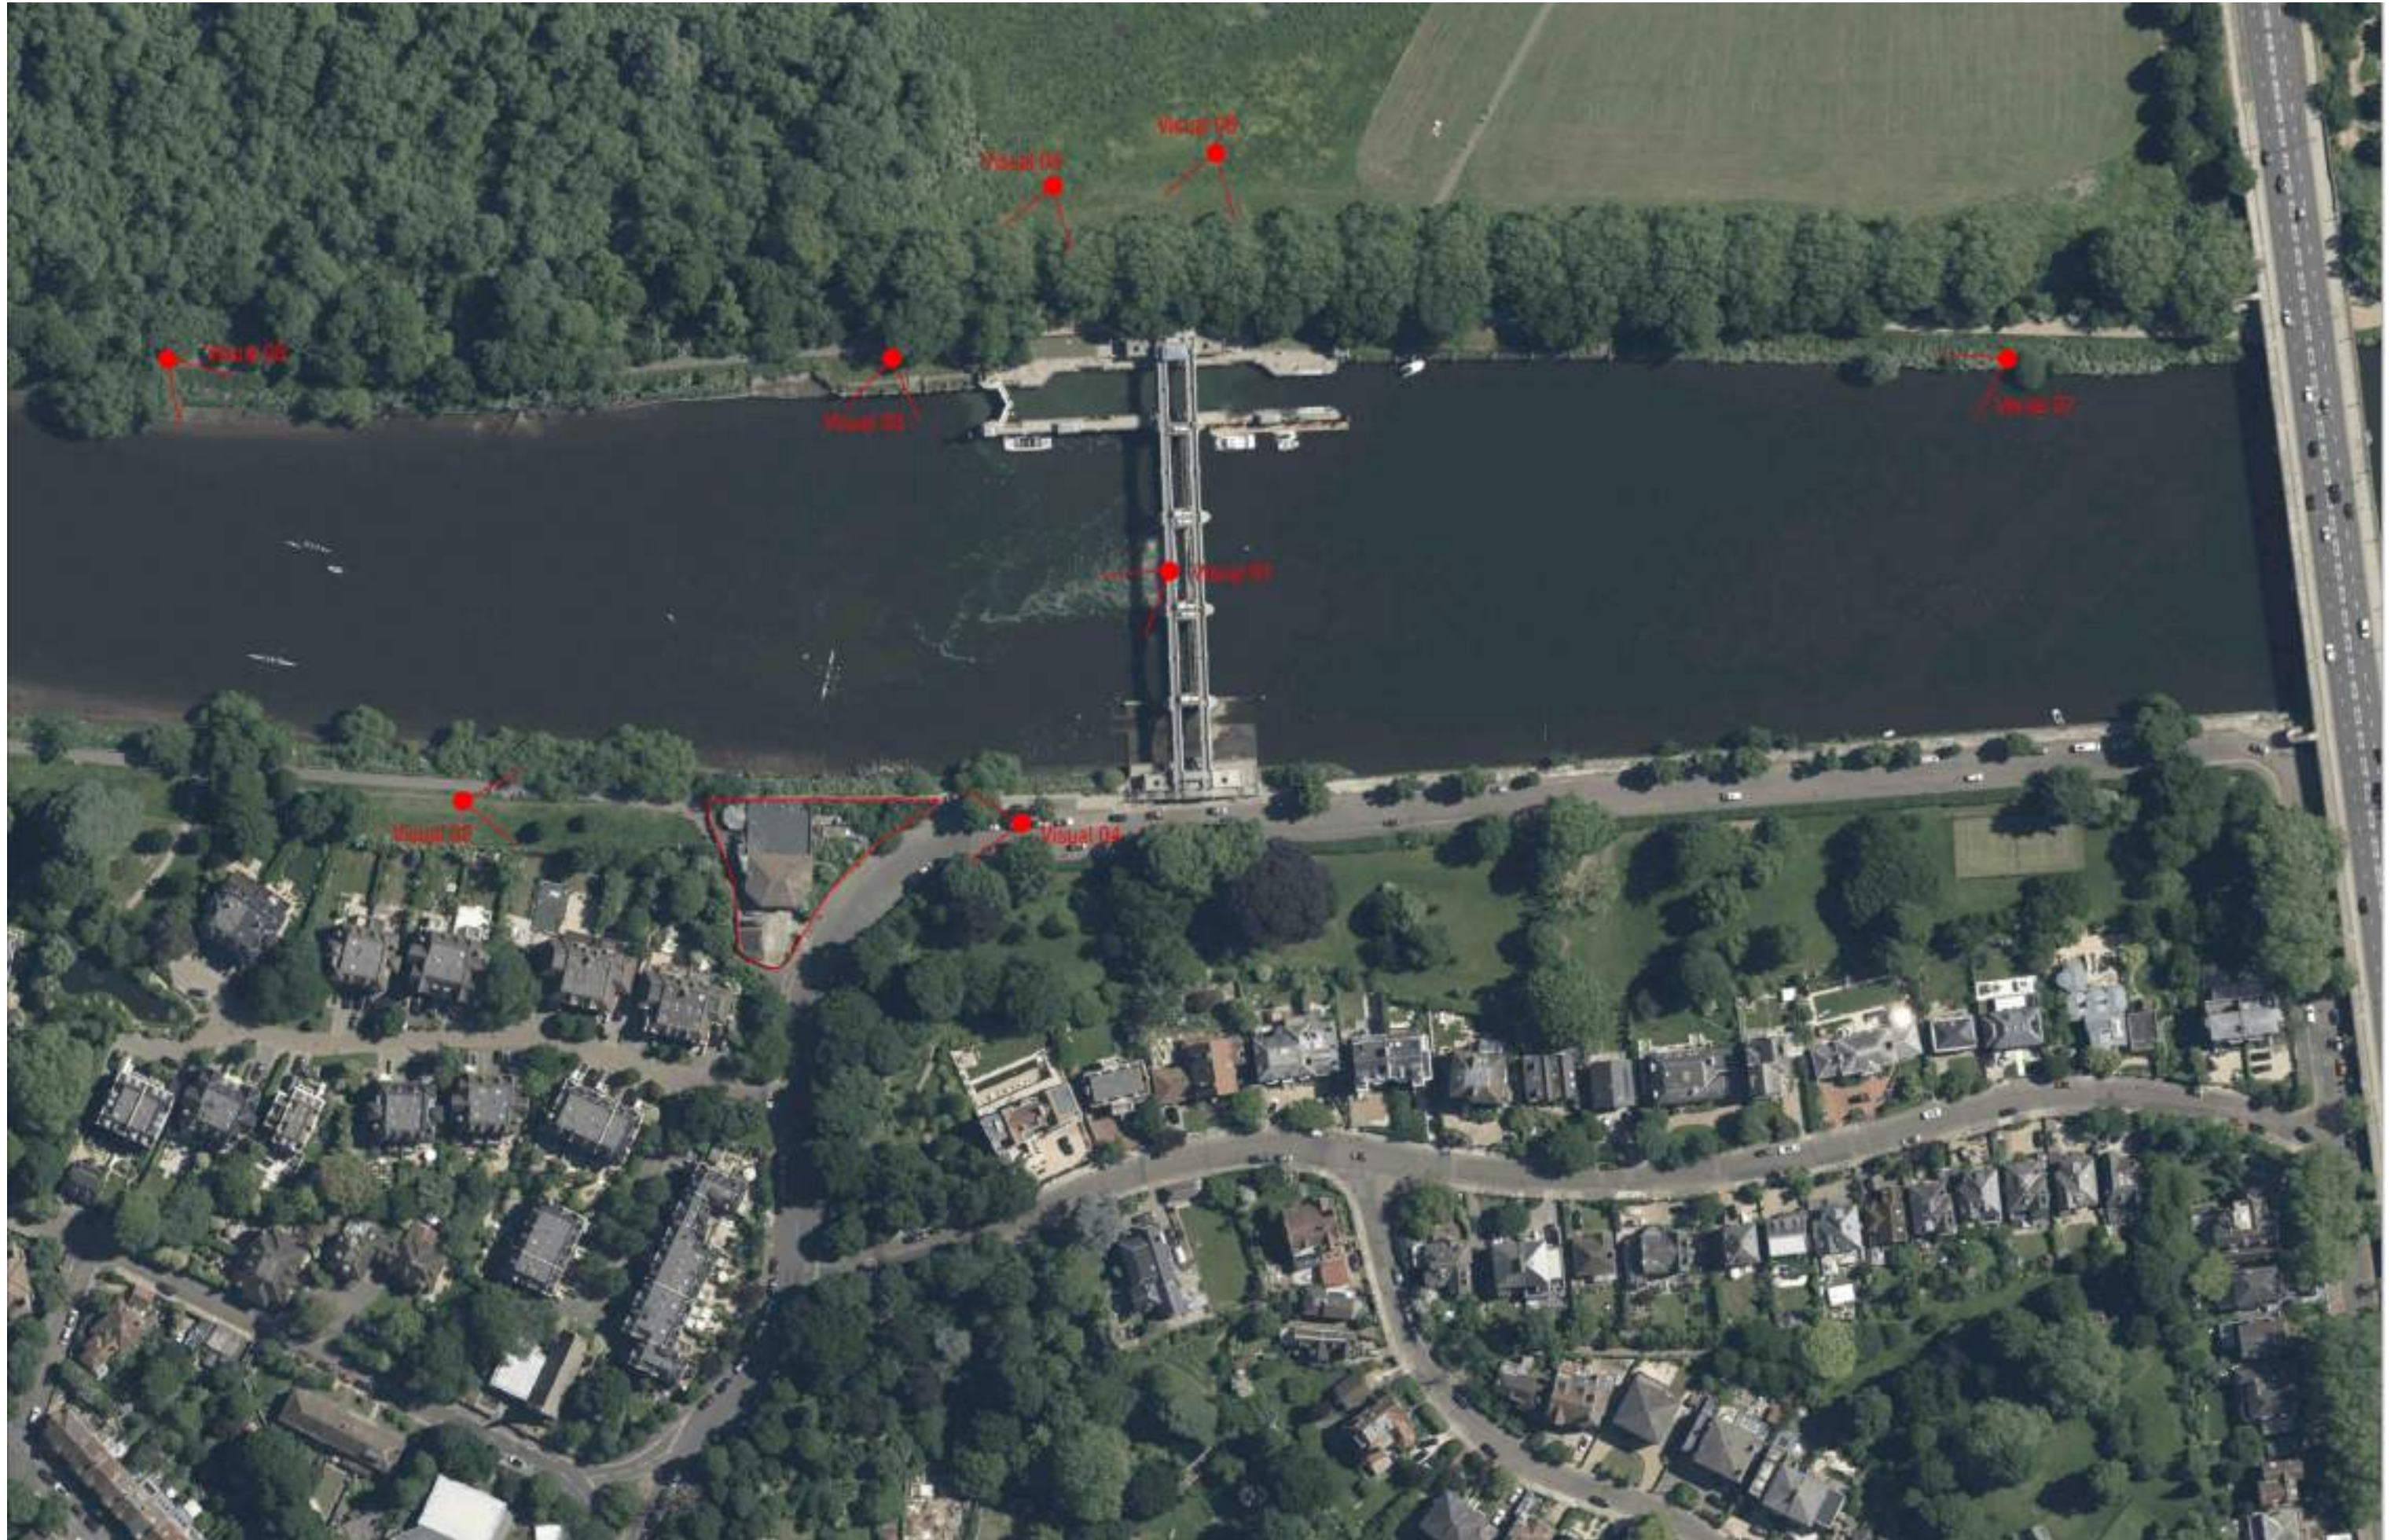

The Boathouse,
Ranelagh Drive,
Twickenham,
TW1 1QZ

June 2023

Existing Photos and CGI's P4 Part 02

Prepared on Behalf of

Boathouse Twickenham LTD

Existing Site Plan

Existing View 05 - 28/11/22 – 14:00pm

View 05 (Withdrawn Scheme)

Existing View 06 - 28/11/22 - 14:00pm

View 06 (Withdrawn Scheme)

Existing View 07 - 28/11/22 – 13:30pm

View 07 (Withdrawn Scheme)

Existing View 08 - 28/11/22 – 13:10pm

View 08 (Withdrawn Scheme)

Proposed View 08 P4