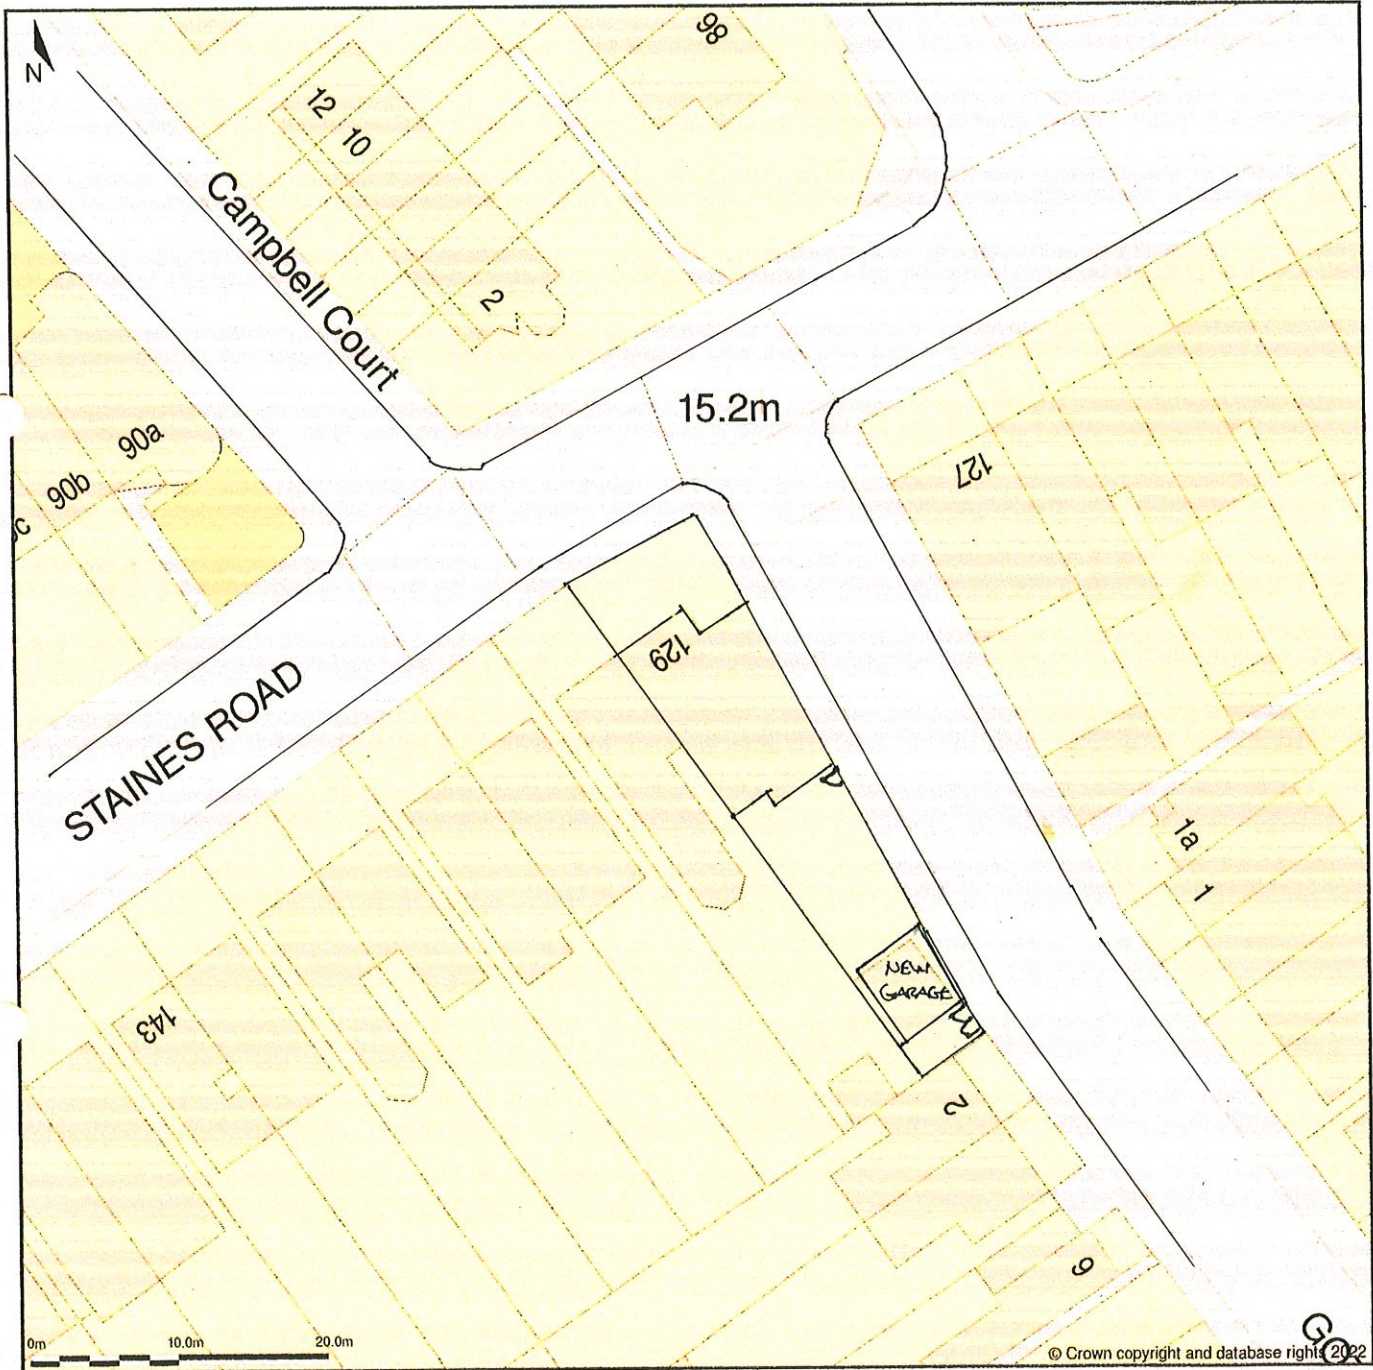

129, Staines Road, Twickenham, Richmond Upon Thames, TW2 5BD

**PROPOSED BLOCK PLAN**

Block Plan shows area bounded by: 514712.81, 172787.87 514802.81, 172877.87 (at a scale of 1:500), OSGridRef: TQ14757283. The representation of a road, track or path is no evidence of a right of way. The representation of features as lines is no evidence of a property boundary.

Produced on 6th Aug 2022 from the Ordnance Survey National Geographic Database and incorporating surveyed revision available at this date. Reproduction in whole or part is prohibited without the prior permission of Ordnance Survey. © Crown copyright 2022. Supplied by <https://www.buyaplan.co.uk> digital mapping a licensed Ordnance Survey partner (100053143). Unique plan reference: #00753631-FABE39