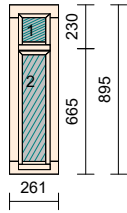

THE FINEST TIMBER WINDOWS & DOORS

Order confirmation : 2010076

(Please Note: Images viewed from outside. Arrow denotes hinge position)
Please check your requirements have been interpreted correctly.
No liability will be accepted for any errors that may occur

Item	Quantity	Description	Per Item	Total
4	1 No.	SW 1.01 Product: Conservation Casement Size: 261 mm x 895 mm Weight: 14 kg Frame Timber: Red Grandis Sash Timber: Finish: Fully Finished Stain 3 Coat Colour: Teak Base With Cypress top coat Frame Width: Head 68 Cill 68 Left 68 Right 68 Transom 68 Sash Width: <table border="1"> <thead> <tr> <th>SNo</th> <th>Top</th> <th>Bottom</th> <th>Left</th> <th>Right</th> </tr> </thead> <tbody> <tr> <td>1</td> <td>0</td> <td>0</td> <td>0</td> <td>0</td> </tr> <tr> <td>2</td> <td>0</td> <td>0</td> <td>0</td> <td>0</td> </tr> </tbody> </table> Frame Profile: Square Sash Profile: Square Sash Sash: OO DG Fan/Fixed light Openings: Direct Glazed Fixed Light Hardware: -- FSC Material Used -- Attachments: 34 x 110mm Cill Extender No Window Board Groove (sent loose) Glass Specification: <table border="1"> <tbody> <tr> <td>1.1</td> <td>6mm Toughened SunGuard SuperNeutral SN63 / 14mm Argon / 4mm Clear ToughenedBlack WarmEdge Spacer (Std)</td> </tr> <tr> <td>2.1</td> <td>6mm Toughened SunGuard SuperNeutral SN63 / 14mm Argon / 4mm Clear ToughenedBlack WarmEdge Spacer (Std)</td> </tr> </tbody> </table> BLACK GLAZING TAPE