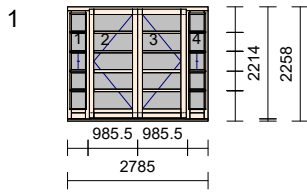

Item	Quantity	Description	Per Item	Total
------	----------	-------------	----------	-------

1 No.

**SOUTH ELEVATION**

**SW 0.08**

- Product:** Conservation Open Out Door
- Size:** 2785 mm x 2258 mm
- Weight:** 241 kg
- Frame Timber:** Red Grandis
- Sash Timber:** Red Grandis
- Finish:** Fully Finished Stain 3 Coat
- Colour:** Teak Base With Cypress top coat
- Frame Width:** Head 68 Cill 0 Left 68 Right 68 Mullion 92 92
- Sash Width:**