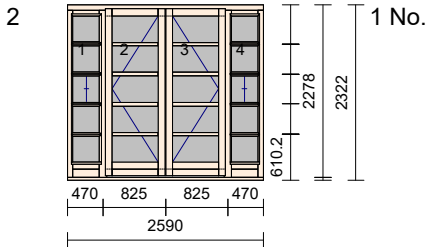

THE FINEST TIMBER WINDOWS & DOORS

Order confirmation : 2010076

(Please Note: Images viewed from outside. Arrow denotes hinge position)
Please check your requirements have been interpreted correctly.
No liability will be accepted for any errors that may occur

Item	Quantity	Description	Per Item	Total

2	1 No.	SOUTH ELEVATION SW 0.17 Product: Conservation Open Out Door Size: 2590 mm x 2322 mm Weight: 233 kg Frame Timber: Red Grandis Sash Timber: Red Grandis Finish: Fully Finished Stain 3 Coat Colour: Teak Base With Cypress top coat Frame Width: Head 68 Cill 0 Left 68 Right 68 Mullion 92 Sash Width: <table border="1"> <thead> <tr> <th>SNo</th> <th>Top</th> <th>Bottom</th> <th>Left</th> <th>Right</th> </tr> </thead> <tbody> <tr> <td>1</td> <td>0</td> <td>0</td> <td>0</td> <td>0</td> </tr> <tr> <td>2</td> <td>94</td> <td>94</td> <td>94</td> <td>94</td> </tr> <tr> <td>3</td> <td>94</td> <td>94</td> <td>94</td> <td>94</td> </tr> <tr> <td>4</td> <td>0</td> <td>0</td> <td>0</td> <td>0</td> </tr> </tbody> </table> Frame Profile: Square Sash Profile: Square Swedish Joint Sash Bar: Sash TruBar, Sidelight TruBar Sash: OO Sidelight Outward Door Openings: Direct Glazed Fixedlight LH French 2nd Outward Door Hung Only RH French 1st Outward Door Hung Only Hardware: -- FSC Material Used -- Butt Hinge - Lift Off Brushed Stainless Steel Aluminium Cill - Aluminium Hinged Only - No Lock or Handles Supplied Attachments: 142 x 44mm SubCill Glass Specification: <table border="1"> <tbody> <tr> <td>1.1</td> <td>6mm Toughened SunGuard SuperNeutral SN63 / 14mm Argon / 4mm Clear ToughenedBlack WarmEdge Spacer (Std)</td> </tr> <tr> <td>1.2</td> <td>6mm Toughened SunGuard SuperNeutral SN63 / 14mm Argon / 4mm Clear ToughenedBlack WarmEdge Spacer (Std)</td> </tr> <tr> <td>1.3</td> <td>6mm Toughened SunGuard SuperNeutral SN63 / 14mm Argon / 4mm Clear ToughenedBlack WarmEdge Spacer (Std)</td> </tr> <tr> <td>1.4</td> <td>6mm Toughened SunGuard SuperNeutral SN63 / 14mm Argon / 4mm Clear ToughenedBlack WarmEdge Spacer (Std)</td> </tr> <tr> <td>1.5</td> <td>6mm Toughened SunGuard SuperNeutral SN63 / 14mm Argon / 4mm Clear ToughenedBlack WarmEdge Spacer (Std)</td> </tr> <tr> <td>2.1</td> <td>6mm Toughened SunGuard</td> </tr> </tbody> </table>		

FM624029 EMS624030