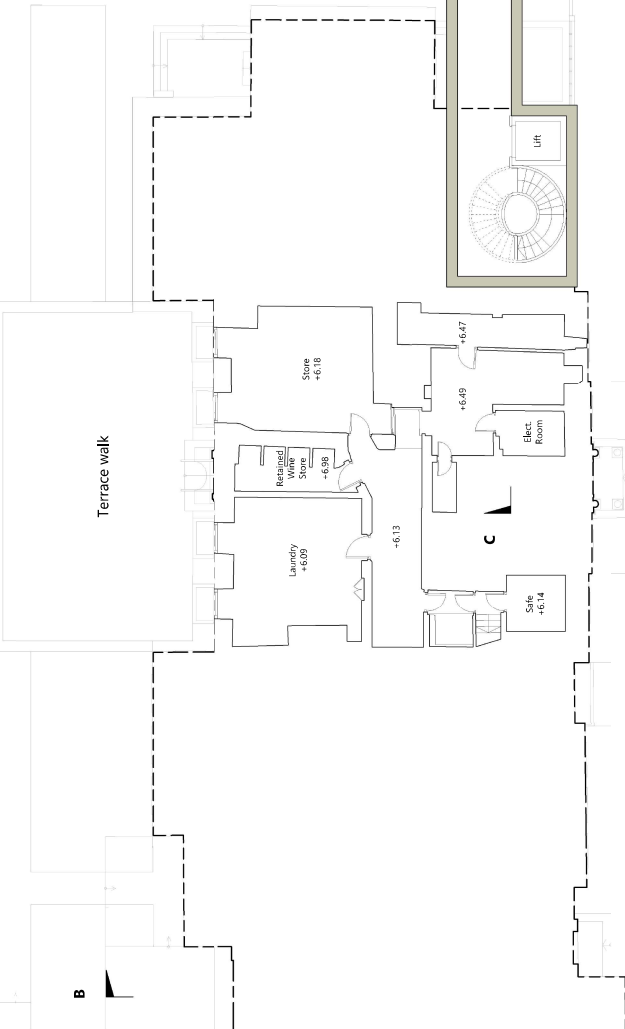

D

Area = 276 square meters

B

B

B

B

Basement Mezzanine Floor Plan