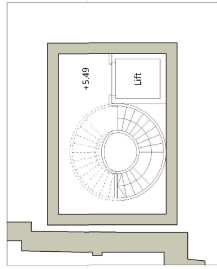

D

Area = 276 square meters

B

B

B

B

Basement Mezzanine Floor Plan