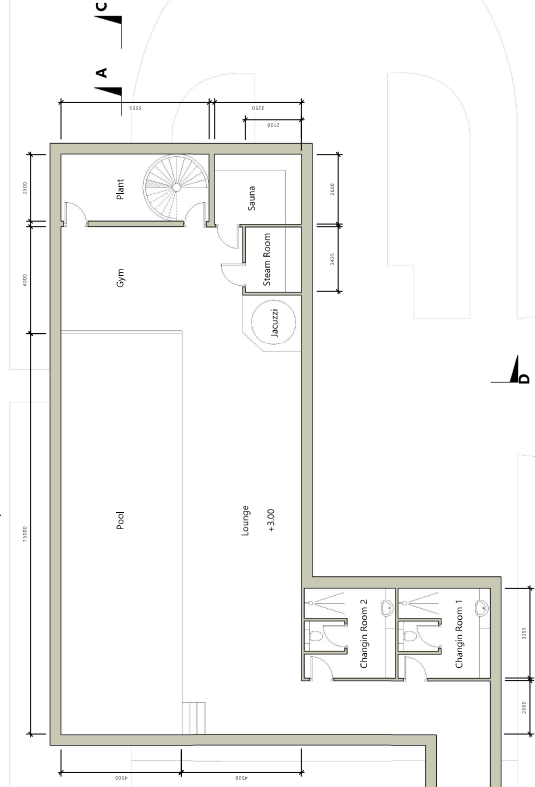

D

Area = 276 square meters

B

B

B

B

Basement Mezzanine Floor Plan