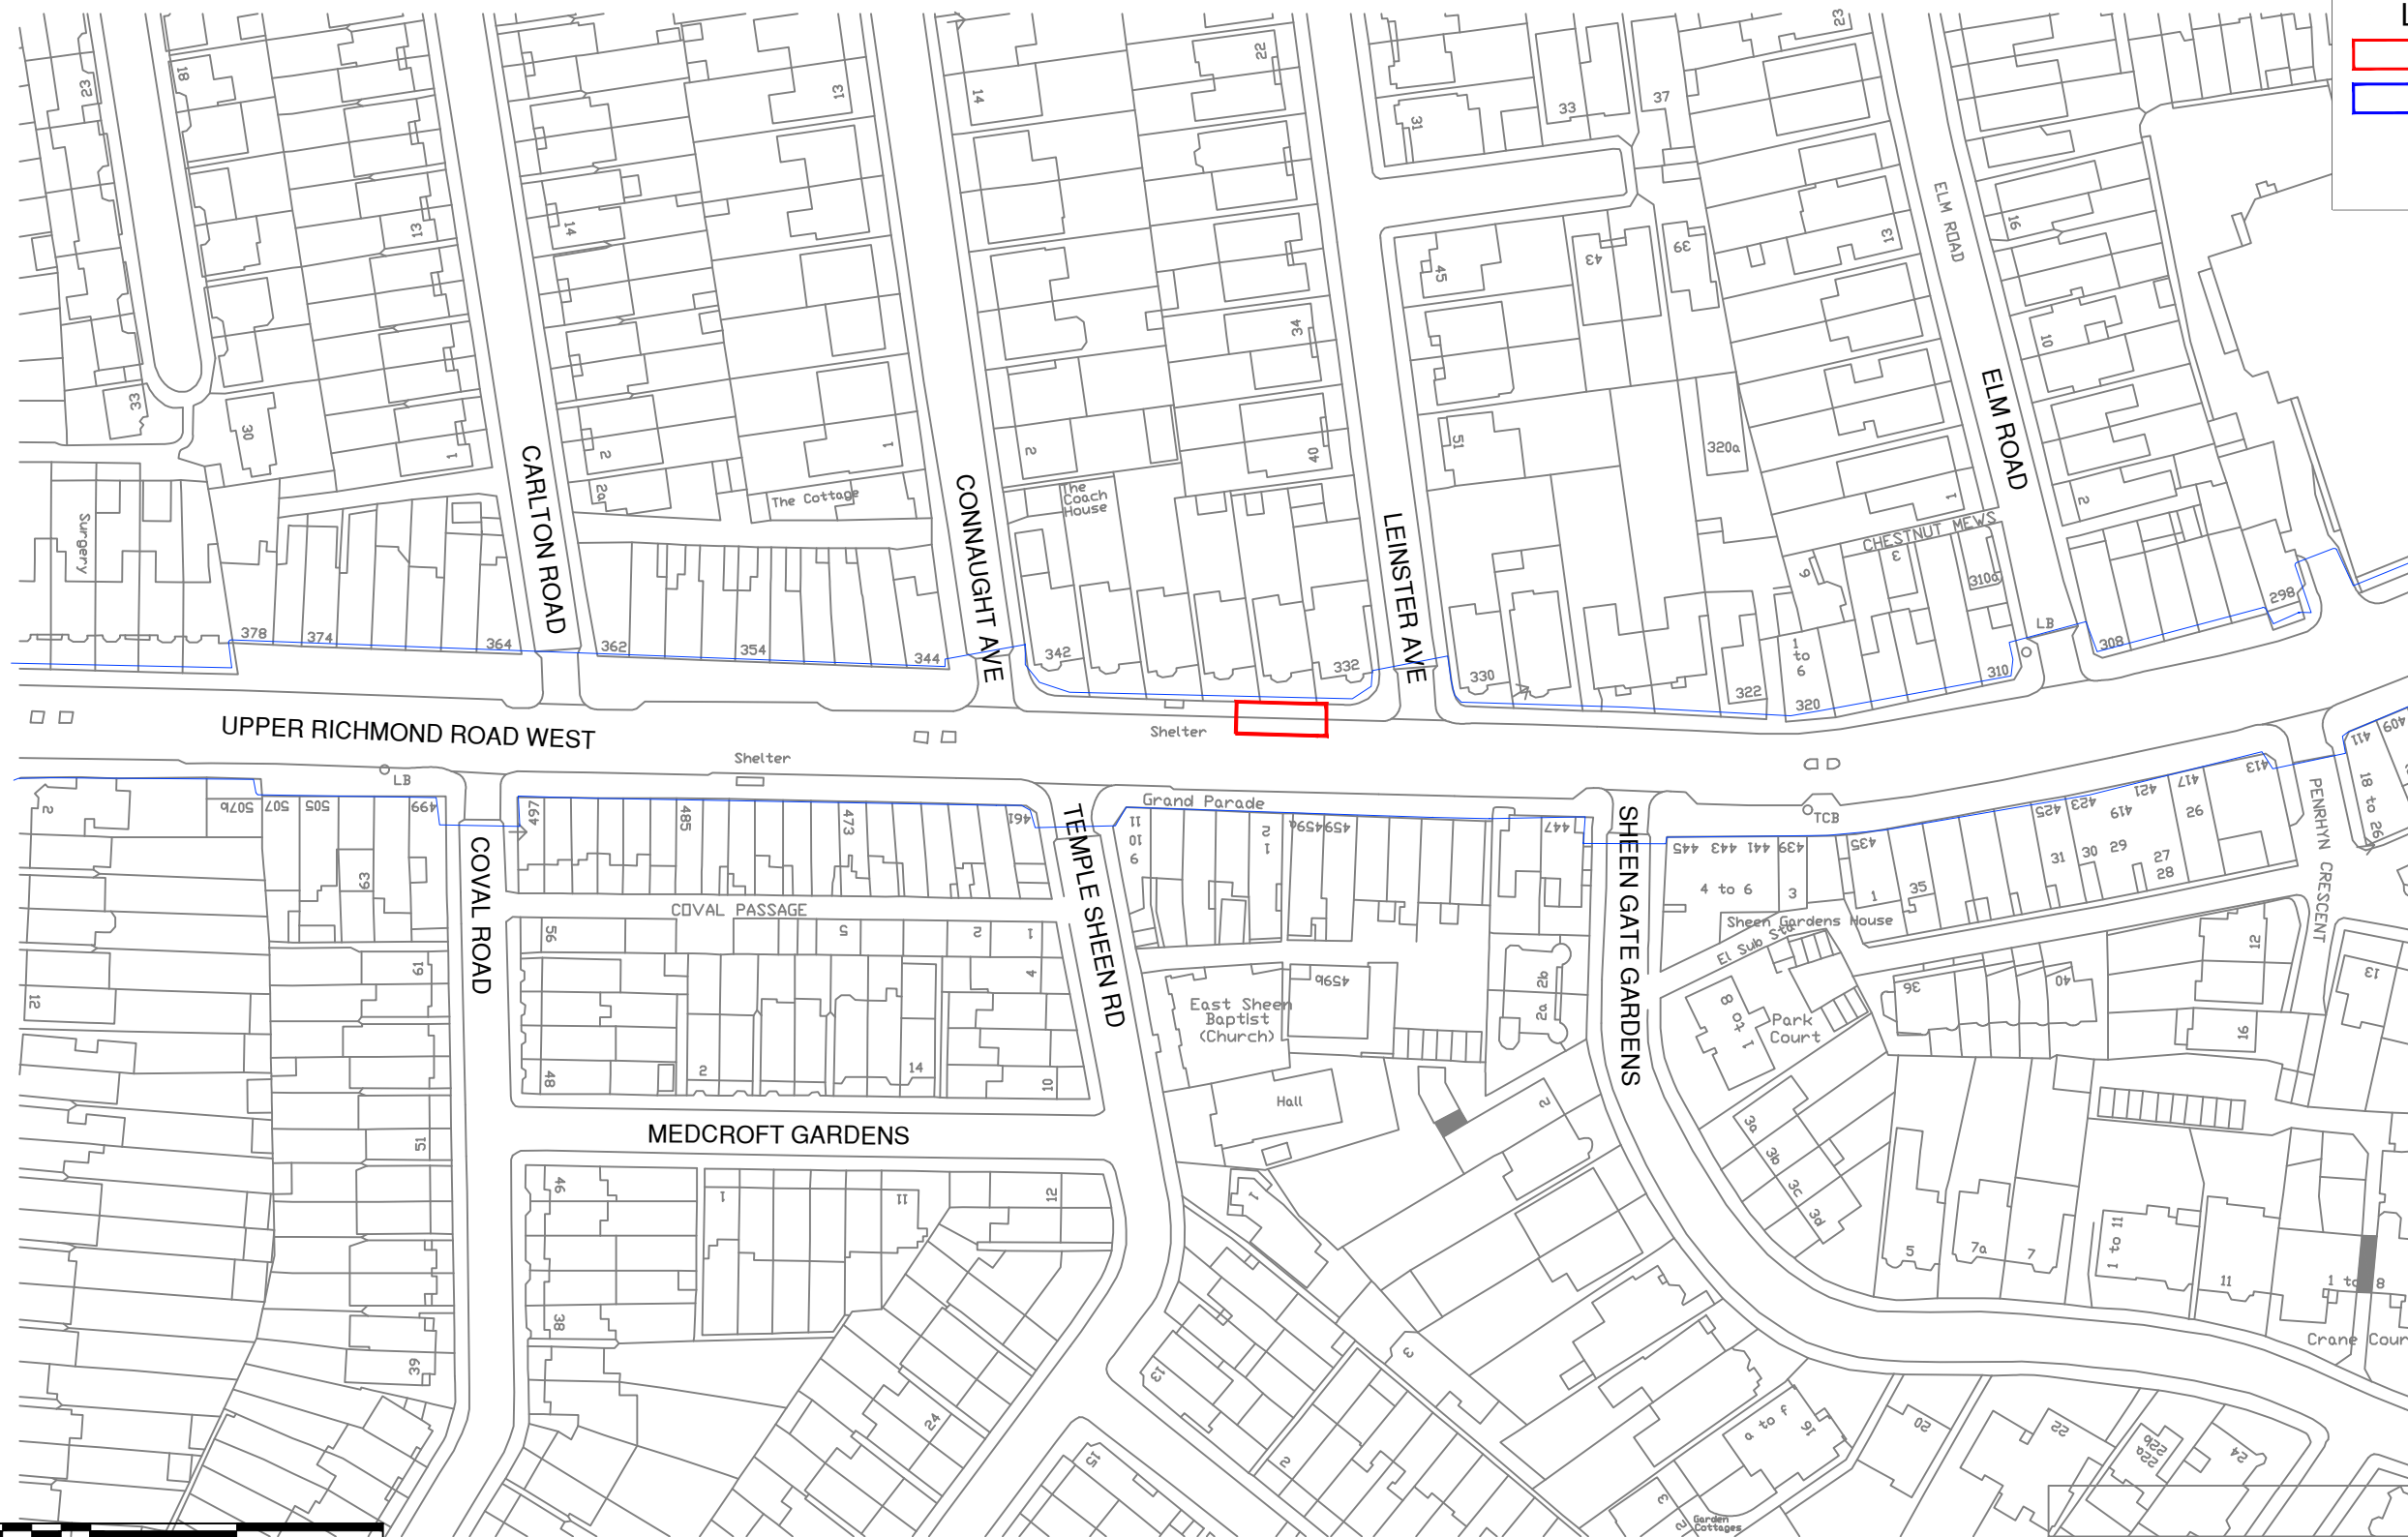

LEGEND

- Location of Site
- Transport For London Road Network

(Scale 1:1250)

REV	DATE	BY	DESCRIPTION	CHK	APD
C	22/09/23	JH	TFL boundary added		
B	01/09/23	dds	Revisions made to drawings 03 & 04.		
A	24/08/23	dds	Issued For Approval		

ZEST

Zest Eco Ltd, Bond House, The Bourse,
Boar Lane, Leeds, LS1 5EN
web-Zest.uk.com email-operations@zest.uk.com

CLIENT TRANSPORT FOR LONDON					
DESIGN ZEST					
SCALE 1:1250	DATE AUG'23	DRAWN dds8266	CHECKED	APPROVED	SHT A3
DRAWING No. TFL-0000-01 RICH 26					

PROJECT TFL ON STREET RAPID – TRANCHE 1
TITLE SITE LOCATION PLAN