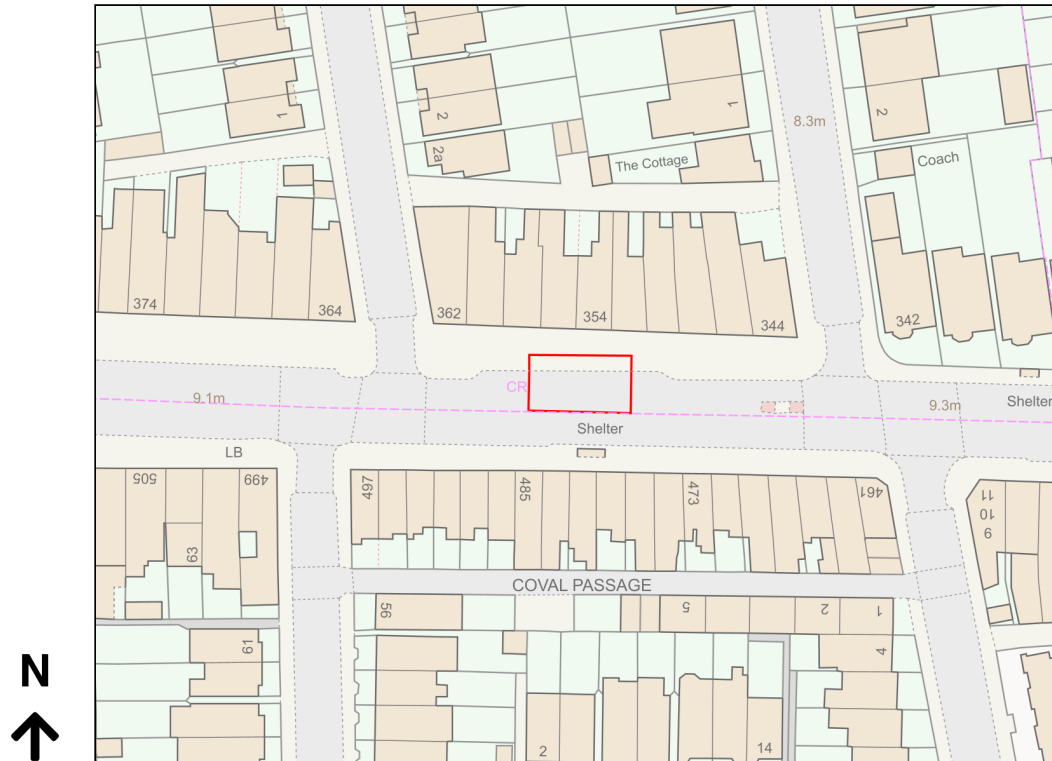

Location Plan

Site Address: Easting: 520070 Northing: 175331

Date Produced: 20-Oct-2023

Scale: 1:1250 @A4

Planning Portal Reference: PP-12287916v2