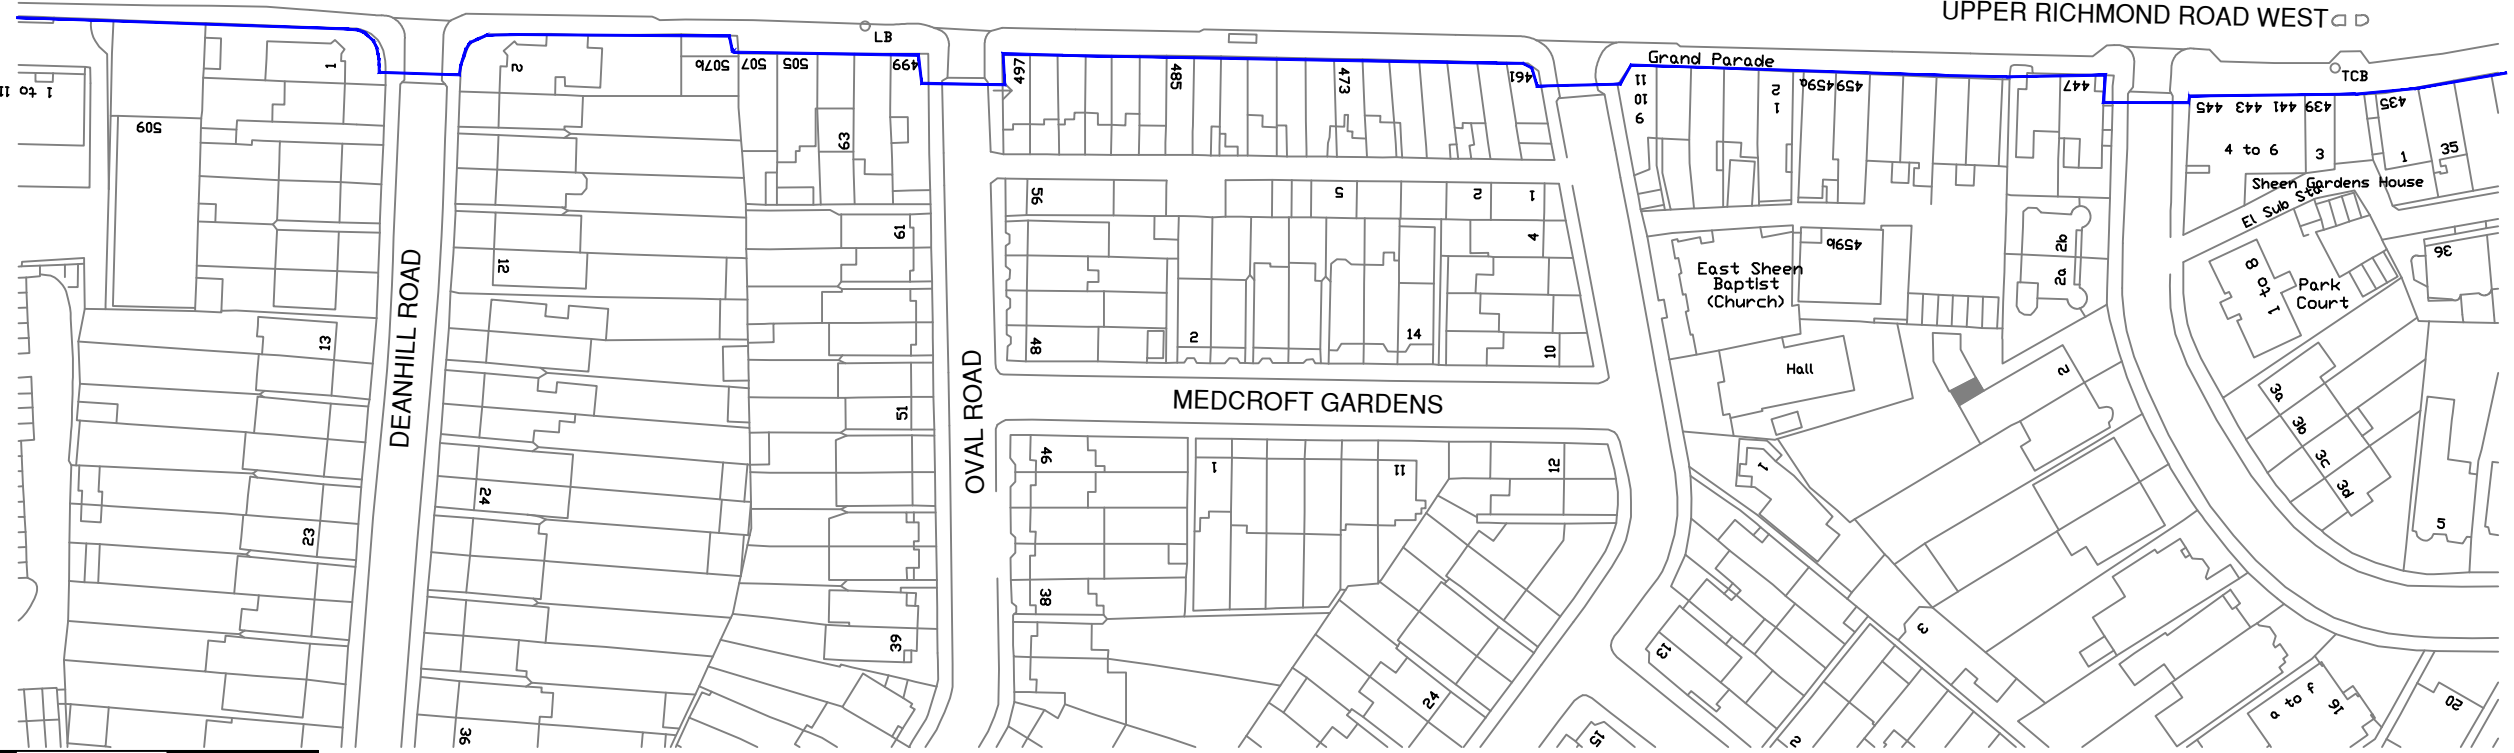

**LEGEND**

- Location of Site
- Transport For London Road Network

(Scale 1:1250)

REV	DATE	BY	DESCRIPTION	CHK	APD
C	22/09/23	JH	TFL boundary added		
B	12/09/23	dds	Issued For Approval		
A	11/09/23	dds	Issued For Approval		

**ZEST**

Zest Eco Ltd, Bond House, The Bourse,  
Boar Lane, Leeds, LS1 5EN  
web-Zest.uk.com email-operations@zest.uk.com

CLIENT TRANSPORT FOR LONDON					
DESIGN ZEST					
SCALE 1:1250	DATE SEPT'23	DRAWN dds8308	CHECKED	APPROVED	SHT A3
DRAWING No. TFL-0000-01 RICH 44					

PROJECT TFL ON STREET RAPID – TRANCHE 1
TITLE EXISTING UTILITIES