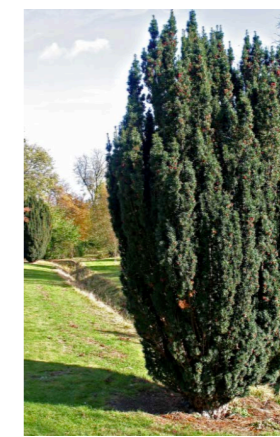

PYRUS CHANTICLEER,

TILIA CORDATA 'GREENSPIRE'

LIQUIDAMBAR WORPLESDON

**TALL**

● NEW AVENUE IS PROPOSED ALONG THE BUILDINGS WITH TALLER ELEVATIONS. TYPICAL TREES WILL BE PLANTED AS EXTRA HEAVY STANDARD TO SEMI MATURE