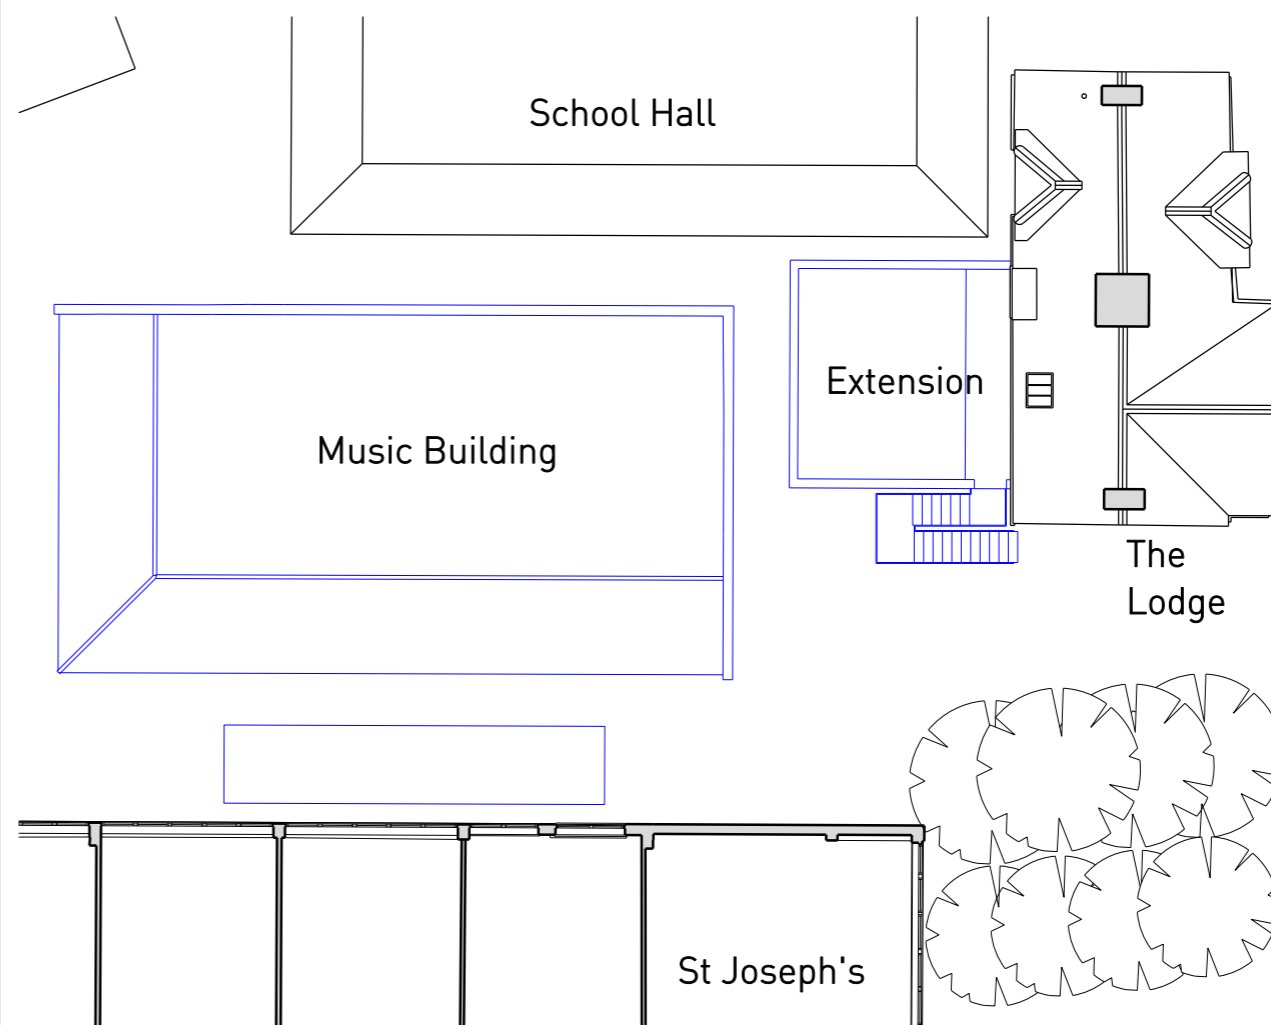

KEY

— Buildings and structures to be demolished

First Floor Plan

Second Floor & Roof Plan

B 29.11.23 2nd Planning Application  
 A 03.07.23 2nd Planning Pre-Application Submission  
 • 16.11.22 Planning Application

Scale at A1 (A3) Drawn Checked  
 1:100 (1/200) PS TR

**SCT 051 B**