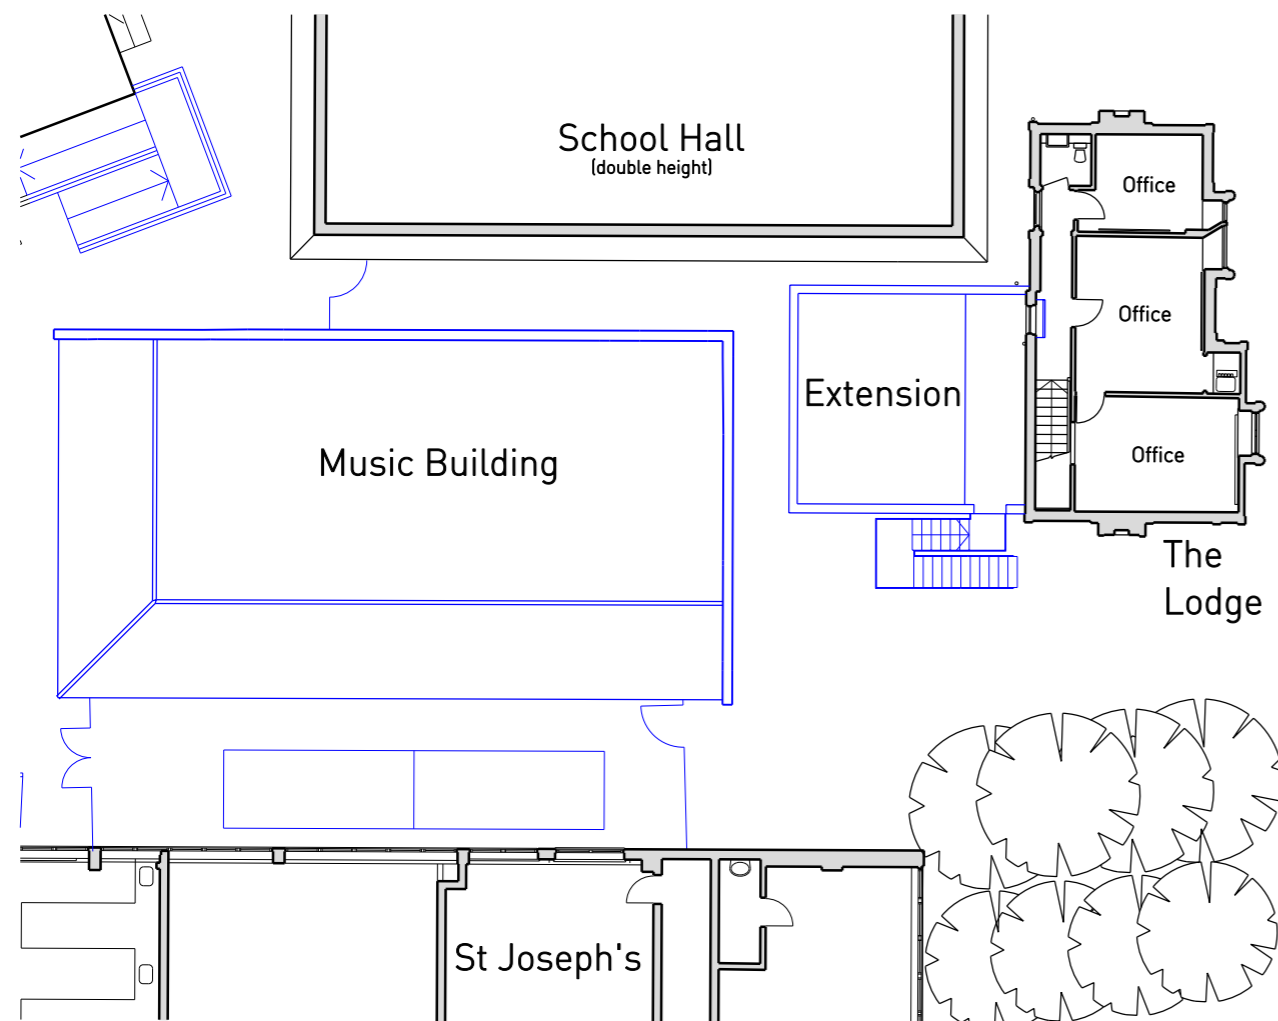

KEY

— Buildings and structures to be demolished

First Floor Plan

Second Floor & Roof Plan

B 29.11.23 2nd Planning Application  
 A 03.07.23 2nd Planning Pre-Application Submission  
 • 16.11.22 Planning Application

Scale at A1 (A3) Drawn Checked  
 1:100 (1/200) PS TR

**SCT 051 B**