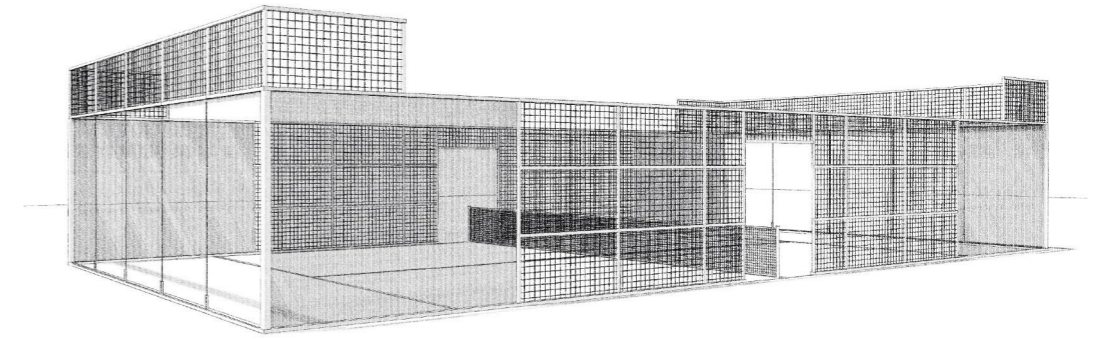

PADEL TENNIS COURT PROPOSED DRAWING

01 FLOOR PLAN 1:100

02 END ELEVATION 1:100

03 SIDE ELEVATION 1:100

INDIGO BLUE WORKS LIMITED ARCHITECTURAL DESIGN SERVICE 124 ALEXANDRA ROAD LONDON SW19 7JY TEL: 020 3739 5090 MOB: 07785 284511 info@indigoblueworks.com	
DATE: 05/12/2023	REF: TFC LEISURE LTD
SITE: ROCKS LANE MULTI SPORTS CENTRE CHISWICK COMMON ROAD LONDON W4 1RZ	
DRAWING No. 3145	REVISION No. 1
SCALE: 1-100 @ A3	