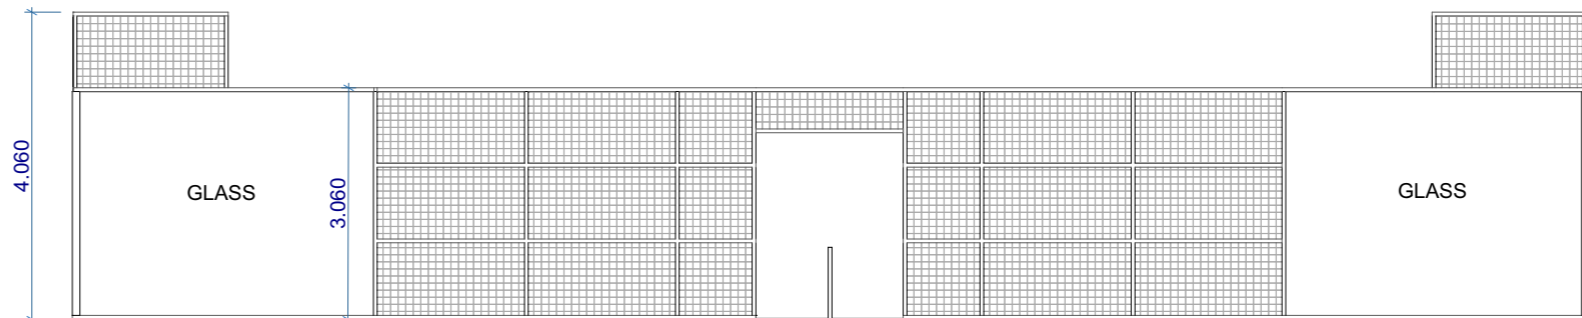

PADEL TENNIS COURT PROPOSED DRAWING

01 FLOOR PLAN 1:100

02 END ELEVATION 1:100

03 SIDE ELEVATION 1:100

INDIGO BLUE WORKS LIMITED ARCHITECTURAL DESIGN SERVICE 124 ALEXANDRA ROAD LONDON SW19 7JY TEL: 020 3739 5090 MOB: 07785 284511 info@indigoblueworks.com	
DATE: 05/12/2023	REF: TFC LEISURE LTD
SITE: ROCKS LANE MULTI SPORTS CENTRE CHISWICK COMMON ROAD LONDON W4 1RZ	
DRAWING No. 3145	REVISION No. 1
SCALE: 1-100 @ A3	