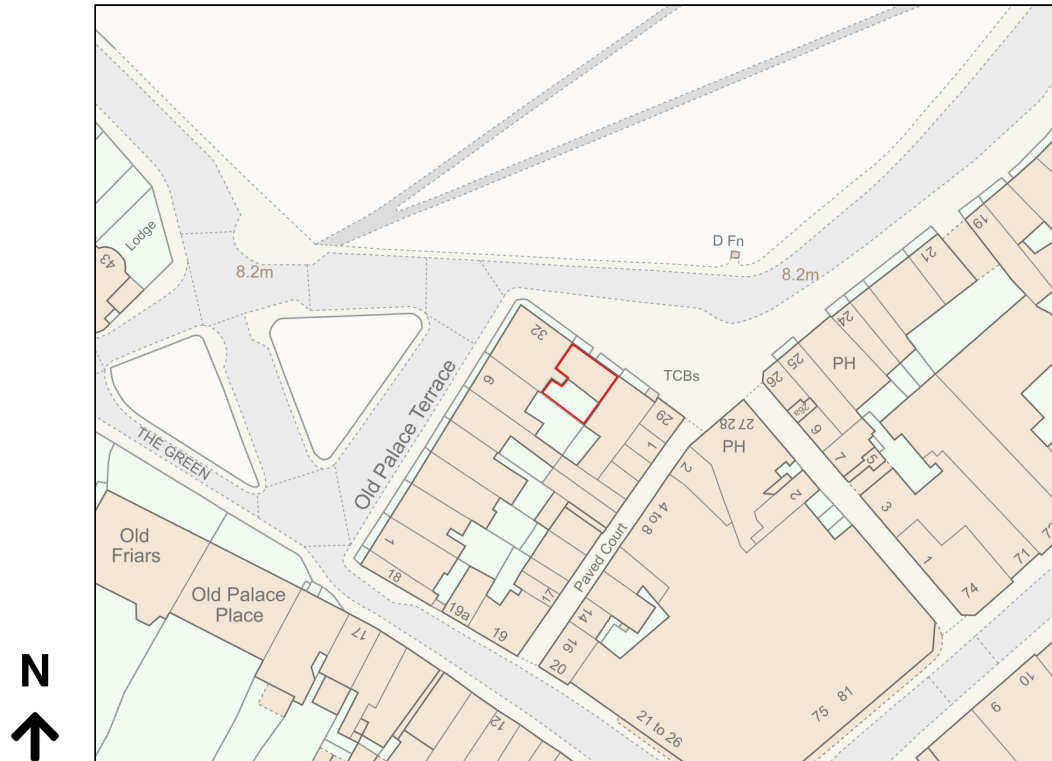

Location Plan

Site Address: Handelsbanken Plc, 31, The Green, Richmond, TW9 1LX

Date Produced: 21-Dec-2023

Scale: 1:1250 @A4

Planning Portal Reference: PP-12693762v1